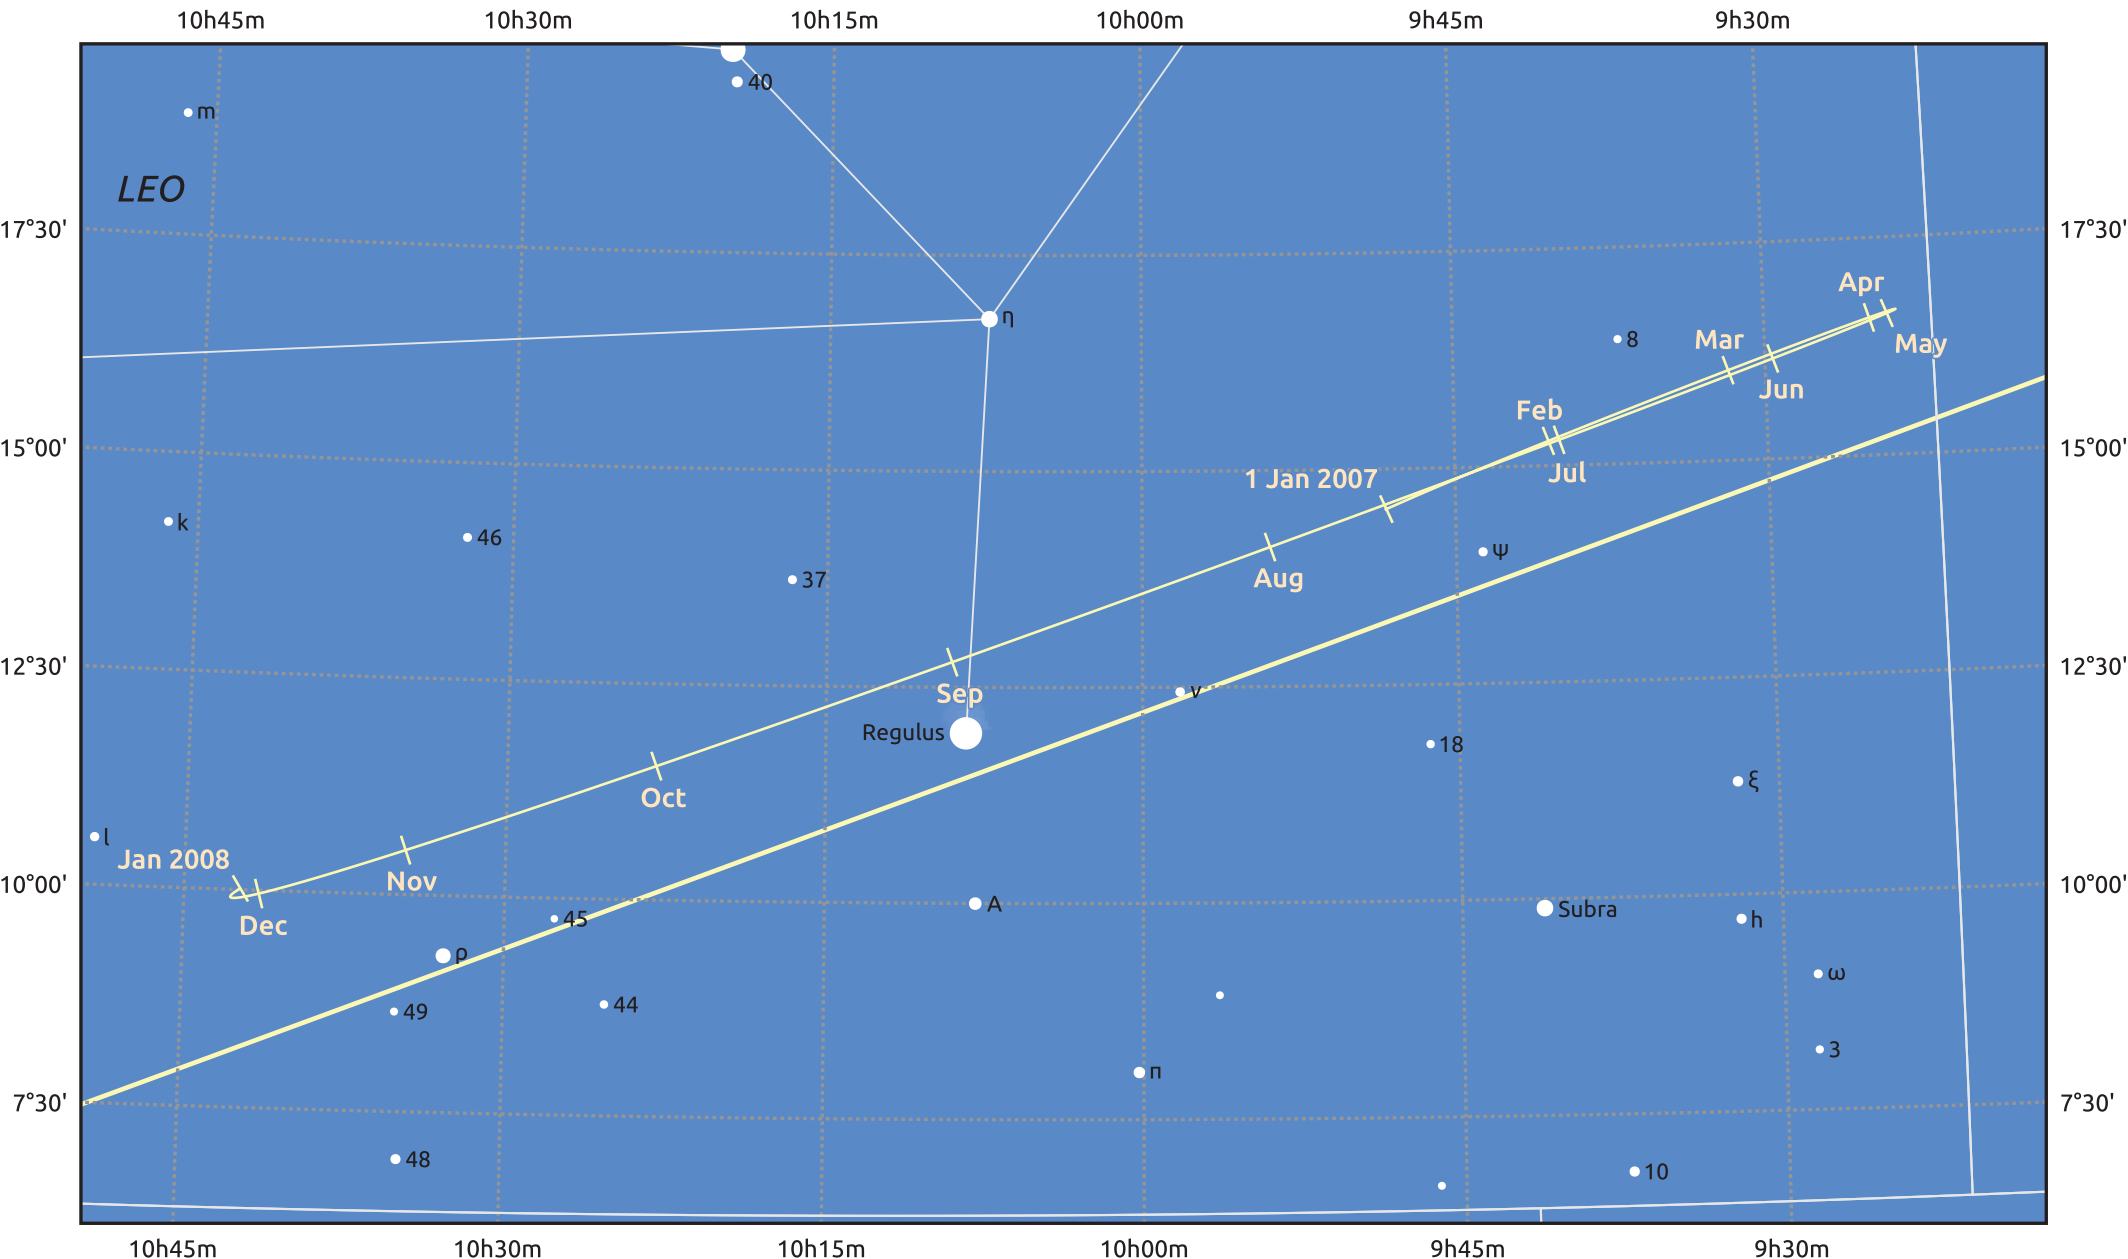

The path of Saturn in 2007

© Dominic Ford 2011–2025. Date markers placed at midnight UTC. Downloaded from <https://in-the-sky.org>

Magnitude scale: ● 6.0 ● 5.0 ● 4.0 ● 3.0 ● 2.0 ● 1.0

— Ecliptic Plane

Galaxy Bright nebula Open cluster Globular cluster Planetary nebula

Date	Mag	Angular size
2007 Jan 1	0.1	19.7"
2007 Apr 1	0.0	19.4"
2007 Jul 1	0.4	16.7"
2007 Oct 1	0.6	16.5"
2008 Jan 1	0.4	19.1"