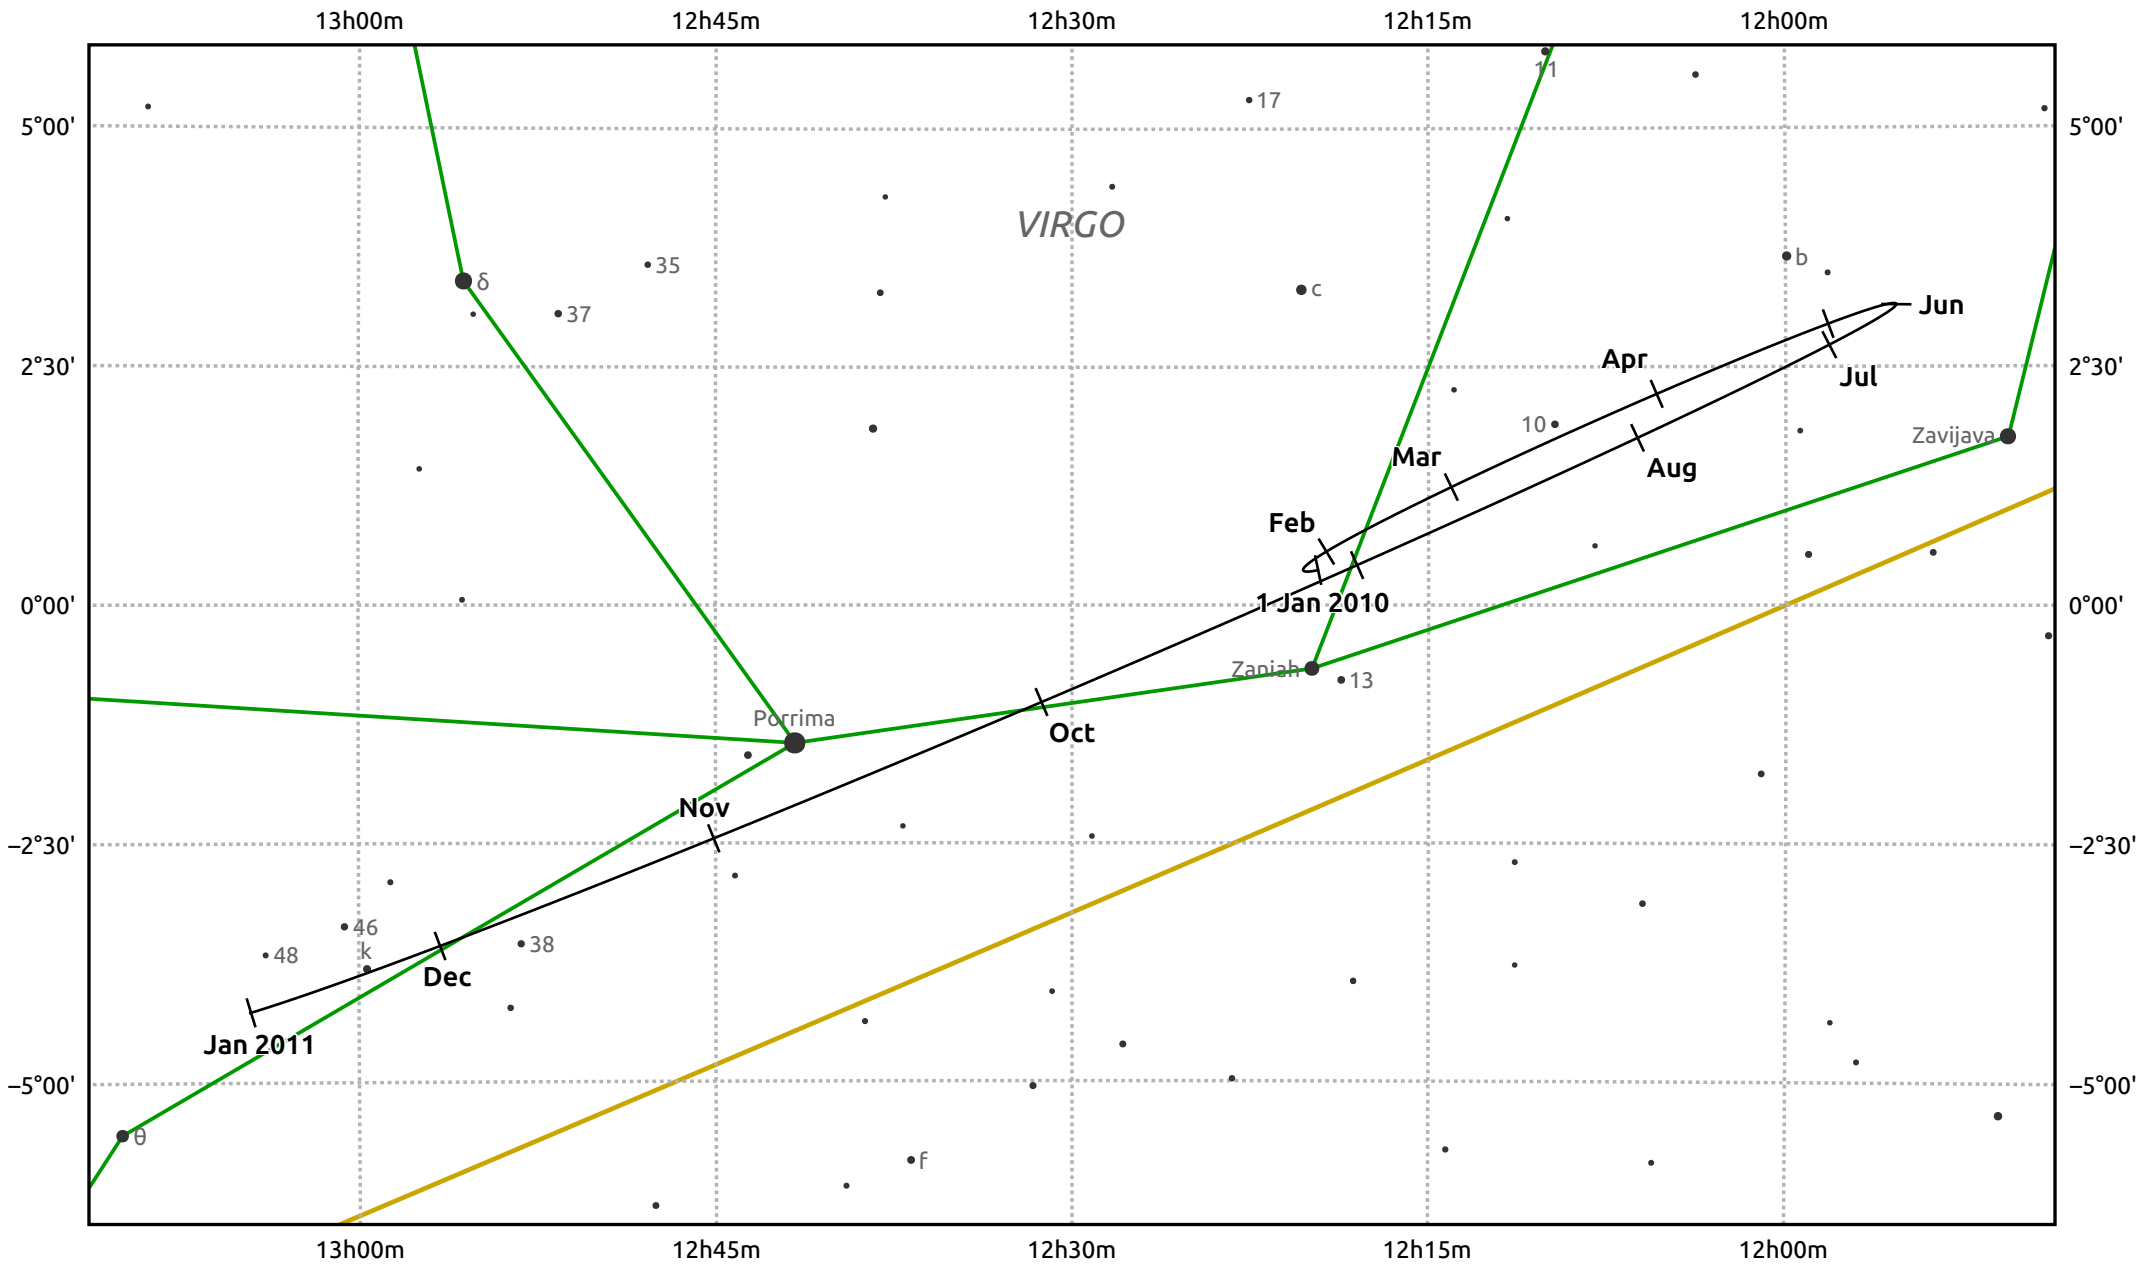

# The path of Saturn in 2010

© Dominic Ford 2011–2025. Date markers placed at midnight UTC. Downloaded from <https://in-the-sky.org>

Magnitude scale: • 7.0 • 6.0 • 5.0 • 4.0 • 3.0 • 2.0

— Ecliptic Plane

● Galaxy   
 ■ Bright nebula   
 ● Open cluster   
 ● Globular cluster   
 + Planetary nebula

Date	Mag	Angular size
2010 Jan 1	0.7	17.8"
2010 Apr 1	0.5	19.5"
2010 Jul 1	0.9	17.2"
2010 Oct 1	0.9	15.7"
2011 Jan 1	0.6	17.2"