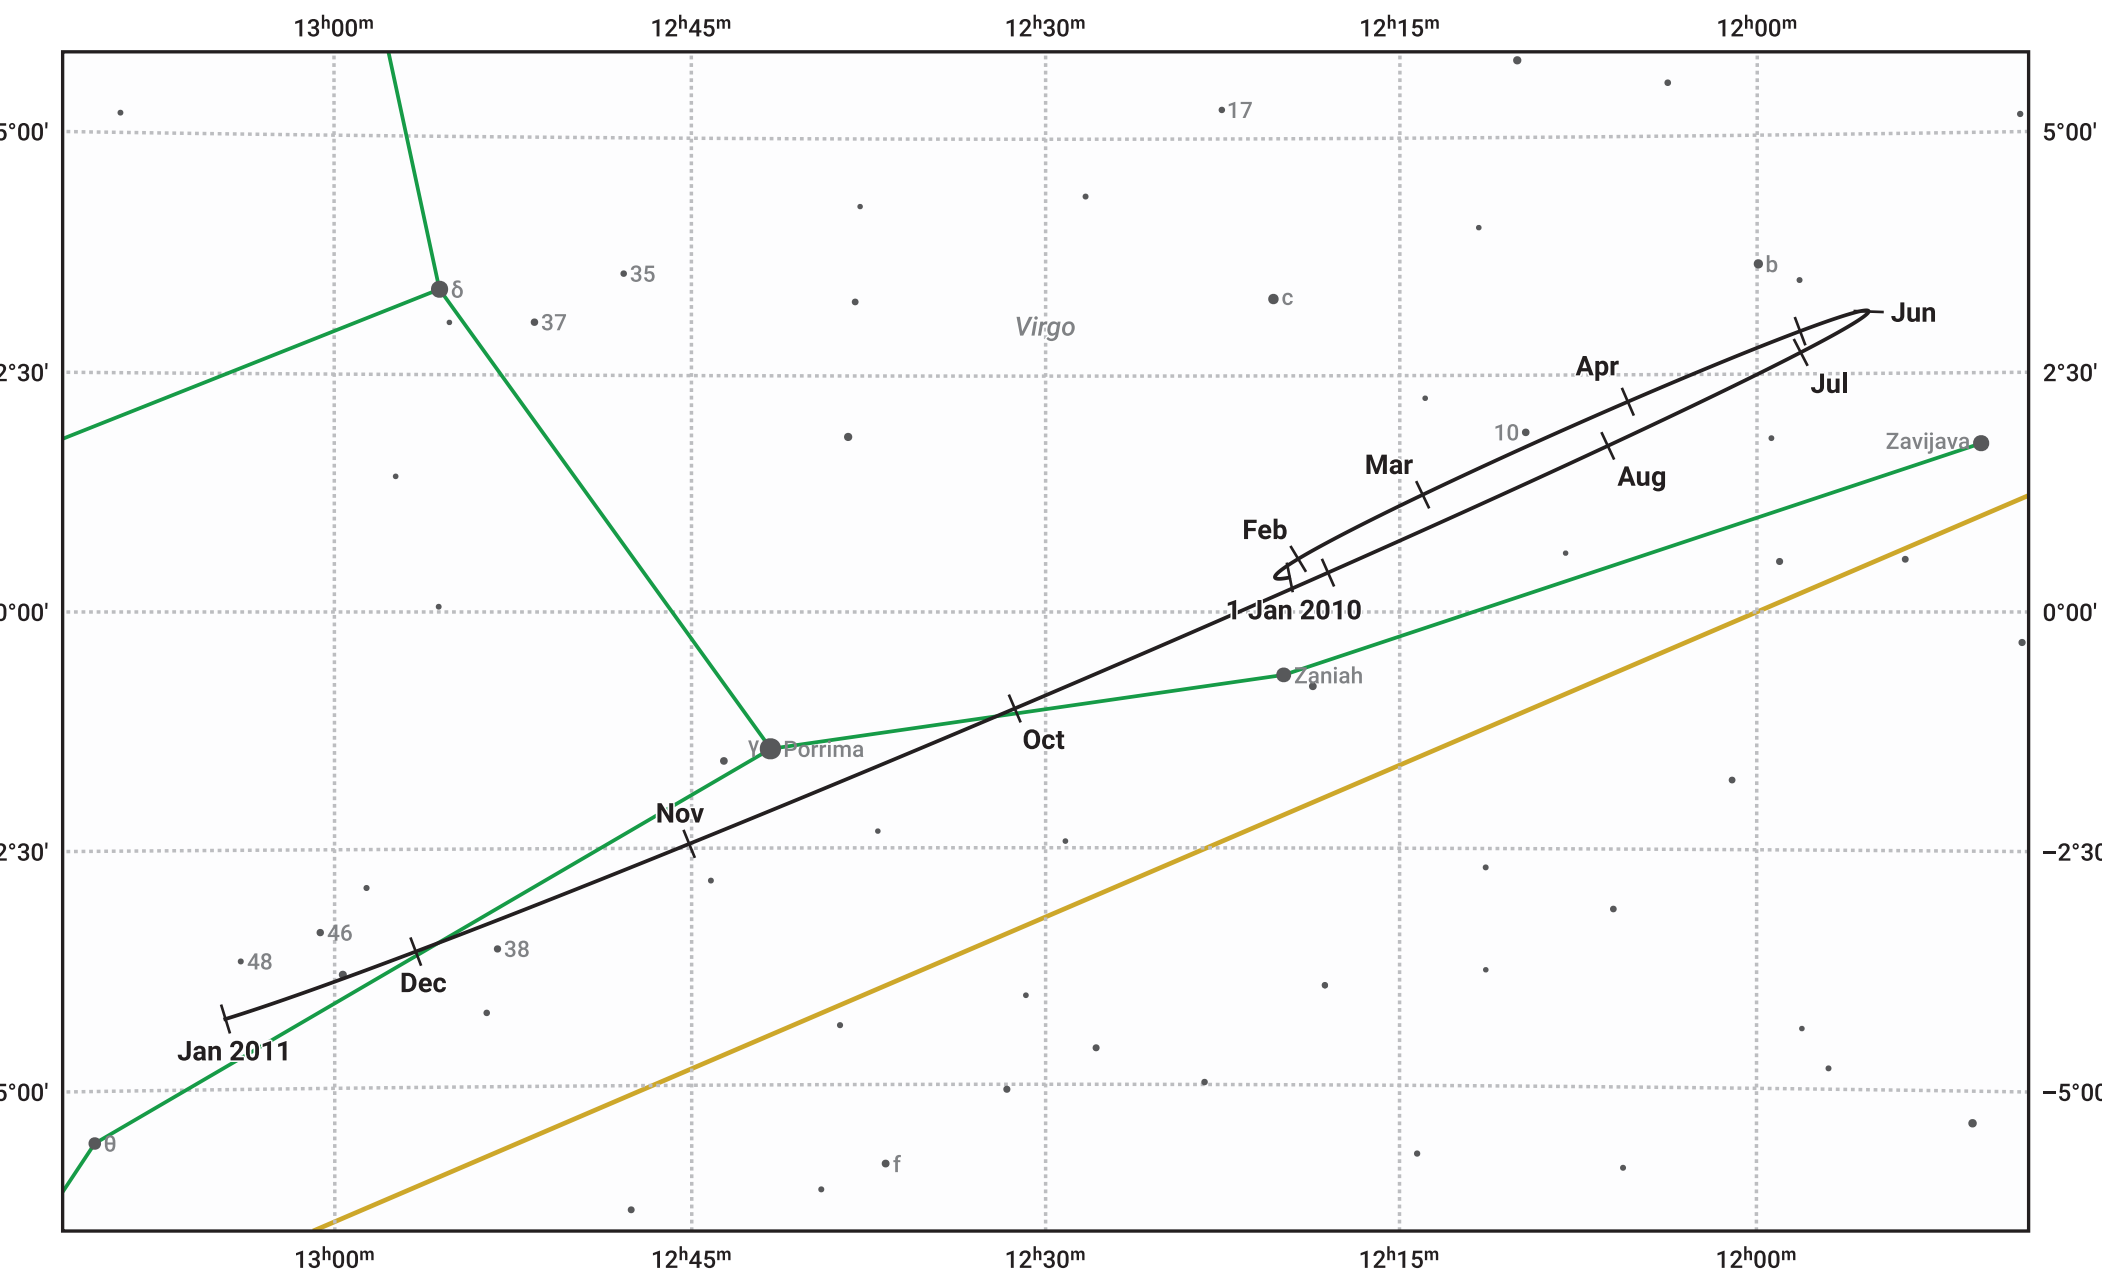

The path of Saturn in 2010

© Dominic Ford 2011–2024. Date markers placed at midnight UTC. Downloaded from <https://in-the-sky.org>

Magnitude scale: • 7.0 • 6.0 • 5.0 • 4.0 • 3.0 • 2.0

— Ecliptic Plane

- Galaxy
- Bright nebula
- Open cluster
- ⊕ Globular cluster

Date	Mag	Angular size
2010 Jan 1	0.7	17.8"
2010 Apr 1	0.5	19.5"
2010 Jul 1	0.9	17.2"
2010 Oct 1	0.9	15.7"
2011 Jan 1	0.6	17.2"