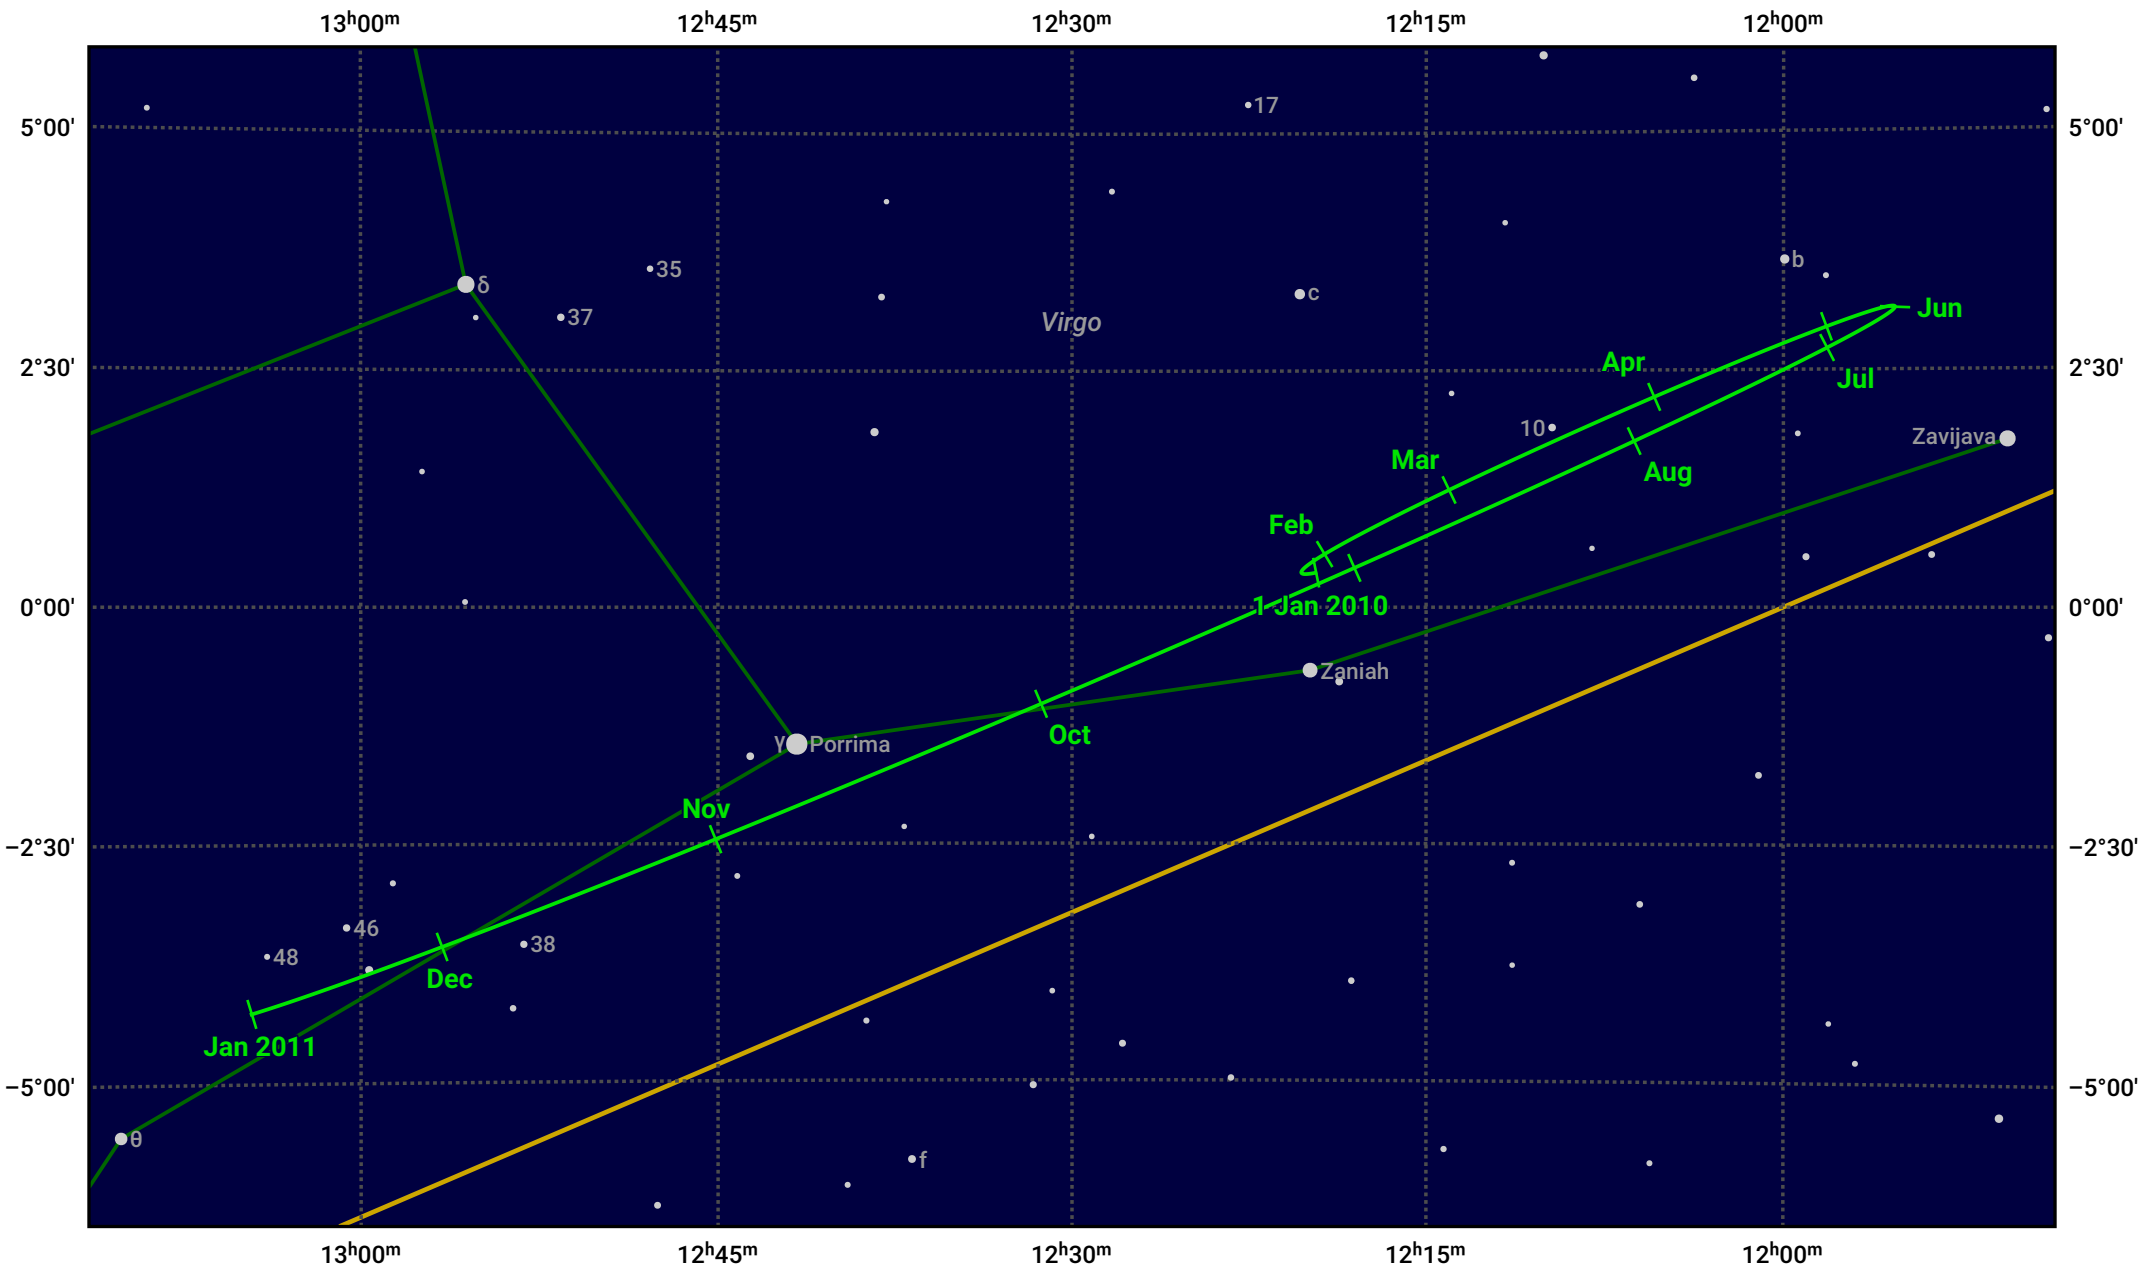

The path of Saturn in 2010

© Dominic Ford 2011–2024. Date markers placed at midnight UTC. Downloaded from <https://in-the-sky.org>

Magnitude scale: 7.0 6.0 5.0 4.0 3.0 2.0

Ecliptic Plane

Galaxy Bright nebula Open cluster Globular cluster

Date	Mag	Angular size
2010 Jan 1	0.7	17.8"
2010 Apr 1	0.5	19.5"
2010 Jul 1	0.9	17.2"
2010 Oct 1	0.9	15.7"
2011 Jan 1	0.6	17.2"