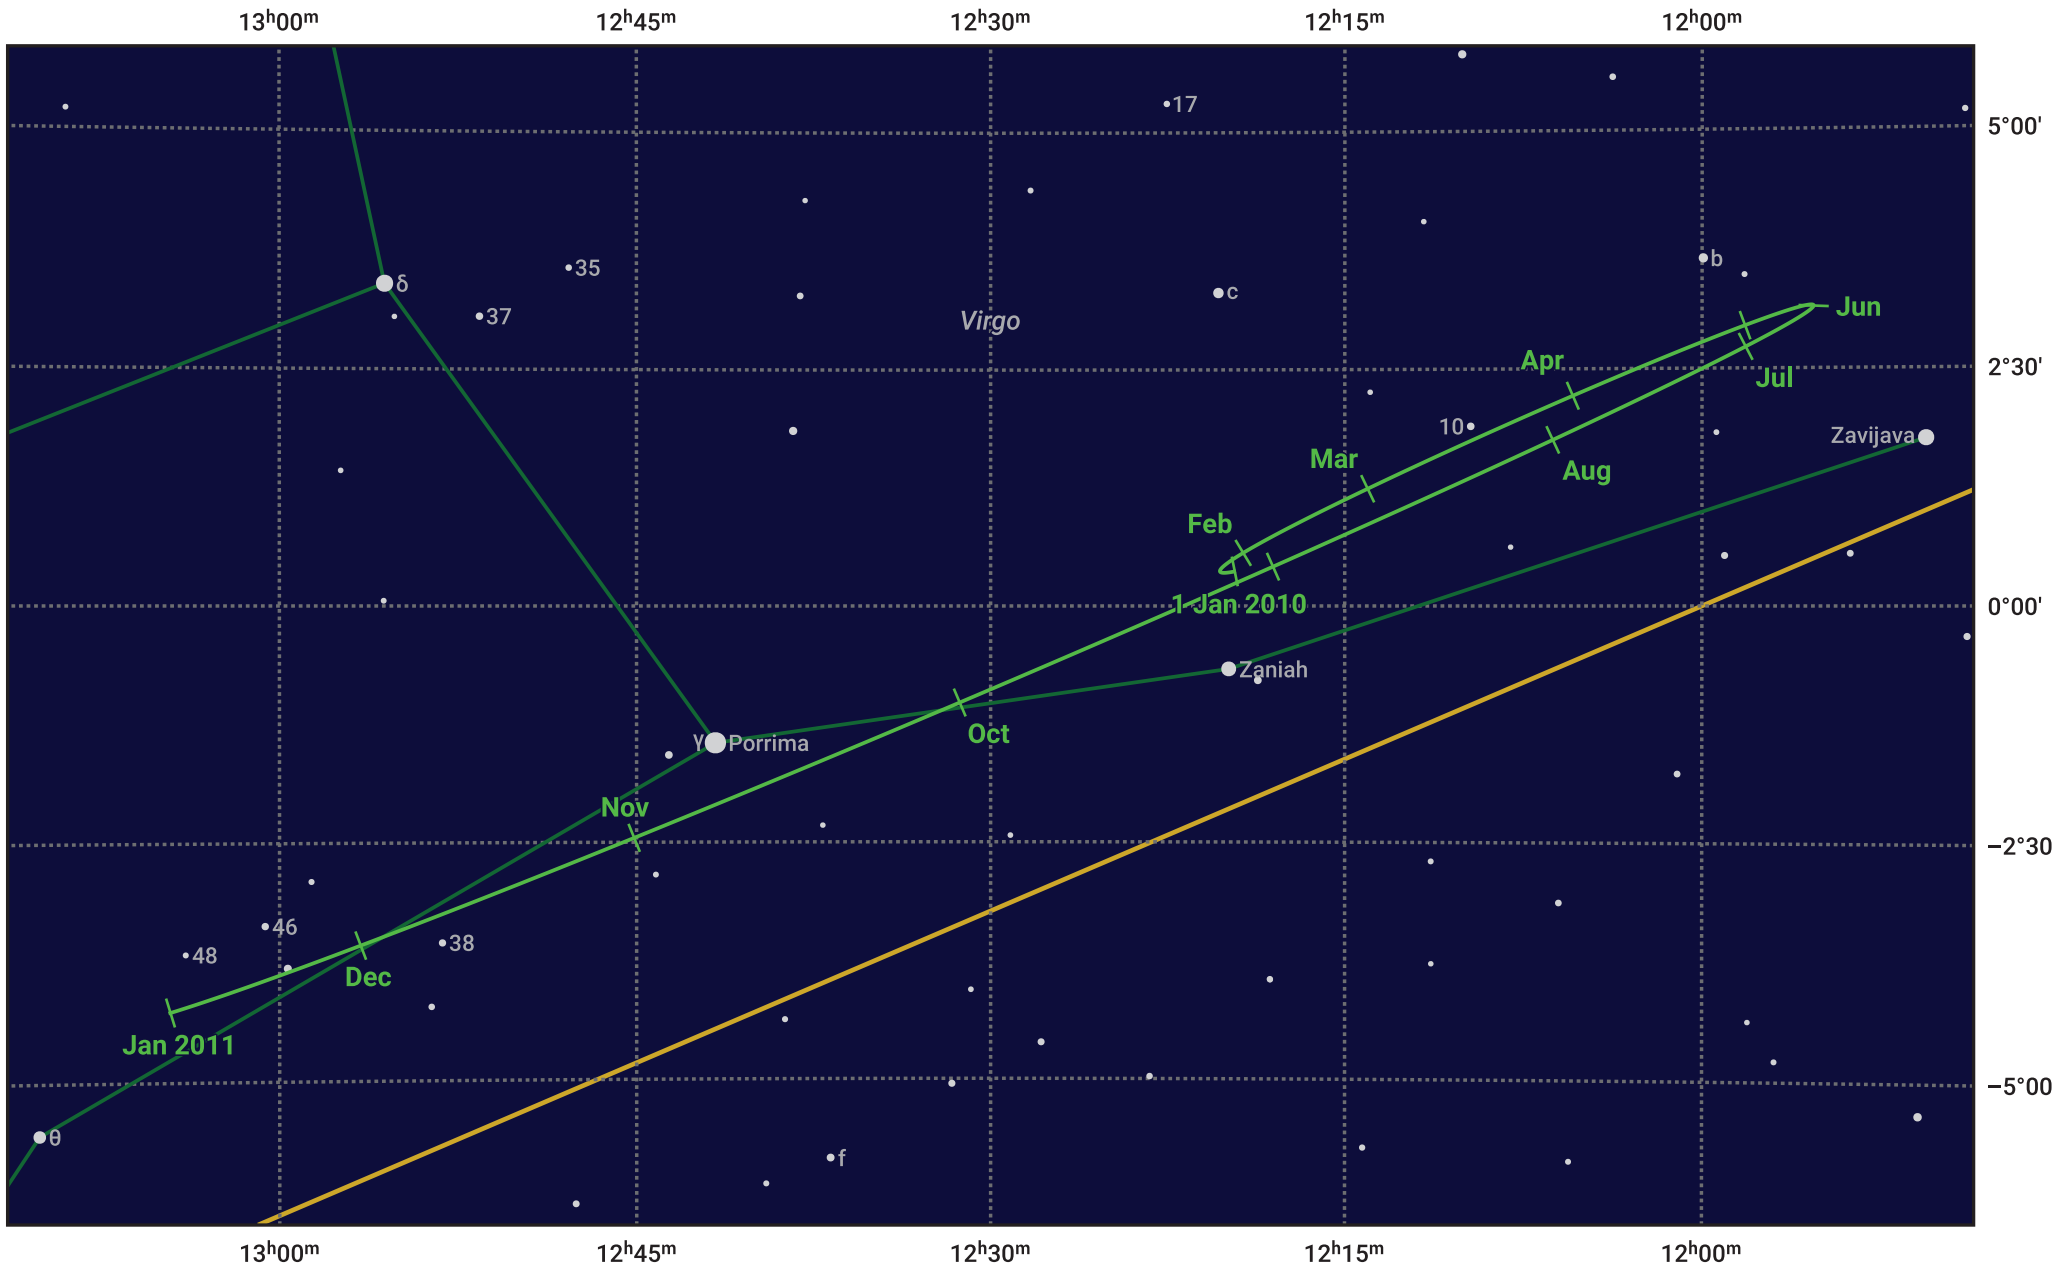

# The path of Saturn in 2010

© Dominic Ford 2011–2024. Date markers placed at midnight UTC. Downloaded from <https://in-the-sky.org>

Magnitude scale: • 7.0 • 6.0 • 5.0 • 4.0 • 3.0 • 2.0

— Ecliptic Plane

- Galaxy
- Bright nebula
- Open cluster
- ⊕ Globular cluster

Date	Mag	Angular size
2010 Jan 1	0.7	17.8"
2010 Apr 1	0.5	19.5"
2010 Jul 1	0.9	17.2"
2010 Oct 1	0.9	15.7"
2011 Jan 1	0.6	17.2"