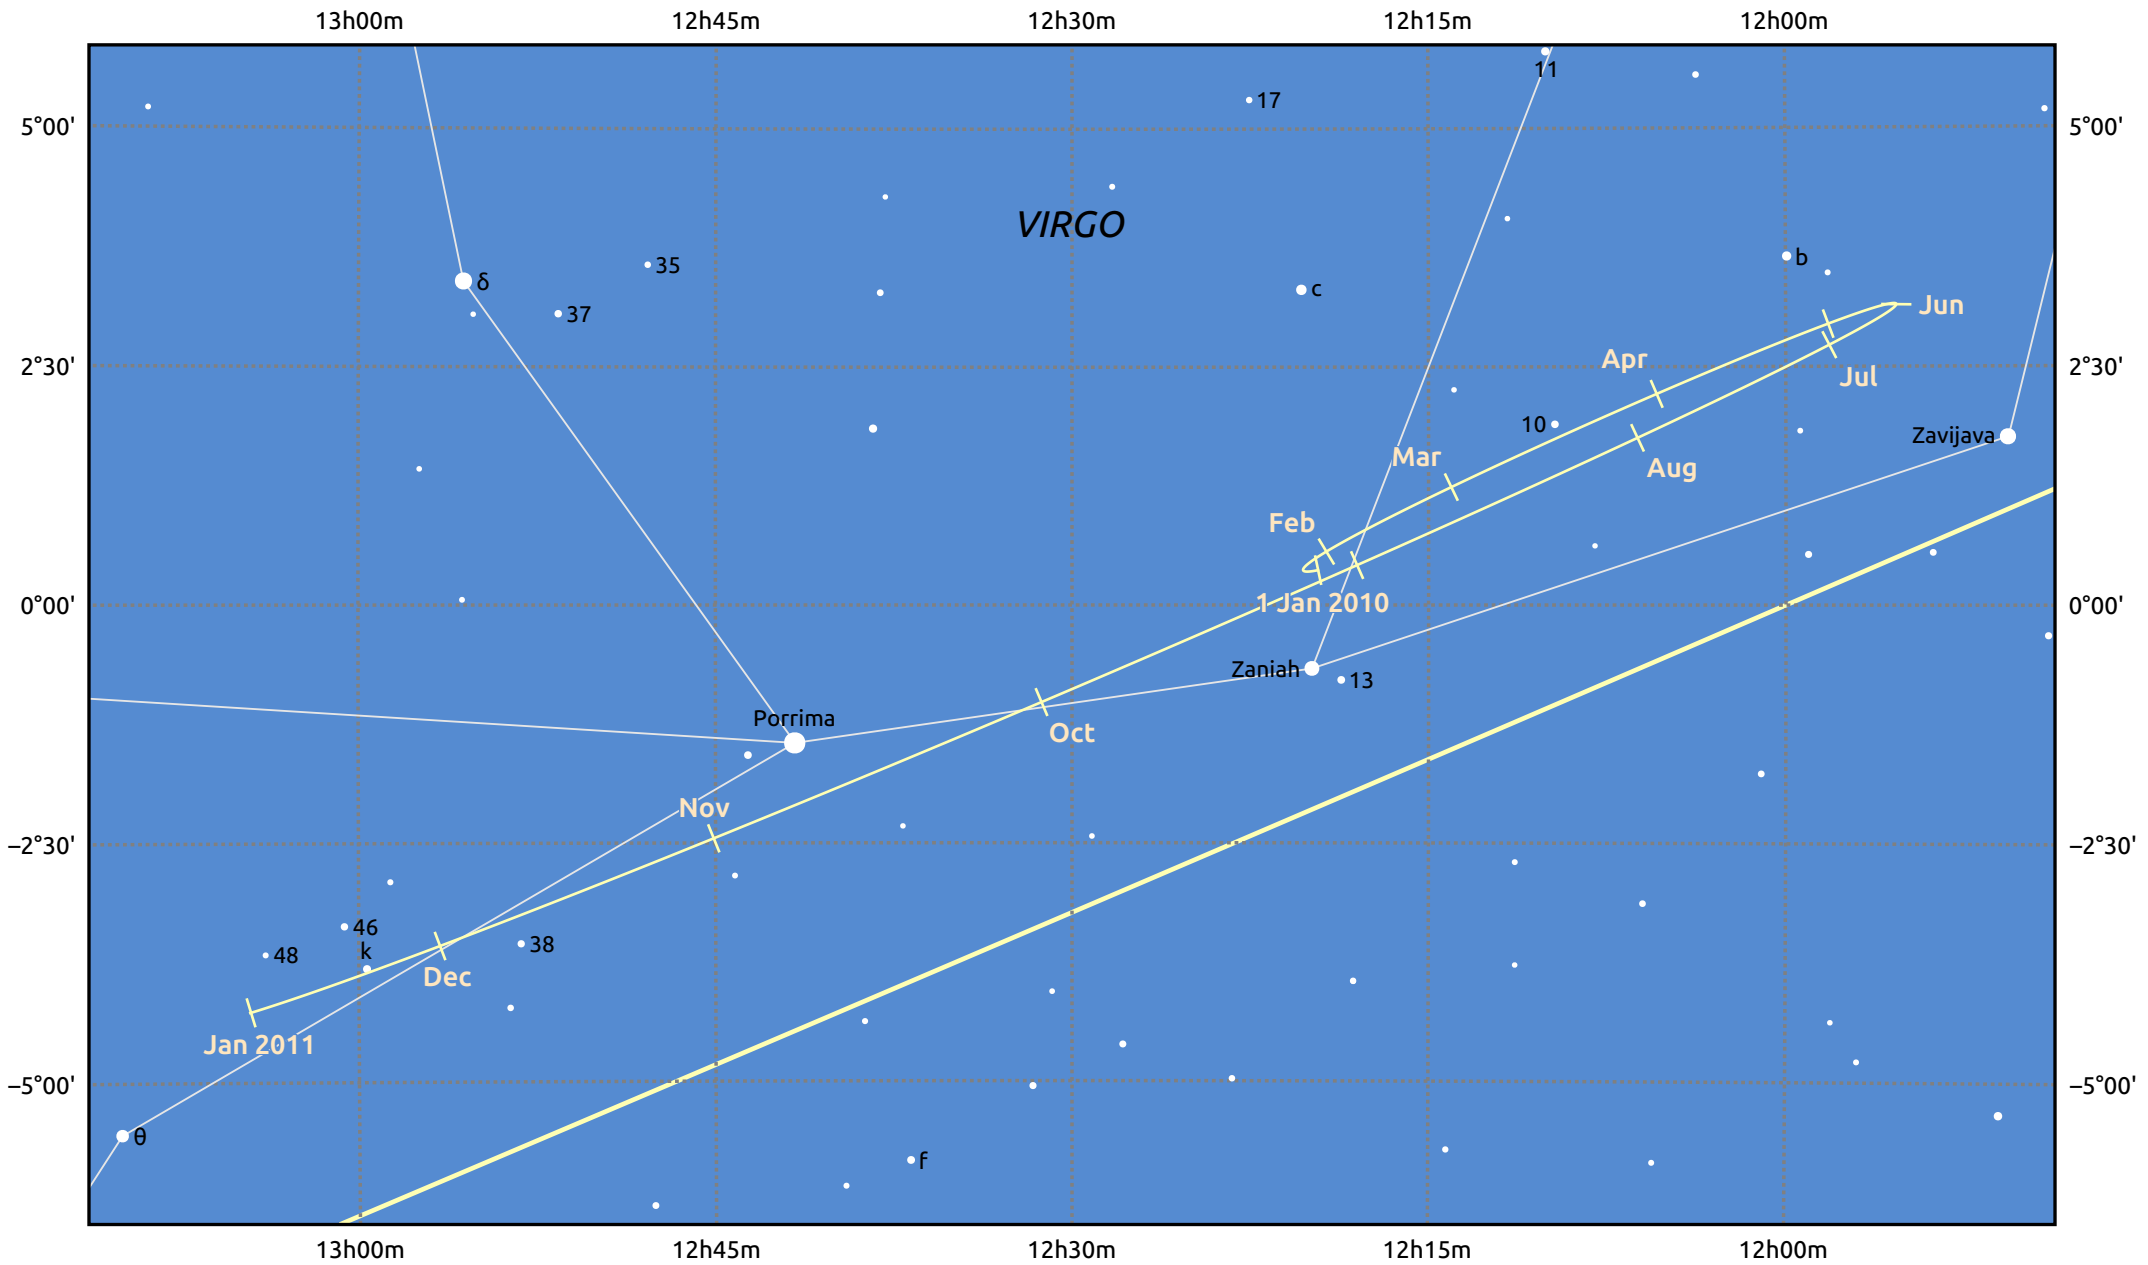

The path of Saturn in 2010

© Dominic Ford 2011–2025. Date markers placed at midnight UTC. Downloaded from <https://in-the-sky.org>

Magnitude scale: • 7.0 • 6.0 • 5.0 • 4.0 ● 3.0 ● 2.0

— Ecliptic Plane

Galaxy Bright nebula Open cluster Globular cluster Planetary nebula

Date	Mag	Angular size
2010 Jan 1	0.7	17.8"
2010 Apr 1	0.5	19.5"
2010 Jul 1	0.9	17.2"
2010 Oct 1	0.9	15.7"
2011 Jan 1	0.6	17.2"