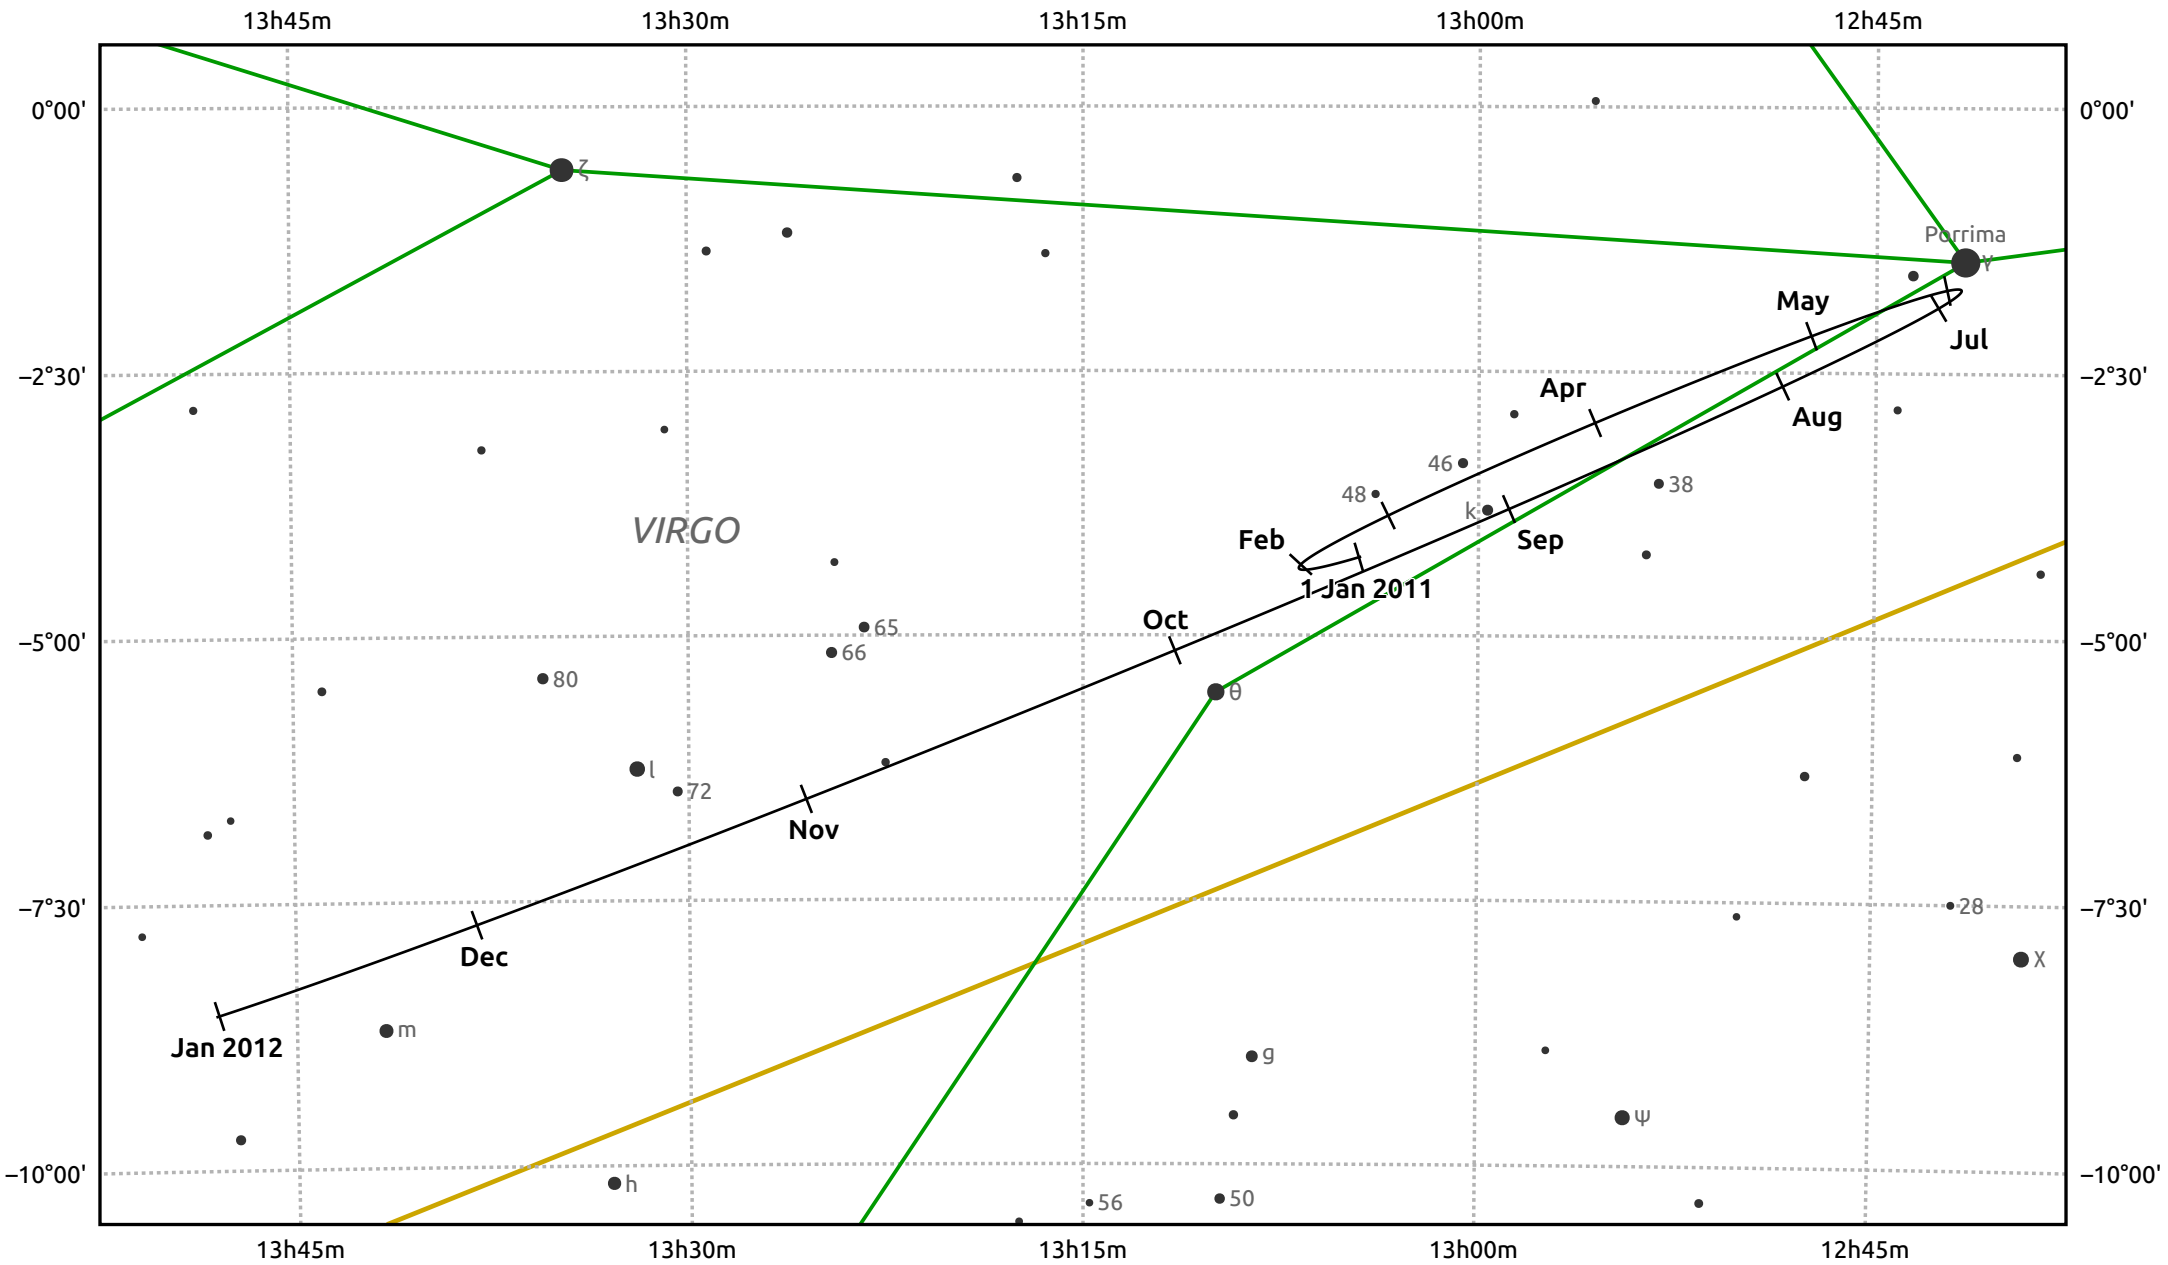

The path of Saturn in 2011

© Dominic Ford 2011–2025. Date markers placed at midnight UTC. Downloaded from <https://in-the-sky.org>

Magnitude scale: • 7.0 • 6.0 • 5.0 • 4.0 • 3.0 • 2.0

— Ecliptic Plane

Galaxy Bright nebula Open cluster Globular cluster Planetary nebula

Date	Mag	Angular size
2011 Jan 1	0.6	17.2"
2011 Apr 1	0.3	19.3"
2011 Jul 1	0.6	17.4"
2011 Oct 1	0.7	15.6"
2012 Jan 1	0.5	16.7"