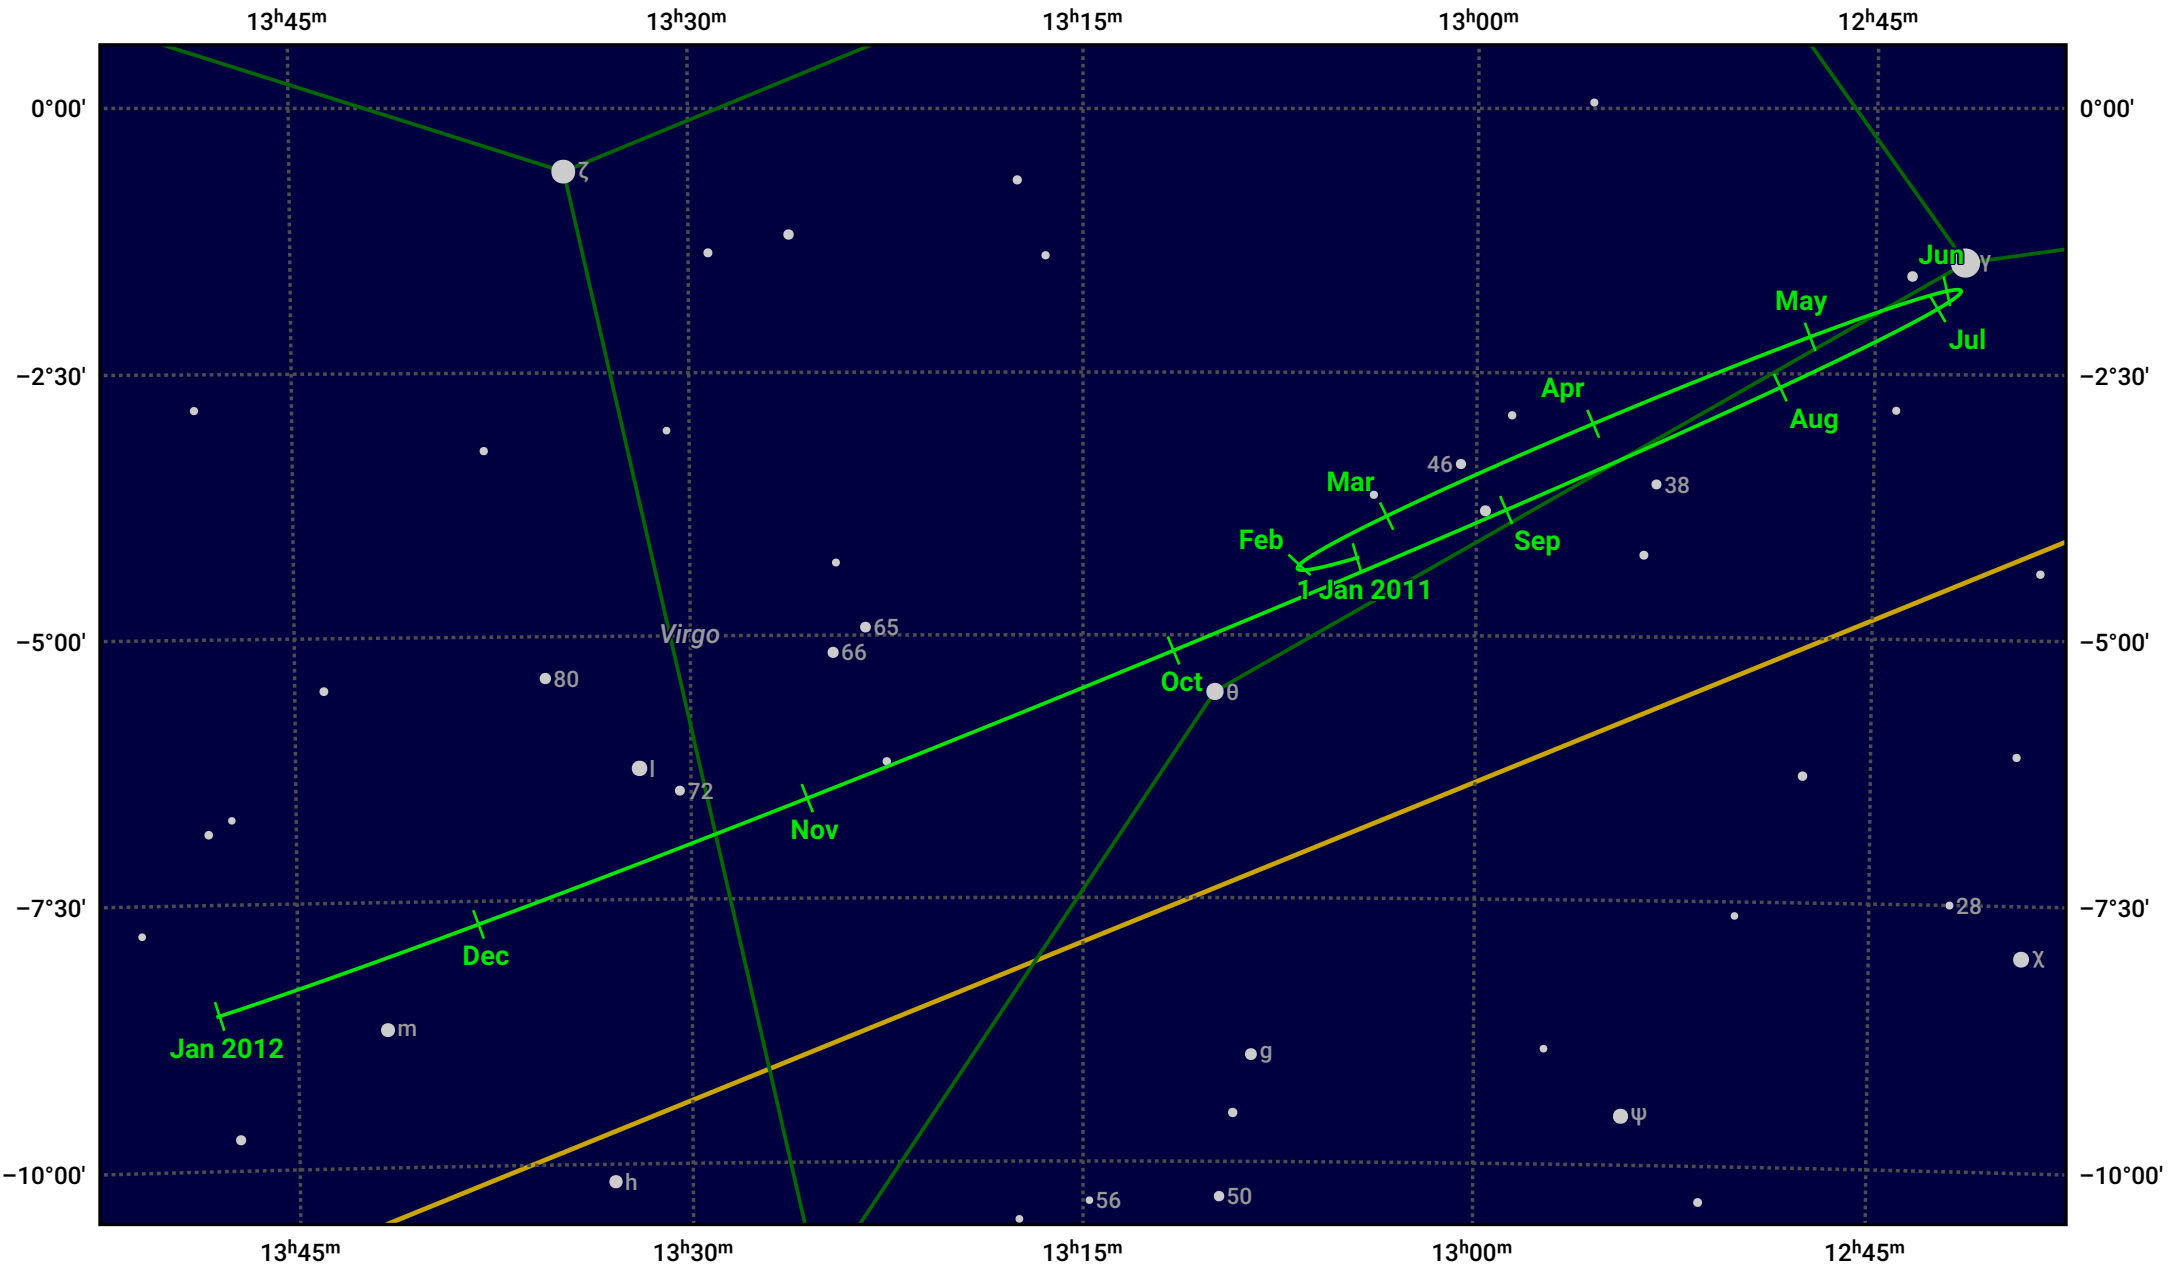

The path of Saturn in 2011

© Dominic Ford 2011–2024. Date markers placed at midnight UTC. Downloaded from <https://in-the-sky.org>

Magnitude scale: • 7.0 • 6.0 • 5.0 • 4.0 • 3.0 • 2.0

— Ecliptic Plane

● Galaxy
 ■ Bright nebula
 ● Open cluster
 ⊕ Globular cluster

Date	Mag	Angular size
2011 Jan 1	0.6	17.2"
2011 Apr 1	0.3	19.3"
2011 Jul 1	0.7	17.4"
2011 Oct 1	0.7	15.6"
2012 Jan 1	0.5	16.7"