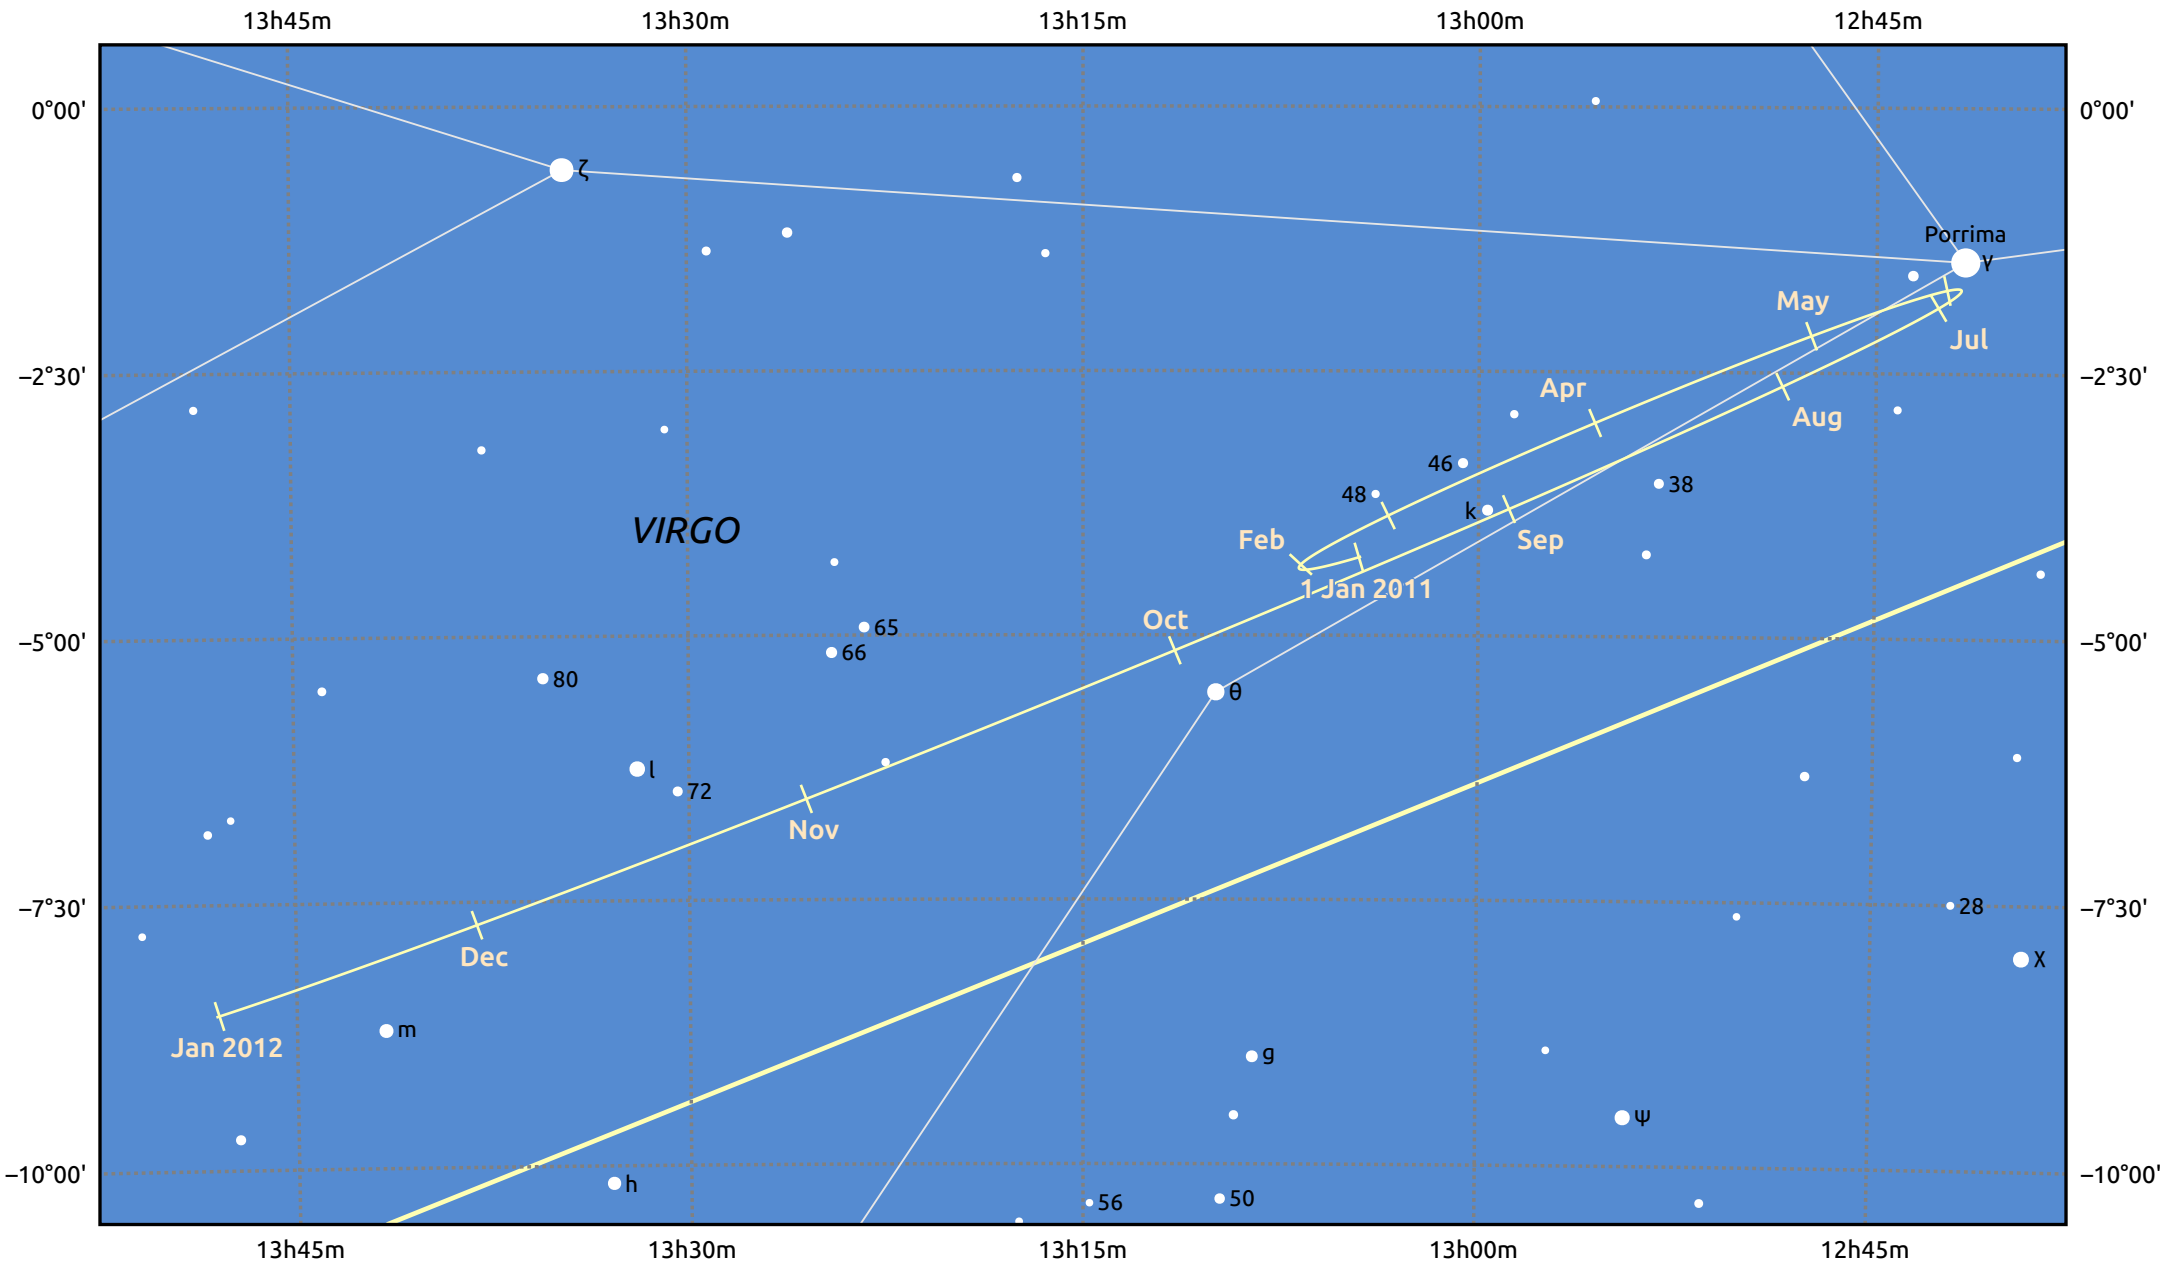

The path of Saturn in 2011

© Dominic Ford 2011–2025. Date markers placed at midnight UTC. Downloaded from <https://in-the-sky.org>

Magnitude scale: • 7.0 • 6.0 • 5.0 • 4.0 • 3.0 • 2.0

— Ecliptic Plane

Galaxy Bright nebula Open cluster Globular cluster Planetary nebula

Date	Mag	Angular size
2011 Jan 1	0.6	17.2"
2011 Apr 1	0.3	19.3"
2011 Jul 1	0.6	17.4"
2011 Oct 1	0.7	15.6"
2012 Jan 1	0.5	16.7"