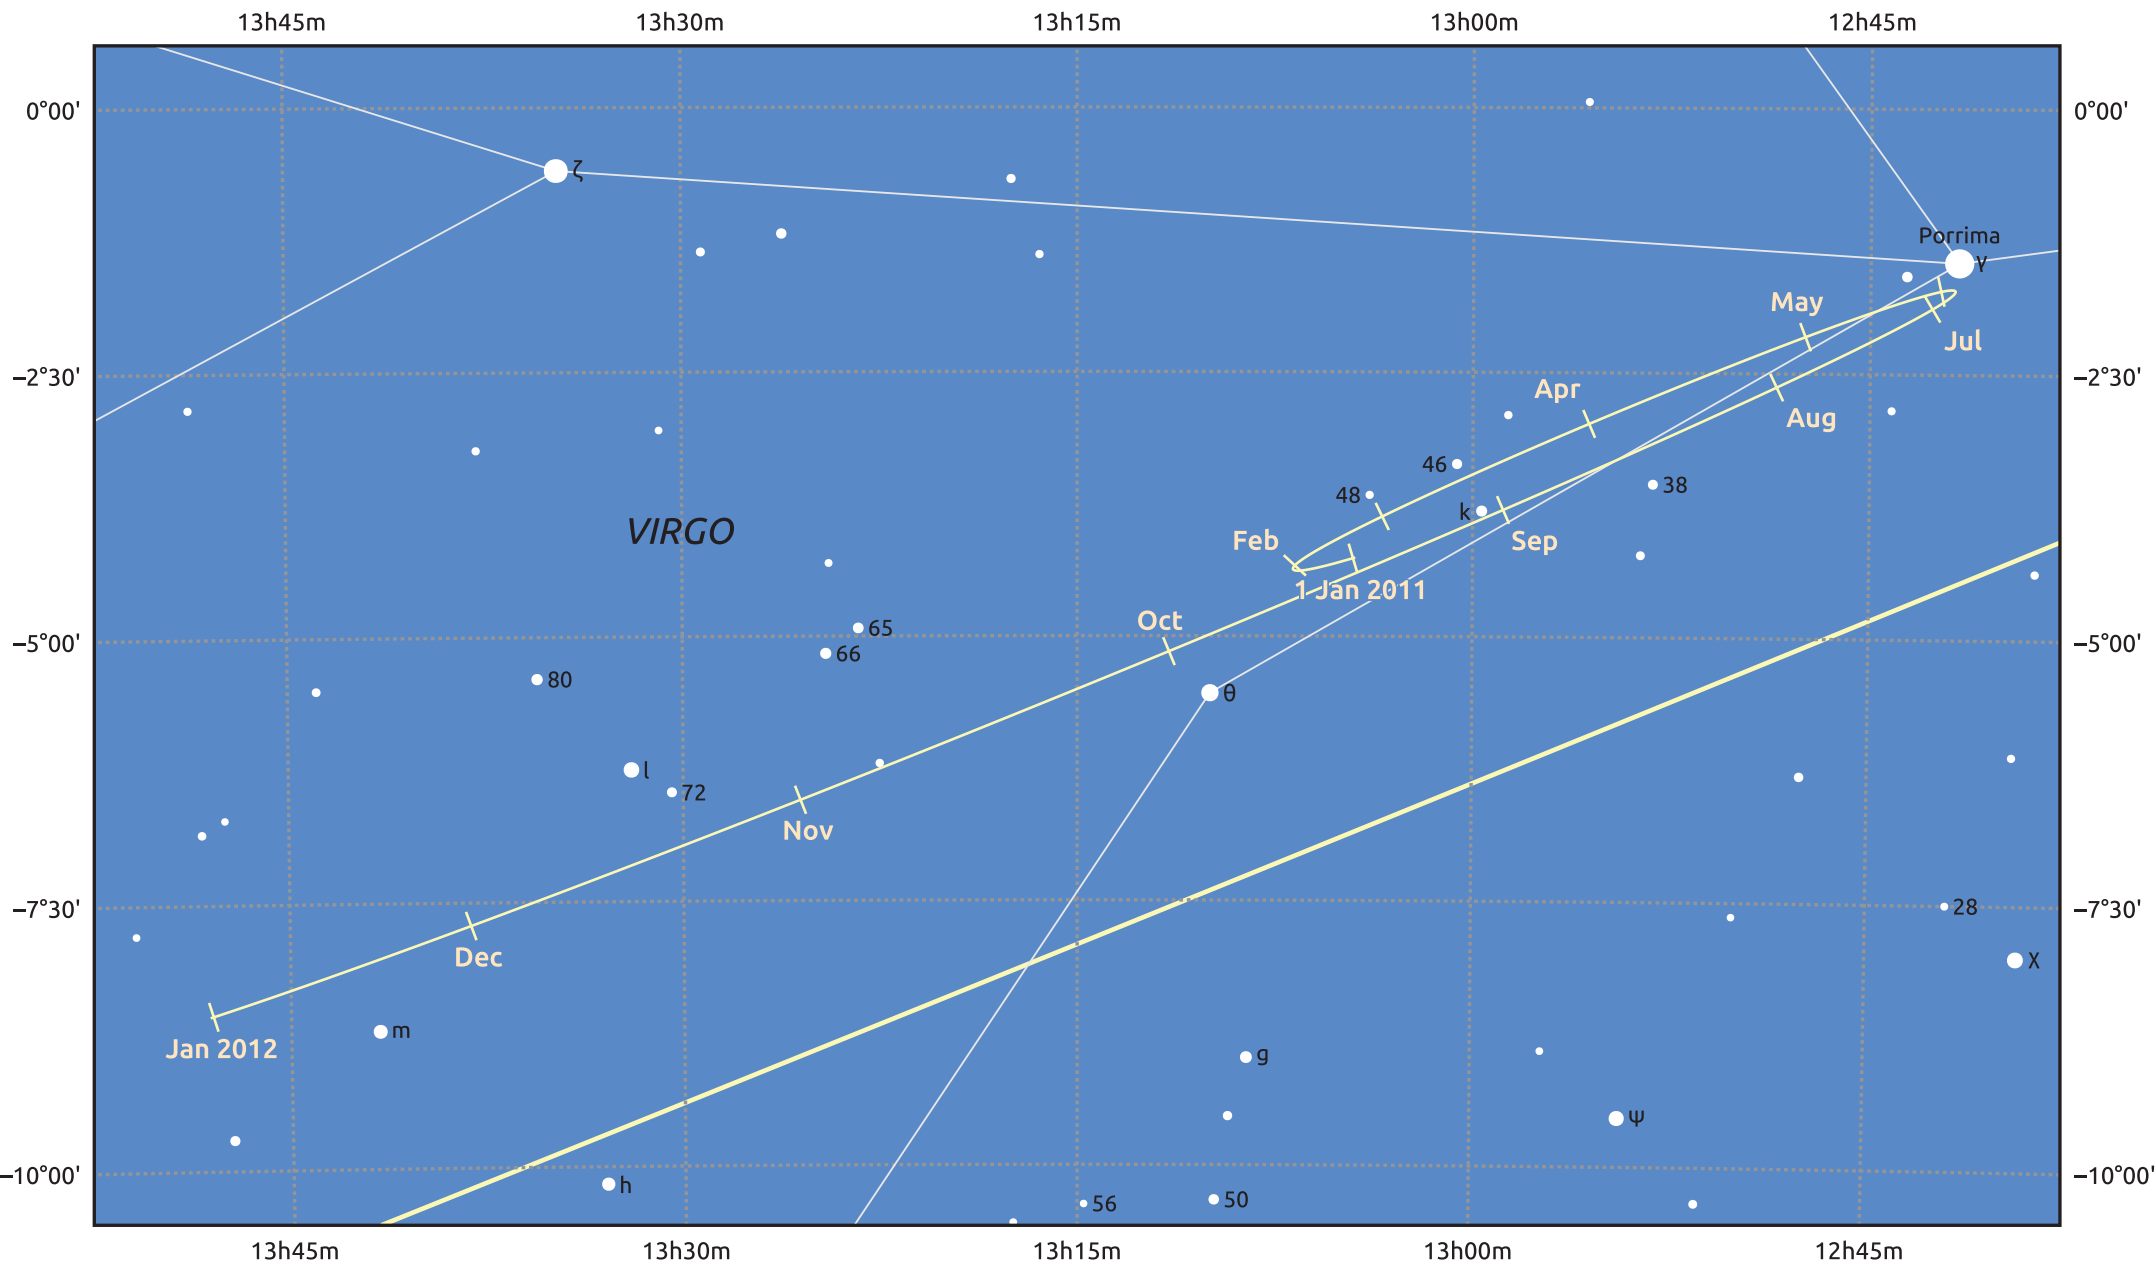

The path of Saturn in 2011

© Dominic Ford 2011–2025. Date markers placed at midnight UTC. Downloaded from <https://in-the-sky.org>

Magnitude scale: • 7.0 • 6.0 • 5.0 • 4.0 • 3.0 • 2.0

— Ecliptic Plane

Galaxy Bright nebula Open cluster Globular cluster Planetary nebula

Date	Mag	Angular size
2011 Jan 1	0.6	17.2"
2011 Apr 1	0.3	19.3"
2011 Jul 1	0.6	17.4"
2011 Oct 1	0.7	15.6"
2012 Jan 1	0.5	16.7"