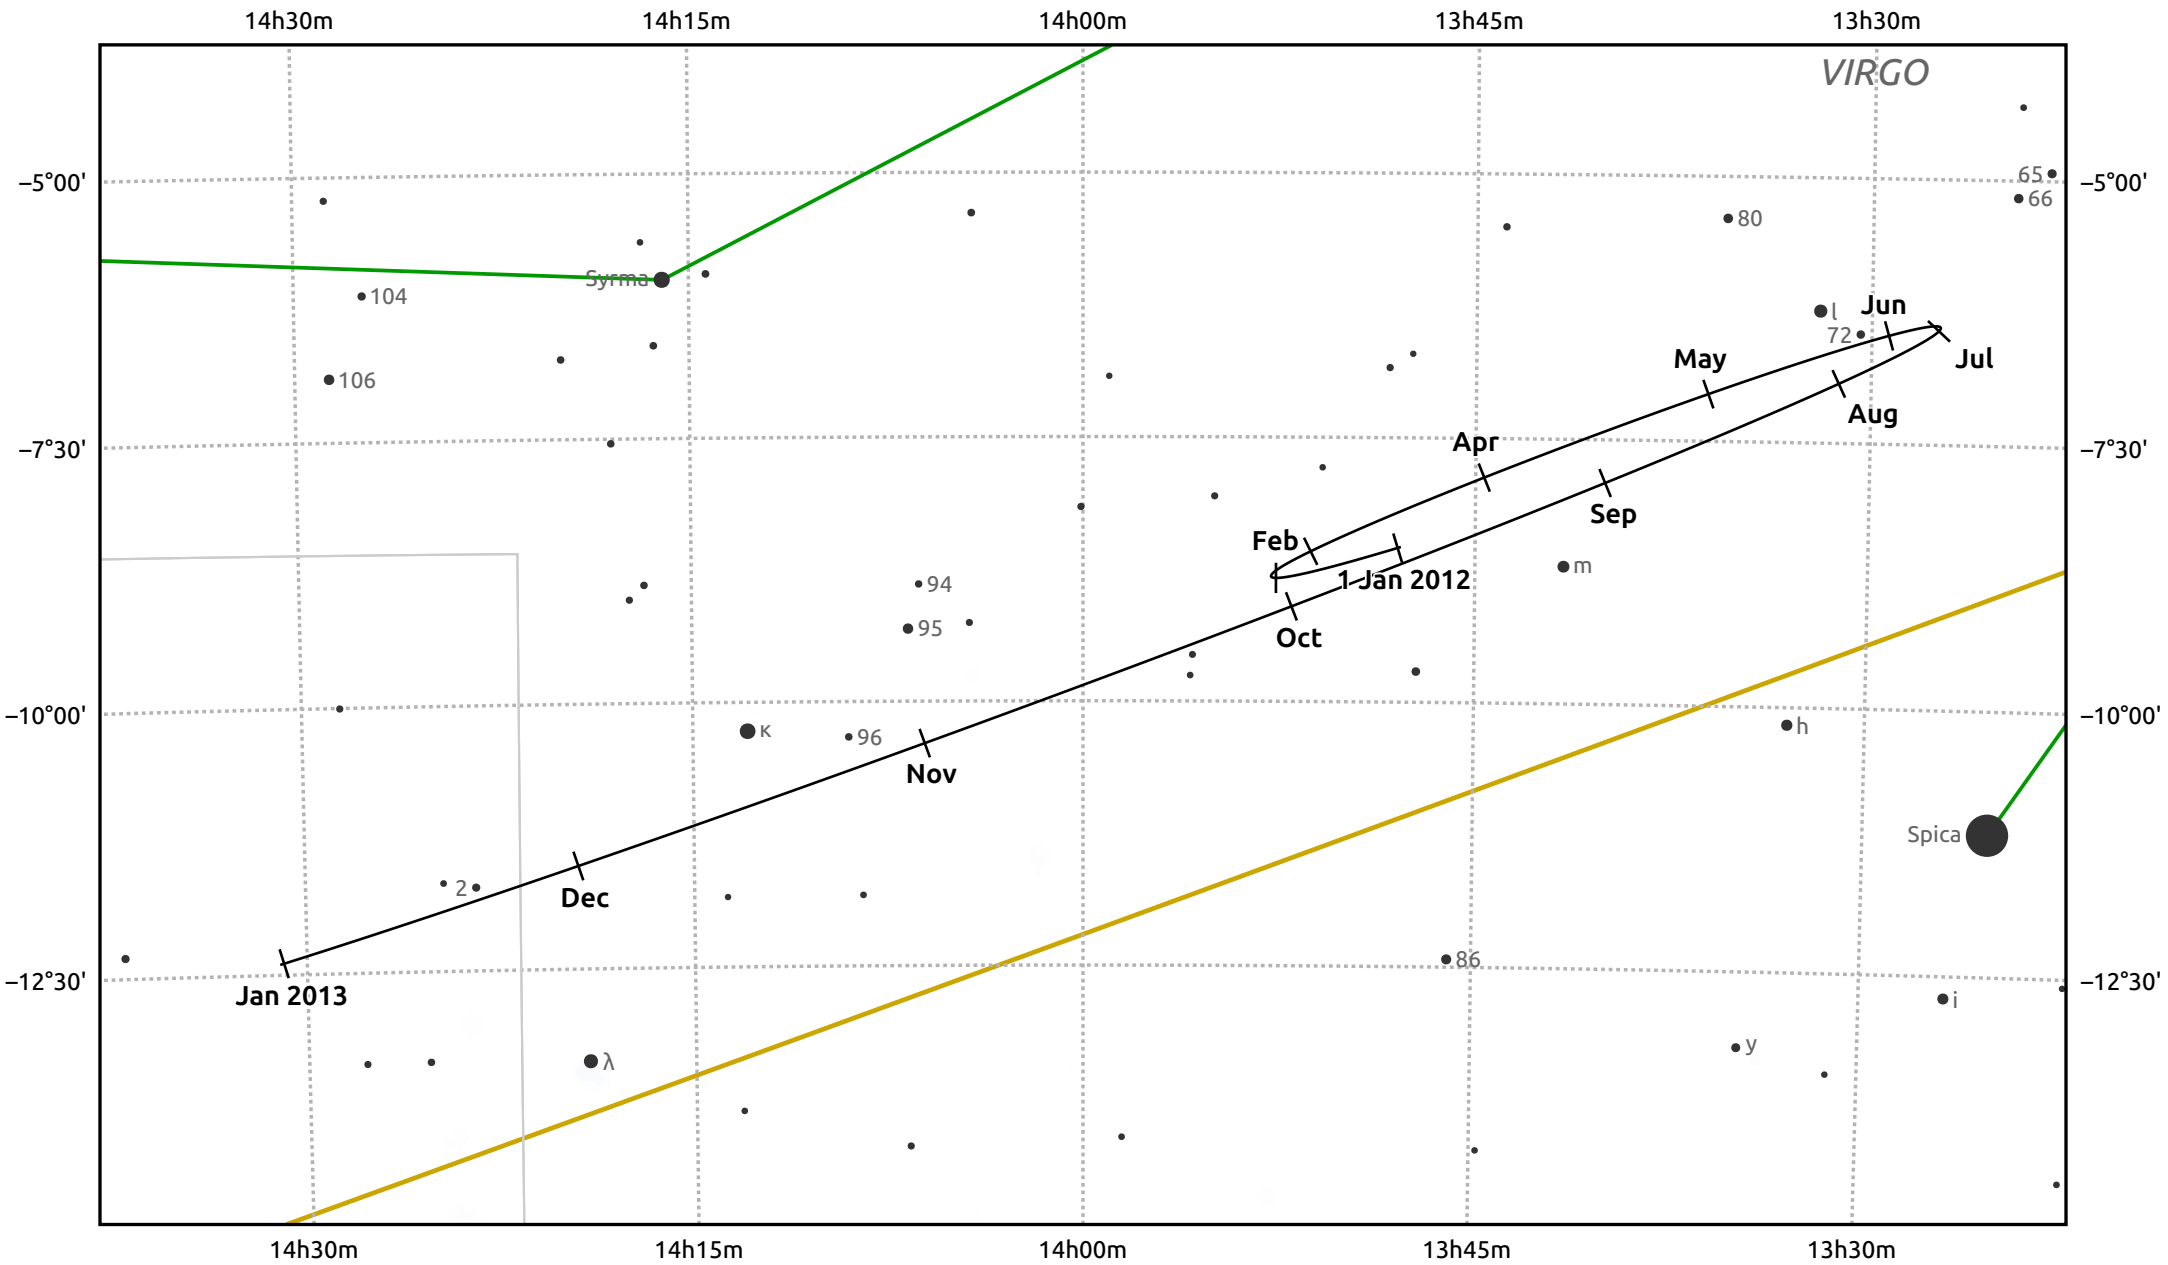

The path of Saturn in 2012

© Dominic Ford 2011–2025. Date markers placed at midnight UTC. Downloaded from <https://in-the-sky.org>

Magnitude scale: • 7.0 • 6.0 • 5.0 • 4.0 • 3.0 • 2.0 • 1.0

— Ecliptic Plane

Galaxy Bright nebula Open cluster Globular cluster Planetary nebula

Date	Mag	Angular size
2012 Jan 1	0.5	16.7"
2012 Apr 1	0.2	19.0"
2012 Jul 1	0.5	17.6"
2012 Oct 1	0.6	15.5"
2013 Jan 1	0.4	16.2"