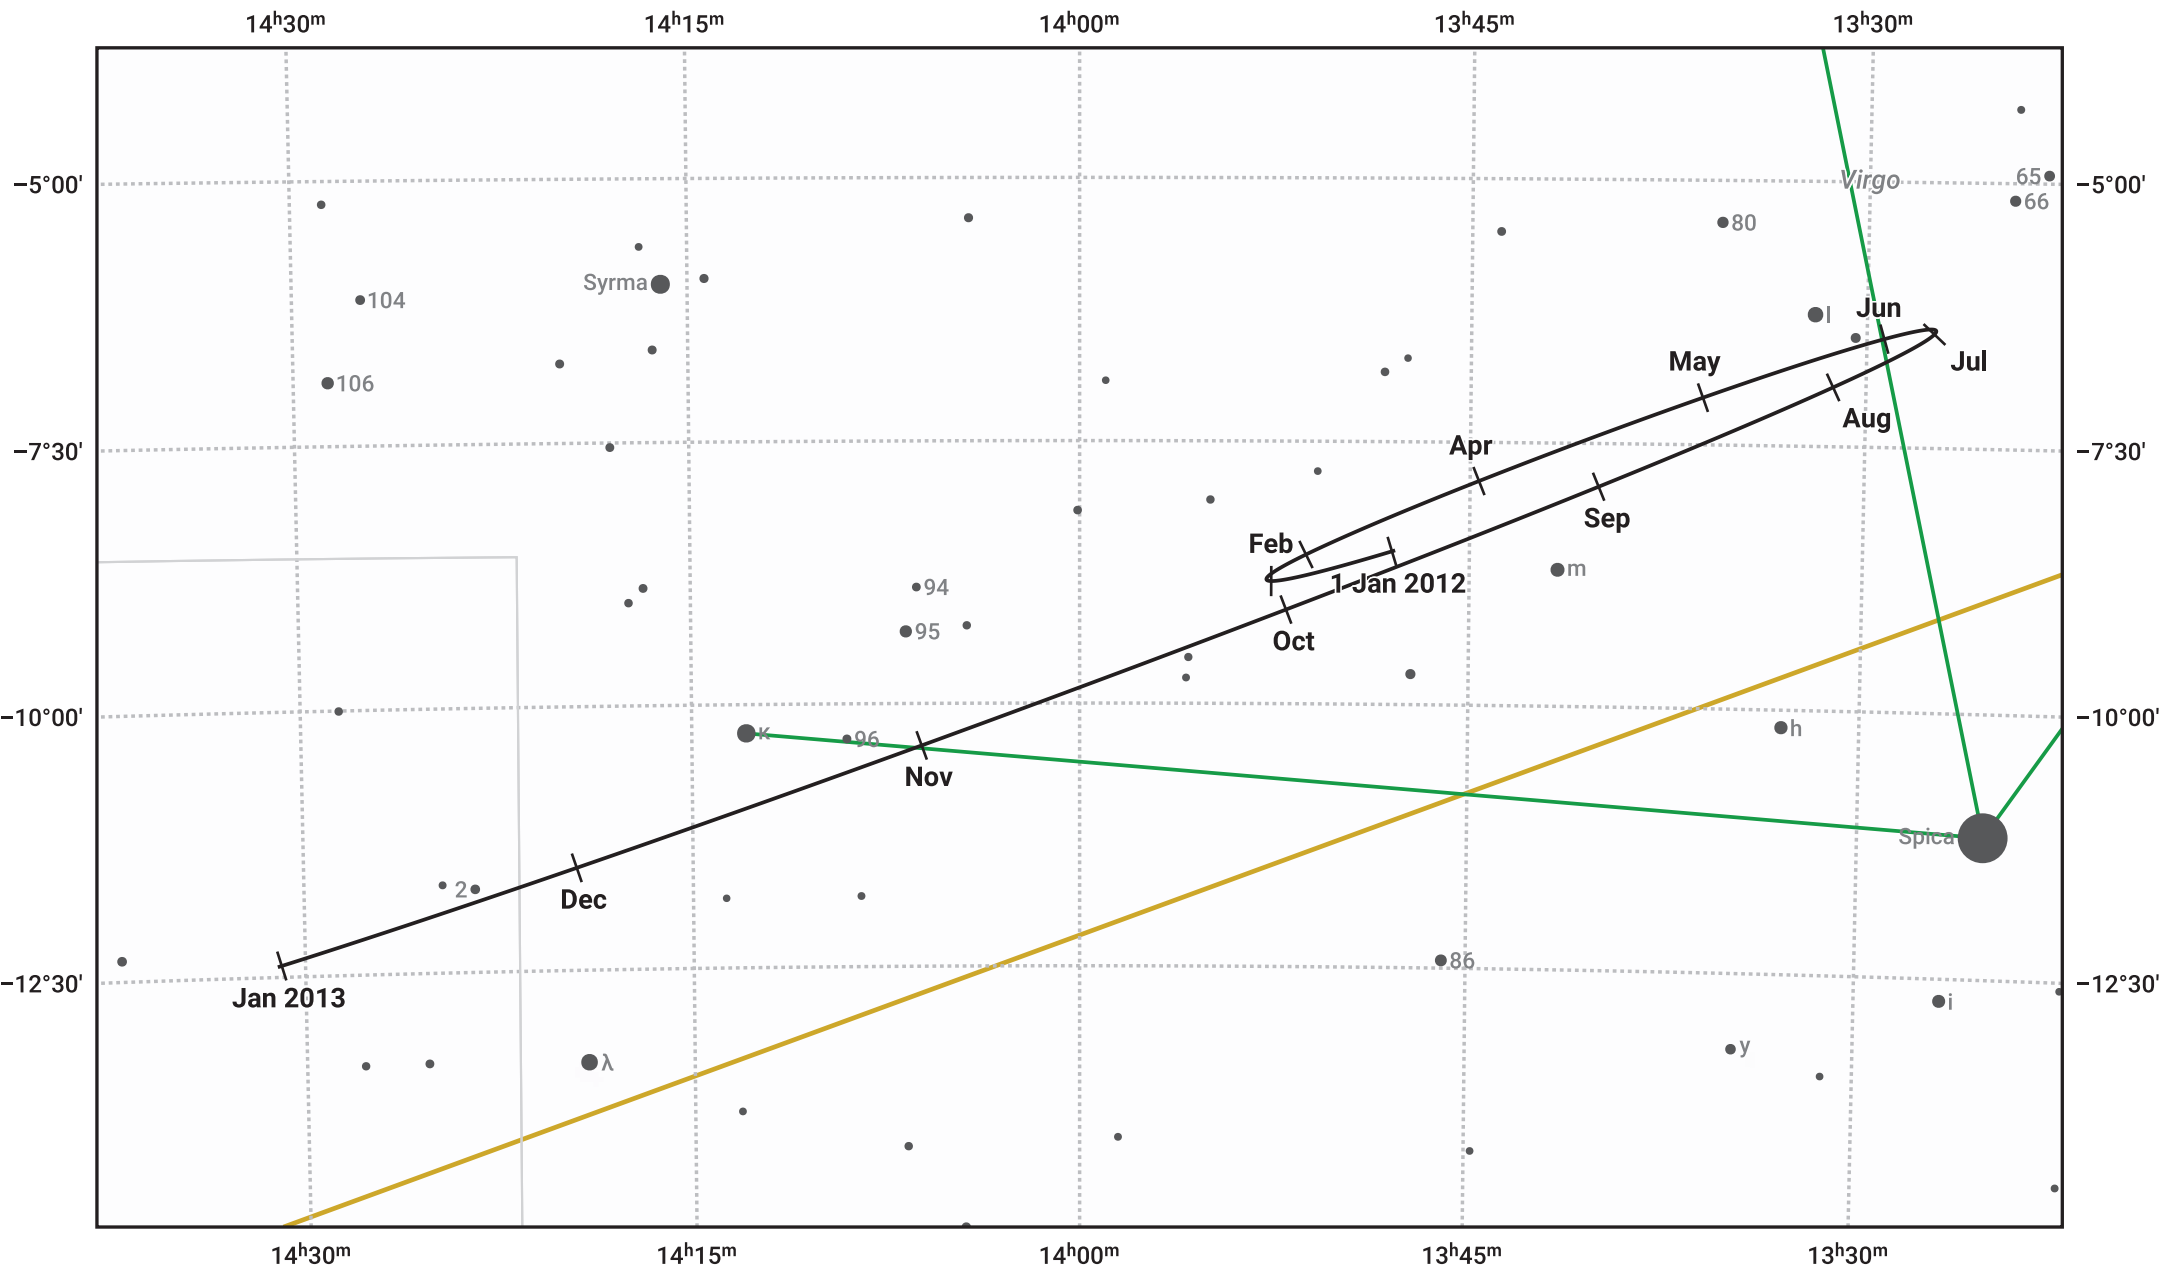

# The path of Saturn in 2012

© Dominic Ford 2011–2024. Date markers placed at midnight UTC. Downloaded from <https://in-the-sky.org>

Magnitude scale: • 7.0 • 6.0 • 5.0 • 4.0 • 3.0 • 2.0 • 1.0

— Ecliptic Plane

- Galaxy
- Bright nebula
- Open cluster
- ⊕ Globular cluster

Date	Mag	Angular size
2012 Jan 1	0.5	16.7"
2012 Apr 1	0.2	19.0"
2012 Jul 1	0.5	17.6"
2012 Oct 1	0.6	15.5"
2013 Jan 1	0.4	16.2"