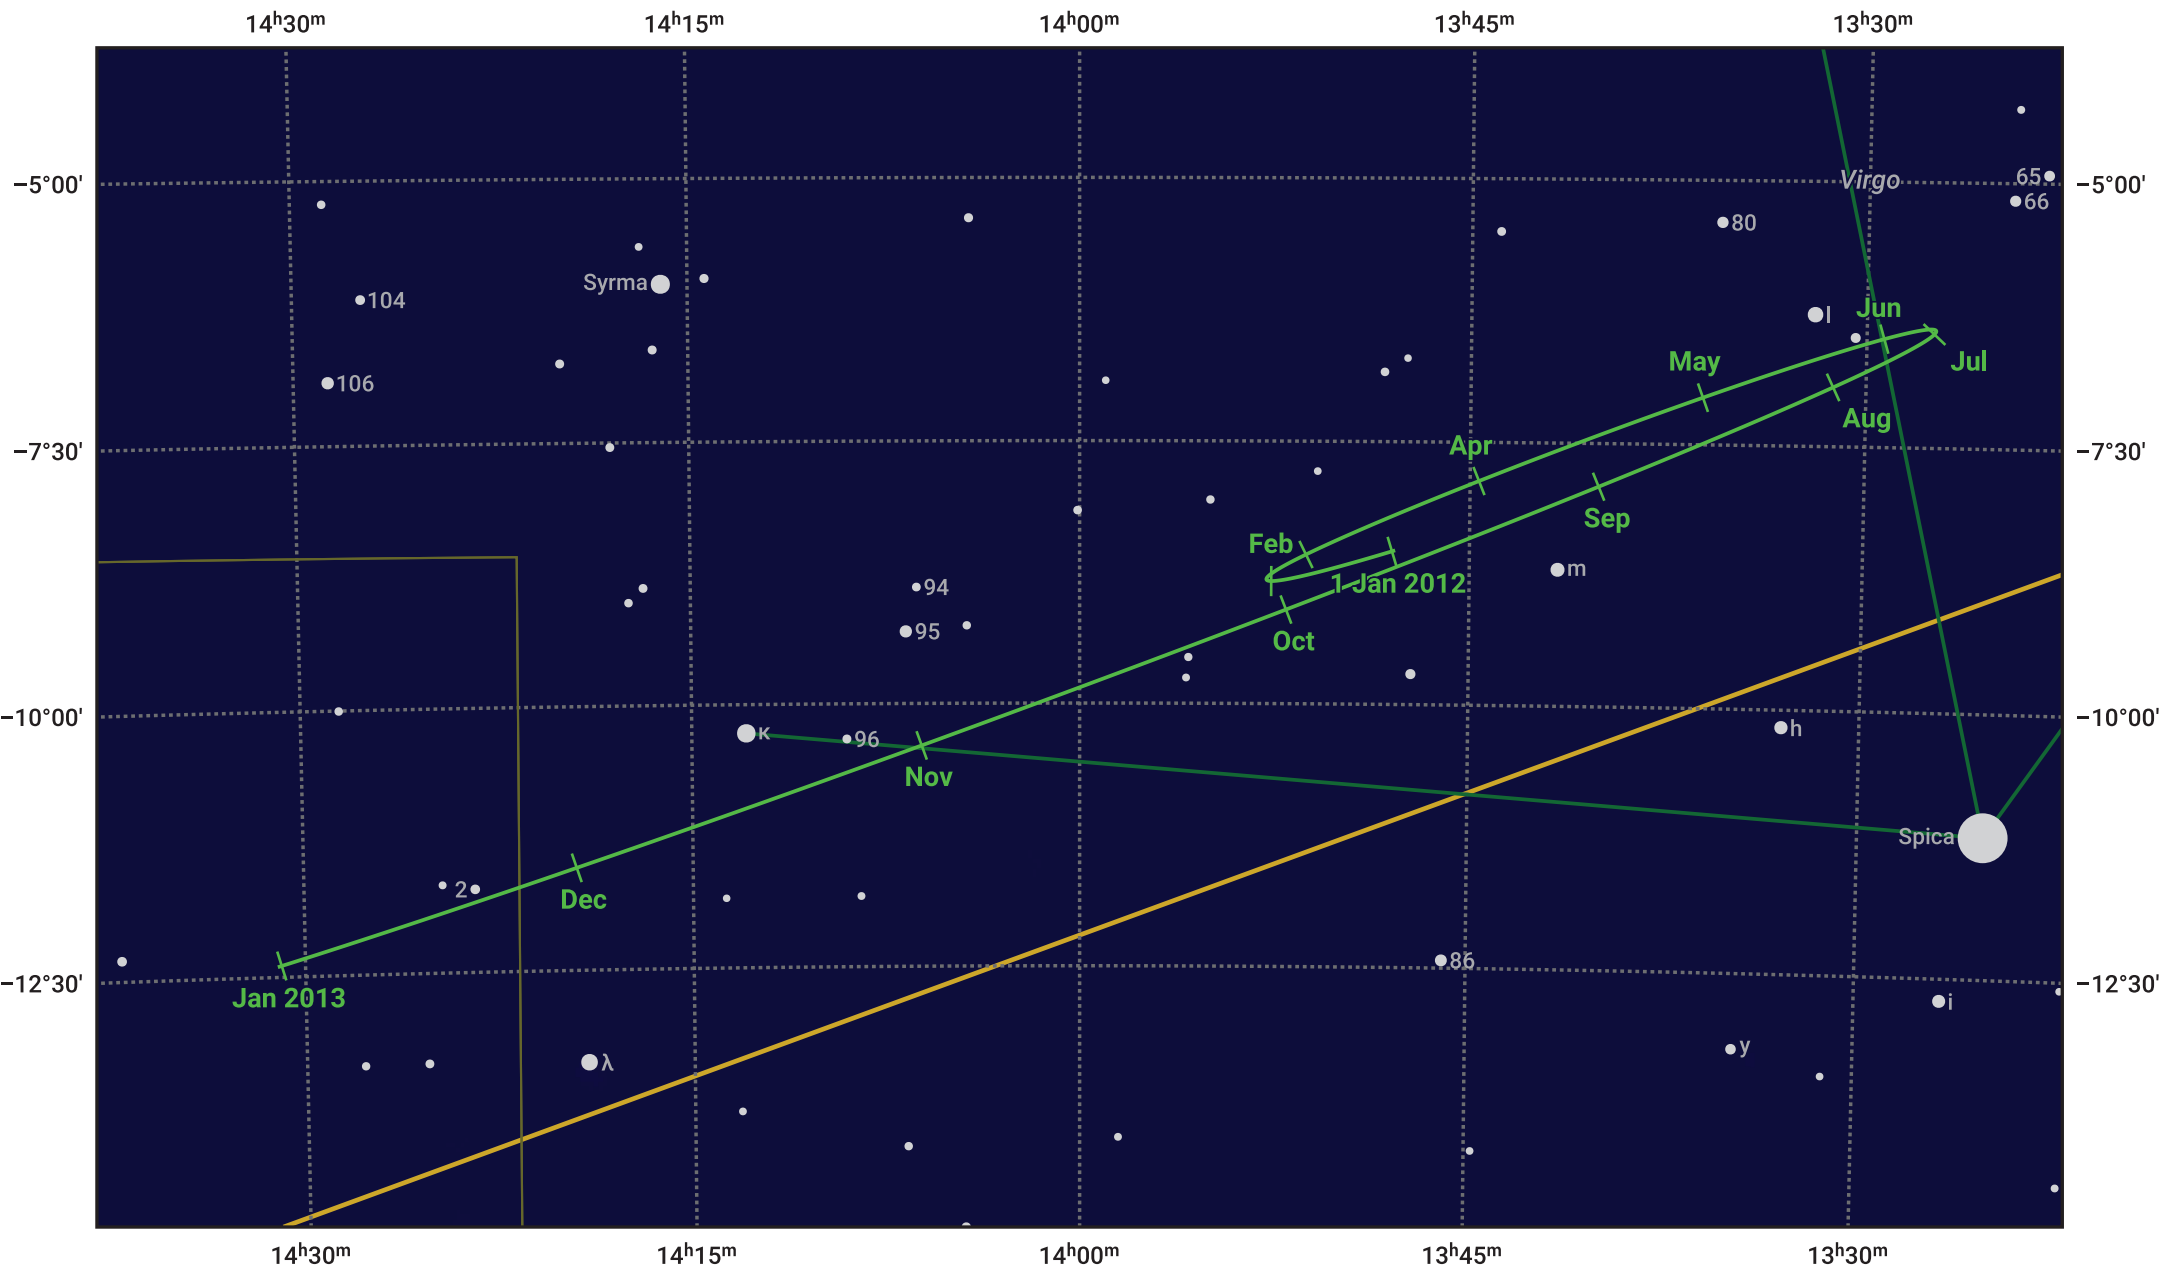

# The path of Saturn in 2012

© Dominic Ford 2011–2024. Date markers placed at midnight UTC. Downloaded from <https://in-the-sky.org>

Magnitude scale: • 7.0 • 6.0 • 5.0 • 4.0 • 3.0 • 2.0 • 1.0

— Ecliptic Plane

- Galaxy
- Bright nebula
- Open cluster
- Globular cluster

Date	Mag	Angular size
2012 Jan 1	0.5	16.7"
2012 Apr 1	0.2	19.0"
2012 Jul 1	0.5	17.6"
2012 Oct 1	0.6	15.5"
2013 Jan 1	0.4	16.2"