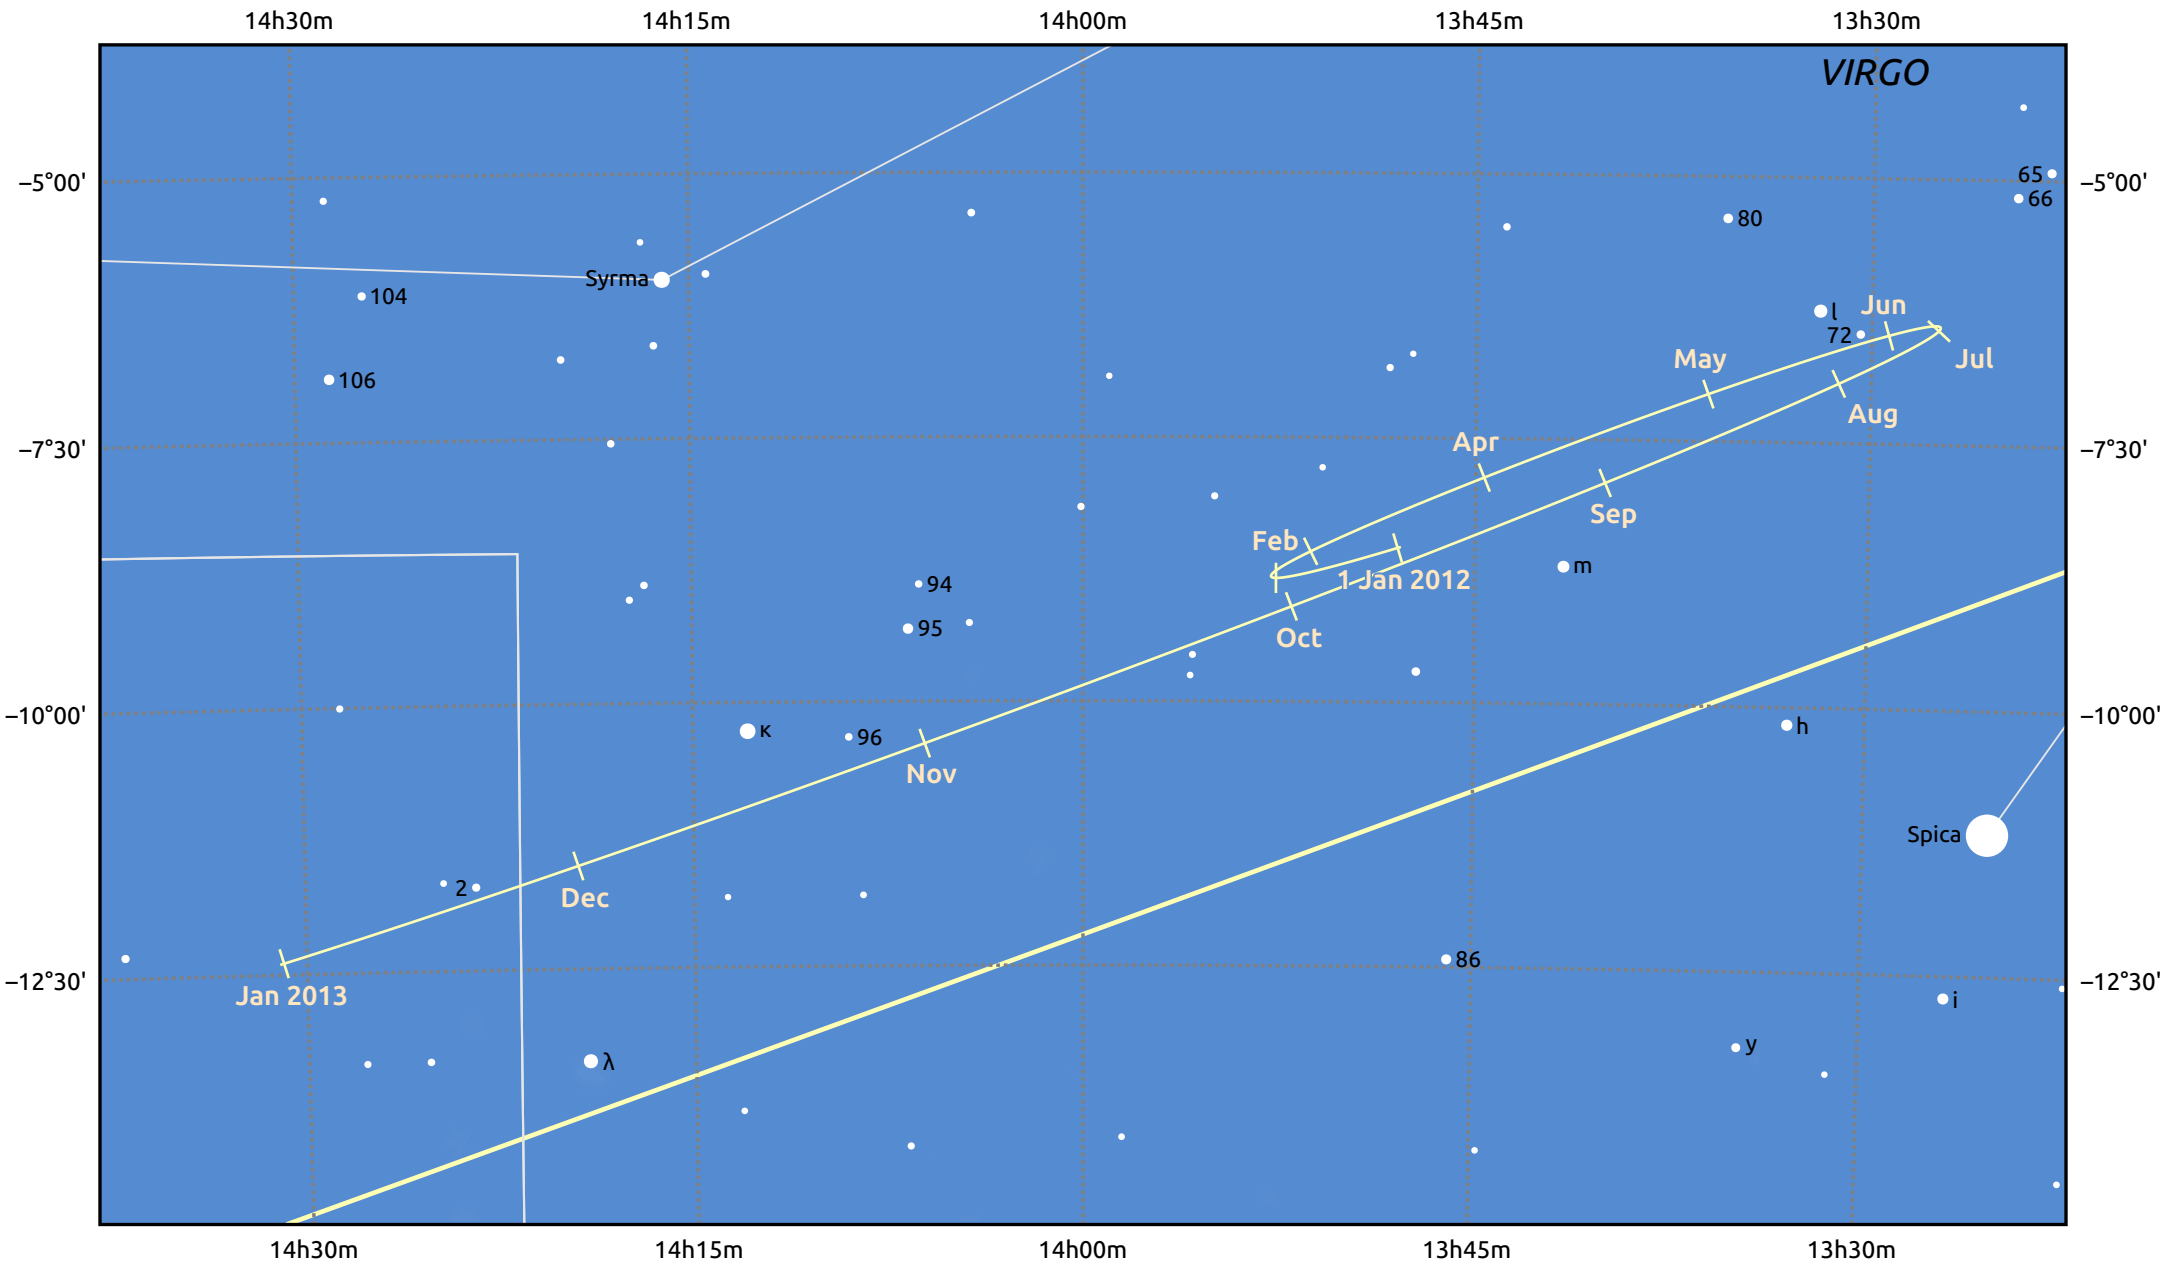

The path of Saturn in 2012

© Dominic Ford 2011–2025. Date markers placed at midnight UTC. Downloaded from <https://in-the-sky.org>

Magnitude scale: • 7.0 • 6.0 • 5.0 • 4.0 • 3.0 • 2.0 • 1.0

— Ecliptic Plane

Galaxy Bright nebula Open cluster Globular cluster Planetary nebula

Date	Mag	Angular size
2012 Jan 1	0.5	16.7"
2012 Apr 1	0.2	19.0"
2012 Jul 1	0.5	17.6"
2012 Oct 1	0.6	15.5"
2013 Jan 1	0.4	16.2"