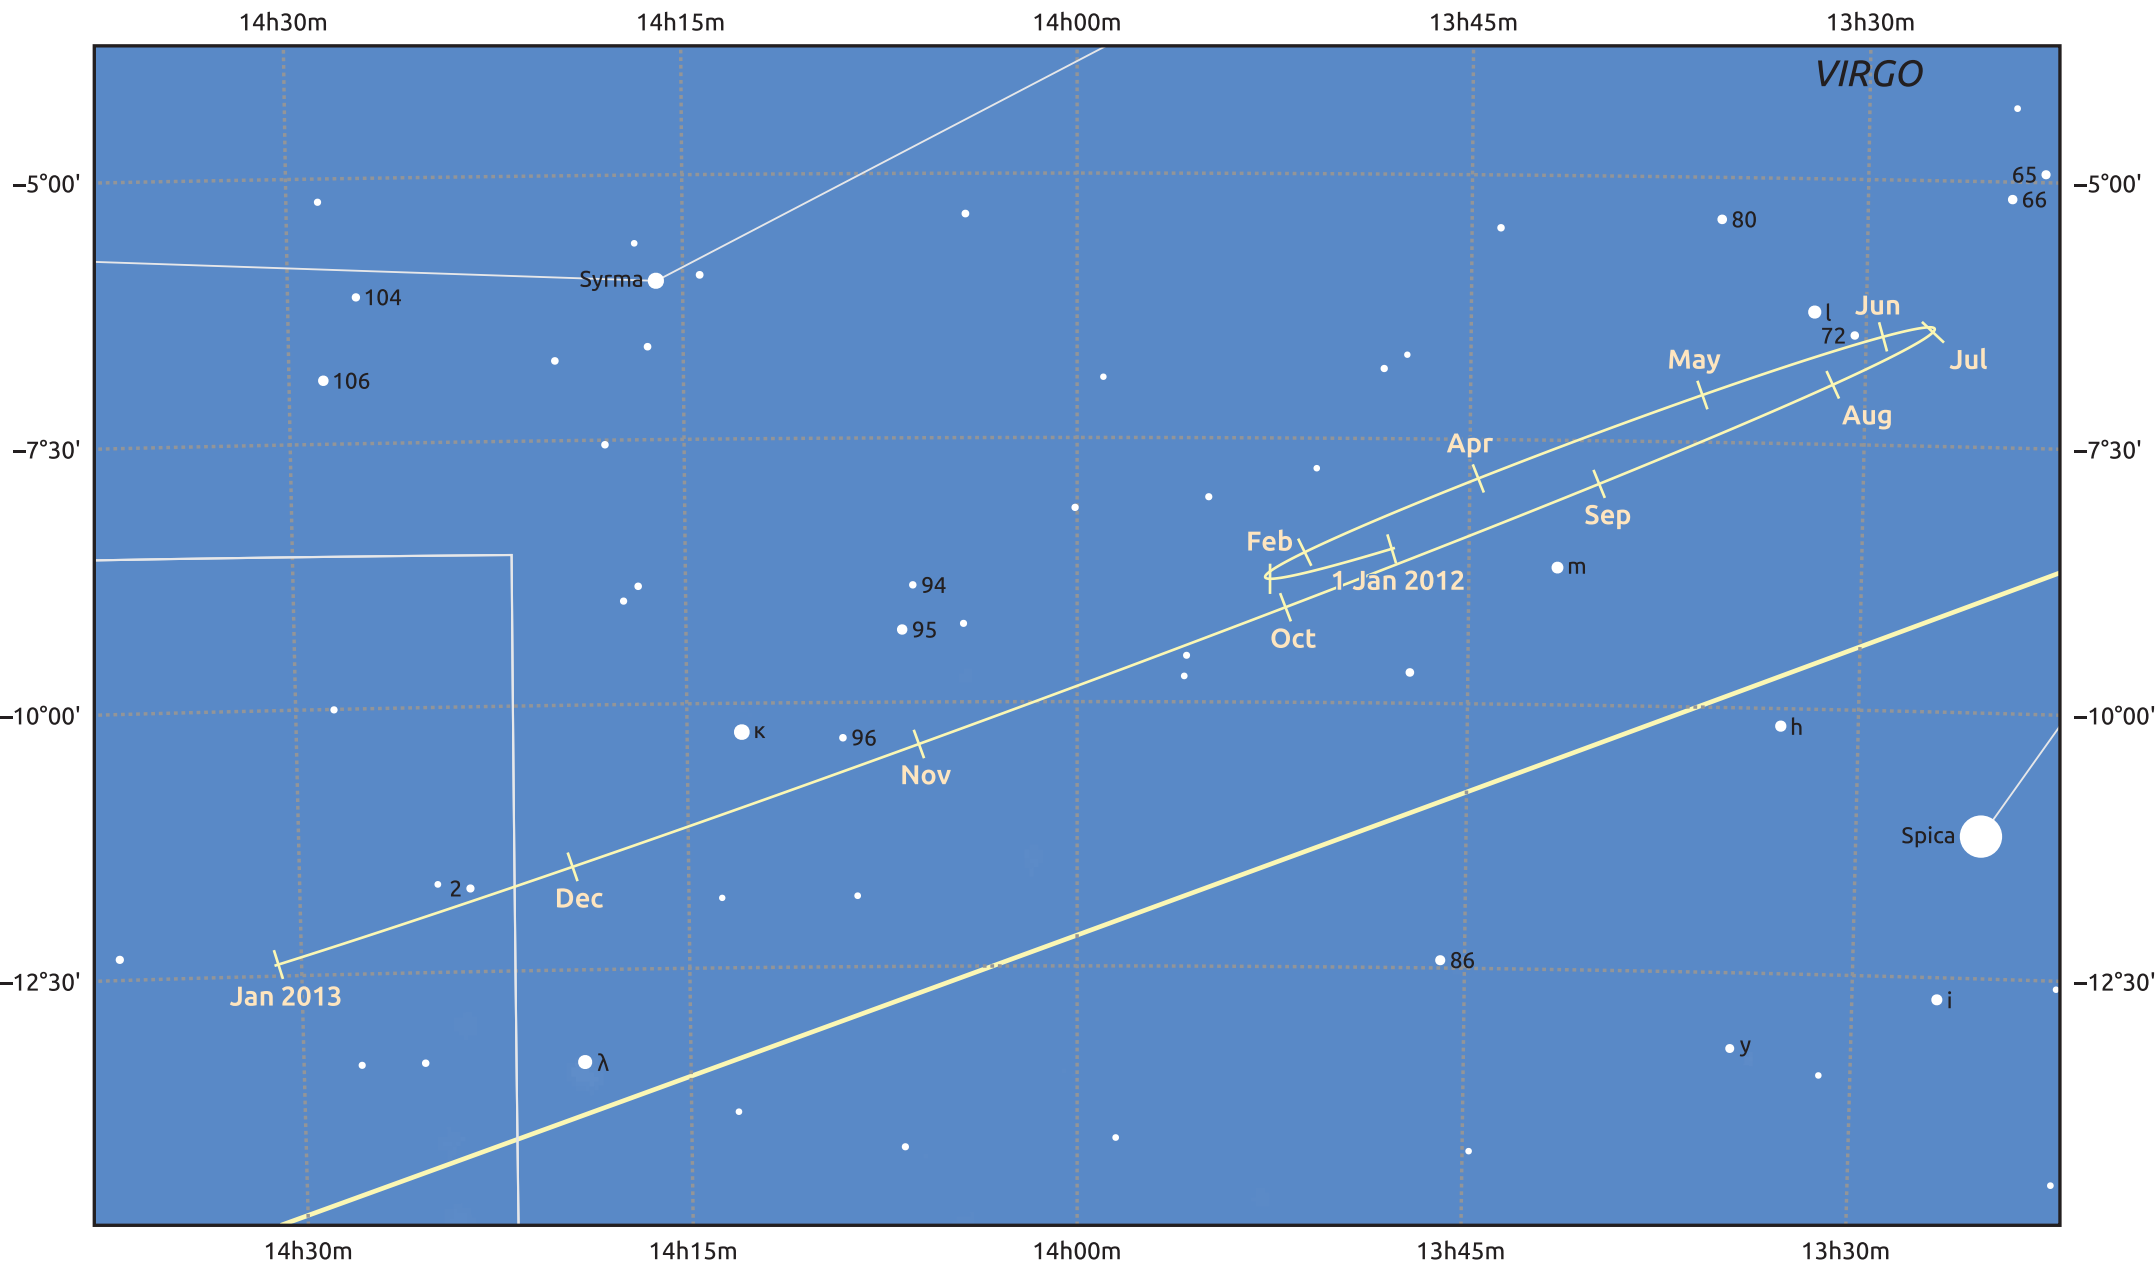

The path of Saturn in 2012

© Dominic Ford 2011–2025. Date markers placed at midnight UTC. Downloaded from <https://in-the-sky.org>

Magnitude scale: • 7.0 • 6.0 • 5.0 • 4.0 • 3.0 • 2.0 • 1.0

— Ecliptic Plane

Galaxy Bright nebula Open cluster Globular cluster Planetary nebula

Date	Mag	Angular size
2012 Jan 1	0.5	16.7"
2012 Apr 1	0.2	19.0"
2012 Jul 1	0.5	17.6"
2012 Oct 1	0.6	15.5"
2013 Jan 1	0.4	16.2"