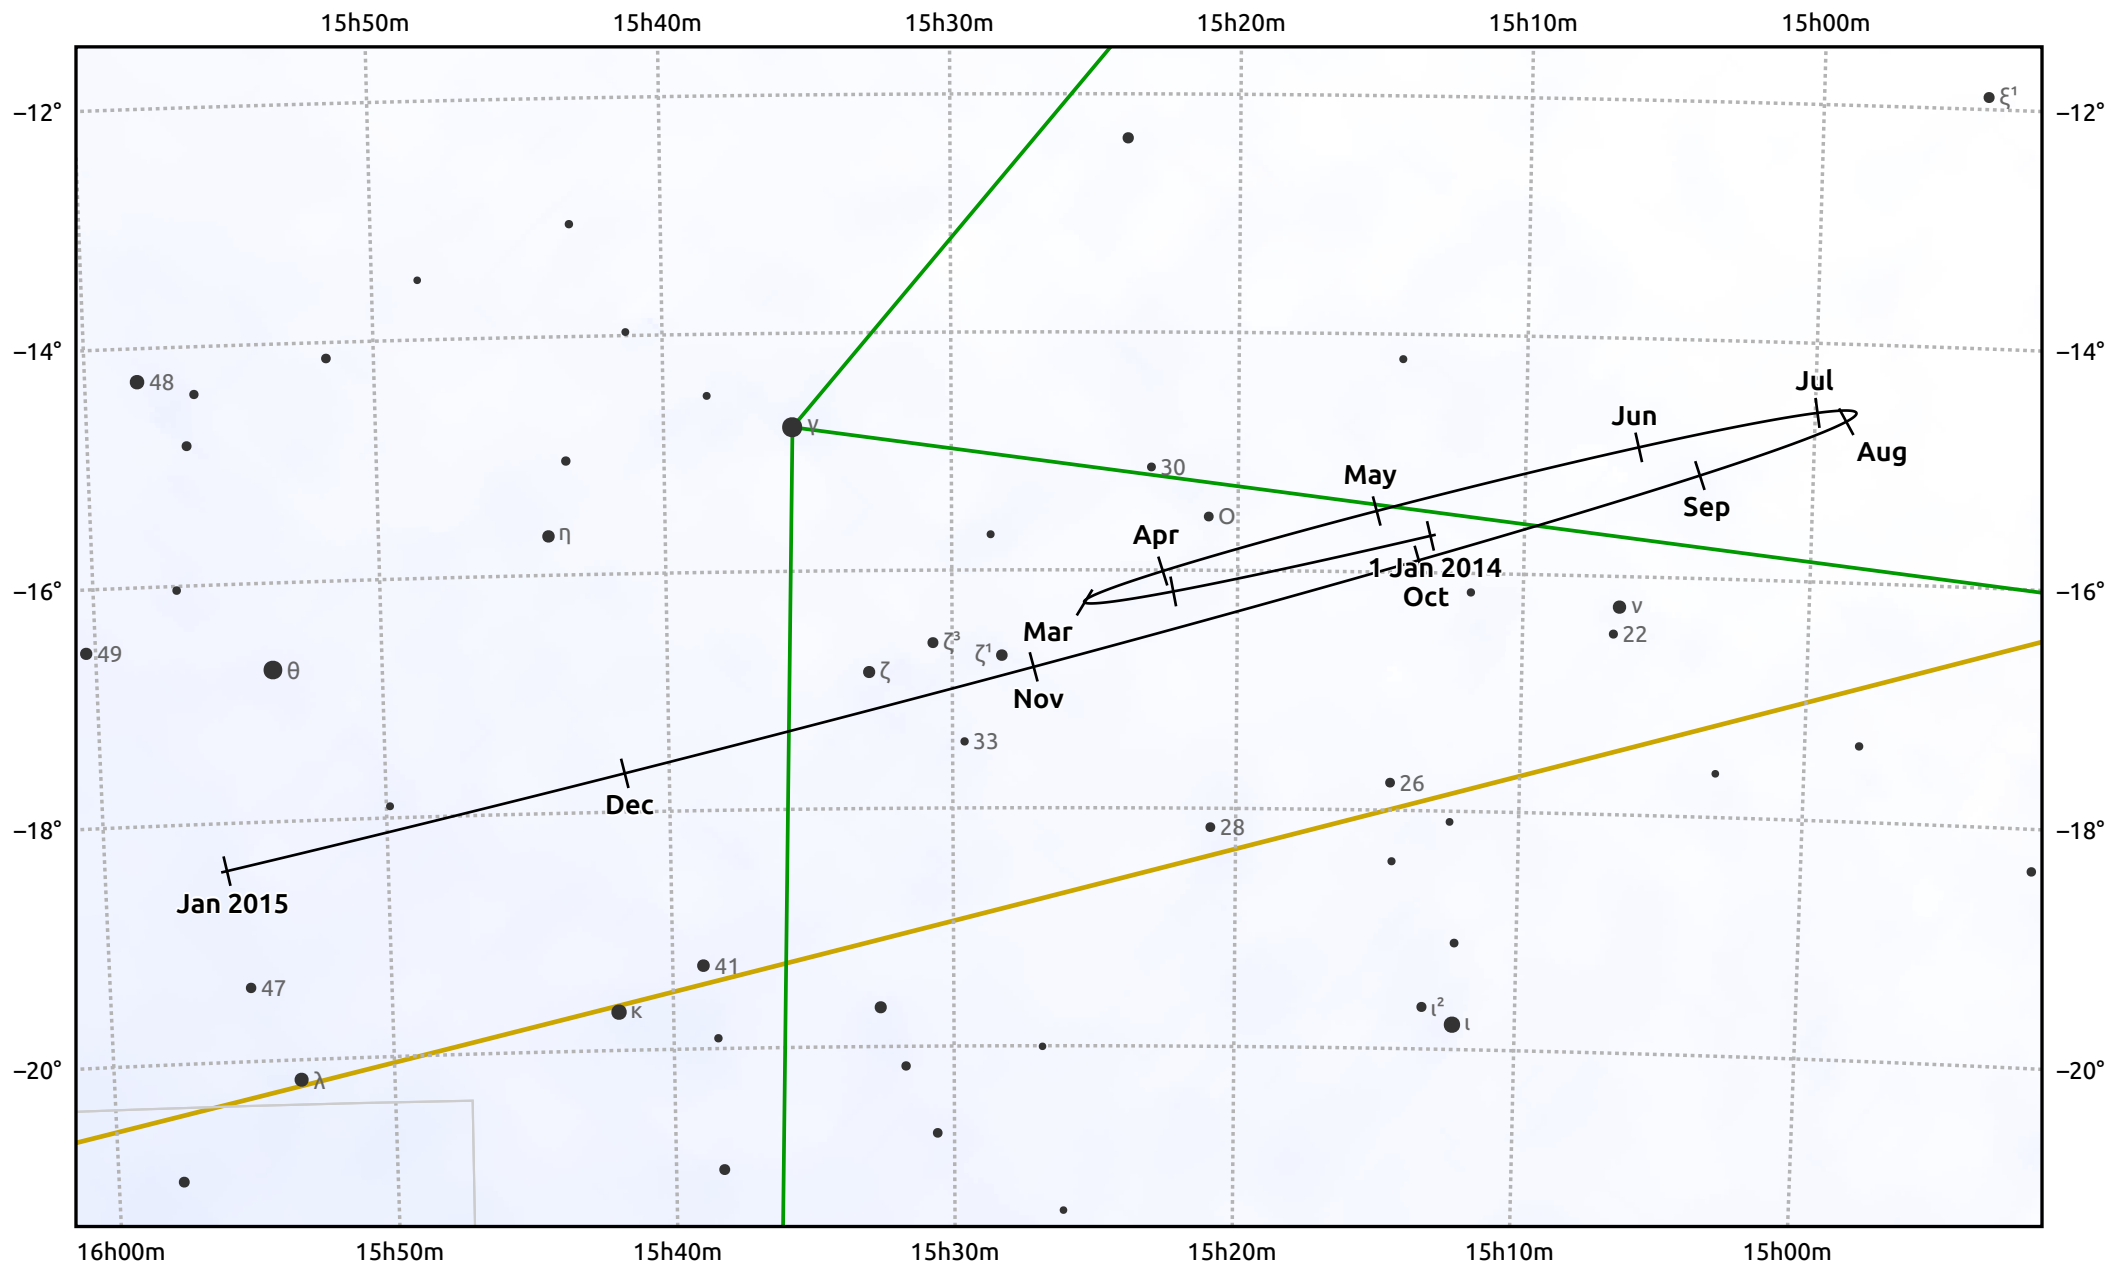

The path of Saturn in 2014

© Dominic Ford 2011–2025. Date markers placed at midnight UTC. Downloaded from <https://in-the-sky.org>

Magnitude scale: • 7.0 • 6.0 • 5.0 • 4.0 • 3.0

— Ecliptic Plane

- Galaxy
- Bright nebula
- Open cluster
- Globular cluster
- Planetary nebula

Date	Mag	Angular size
2014 Jan 1	0.4	15.9"
2014 Apr 1	0.1	18.2"
2014 Jul 1	0.2	17.9"
2014 Oct 1	0.5	15.6"
2015 Jan 1	0.4	15.5"