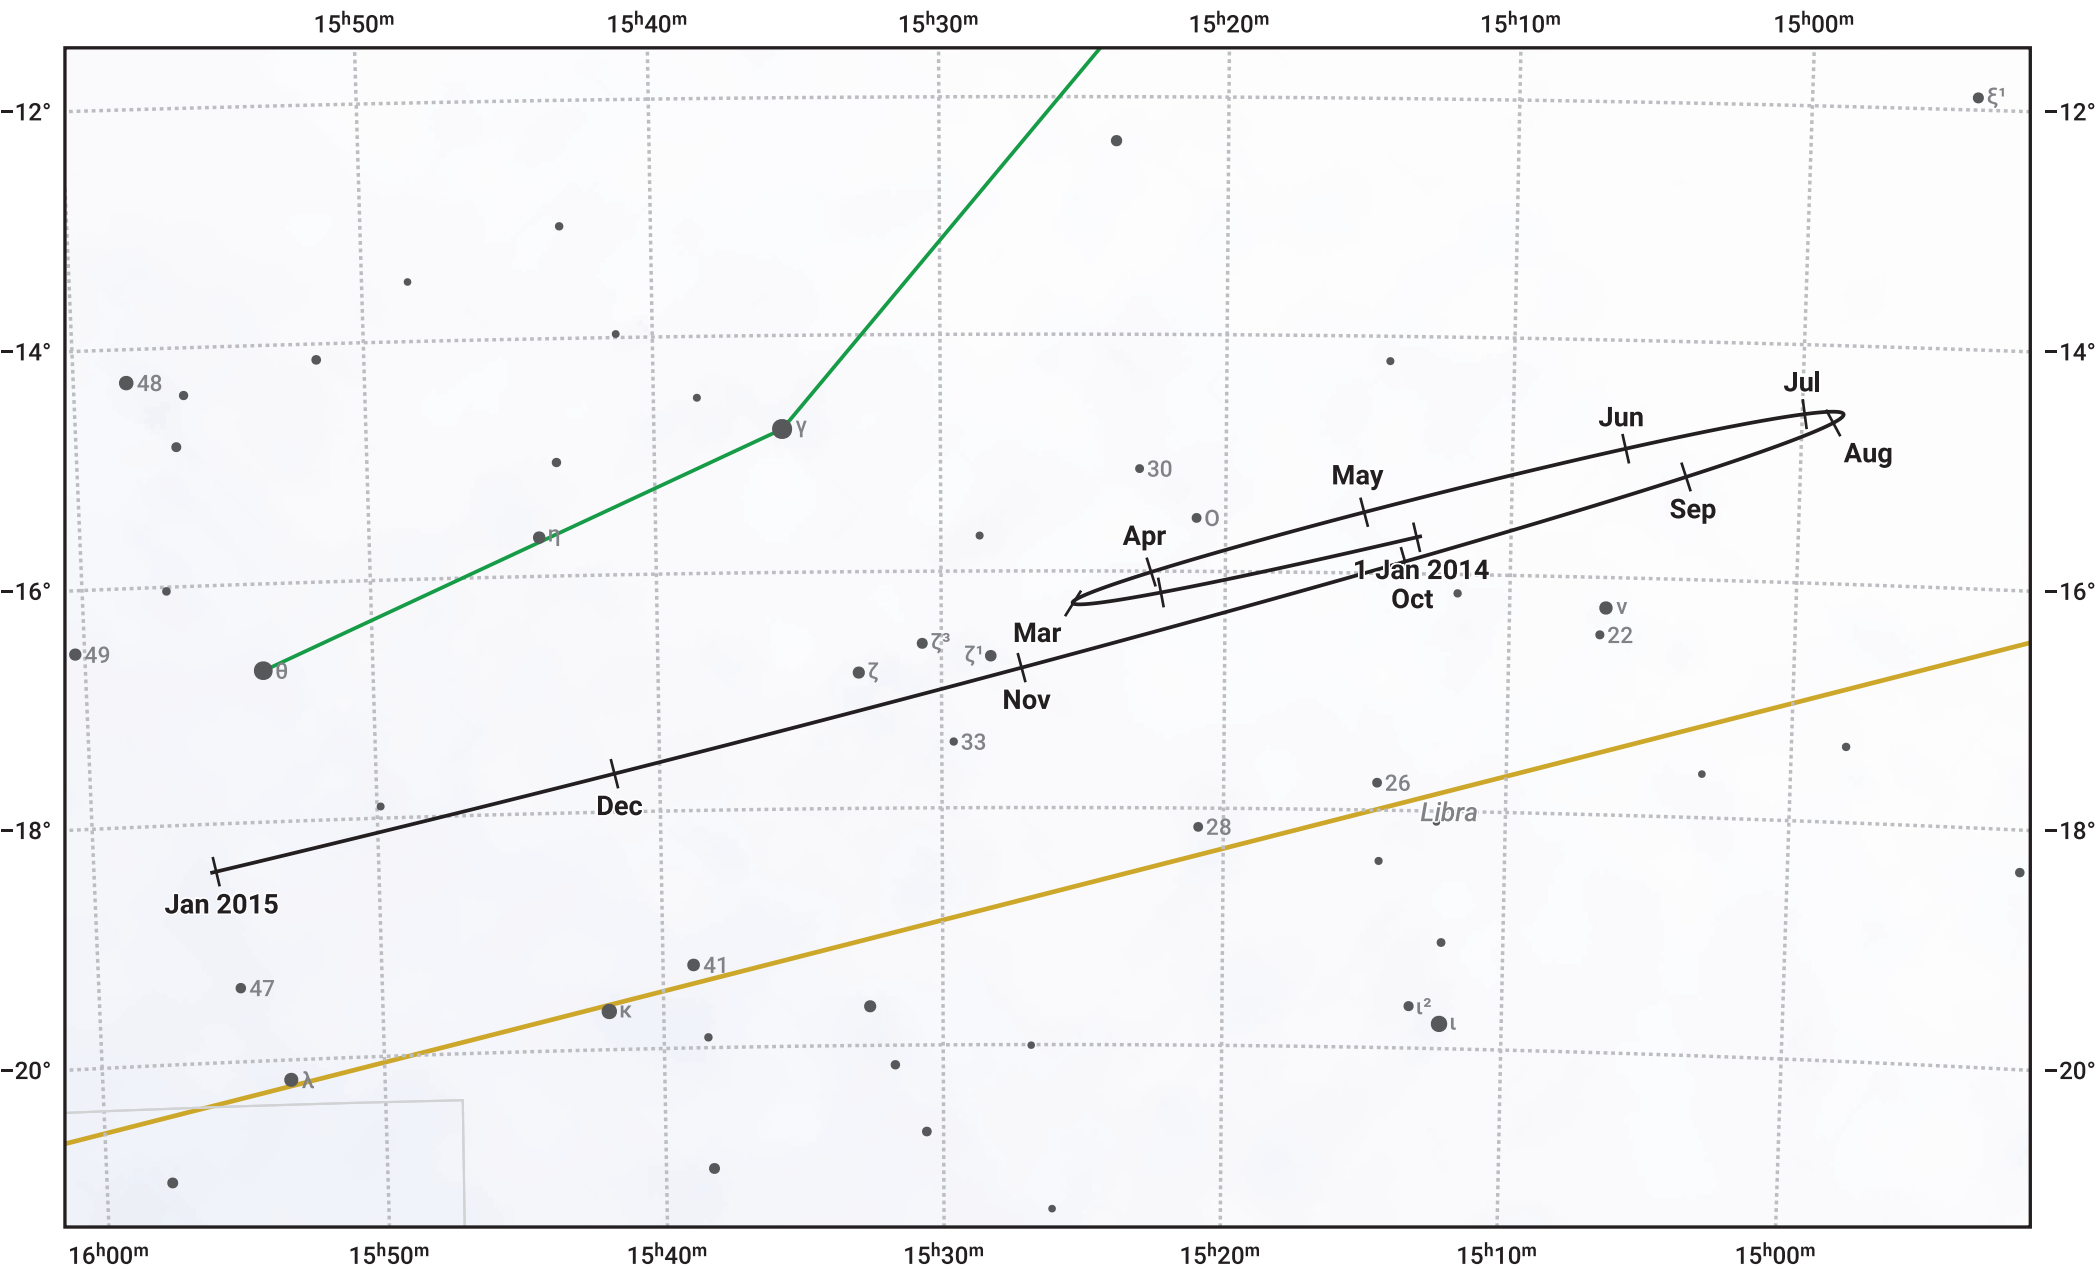

The path of Saturn in 2014

© Dominic Ford 2011–2024. Date markers placed at midnight UTC. Downloaded from <https://in-the-sky.org>

Magnitude scale: • 7.0 • 6.0 • 5.0 ● 4.0 ● 3.0

— Ecliptic Plane

- Galaxy
- Bright nebula
- Open cluster
- Globular cluster

Date	Mag	Angular size
2014 Jan 1	0.4	15.9"
2014 Apr 1	0.1	18.2"
2014 Jul 1	0.2	17.9"
2014 Oct 1	0.5	15.6"
2015 Jan 1	0.4	15.5"