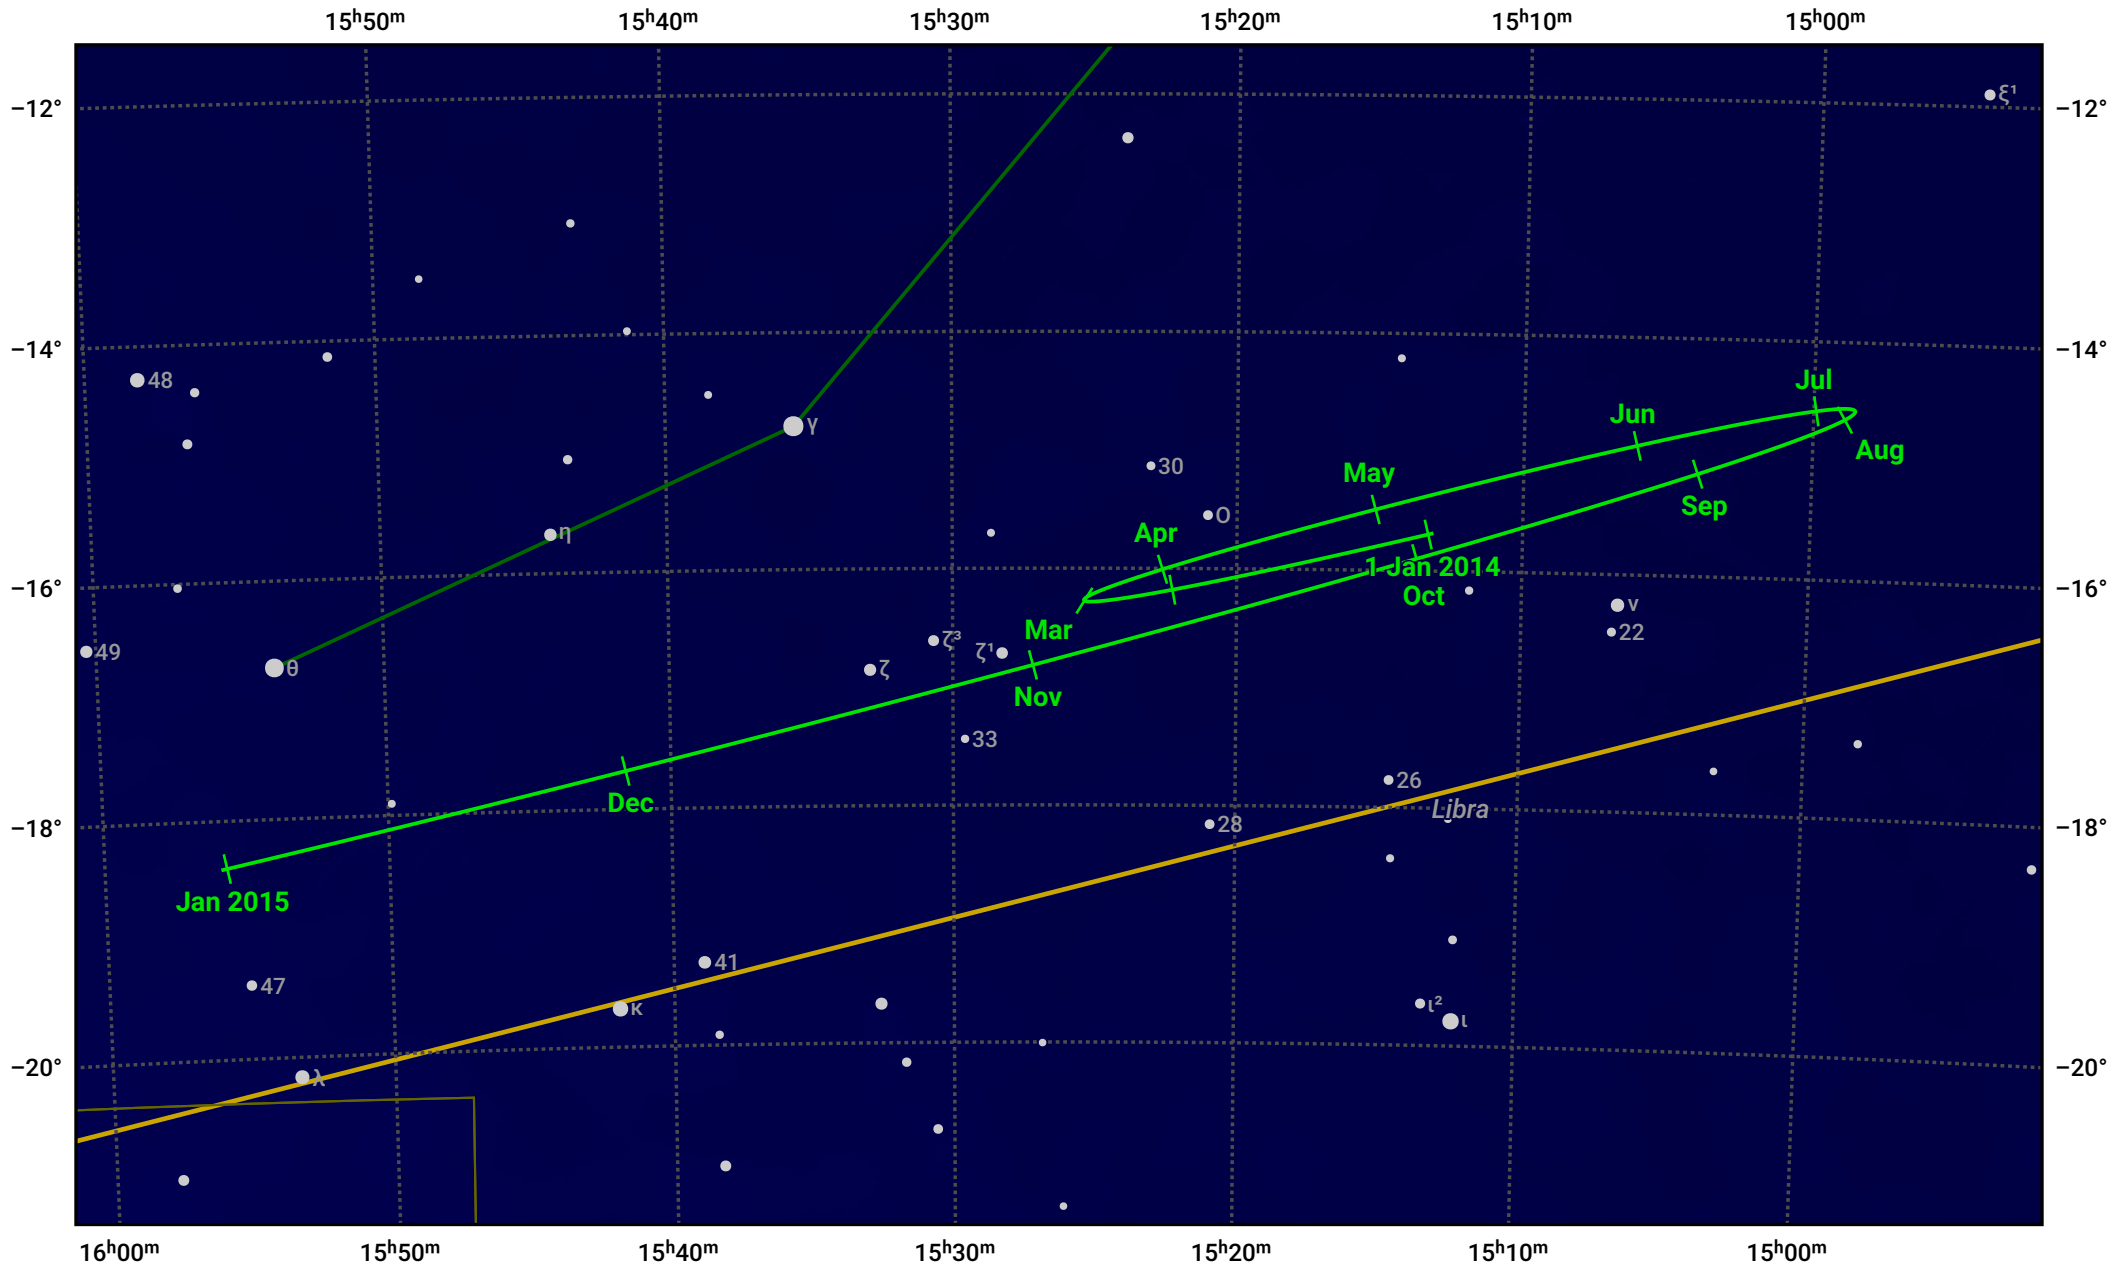

The path of Saturn in 2014

© Dominic Ford 2011–2024. Date markers placed at midnight UTC. Downloaded from <https://in-the-sky.org>

Magnitude scale: ● 7.0 ● 6.0 ● 5.0 ● 4.0 ● 3.0

— Ecliptic Plane

● Galaxy ■ Bright nebula ● Open cluster ● Globular cluster

Date	Mag	Angular size
2014 Jan 1	0.4	15.9"
2014 Apr 1	0.1	18.2"
2014 Jul 1	0.2	17.9"
2014 Oct 1	0.5	15.6"
2015 Jan 1	0.4	15.5"