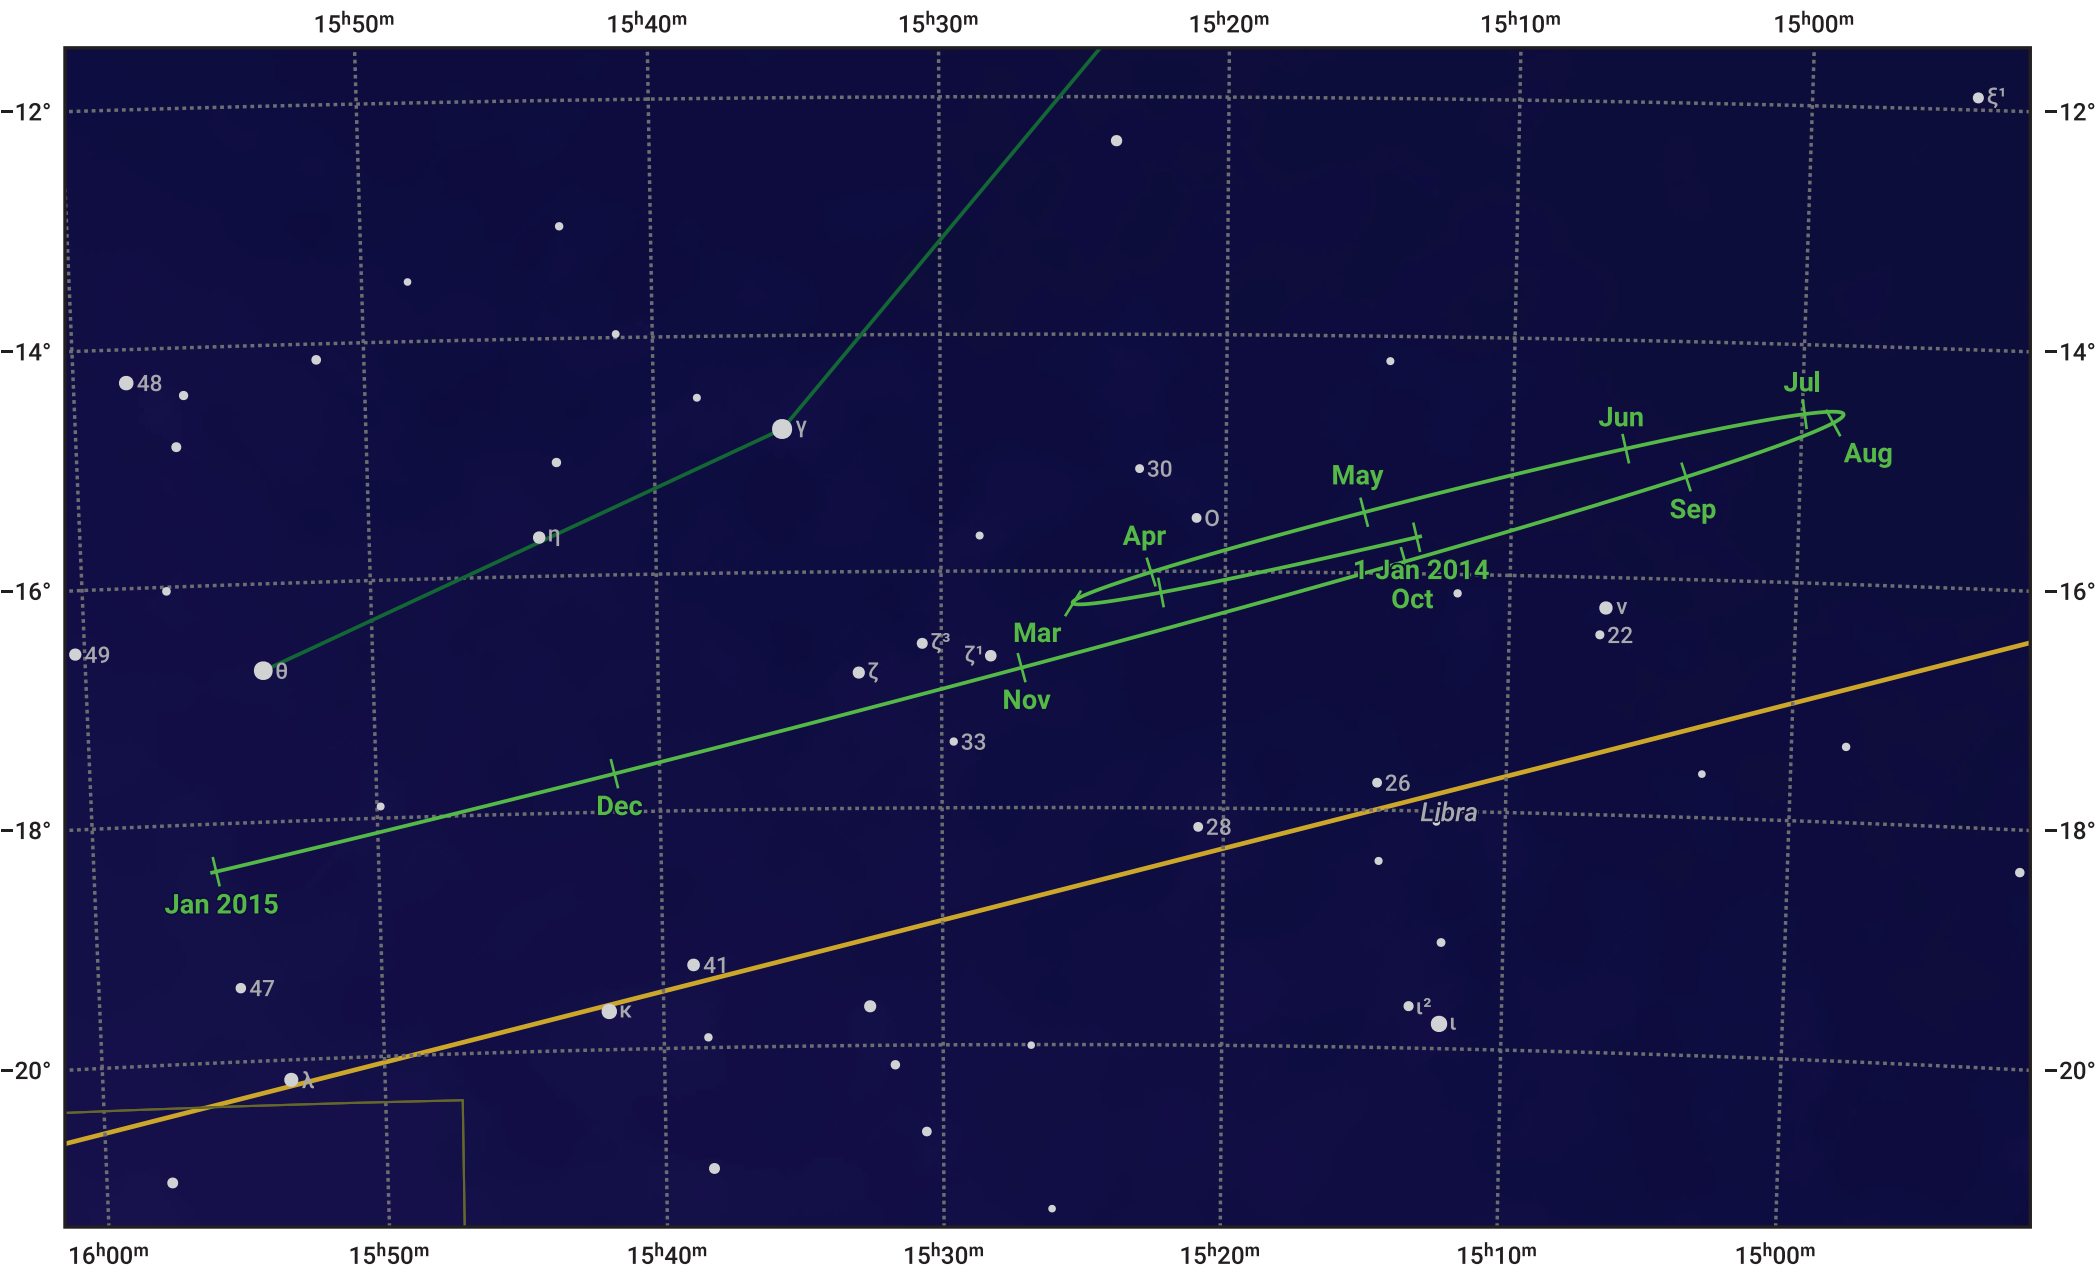

# The path of Saturn in 2014

© Dominic Ford 2011–2024. Date markers placed at midnight UTC. Downloaded from <https://in-the-sky.org>

Magnitude scale: • 7.0 • 6.0 • 5.0 • 4.0 • 3.0

— Ecliptic Plane

- Galaxy
- Bright nebula
- Open cluster
- Globular cluster

Date	Mag	Angular size
2014 Jan 1	0.4	15.9"
2014 Apr 1	0.1	18.2"
2014 Jul 1	0.2	17.9"
2014 Oct 1	0.5	15.6"
2015 Jan 1	0.4	15.5"