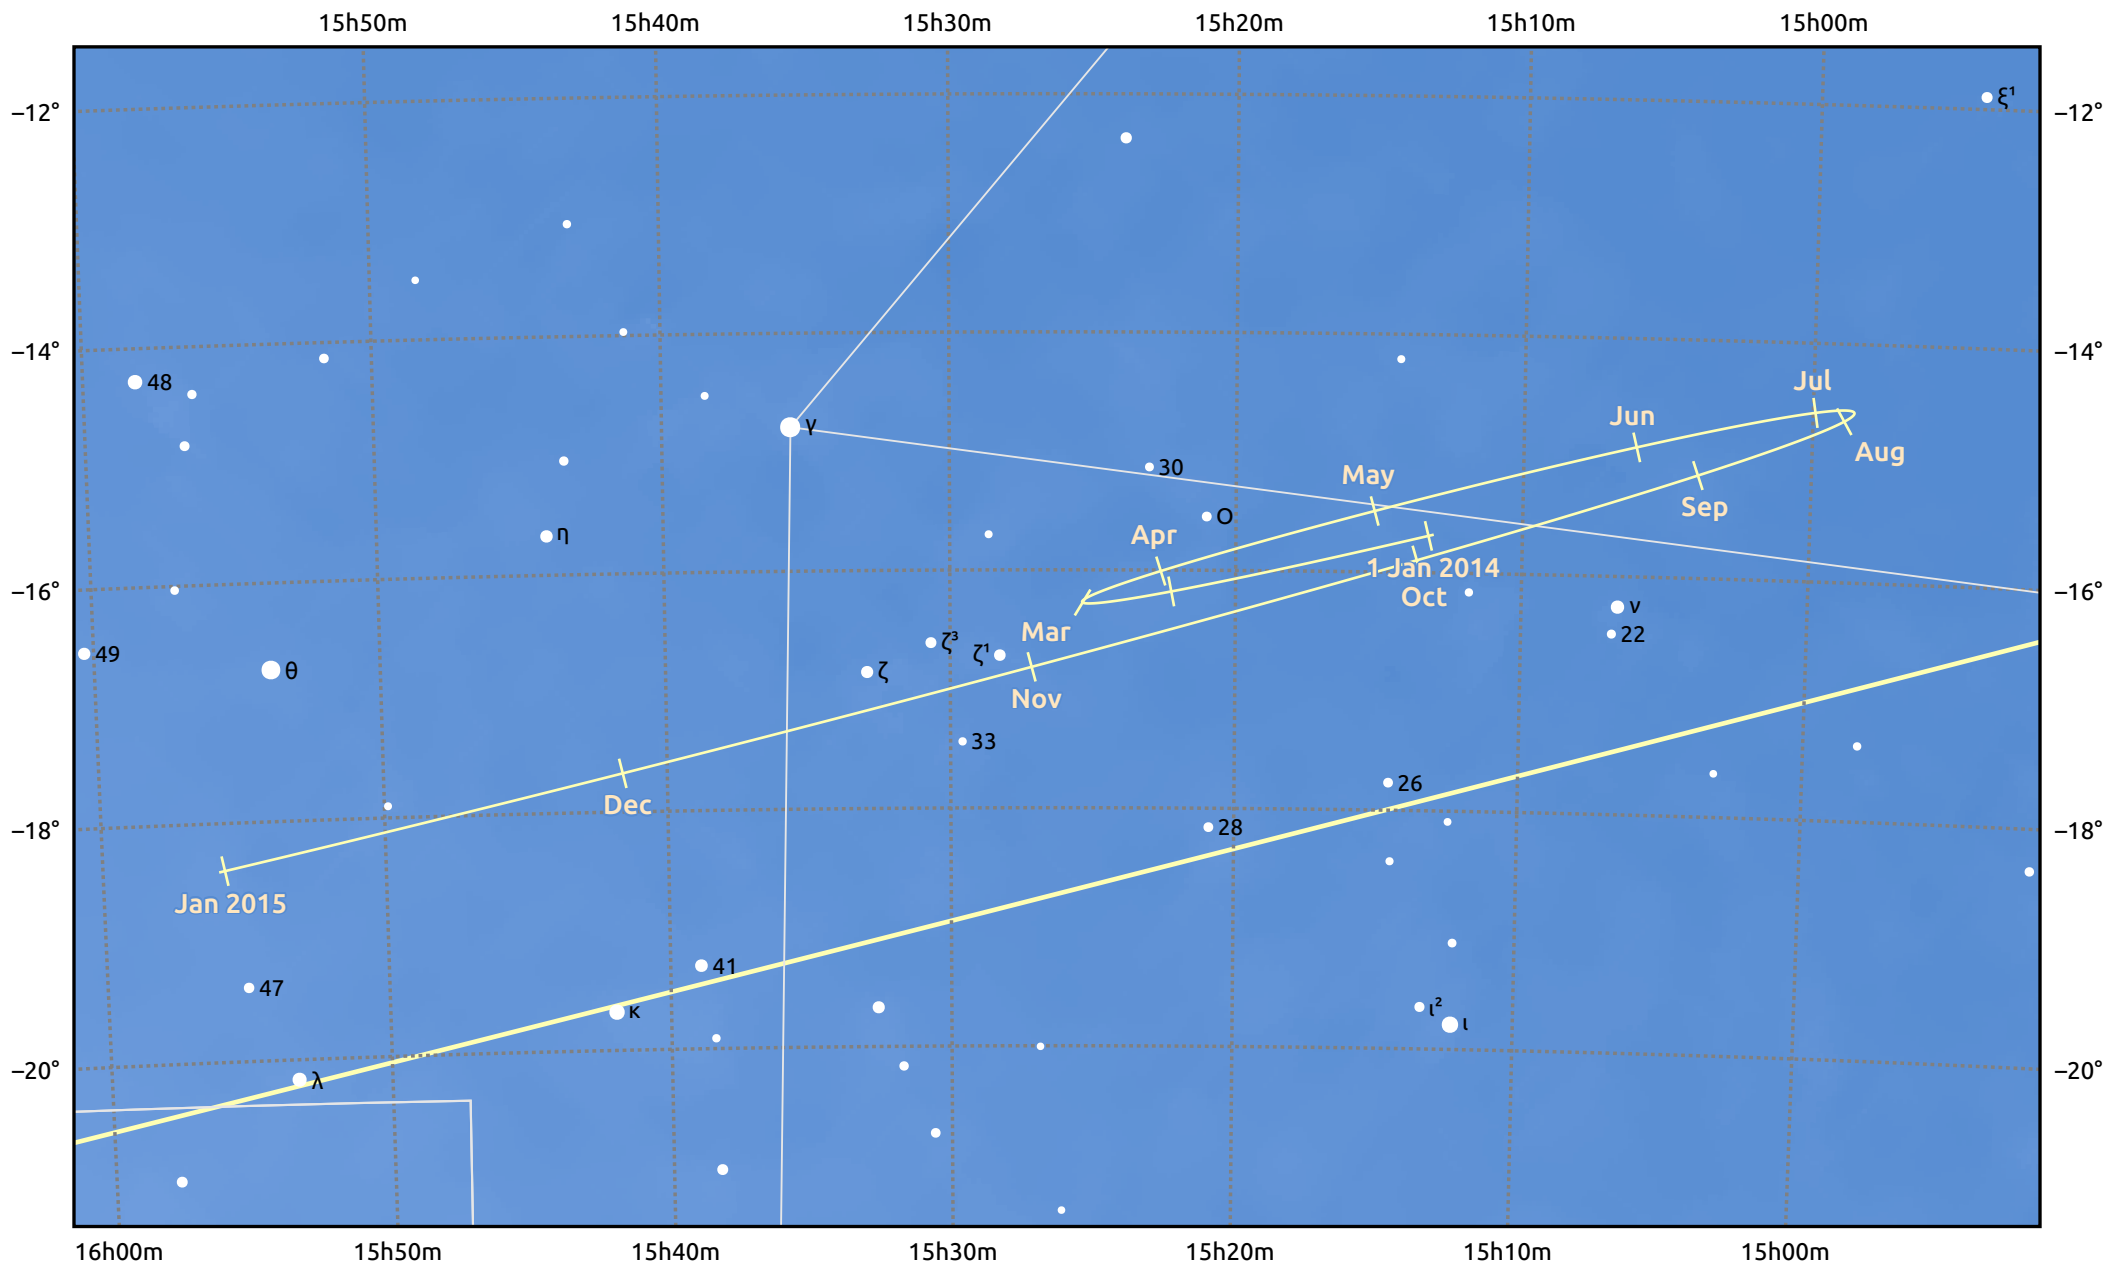

The path of Saturn in 2014

© Dominic Ford 2011–2025. Date markers placed at midnight UTC. Downloaded from <https://in-the-sky.org>

Magnitude scale: • 7.0 • 6.0 • 5.0 • 4.0 ● 3.0

— Ecliptic Plane

Galaxy Bright nebula Open cluster Globular cluster Planetary nebula

Date	Mag	Angular size
2014 Jan 1	0.4	15.9"
2014 Apr 1	0.1	18.2"
2014 Jul 1	0.2	17.9"
2014 Oct 1	0.5	15.6"
2015 Jan 1	0.4	15.5"