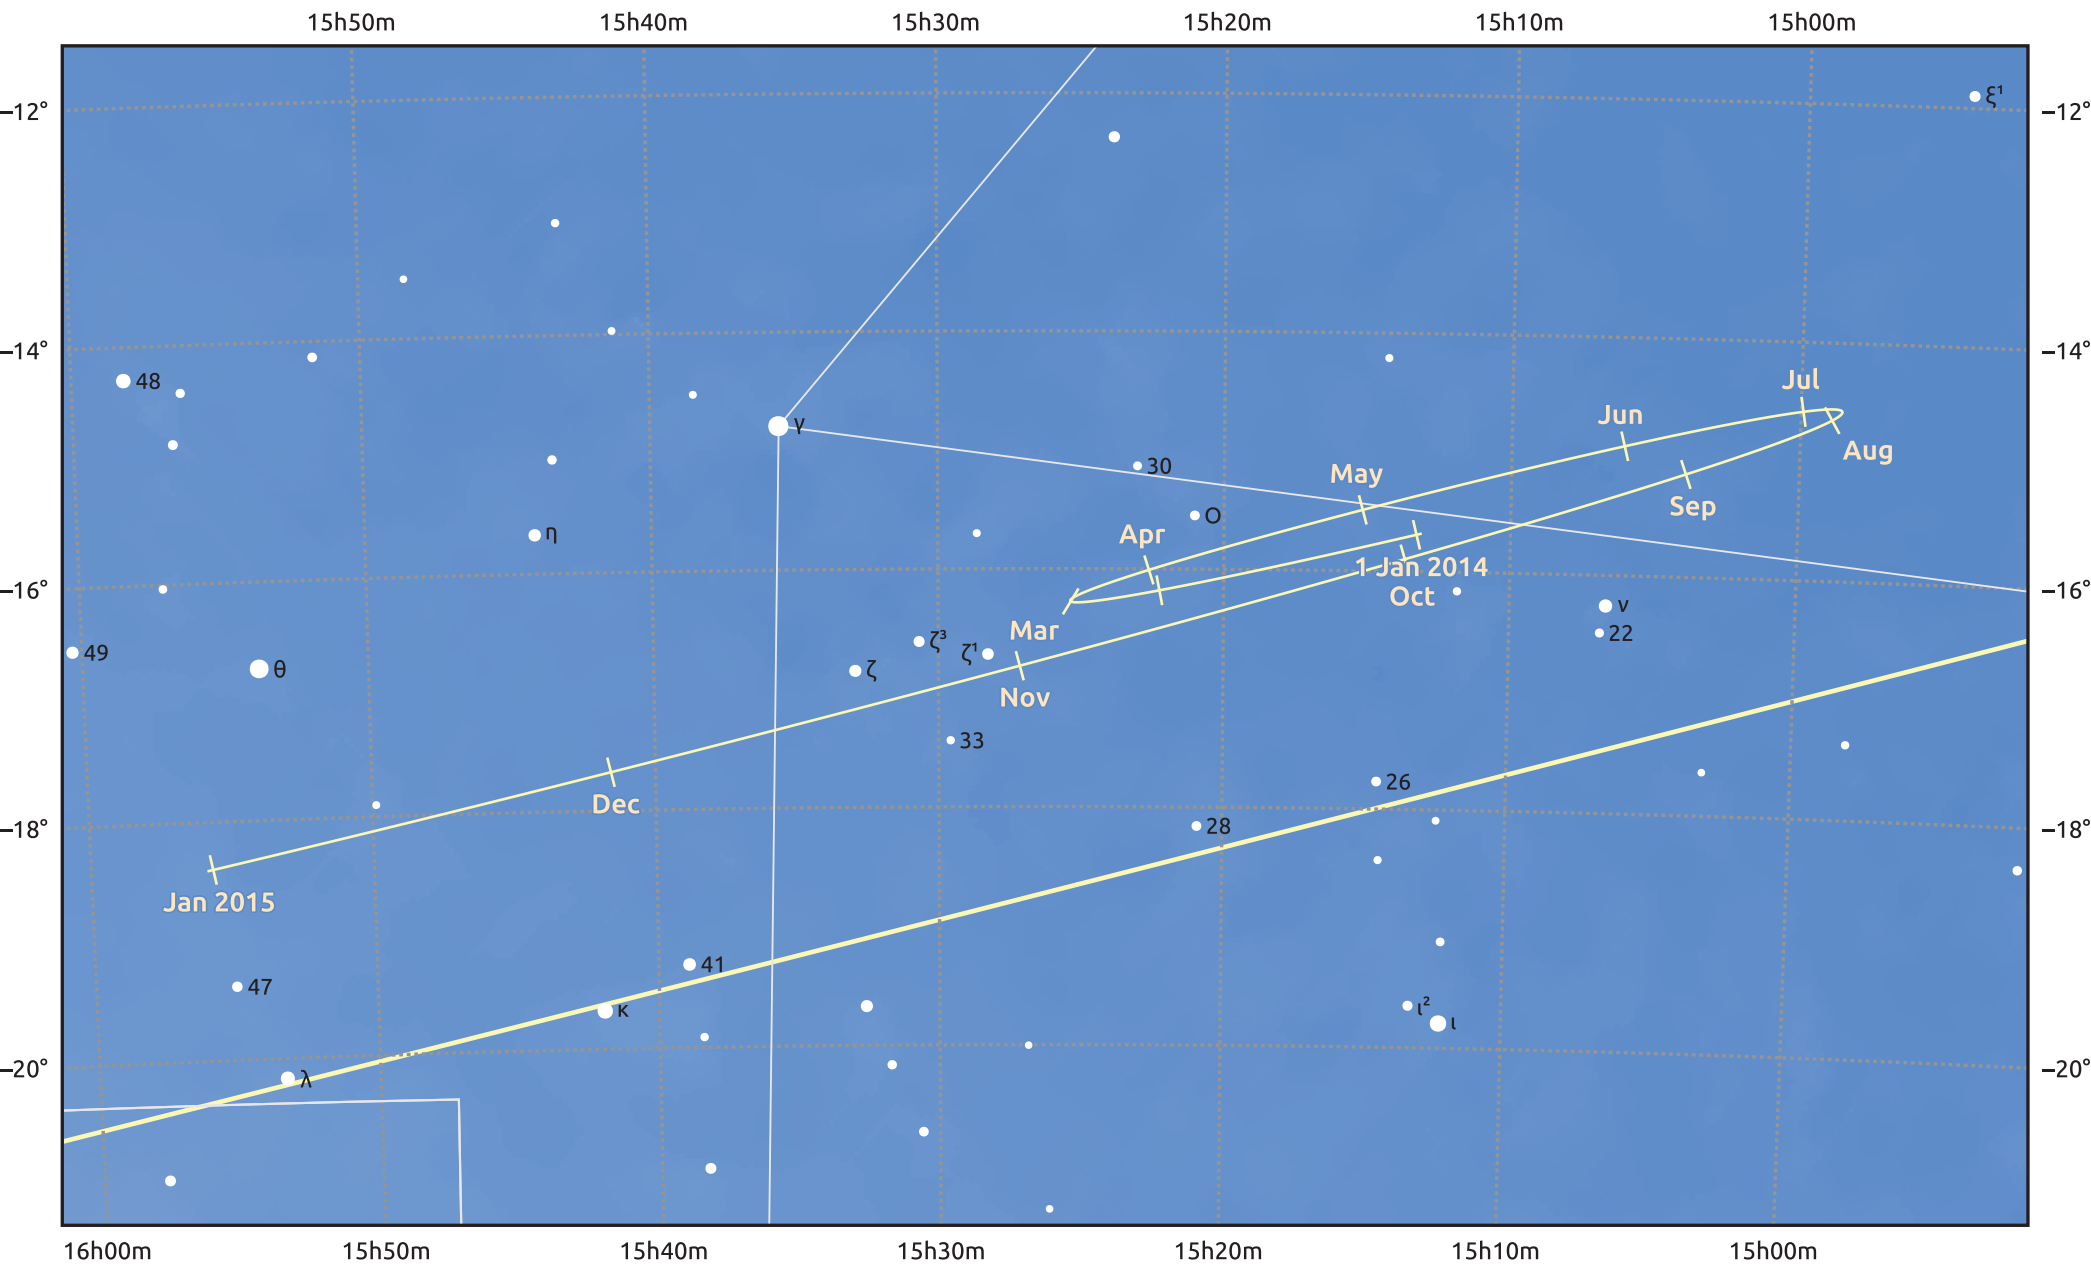

The path of Saturn in 2014

© Dominic Ford 2011–2025. Date markers placed at midnight UTC. Downloaded from <https://in-the-sky.org>

Magnitude scale: • 7.0 • 6.0 • 5.0 • 4.0 ● 3.0

— Ecliptic Plane

Galaxy Bright nebula Open cluster Globular cluster Planetary nebula

Date	Mag	Angular size
2014 Jan 1	0.4	15.9"
2014 Apr 1	0.1	18.2"
2014 Jul 1	0.2	17.9"
2014 Oct 1	0.5	15.6"
2015 Jan 1	0.4	15.5"