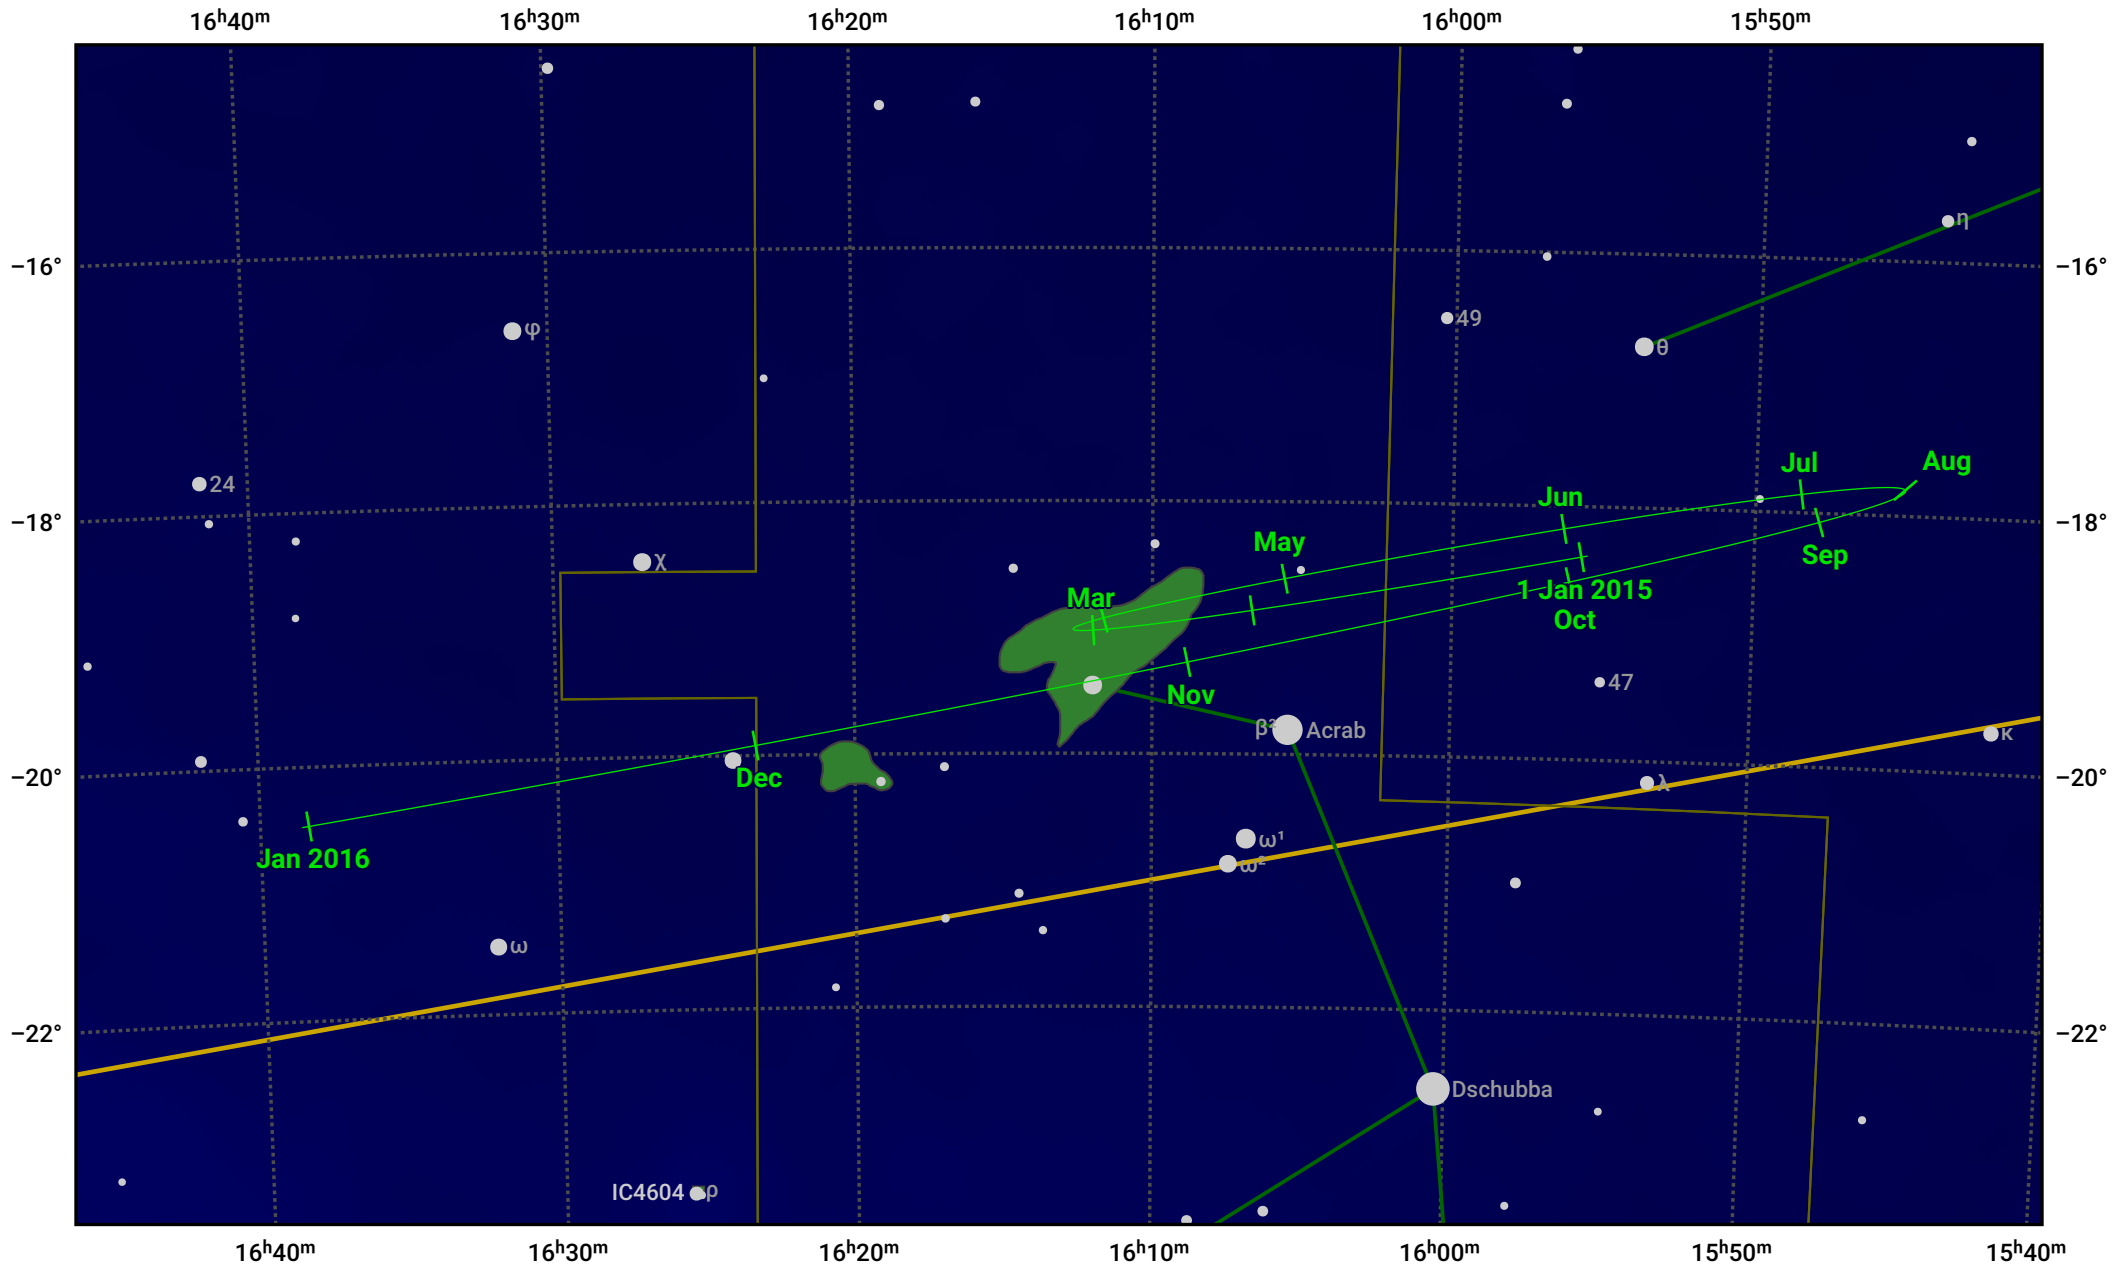

The path of Saturn in 2015

© Dominic Ford 2011–2024. Date markers placed at midnight UTC. Downloaded from <https://in-the-sky.org>

Magnitude scale: • 7.0 • 6.0 • 5.0 • 4.0 • 3.0 • 2.0

— Ecliptic Plane

Galaxy Bright nebula Open cluster Globular cluster

Date	Mag	Angular size
2015 Jan 1	0.4	15.5"
2015 Apr 1	0.1	17.8"
2015 Jul 1	0.1	18.1"
2015 Oct 1	0.4	15.7"
2016 Jan 1	0.4	15.3"