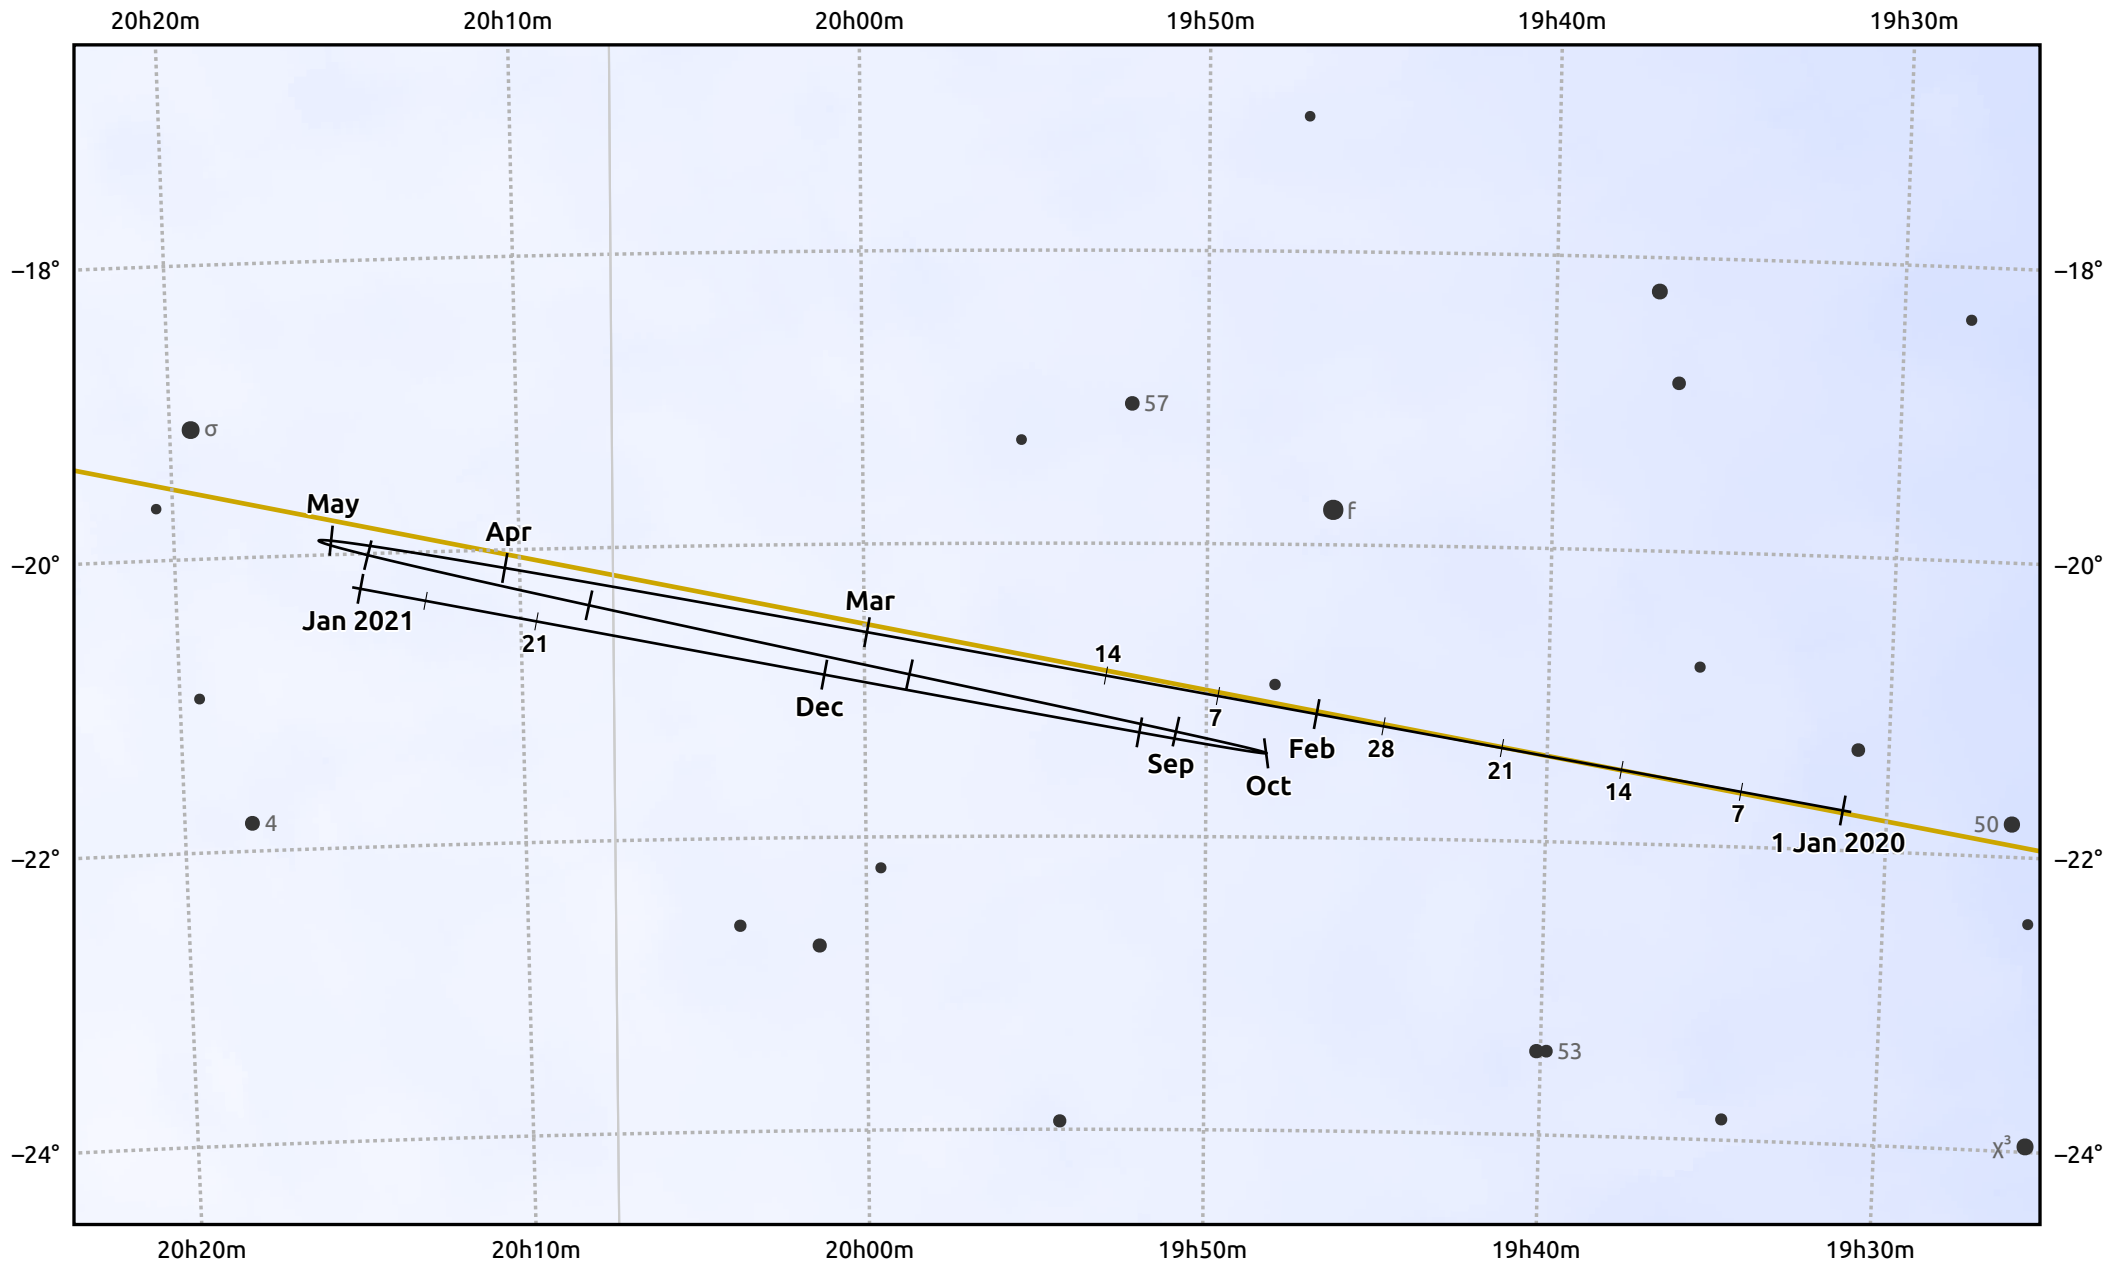

# The path of Saturn in 2020

© Dominic Ford 2011–2025. Date markers placed at midnight UTC. Downloaded from <https://in-the-sky.org>

Magnitude scale: ● 7.0 ● 6.0 ● 5.0 ● 4.0

— Ecliptic Plane

- Galaxy
- Bright nebula
- Open cluster
- ⊕ Globular cluster
- ⊕ Planetary nebula

Date	Mag	Angular size
2020 Jan 1	0.5	15.1"
2020 Apr 1	0.4	16.1"
2020 Jul 1	0.1	18.4"
2020 Oct 1	0.2	17.2"
2021 Jan 1	0.5	15.2"