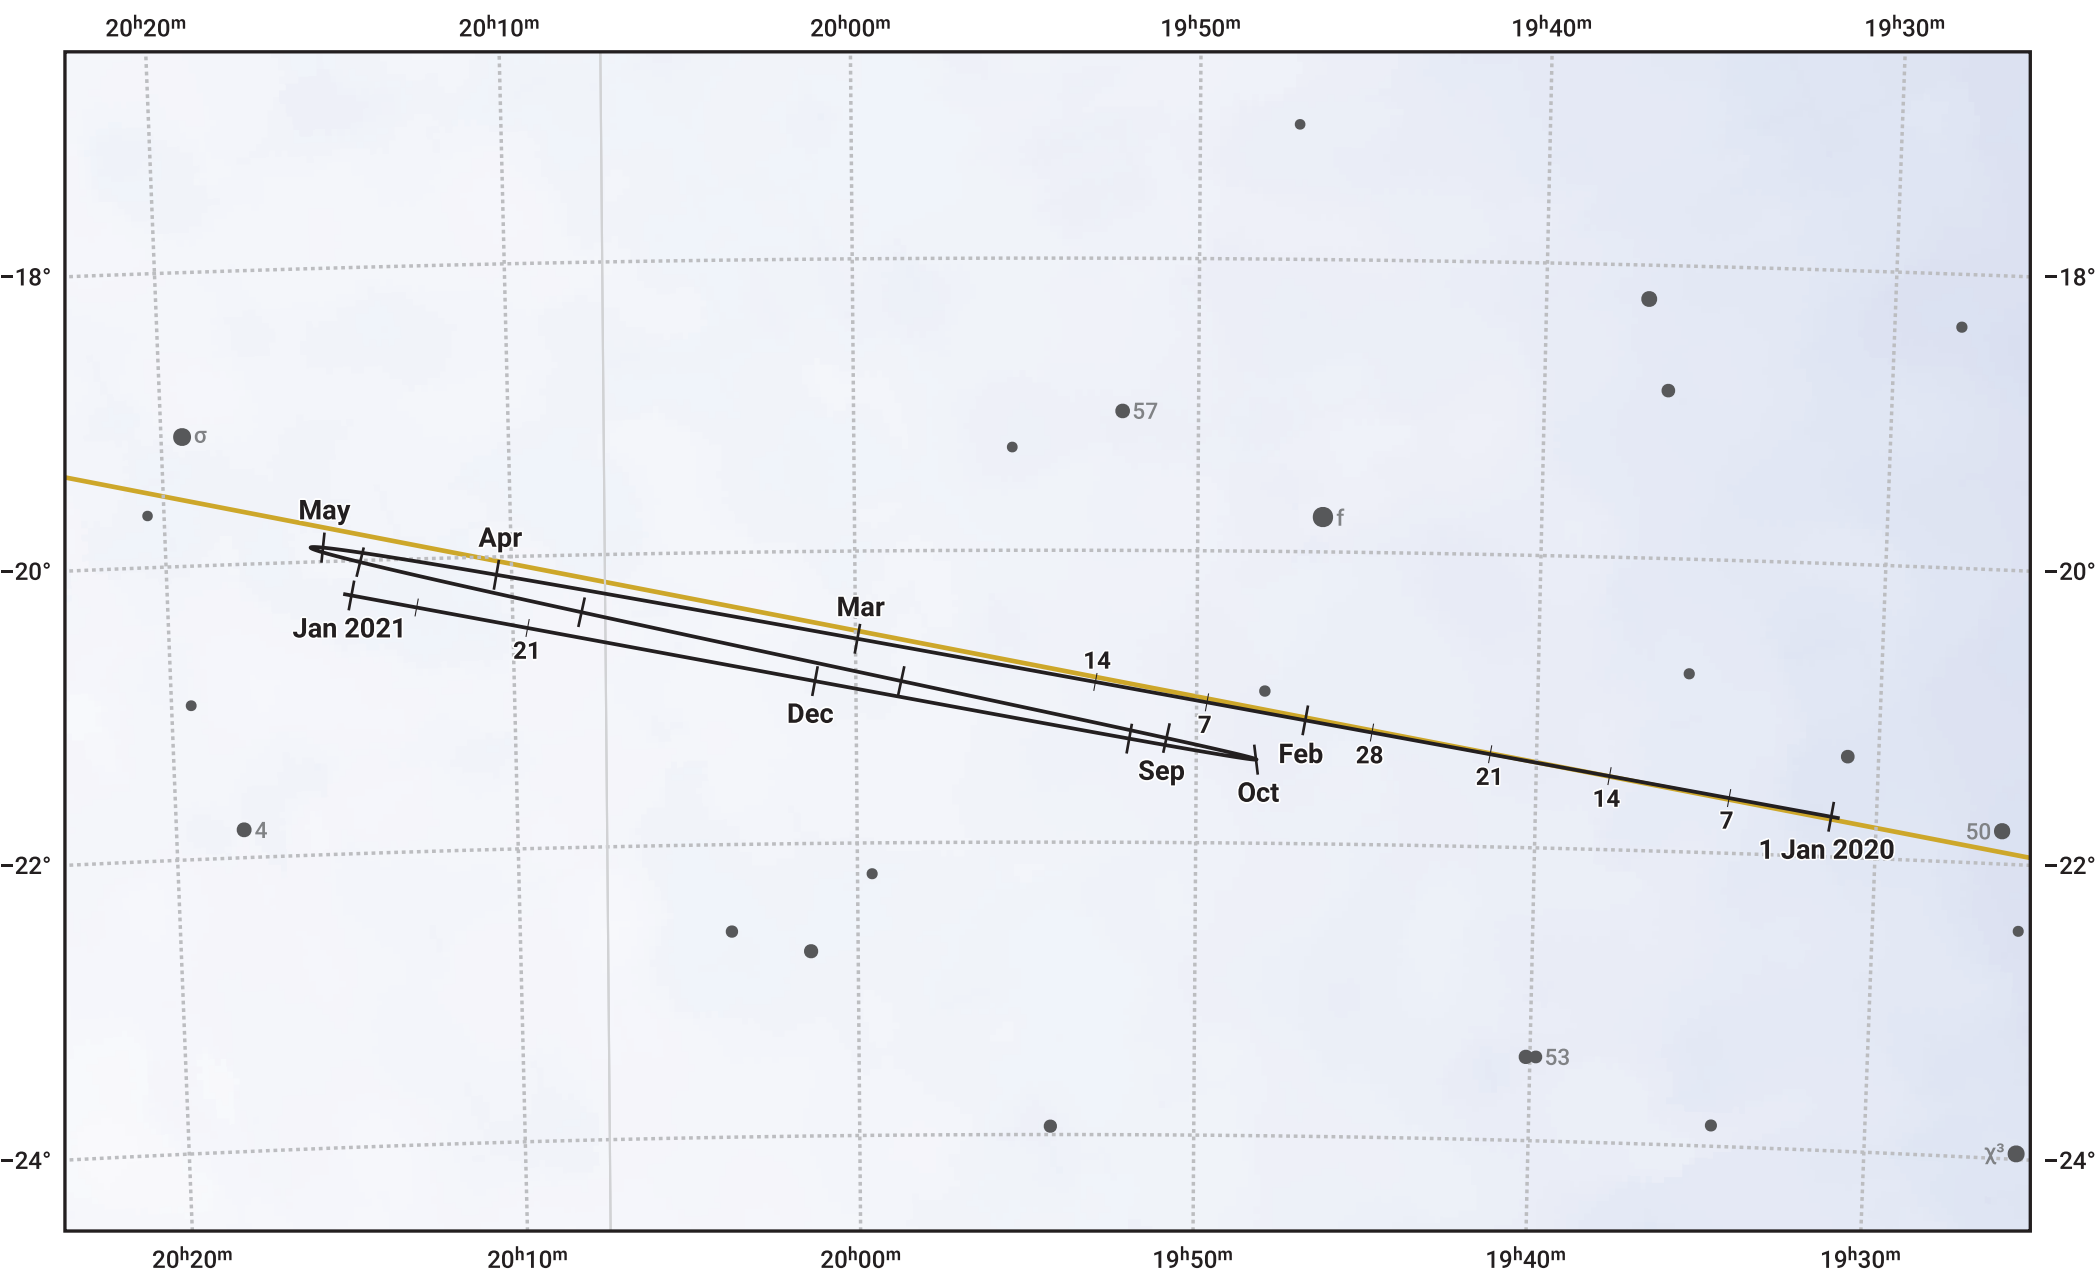

The path of Saturn in 2020

© Dominic Ford 2011–2024. Date markers placed at midnight UTC. Downloaded from <https://in-the-sky.org>

Magnitude scale: ● 7.0 ● 6.0 ● 5.0 ● 4.0

— Ecliptic Plane

- Galaxy
- Bright nebula
- Open cluster
- ⊕ Globular cluster

Date	Mag	Angular size
2020 Jan 1	0.5	15.1"
2020 Apr 1	0.4	16.1"
2020 Jul 1	0.1	18.4"
2020 Oct 1	0.2	17.2"
2021 Jan 1	0.5	15.2"