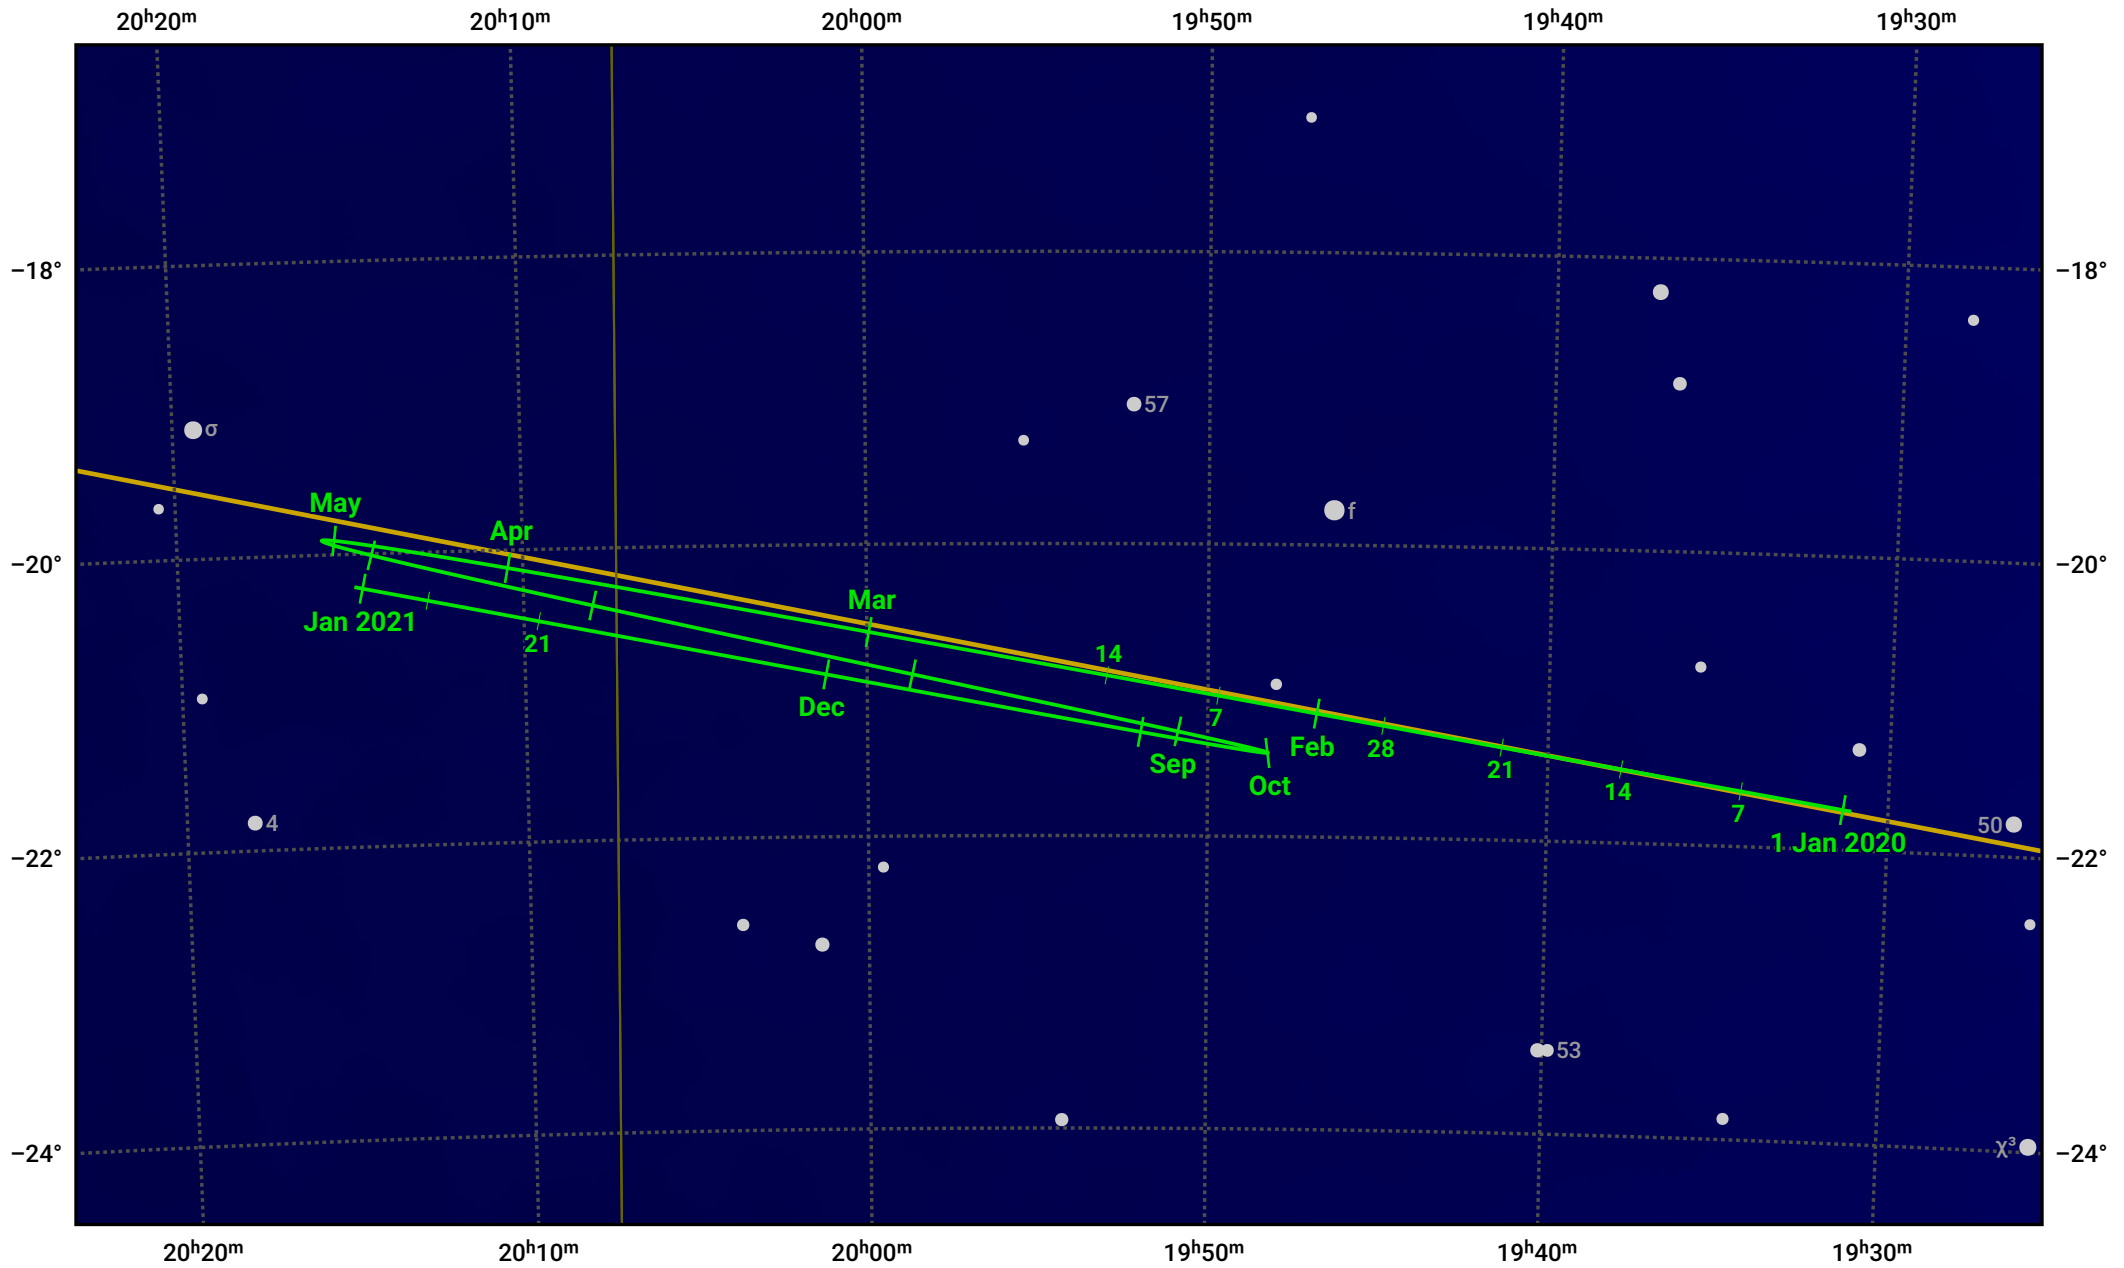

The path of Saturn in 2020

© Dominic Ford 2011–2024. Date markers placed at midnight UTC. Downloaded from <https://in-the-sky.org>

Magnitude scale: ● 7.0 ● 6.0 ● 5.0 ● 4.0

— Ecliptic Plane

● Galaxy ■ Bright nebula ● Open cluster ● Globular cluster

Date	Mag	Angular size
2020 Jan 1	0.5	15.1"
2020 Apr 1	0.4	16.1"
2020 Jul 1	0.1	18.4"
2020 Oct 1	0.2	17.2"
2021 Jan 1	0.5	15.2"