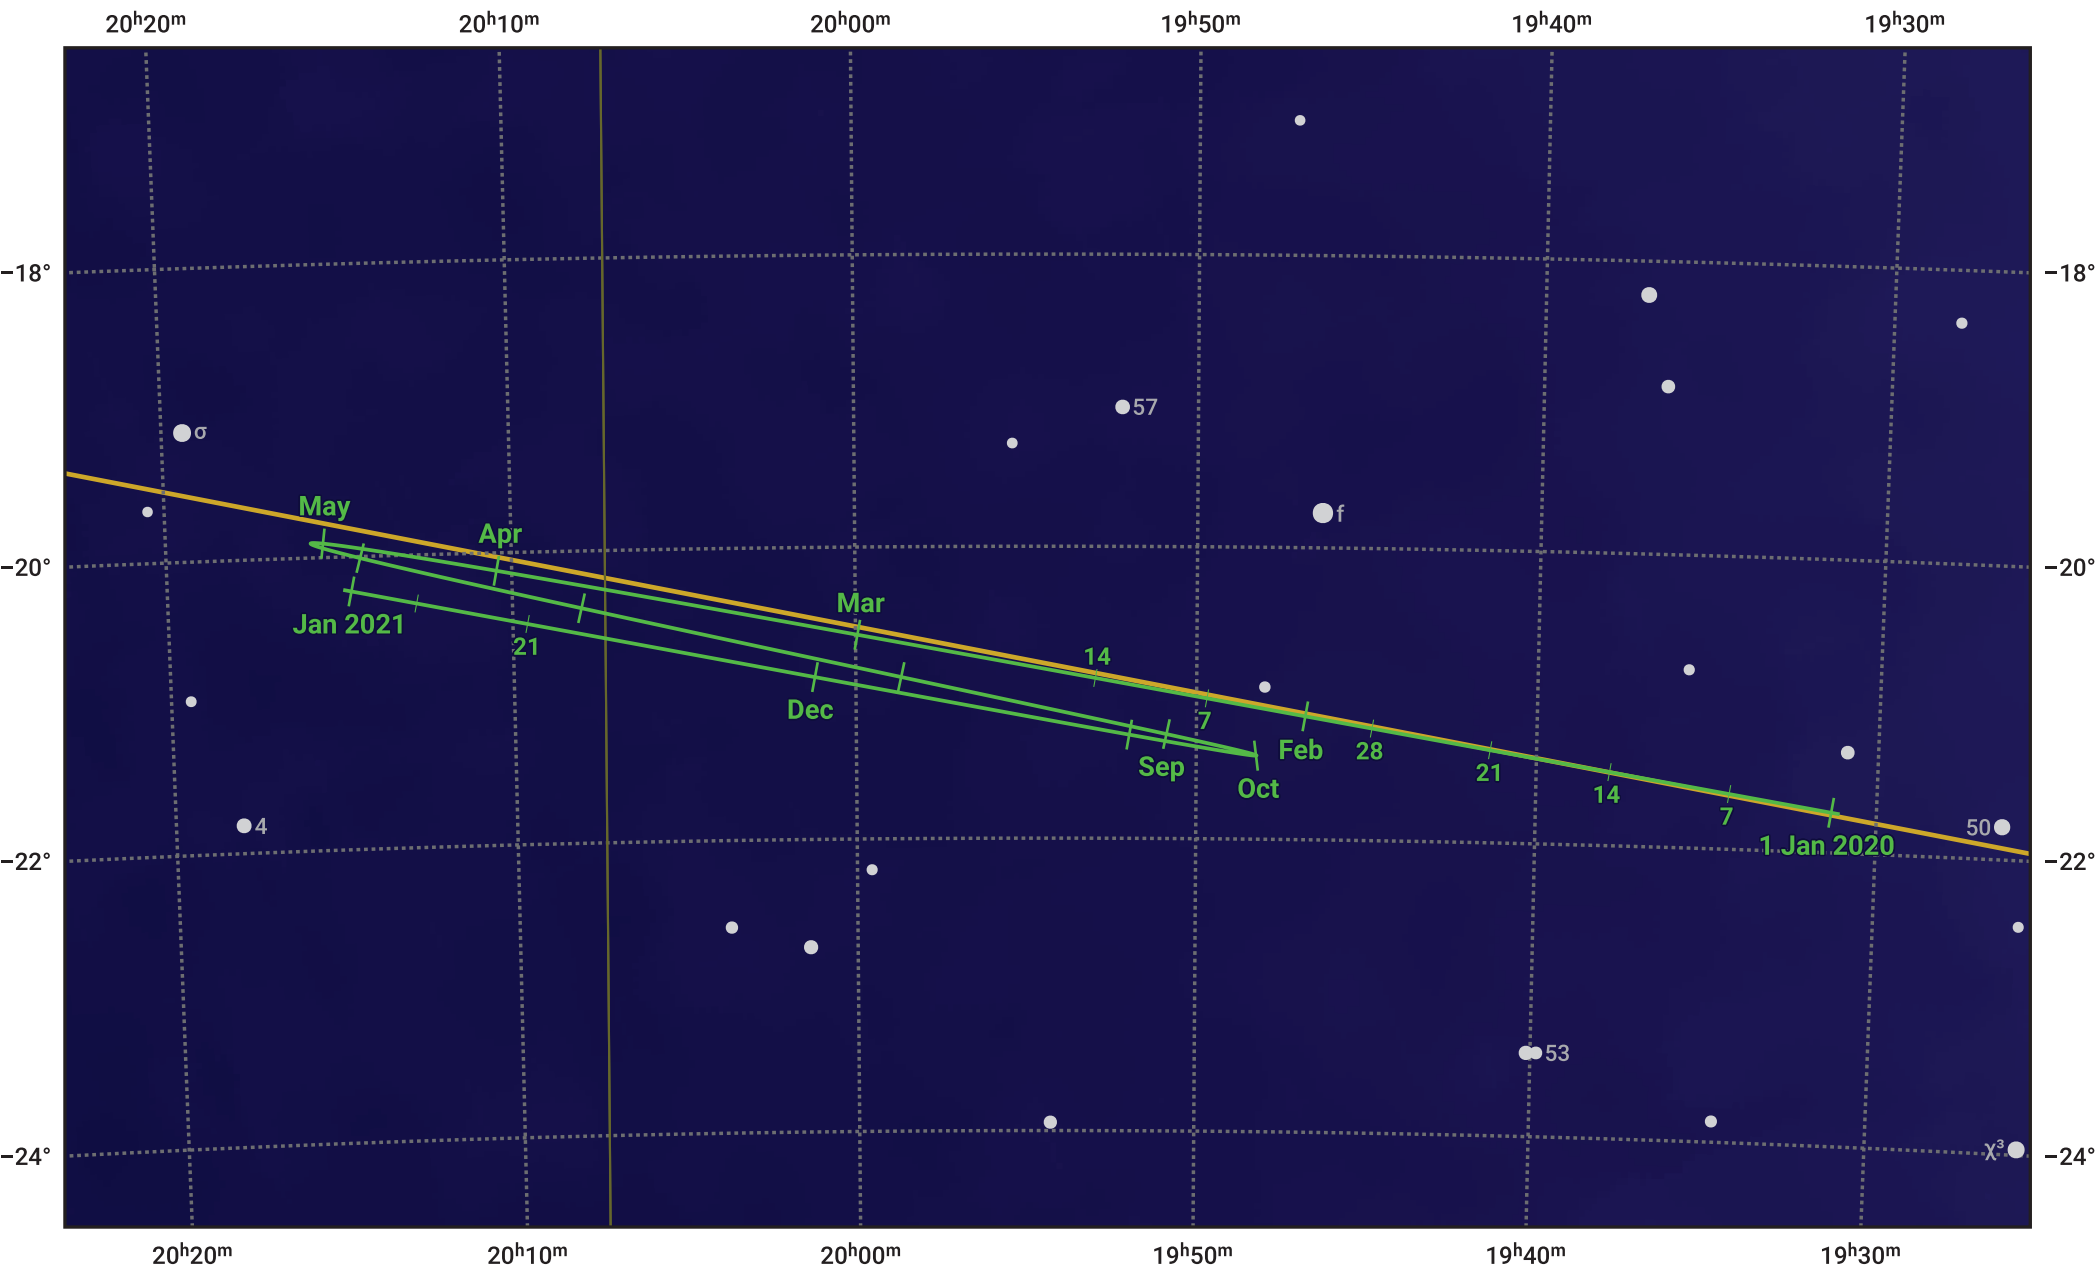

The path of Saturn in 2020

© Dominic Ford 2011–2024. Date markers placed at midnight UTC. Downloaded from <https://in-the-sky.org>

Magnitude scale: ● 7.0 ● 6.0 ● 5.0 ● 4.0

— Ecliptic Plane

-  Galaxy
-  Bright nebula
-  Open cluster
-  Globular cluster

Date	Mag	Angular size
2020 Jan 1	0.5	15.1"
2020 Apr 1	0.4	16.1"
2020 Jul 1	0.1	18.4"
2020 Oct 1	0.2	17.2"
2021 Jan 1	0.5	15.2"