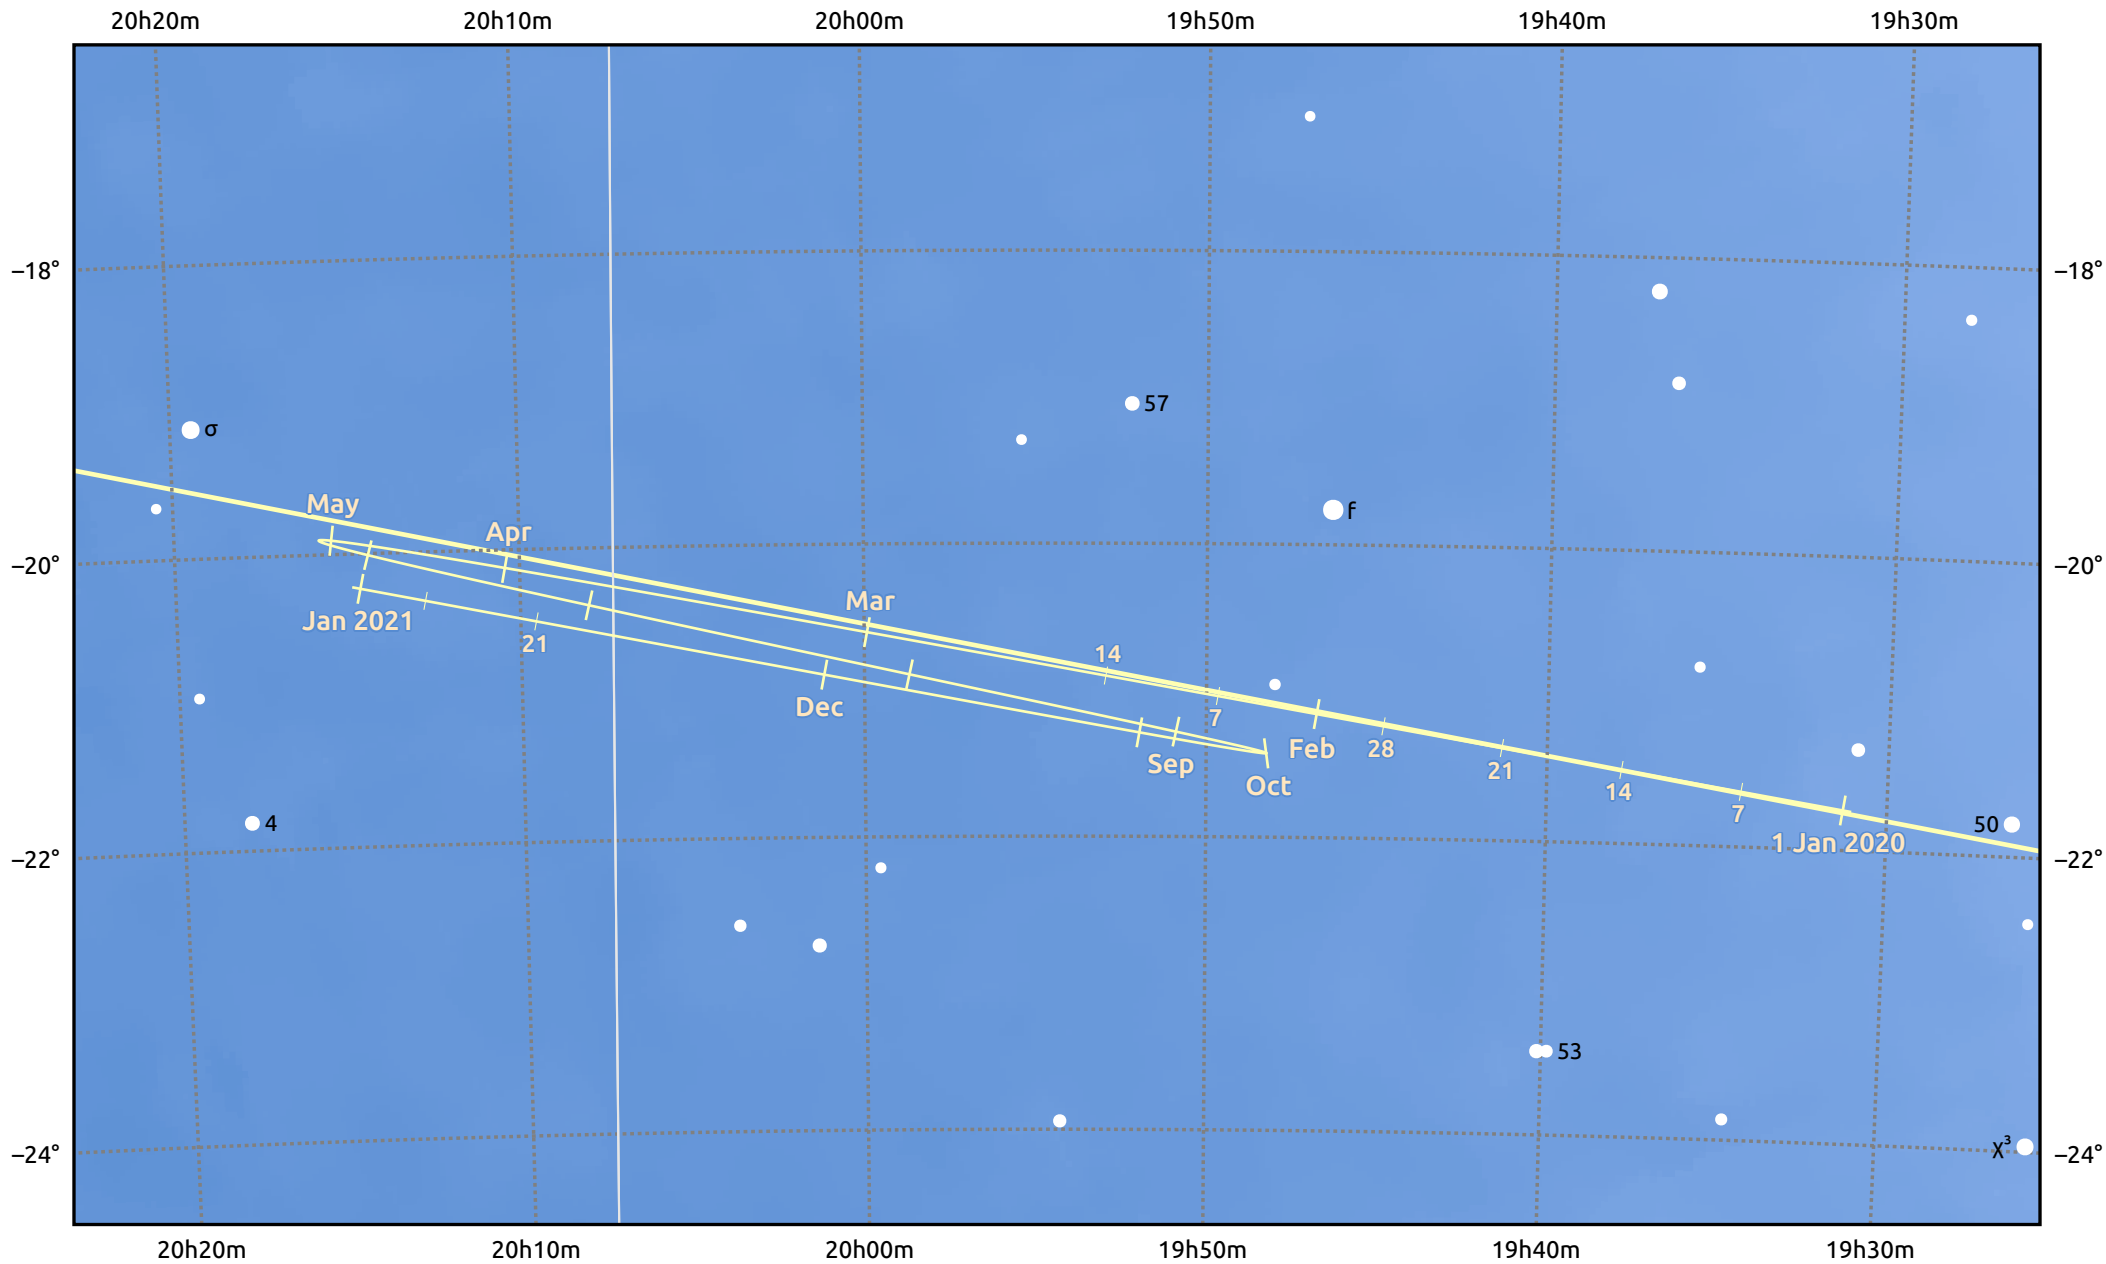

The path of Saturn in 2020

© Dominic Ford 2011–2025. Date markers placed at midnight UTC. Downloaded from <https://in-the-sky.org>

Magnitude scale: ● 7.0 ● 6.0 ● 5.0 ● 4.0

— Ecliptic Plane

Galaxy Bright nebula Open cluster Globular cluster Planetary nebula

Date	Mag	Angular size
2020 Jan 1	0.5	15.1"
2020 Apr 1	0.4	16.1"
2020 Jul 1	0.1	18.4"
2020 Oct 1	0.2	17.2"
2021 Jan 1	0.5	15.2"