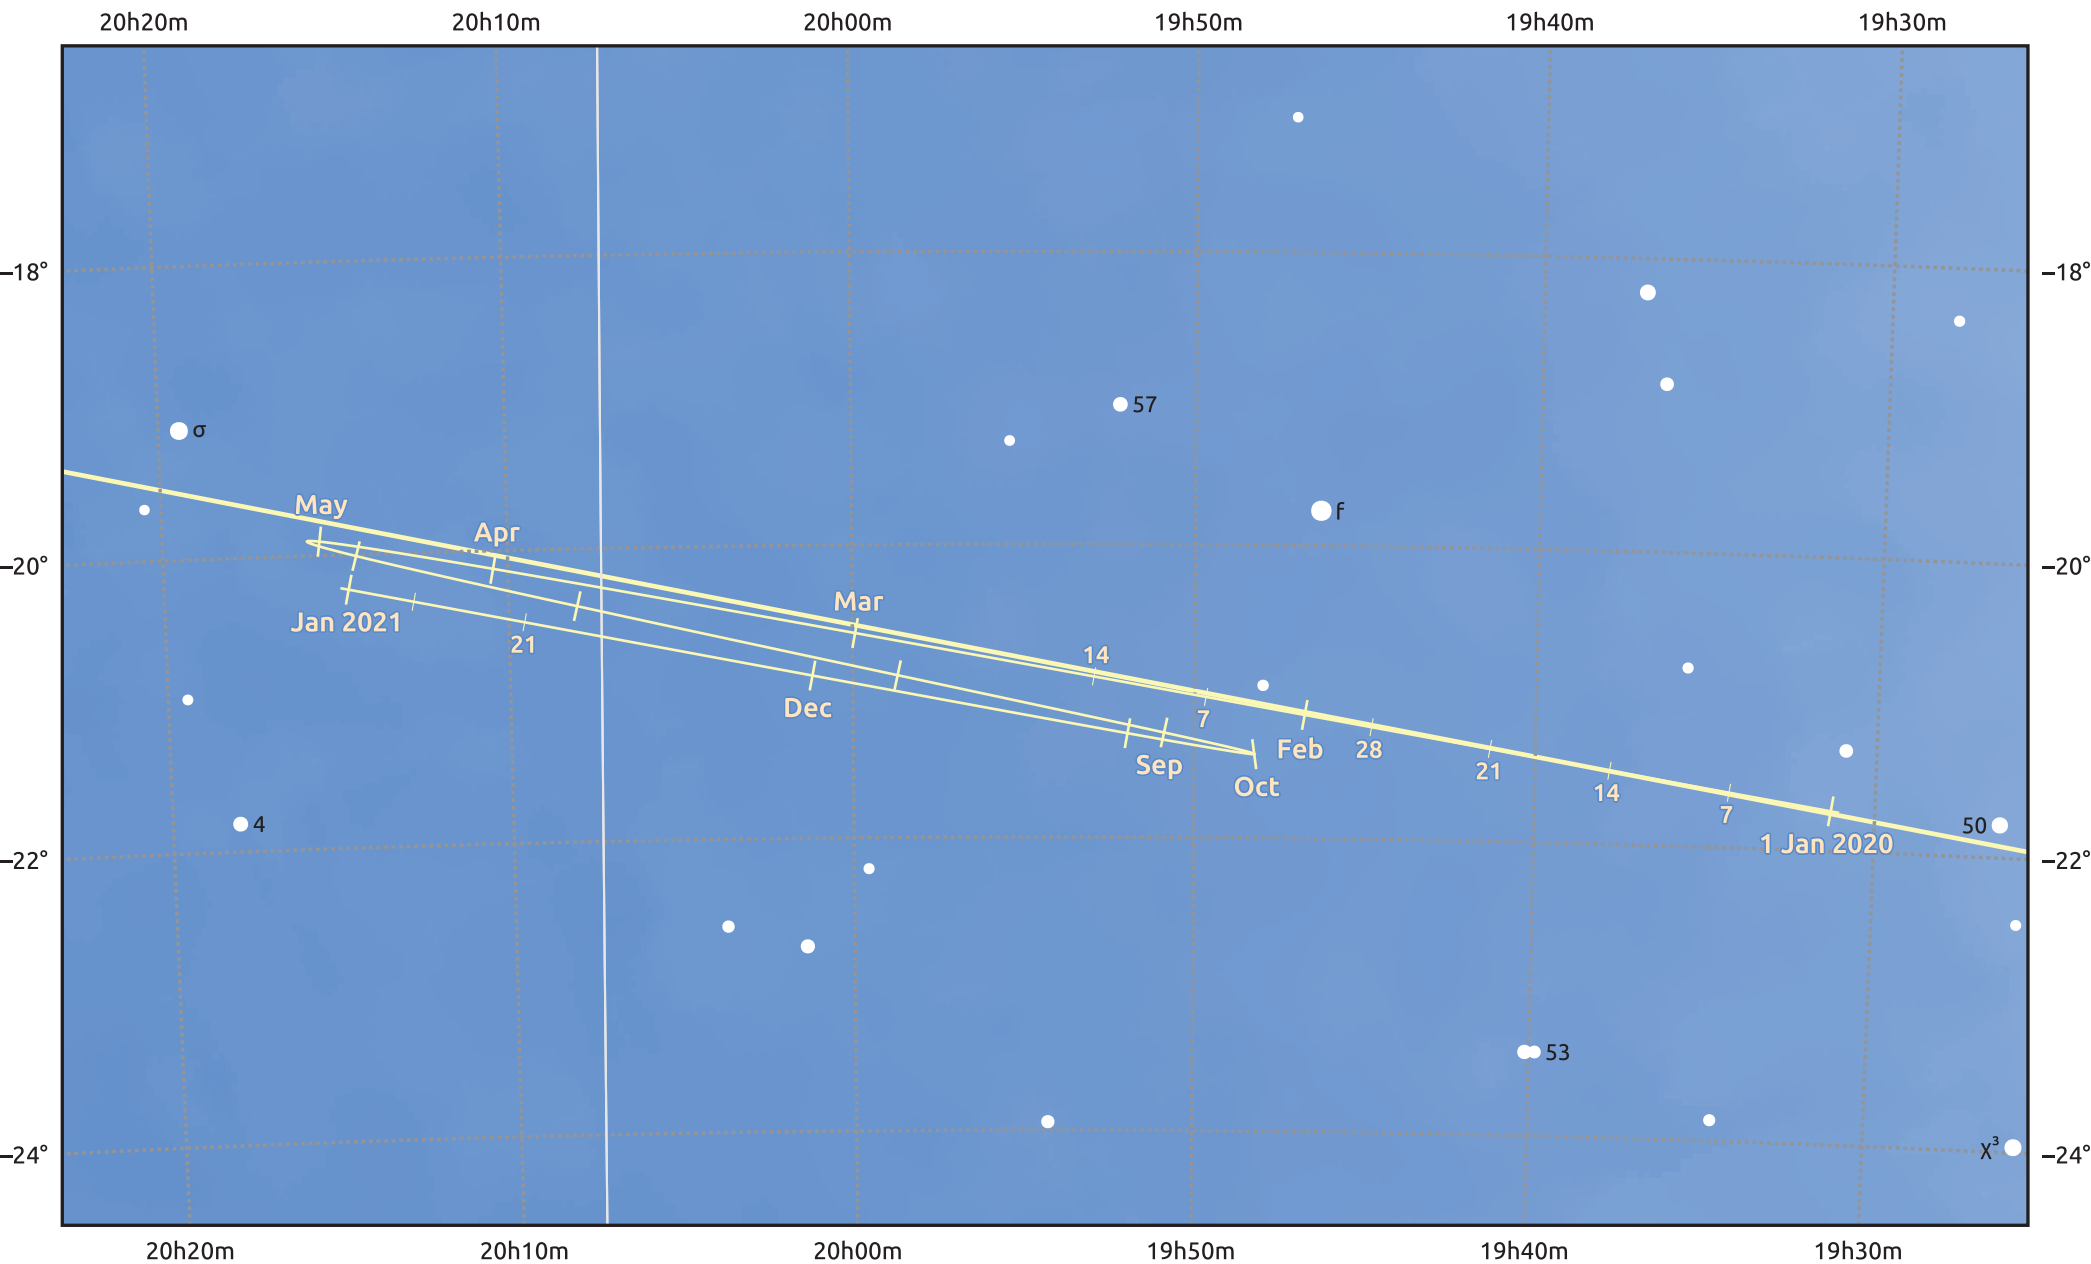

The path of Saturn in 2020

© Dominic Ford 2011–2025. Date markers placed at midnight UTC. Downloaded from <https://in-the-sky.org>

Magnitude scale: ● 7.0 ● 6.0 ● 5.0 ● 4.0

— Ecliptic Plane

Galaxy Bright nebula Open cluster Globular cluster Planetary nebula

Date	Mag	Angular size
2020 Jan 1	0.5	15.1"
2020 Apr 1	0.4	16.1"
2020 Jul 1	0.1	18.4"
2020 Oct 1	0.2	17.2"
2021 Jan 1	0.5	15.2"