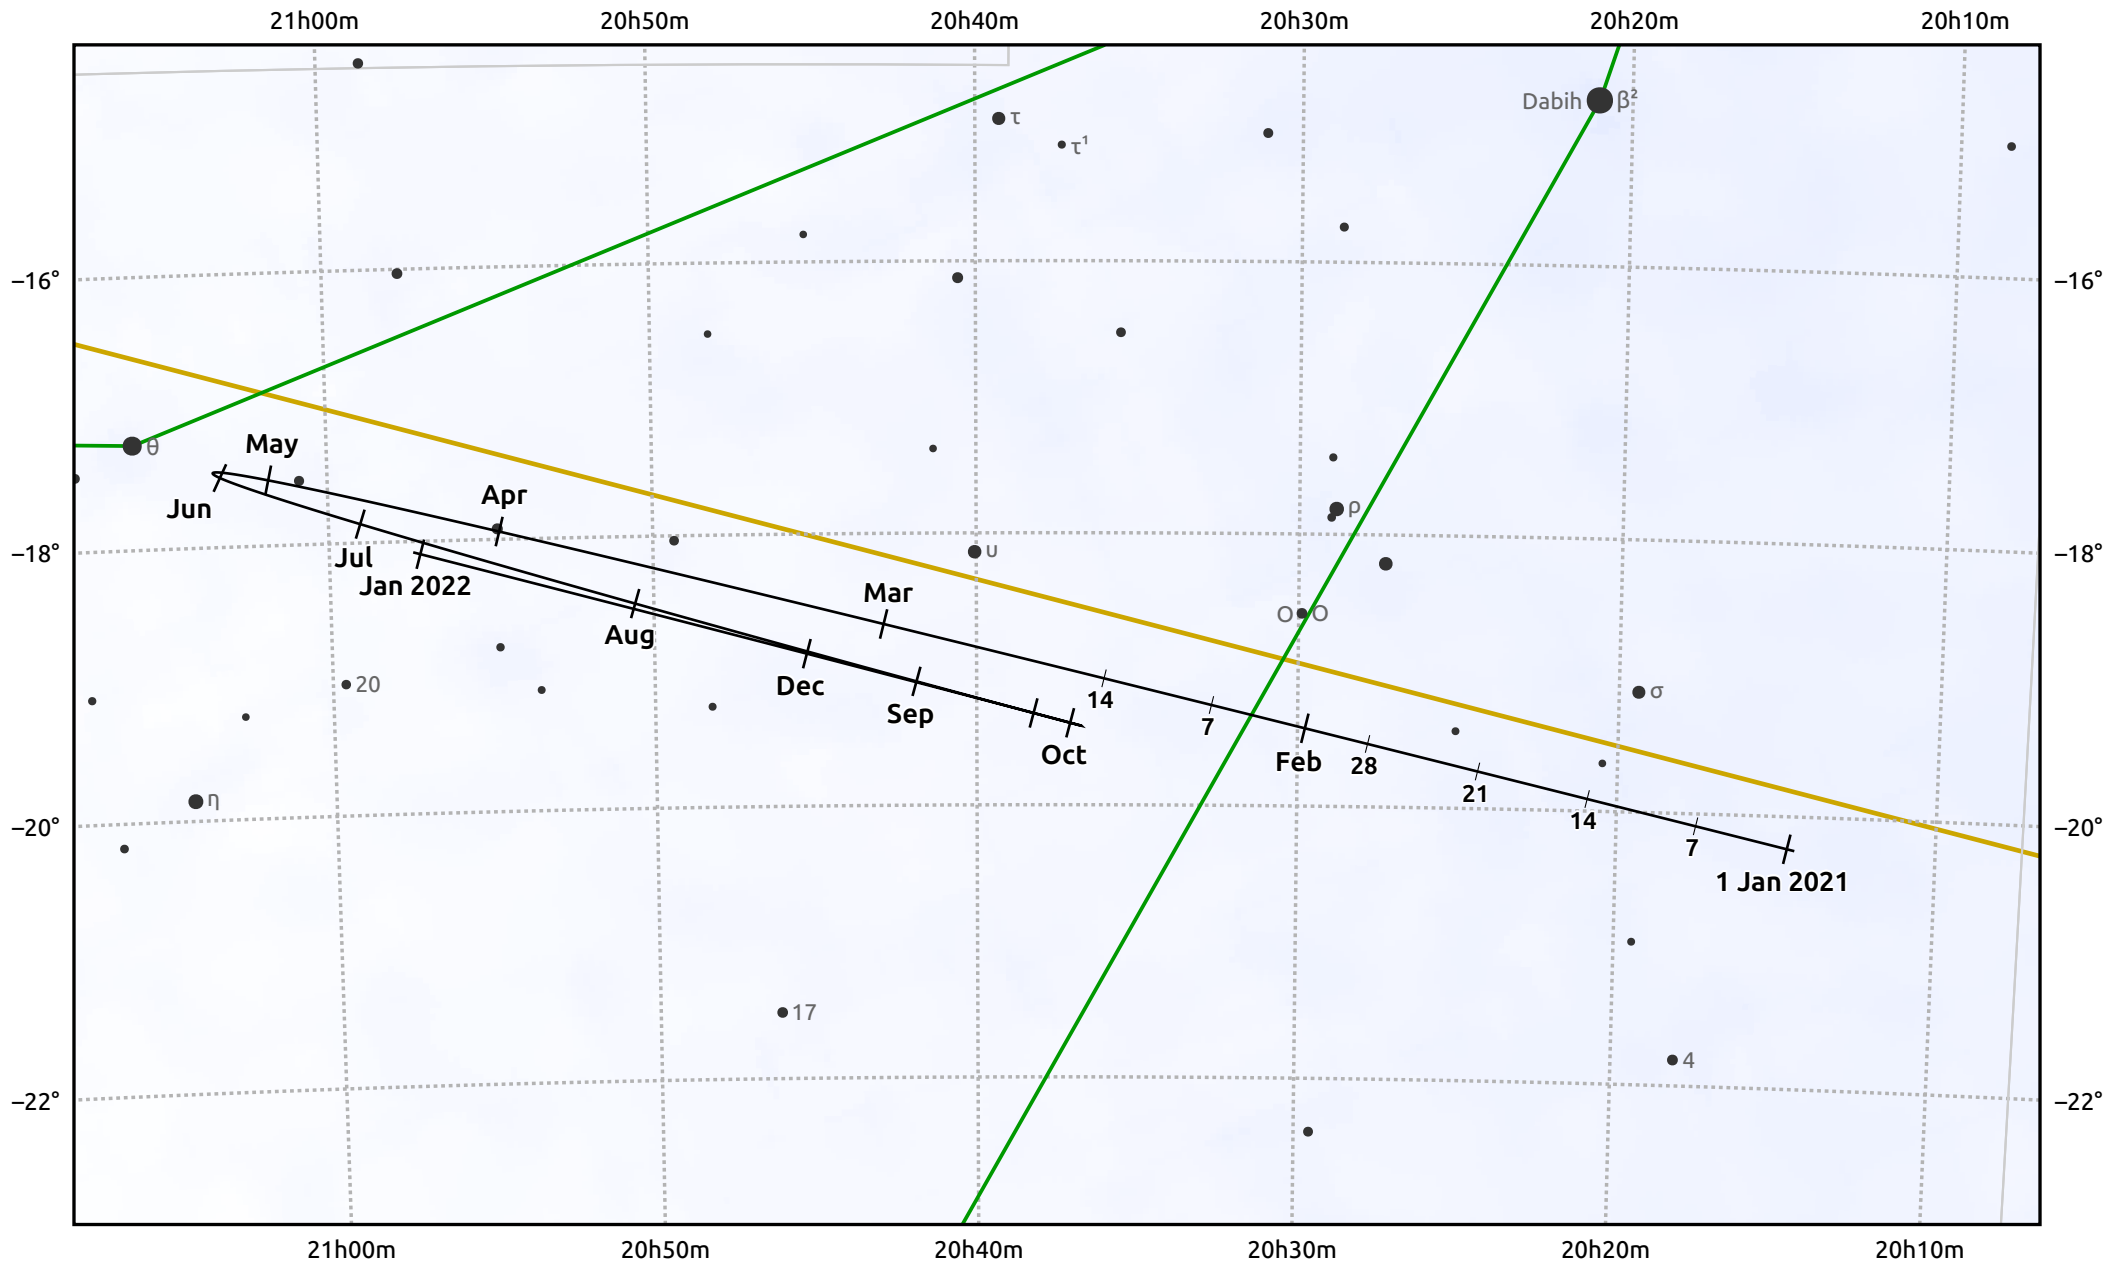

# The path of Saturn in 2021

Magnitude scale: • 7.0 • 6.0 • 5.0 • 4.0 • 3.0

— Ecliptic Plane

Galaxy Bright nebula Open cluster Globular cluster Planetary nebula

Date	Mag	Angular size
2021 Jan 1	0.5	15.2"
2021 Apr 1	0.6	15.9"
2021 Jul 1	0.3	18.3"
2021 Oct 1	0.3	17.7"
2022 Jan 1	0.6	15.5"