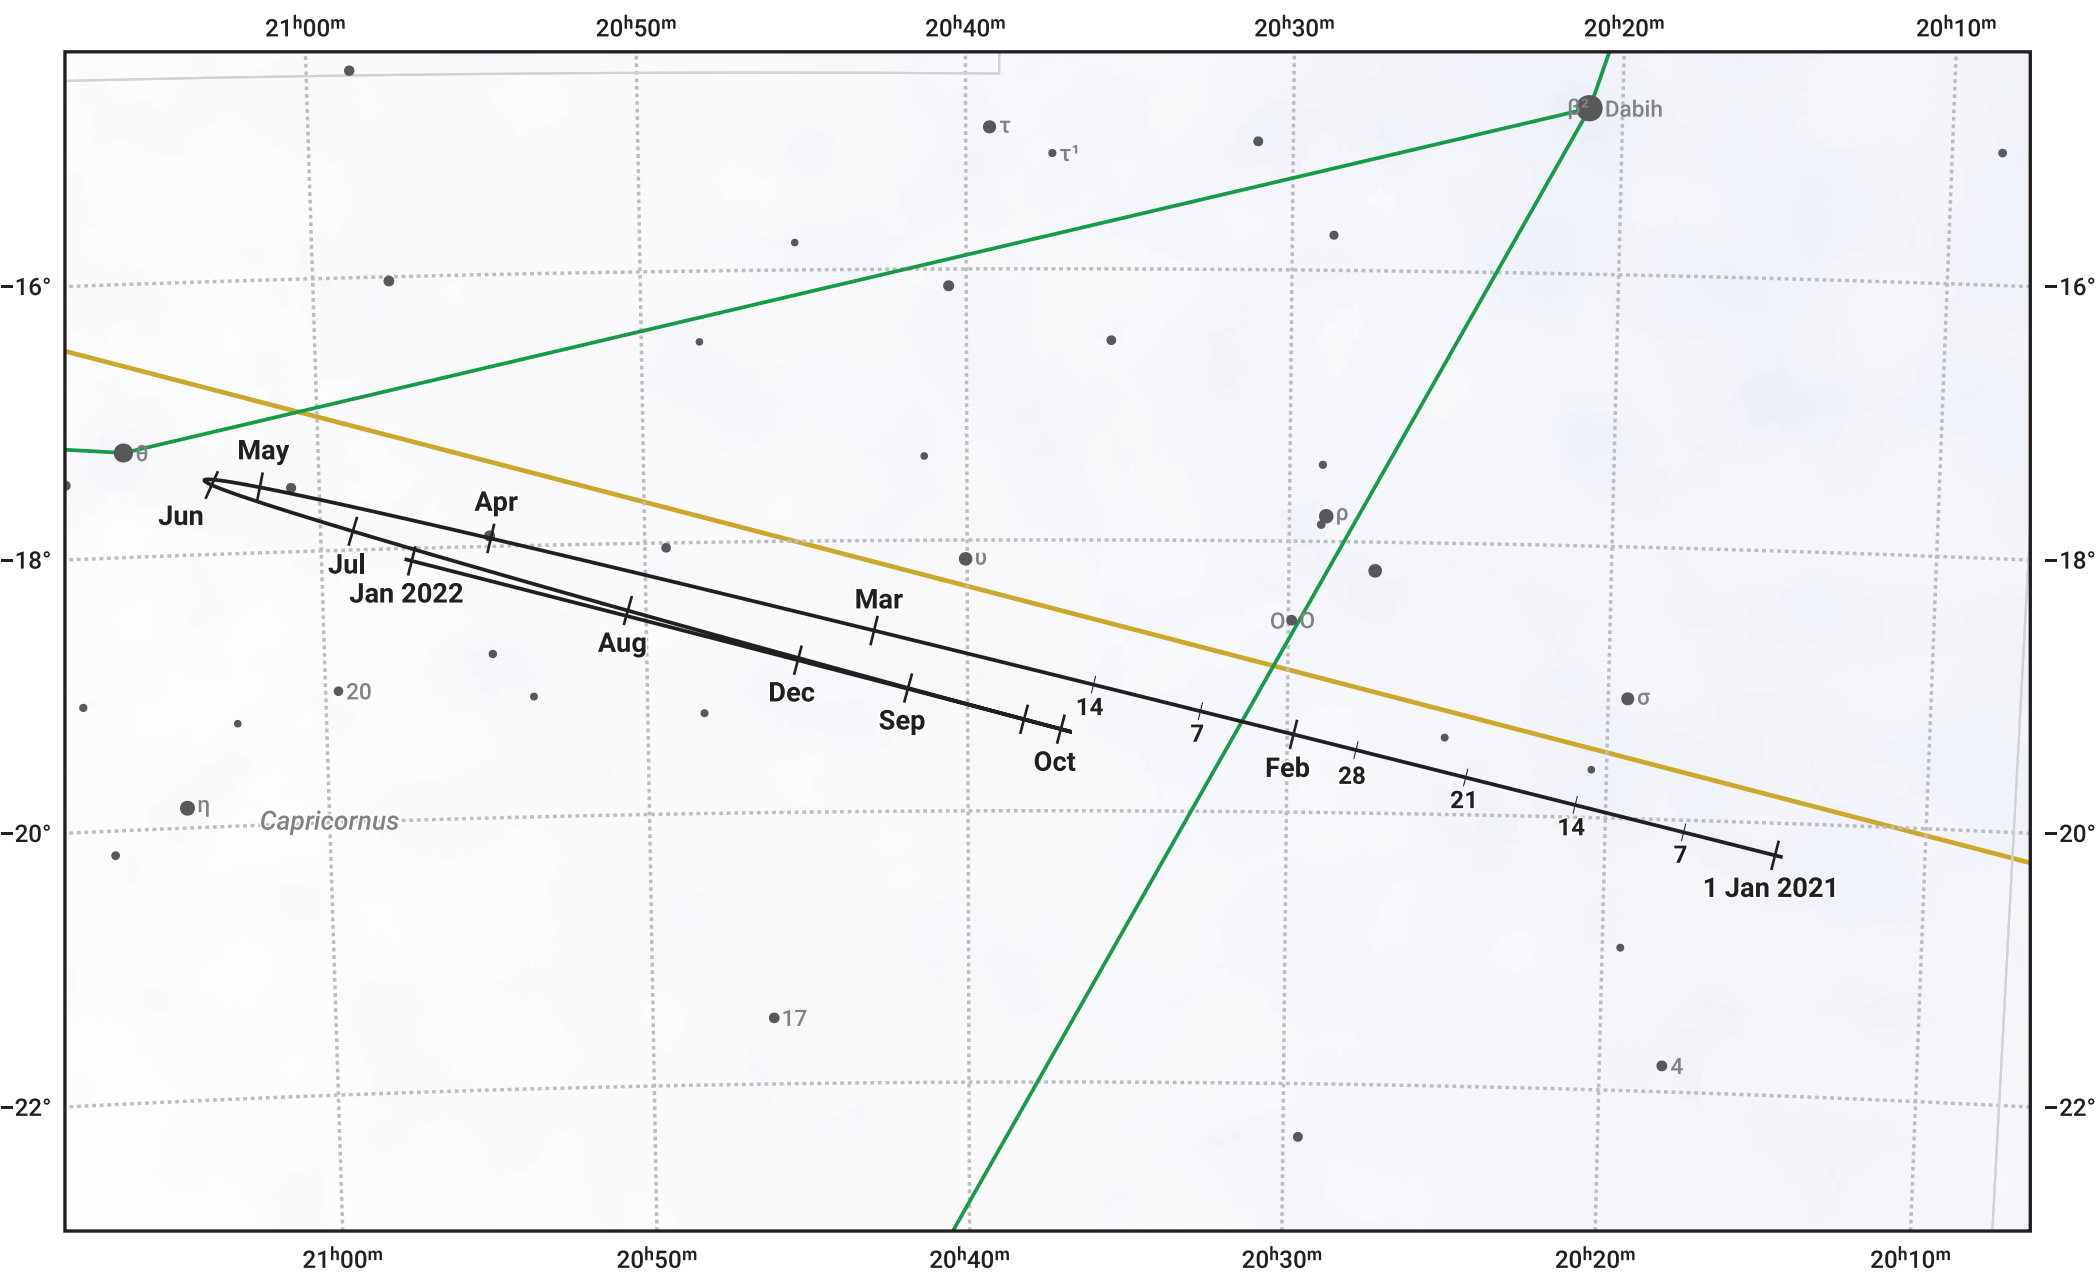

The path of Saturn in 2021

© Dominic Ford 2011–2024. Date markers placed at midnight UTC. Downloaded from <https://in-the-sky.org>

Magnitude scale: • 7.0 • 6.0 • 5.0 ● 4.0 ● 3.0

— Ecliptic Plane

- Galaxy
- Bright nebula
- Open cluster
- ⊕ Globular cluster

Date	Mag	Angular size
2021 Jan 1	0.5	15.2"
2021 Apr 1	0.6	15.9"
2021 Jul 1	0.3	18.3"
2021 Oct 1	0.3	17.7"
2022 Jan 1	0.6	15.5"