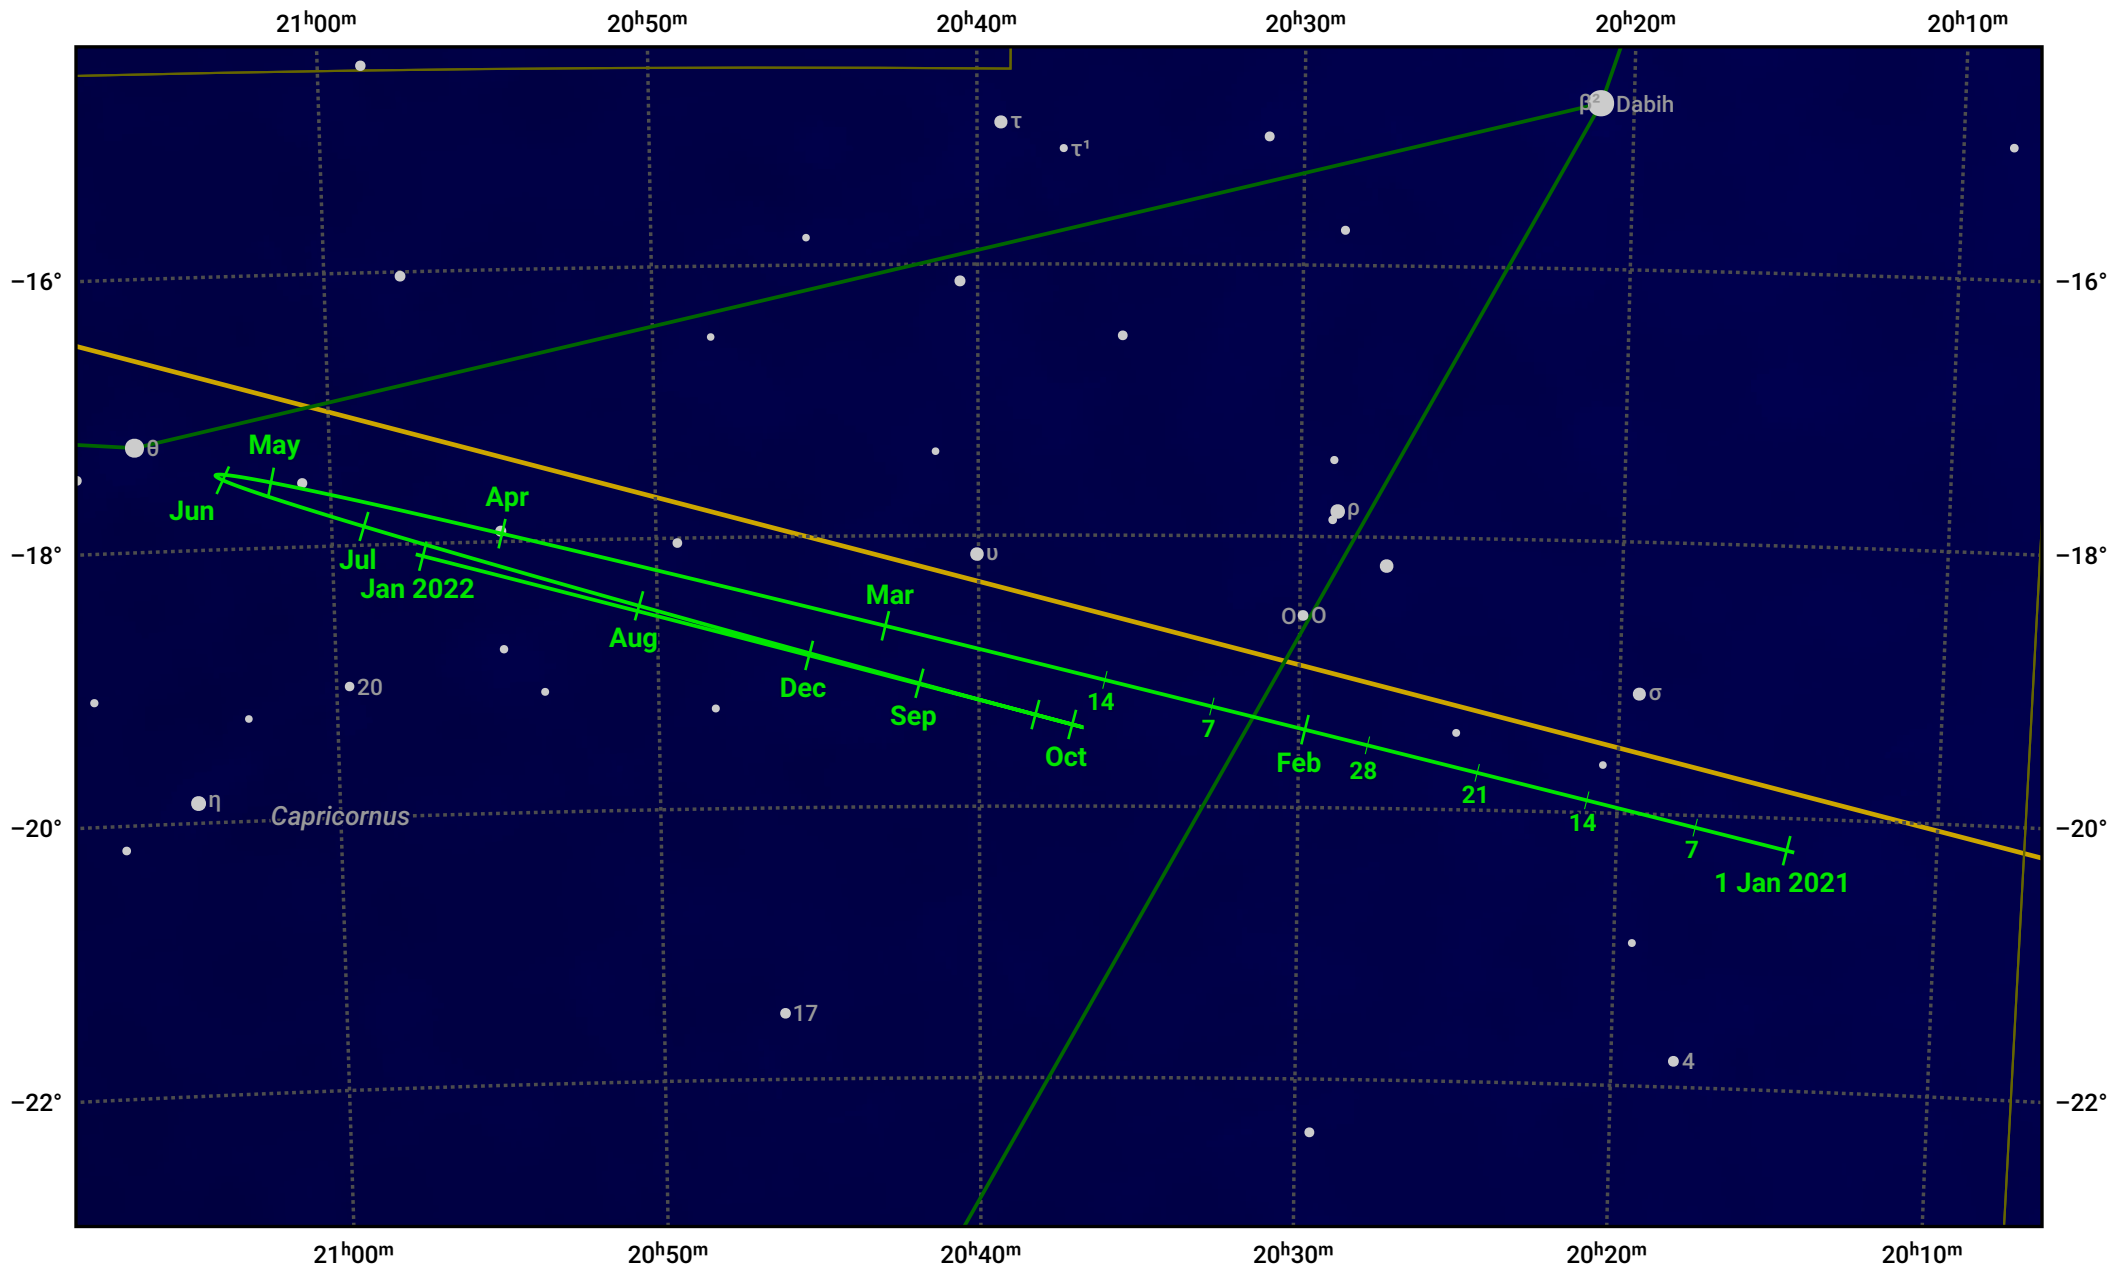

The path of Saturn in 2021

© Dominic Ford 2011–2024. Date markers placed at midnight UTC. Downloaded from <https://in-the-sky.org>

Magnitude scale: • 7.0 • 6.0 • 5.0 • 4.0 ● 3.0

— Ecliptic Plane

● Galaxy ■ Bright nebula ● Open cluster ● Globular cluster

Date	Mag	Angular size
2021 Jan 1	0.5	15.2"
2021 Apr 1	0.6	15.9"
2021 Jul 1	0.3	18.3"
2021 Oct 1	0.3	17.7"
2022 Jan 1	0.6	15.5"