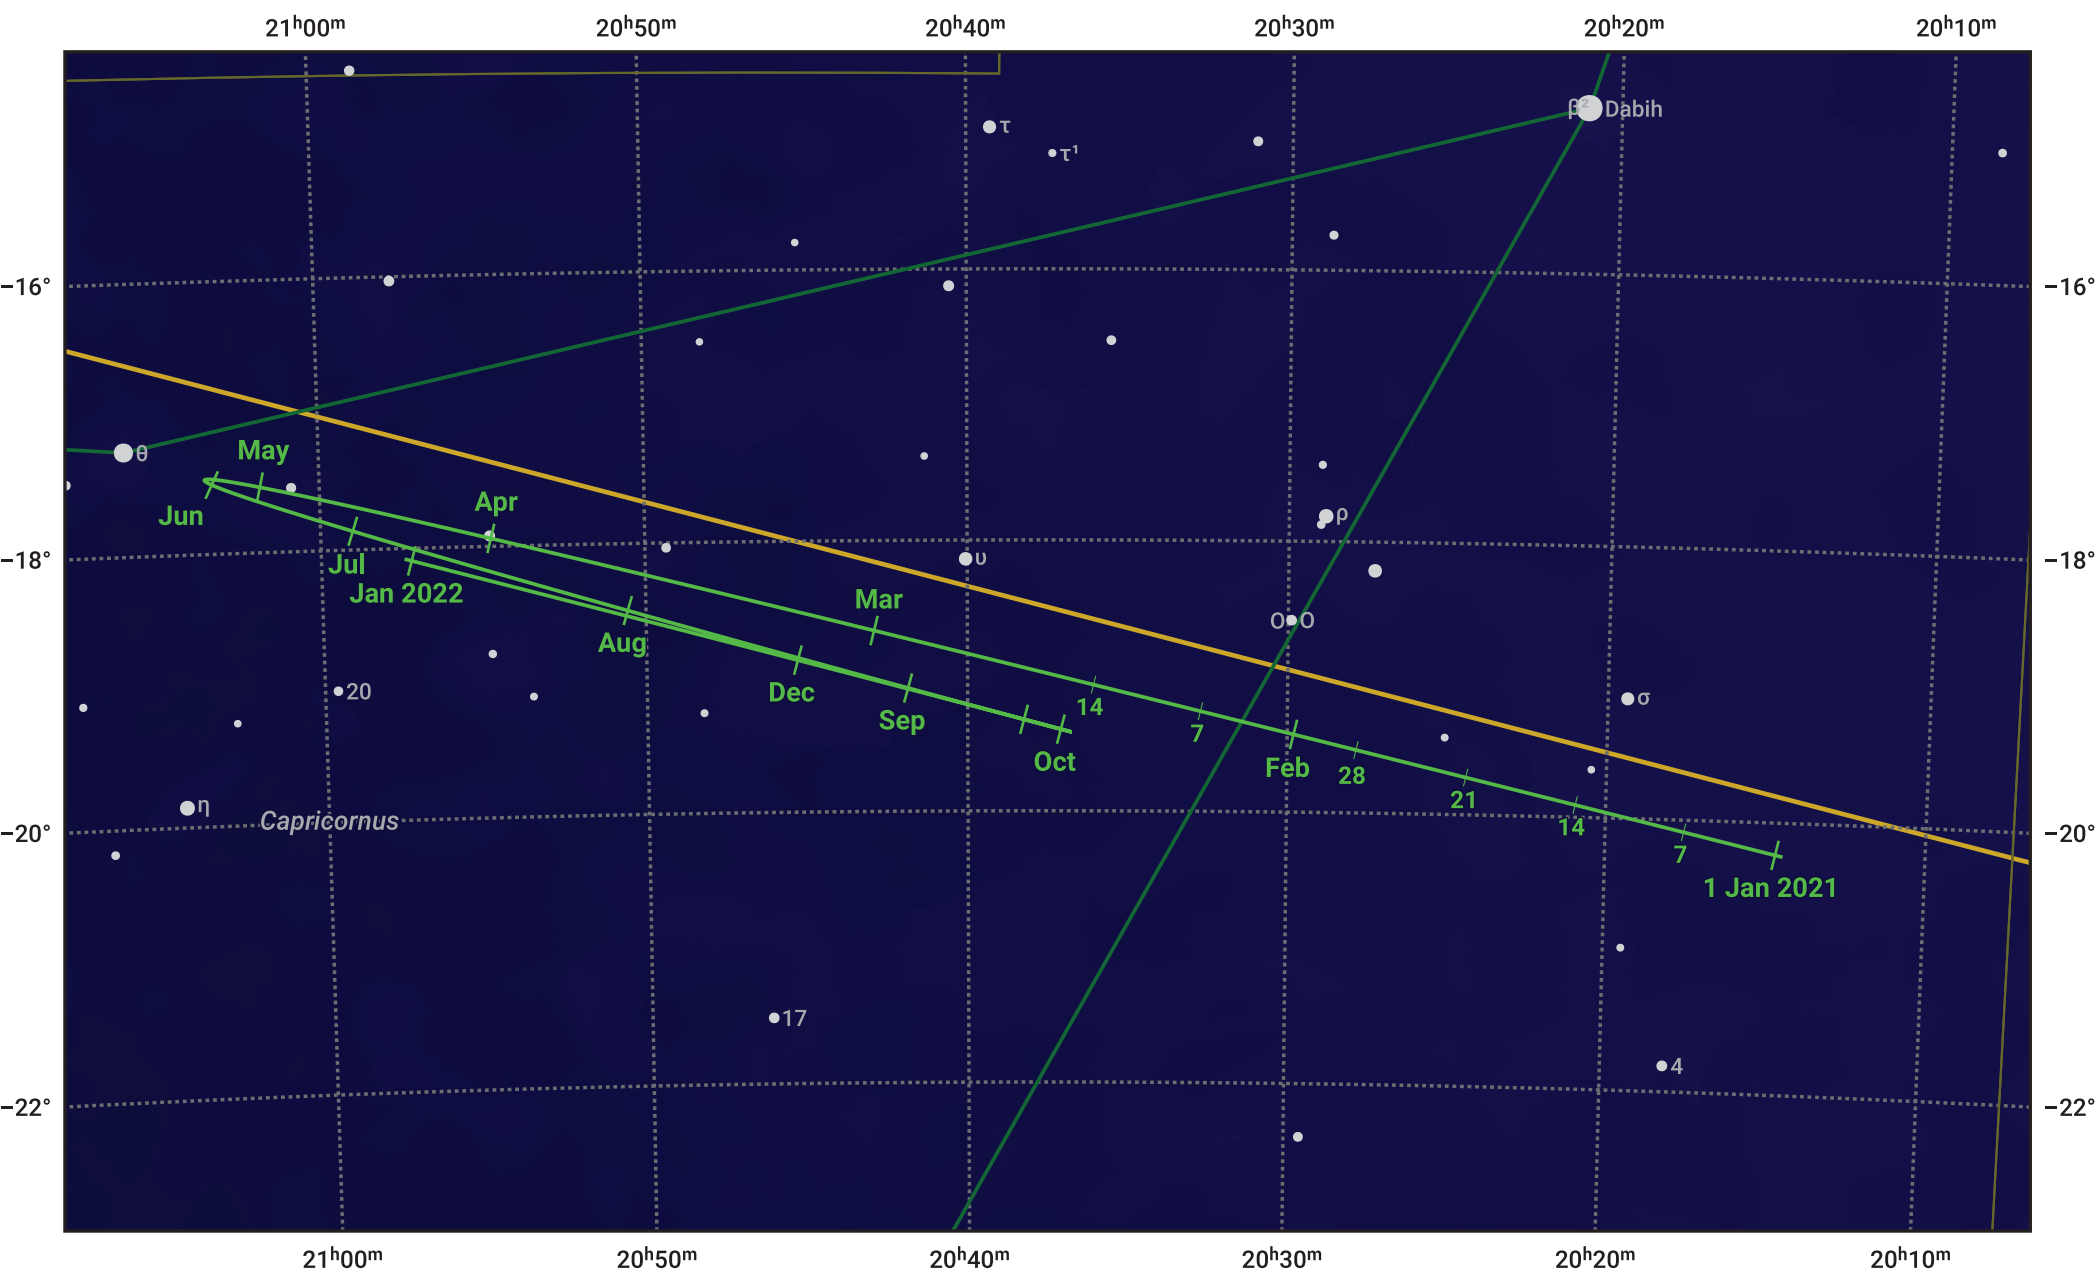

# The path of Saturn in 2021

© Dominic Ford 2011–2024. Date markers placed at midnight UTC. Downloaded from <https://in-the-sky.org>

Magnitude scale: • 7.0 • 6.0 • 5.0 • 4.0 • 3.0

— Ecliptic Plane

- Galaxy
- Bright nebula
- Open cluster
- Globular cluster

Date	Mag	Angular size
2021 Jan 1	0.5	15.2"
2021 Apr 1	0.6	15.9"
2021 Jul 1	0.3	18.3"
2021 Oct 1	0.3	17.7"
2022 Jan 1	0.6	15.5"