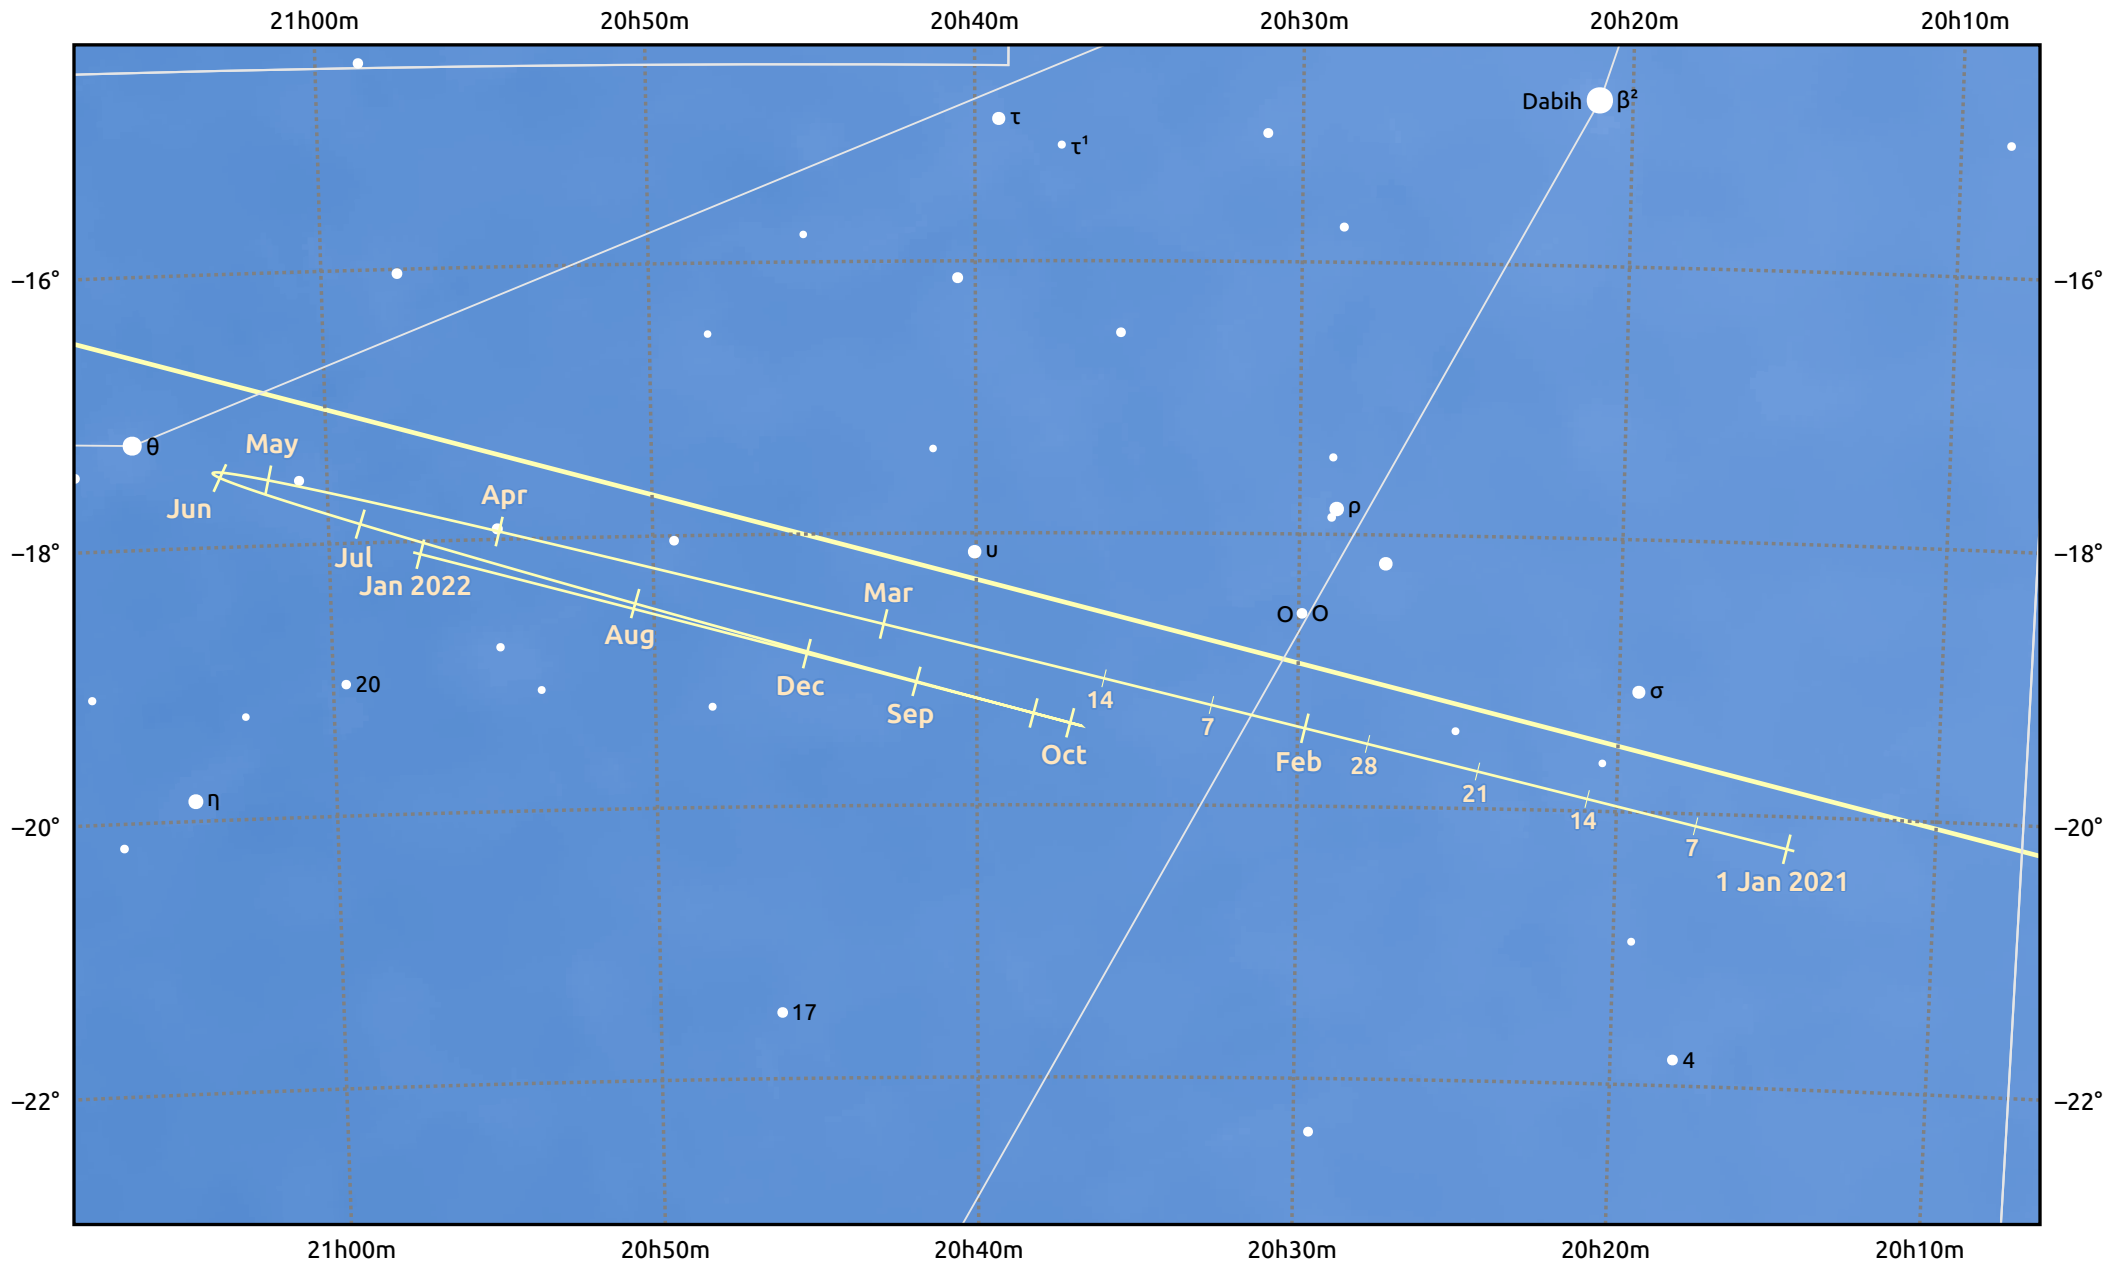

The path of Saturn in 2021

© Dominic Ford 2011–2025. Date markers placed at midnight UTC. Downloaded from <https://in-the-sky.org>

Magnitude scale: • 7.0 • 6.0 • 5.0 • 4.0 • 3.0

— Ecliptic Plane

Galaxy Bright nebula Open cluster Globular cluster Planetary nebula

| Date | Mag | Angular size |
|------------|-----|--------------|
| 2021 Jan 1 | 0.5 | 15.2" |
| 2021 Apr 1 | 0.6 | 15.9" |
| 2021 Jul 1 | 0.3 | 18.3" |
| 2021 Oct 1 | 0.3 | 17.7" |
| 2022 Jan 1 | 0.6 | 15.5" |