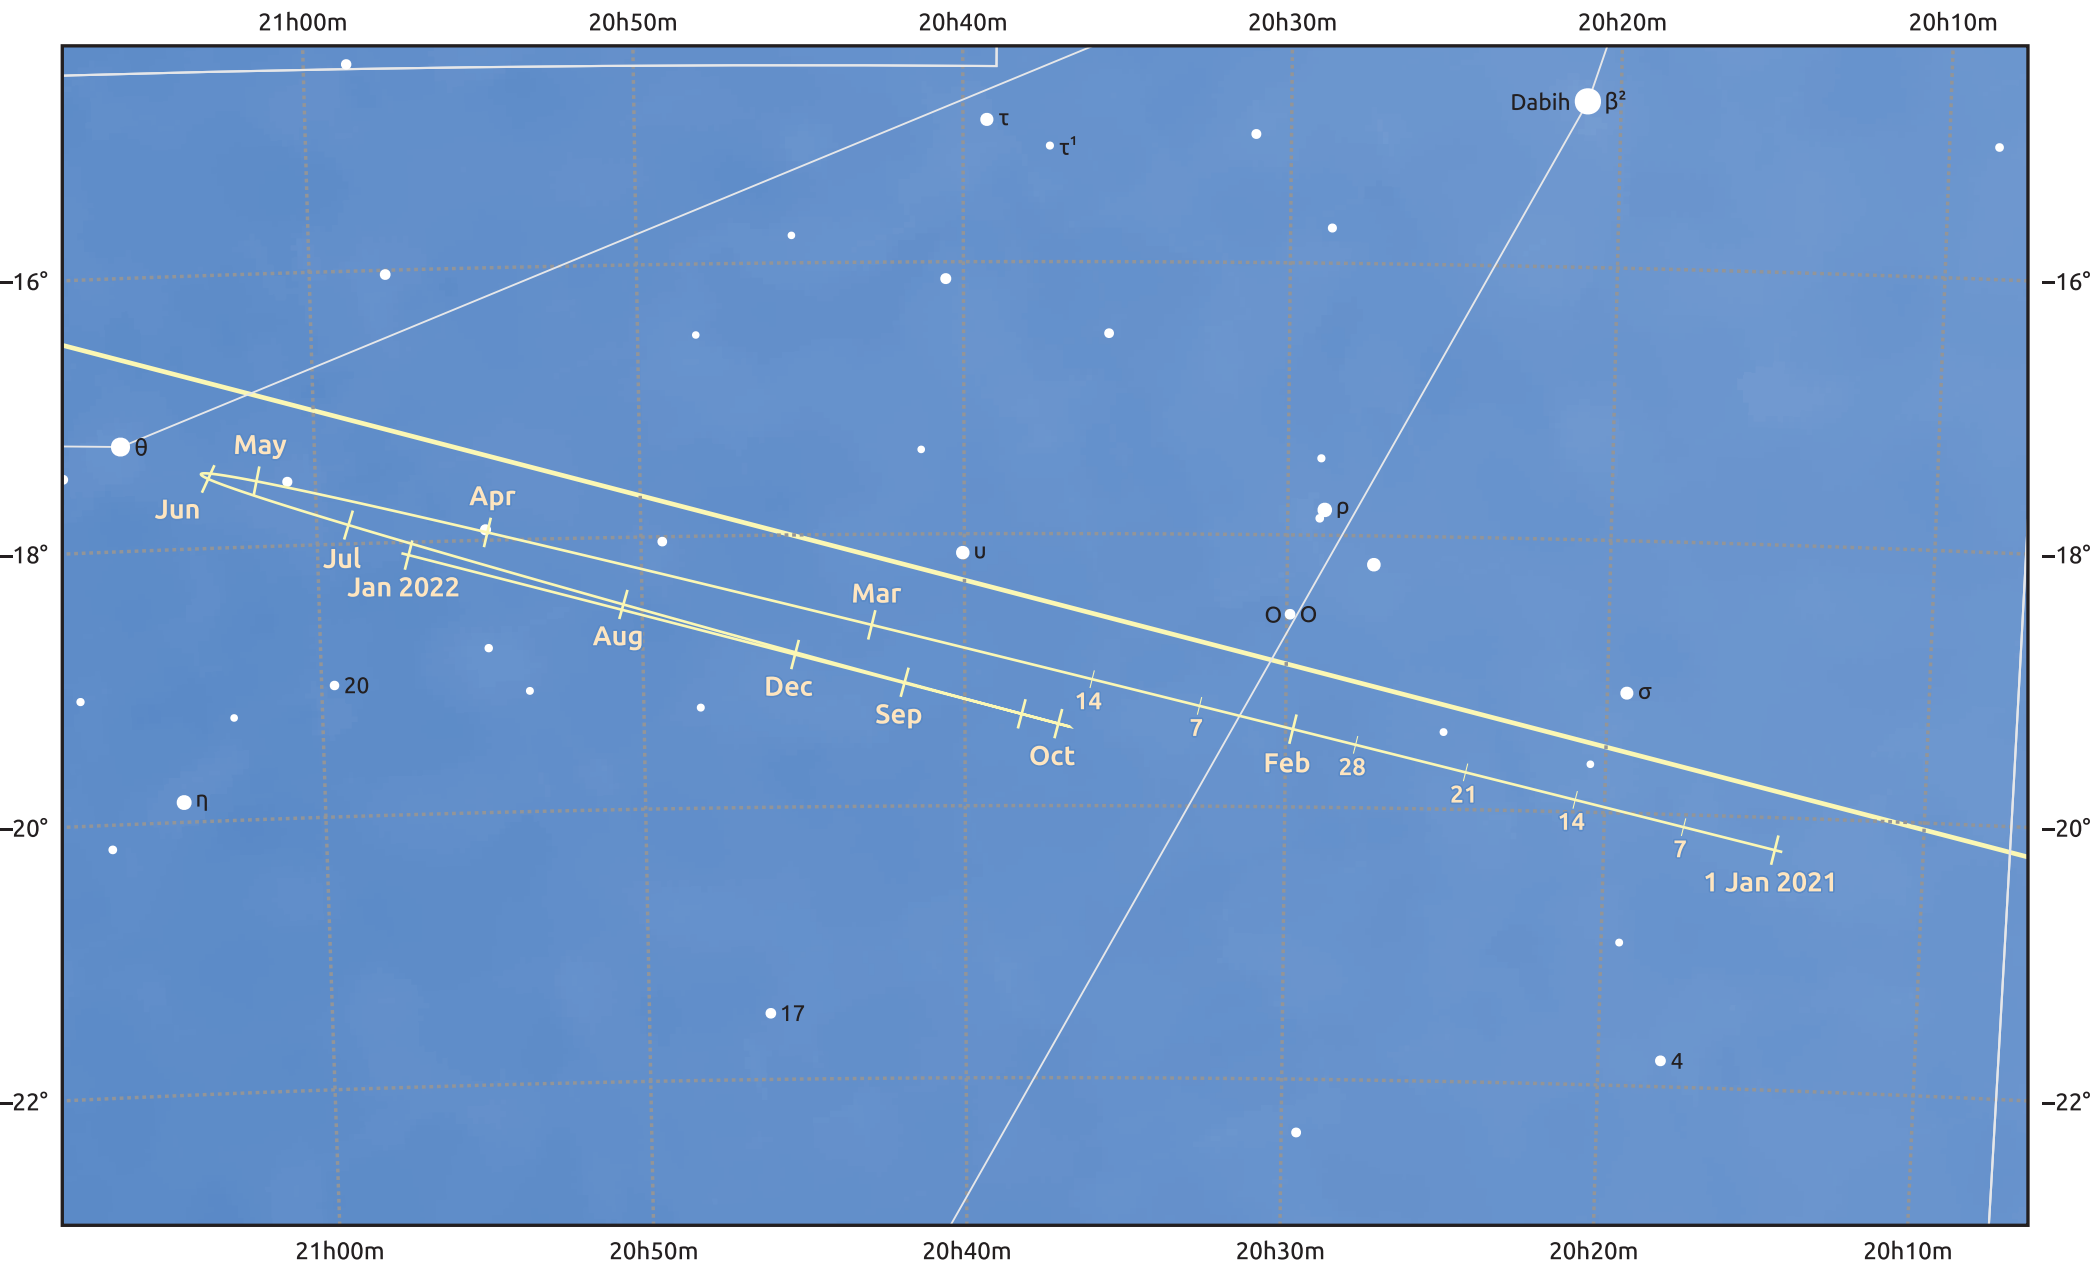

# The path of Saturn in 2021

© Dominic Ford 2011–2025. Date markers placed at midnight UTC. Downloaded from <https://in-the-sky.org>

Magnitude scale: • 7.0 • 6.0 • 5.0 ● 4.0 ● 3.0

— Ecliptic Plane

Galaxy   Bright nebula   Open cluster   Globular cluster   Planetary nebula

Date	Mag	Angular size
2021 Jan 1	0.5	15.2"
2021 Apr 1	0.6	15.9"
2021 Jul 1	0.3	18.3"
2021 Oct 1	0.3	17.7"
2022 Jan 1	0.6	15.5"