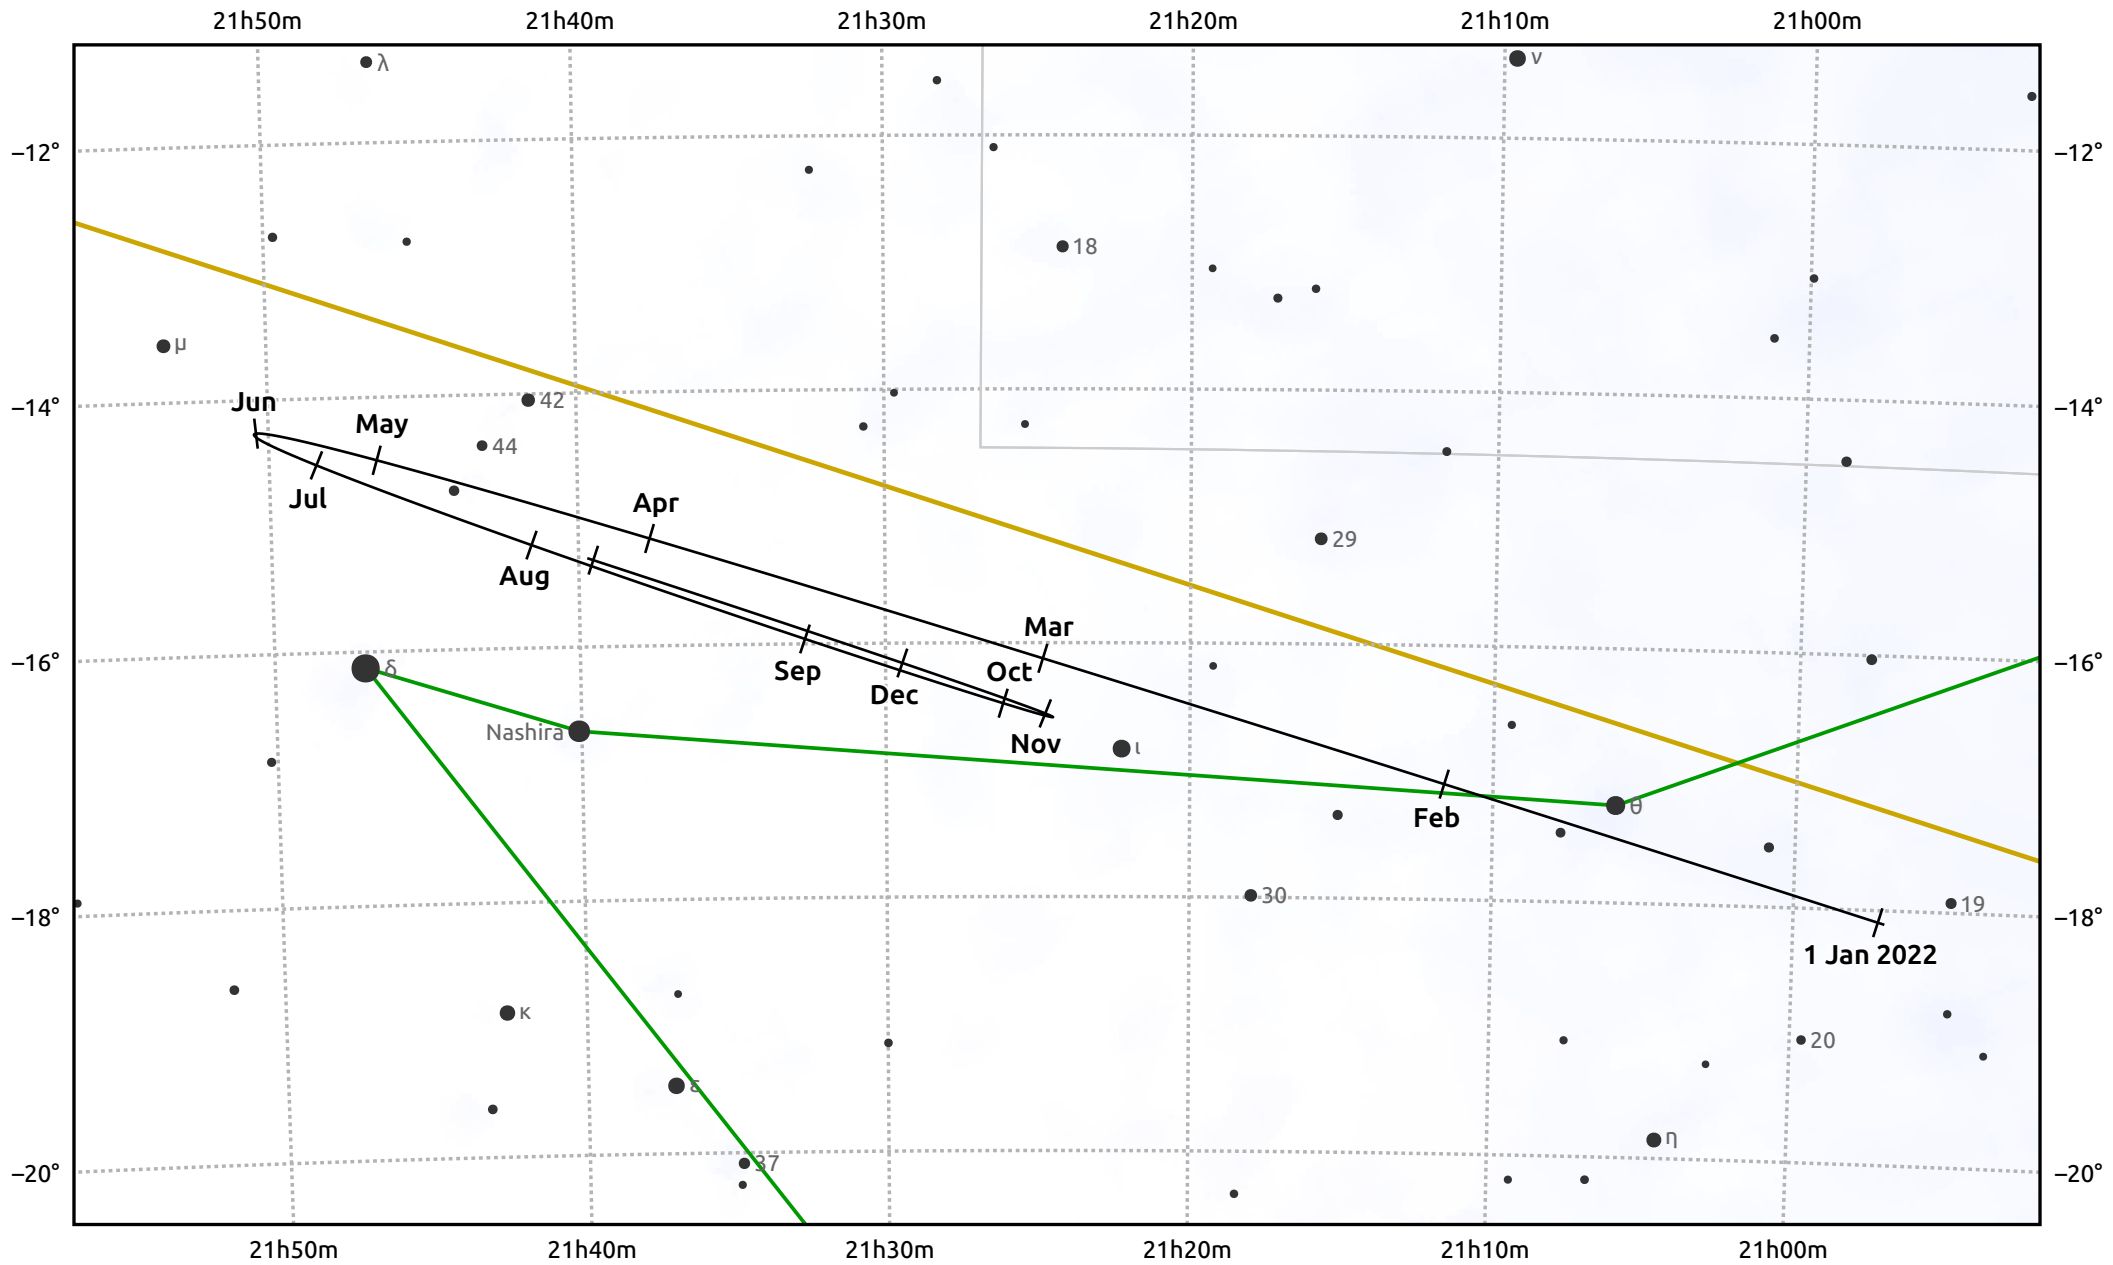

The path of Saturn in 2022

© Dominic Ford 2011–2025. Date markers placed at midnight UTC. Downloaded from <https://in-the-sky.org>

Magnitude scale: ● 7.0 ● 6.0 ● 5.0 ● 4.0 ● 3.0 ● 2.0

— Ecliptic Plane

● Galaxy
 ■ Bright nebula
 ● Open cluster
 ⊕ Globular cluster
 + Planetary nebula

Date	Mag	Angular size
2022 Jan 1	0.6	15.5"
2022 Apr 1	0.7	15.8"
2022 Jul 1	0.4	18.2"
2022 Oct 1	0.3	18.1"
2023 Jan 1	0.7	15.8"