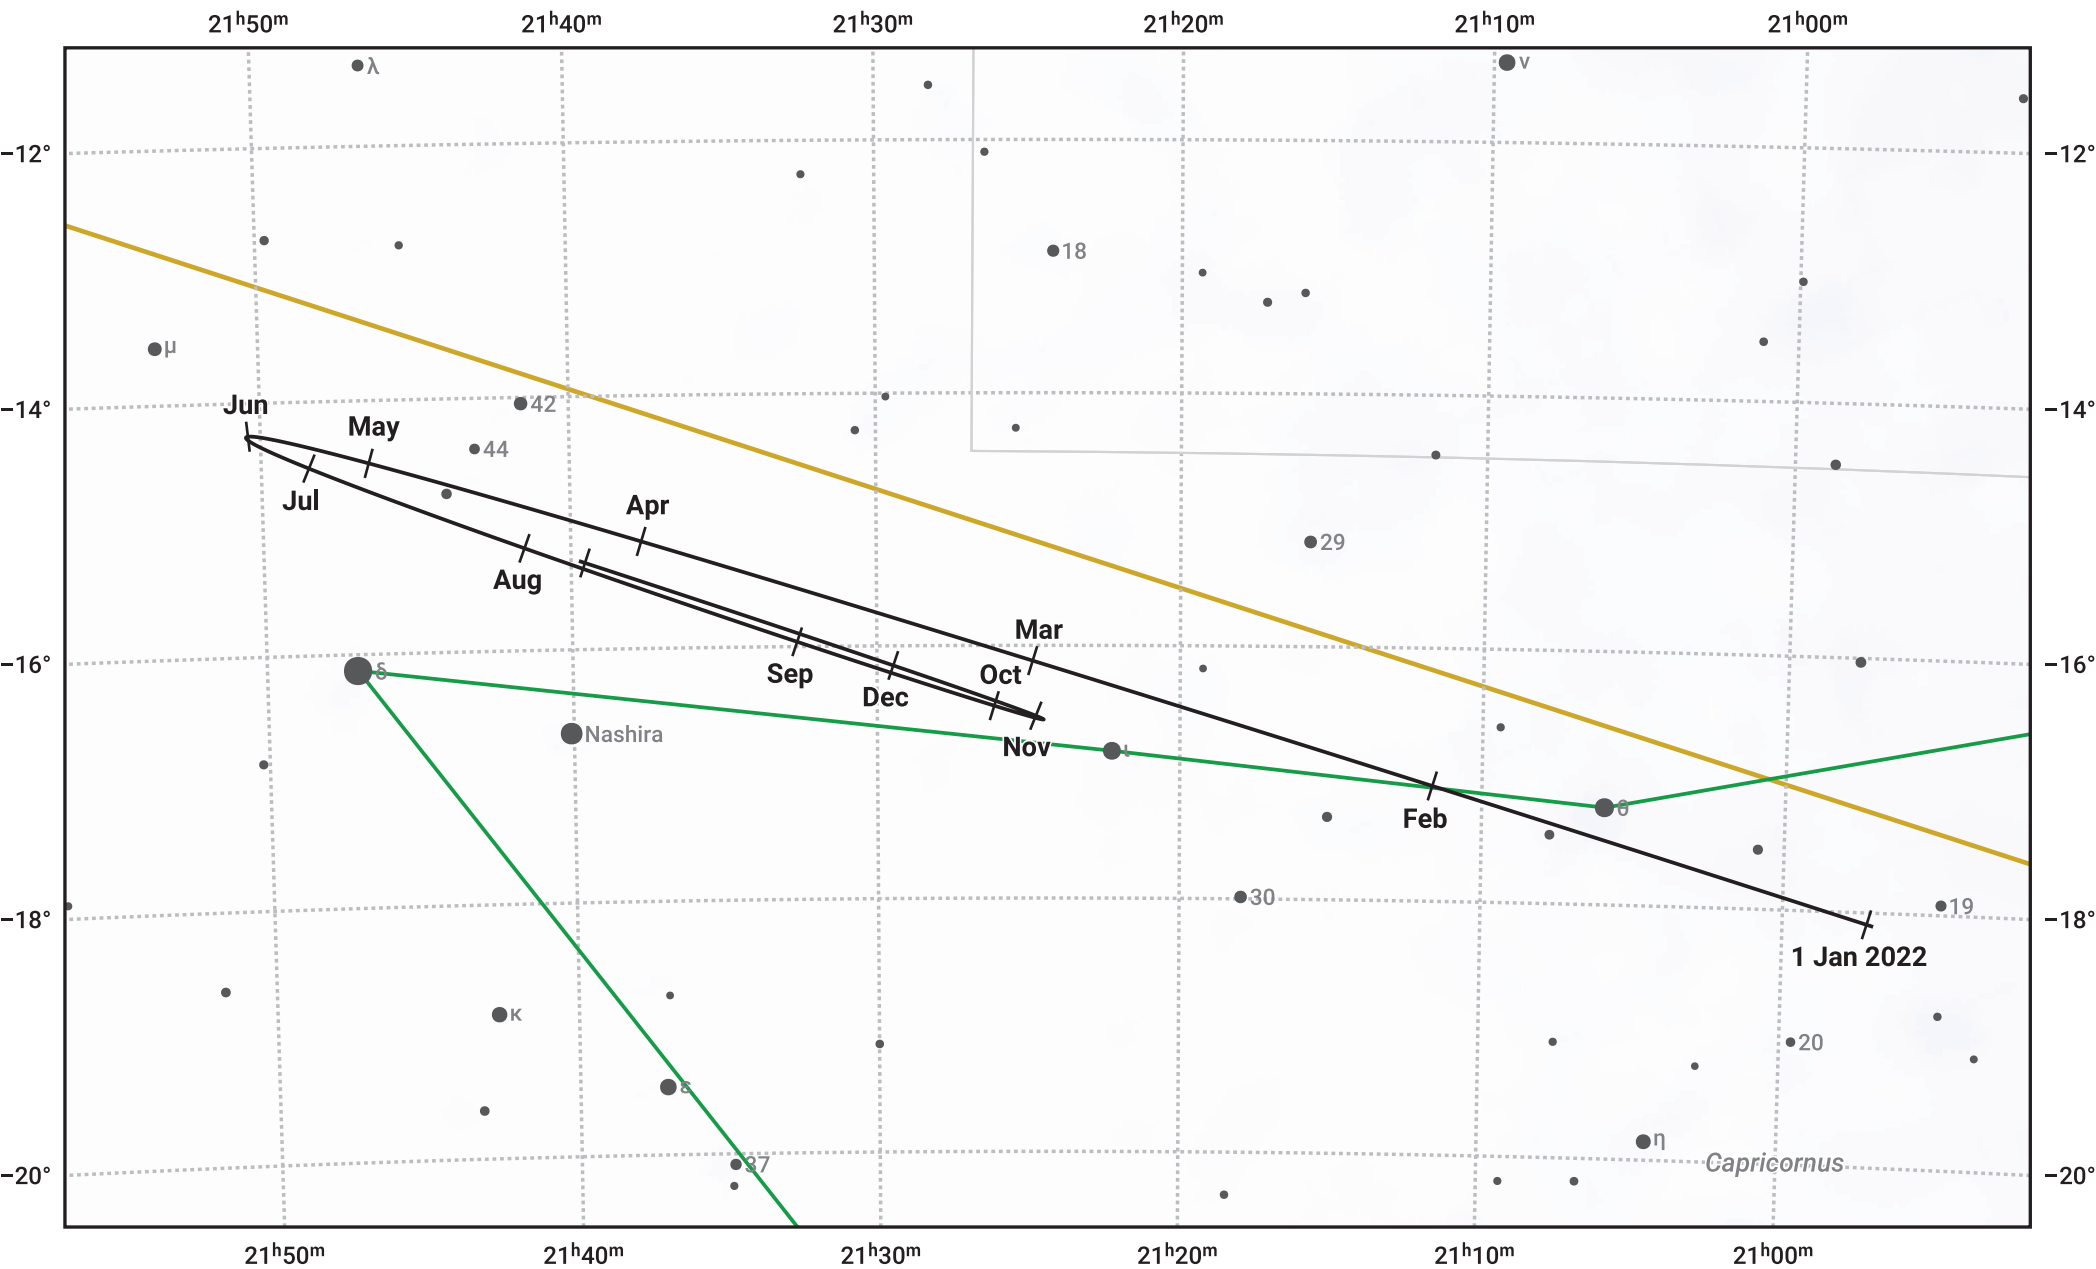

# The path of Saturn in 2022

© Dominic Ford 2011–2024. Date markers placed at midnight UTC. Downloaded from <https://in-the-sky.org>

Magnitude scale: ● 7.0 ● 6.0 ● 5.0 ● 4.0 ● 3.0 ● 2.0

— Ecliptic Plane

- Galaxy
- Bright nebula
- Open cluster
- ⊕ Globular cluster

| Date       | Mag | Angular size |
|------------|-----|--------------|
| 2022 Jan 1 | 0.6 | 15.5"        |
| 2022 Apr 1 | 0.7 | 15.8"        |
| 2022 Jul 1 | 0.4 | 18.2"        |
| 2022 Oct 1 | 0.3 | 18.1"        |
| 2023 Jan 1 | 0.7 | 15.8"        |