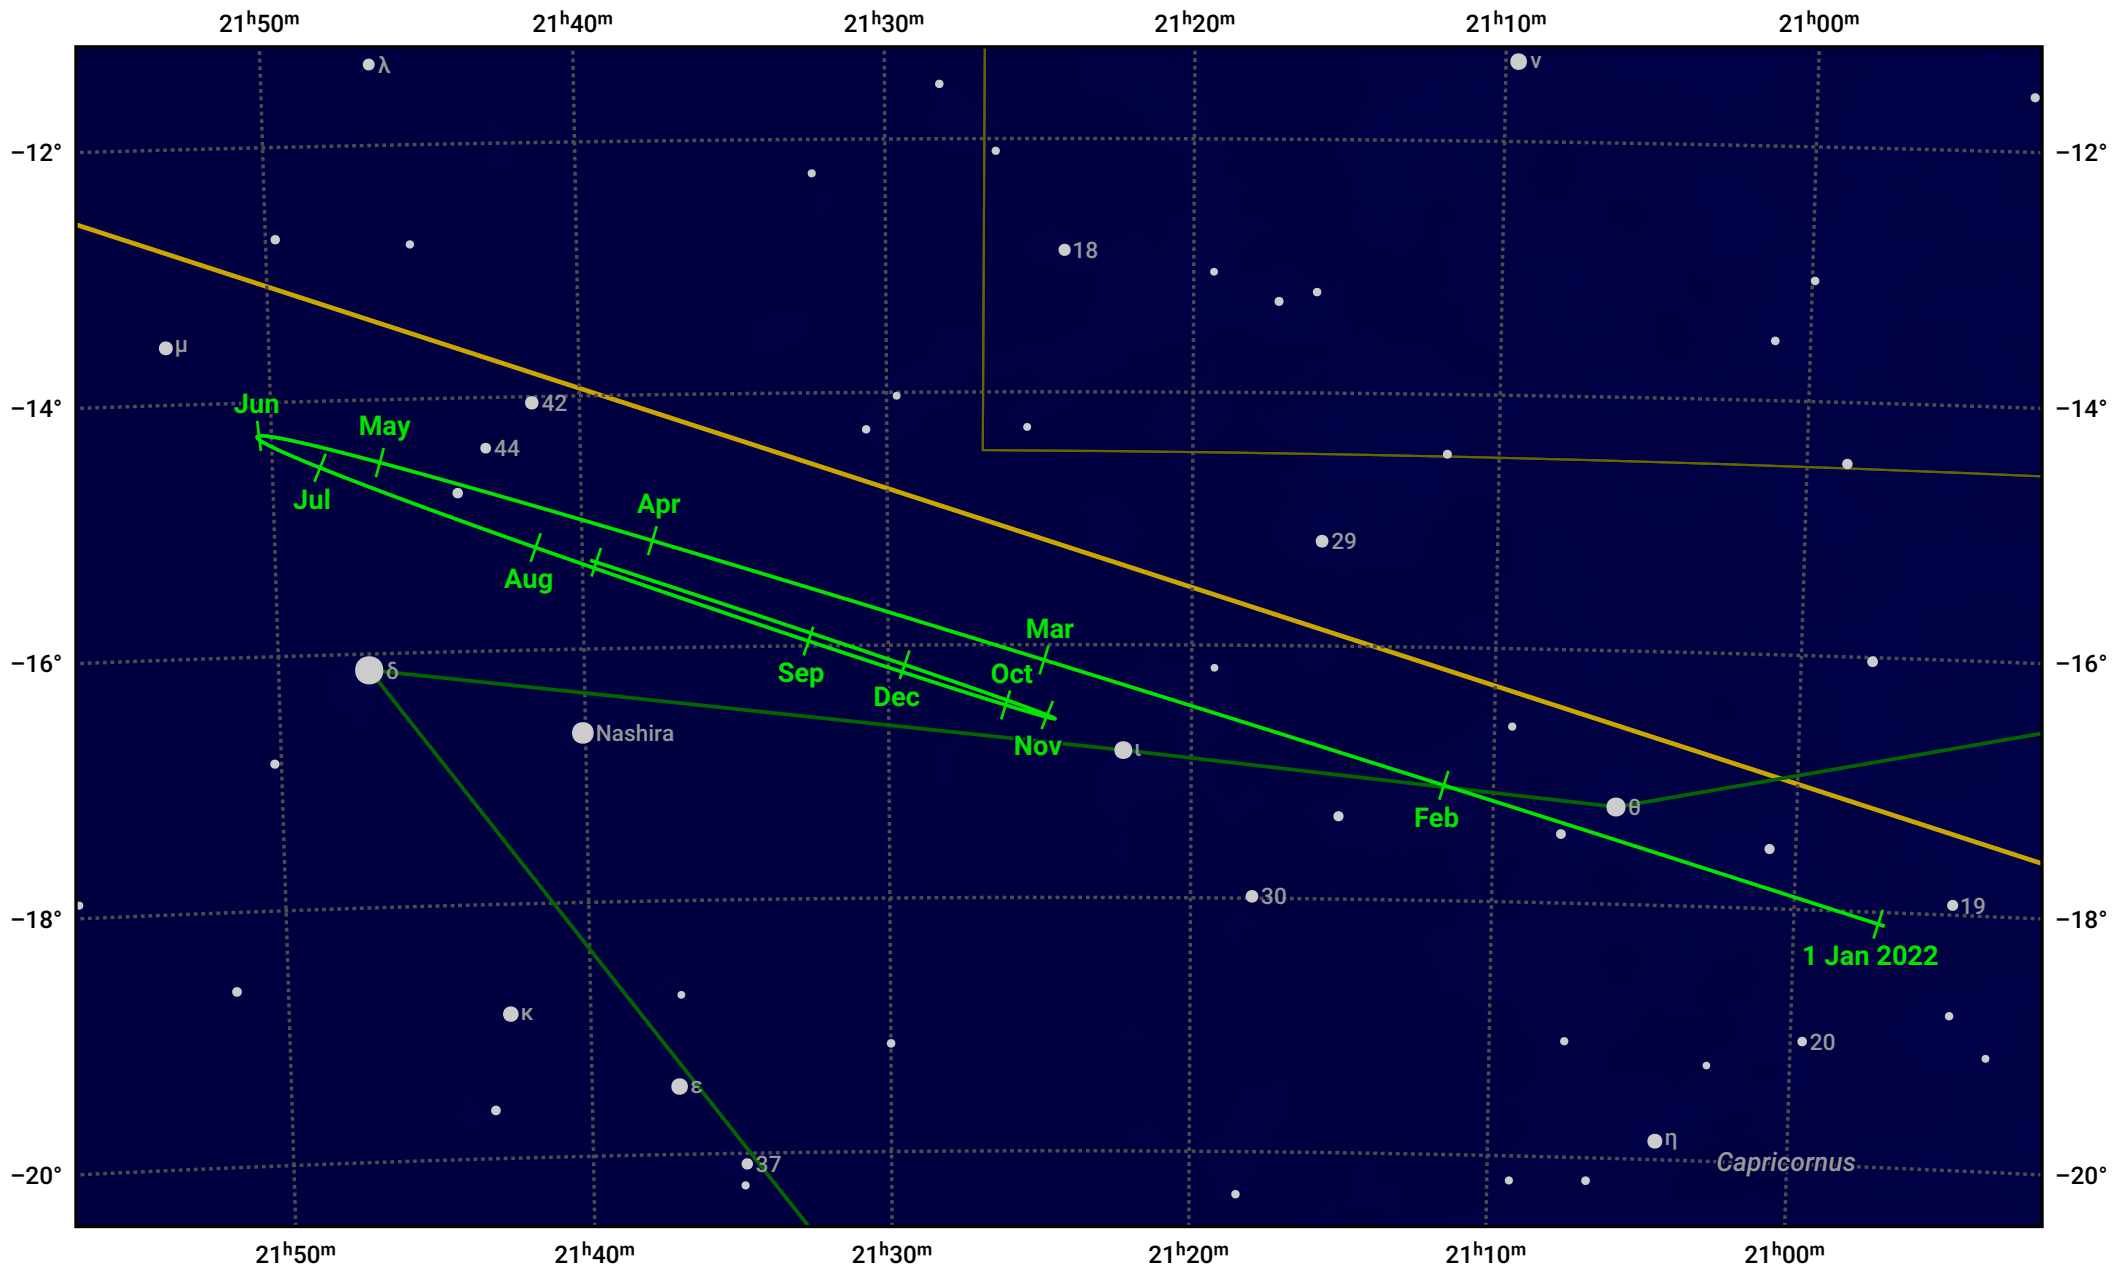

The path of Saturn in 2022

© Dominic Ford 2011–2024. Date markers placed at midnight UTC. Downloaded from <https://in-the-sky.org>

Magnitude scale: ● 7.0 ● 6.0 ● 5.0 ● 4.0 ● 3.0 ● 2.0

— Ecliptic Plane

● Galaxy ■ Bright nebula ● Open cluster ● Globular cluster

Date	Mag	Angular size
2022 Jan 1	0.6	15.5"
2022 Apr 1	0.7	15.8"
2022 Jul 1	0.4	18.2"
2022 Oct 1	0.3	18.1"
2023 Jan 1	0.7	15.8"