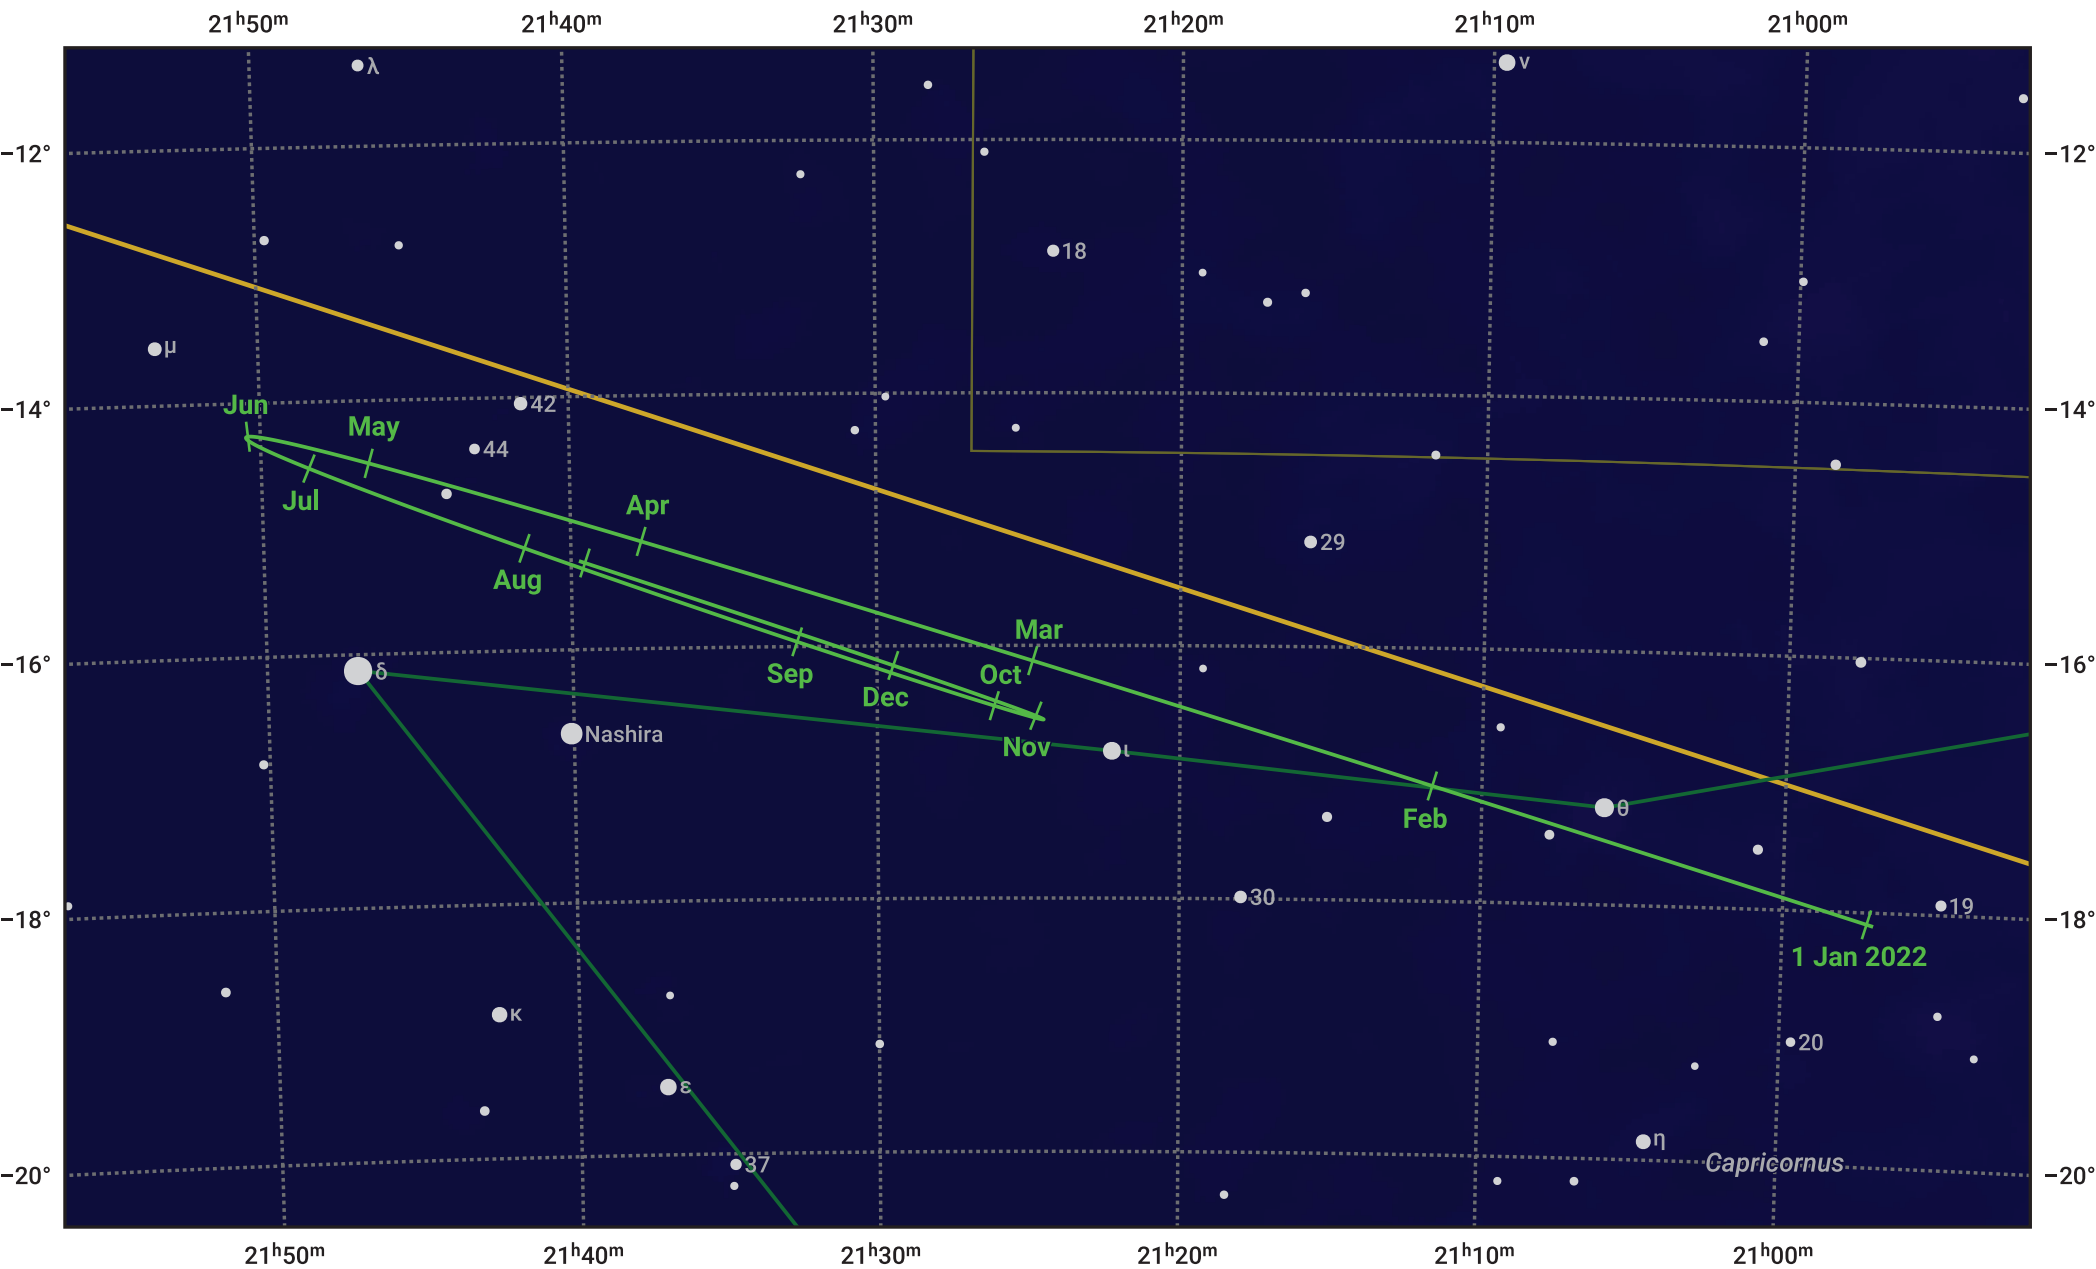

# The path of Saturn in 2022

© Dominic Ford 2011–2024. Date markers placed at midnight UTC. Downloaded from <https://in-the-sky.org>

Magnitude scale: ● 7.0 ● 6.0 ● 5.0 ● 4.0 ● 3.0 ● 2.0

— Ecliptic Plane

- Galaxy
- Bright nebula
- Open cluster
- Globular cluster

Date	Mag	Angular size
2022 Jan 1	0.6	15.5"
2022 Apr 1	0.7	15.8"
2022 Jul 1	0.4	18.2"
2022 Oct 1	0.3	18.1"
2023 Jan 1	0.7	15.8"