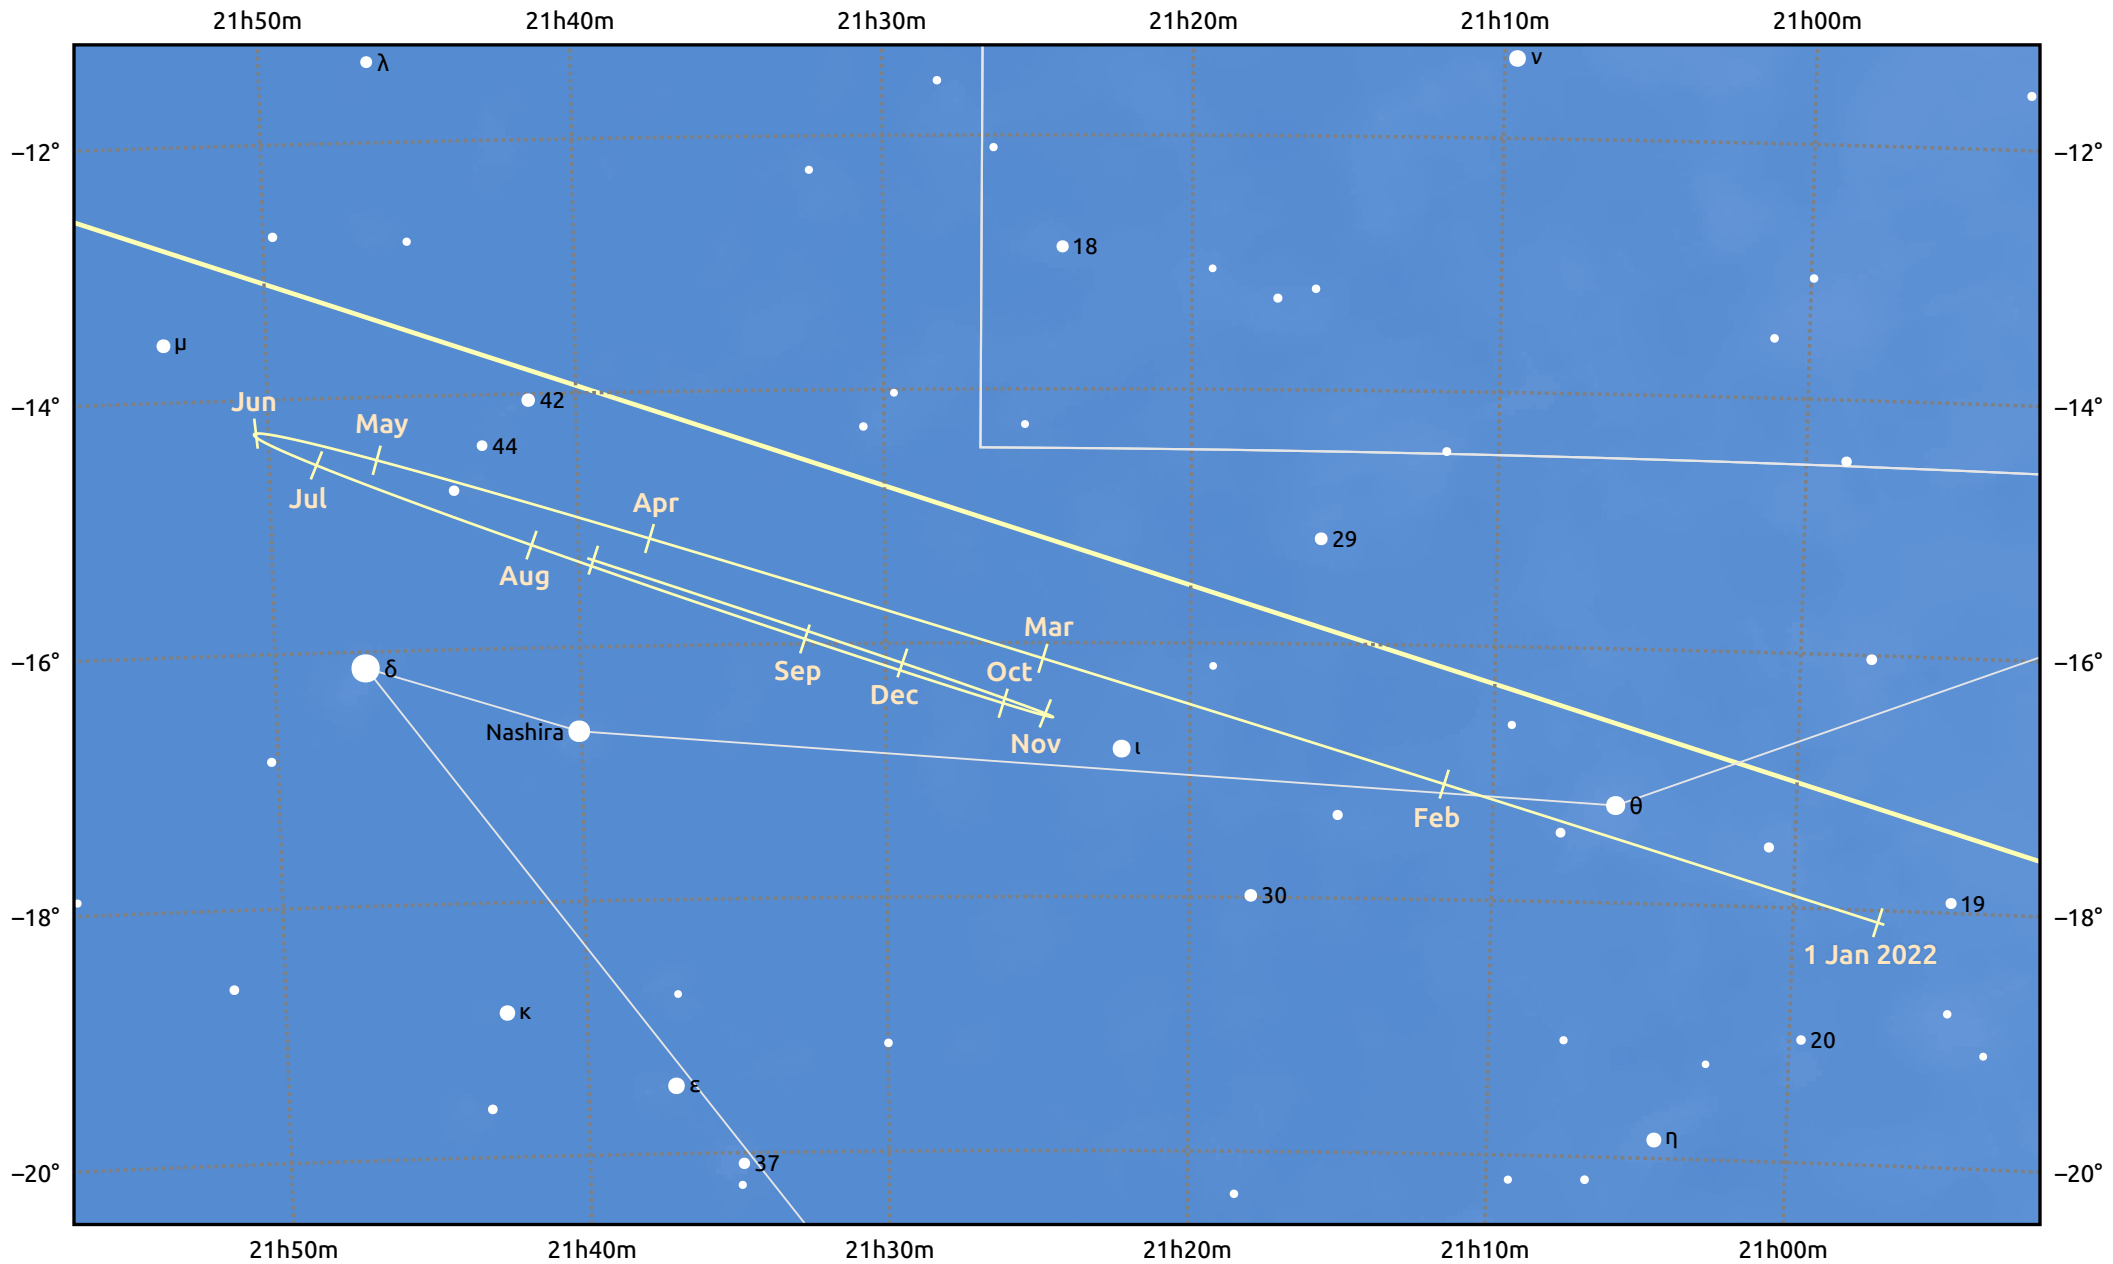

The path of Saturn in 2022

© Dominic Ford 2011–2025. Date markers placed at midnight UTC. Downloaded from <https://in-the-sky.org>

Magnitude scale: ● 7.0 ● 6.0 ● 5.0 ● 4.0 ● 3.0 ● 2.0

— Ecliptic Plane

Galaxy Bright nebula Open cluster Globular cluster Planetary nebula

| Date | Mag | Angular size |
|------------|-----|--------------|
| 2022 Jan 1 | 0.6 | 15.5" |
| 2022 Apr 1 | 0.7 | 15.8" |
| 2022 Jul 1 | 0.4 | 18.2" |
| 2022 Oct 1 | 0.3 | 18.1" |
| 2023 Jan 1 | 0.7 | 15.8" |