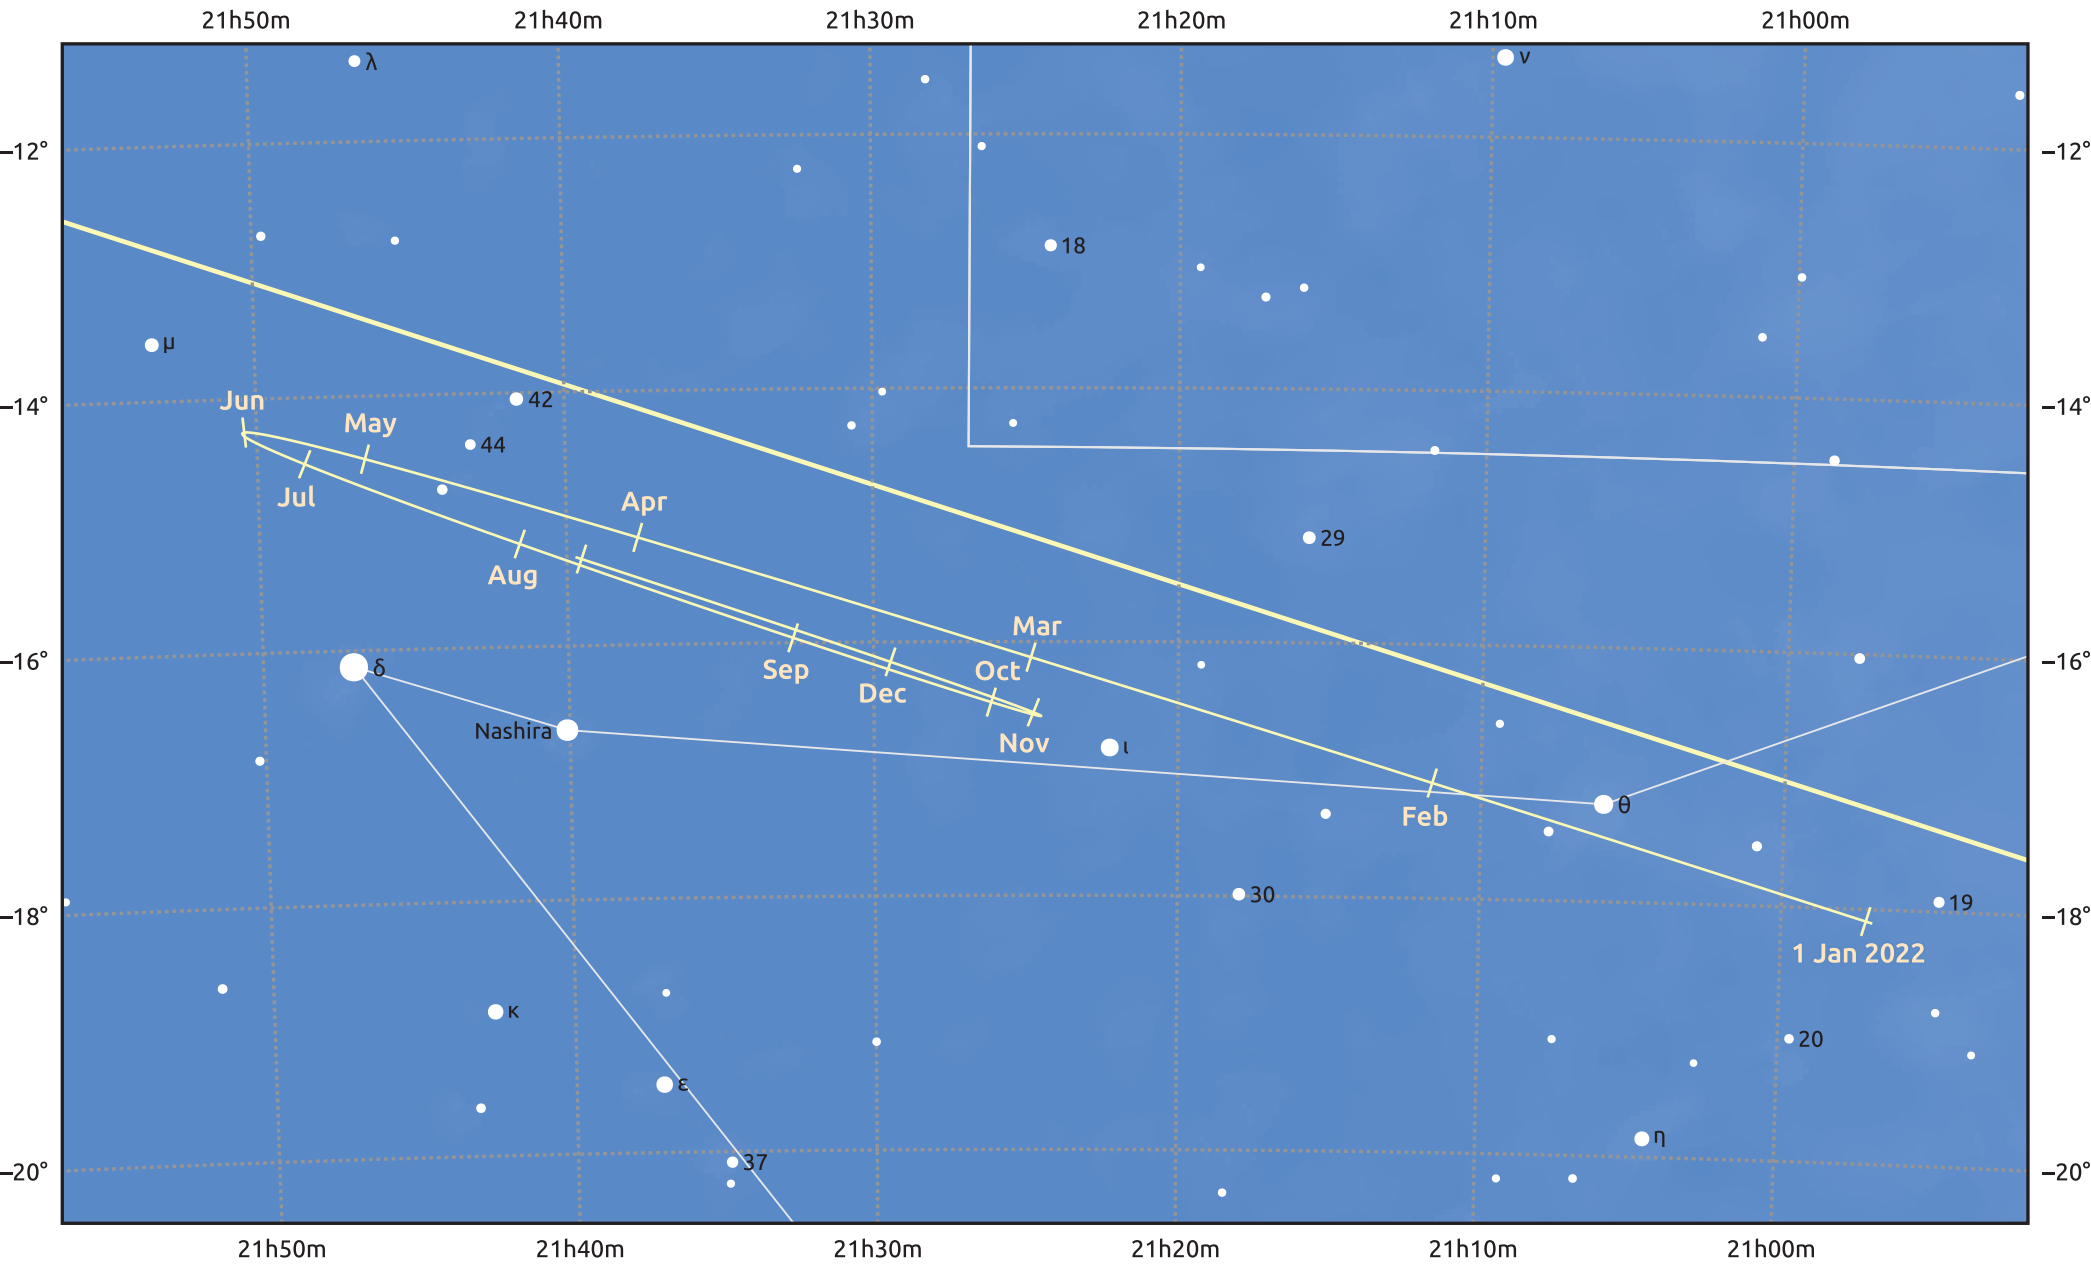

The path of Saturn in 2022

© Dominic Ford 2011–2025. Date markers placed at midnight UTC. Downloaded from <https://in-the-sky.org>

Magnitude scale: ● 7.0 ● 6.0 ● 5.0 ● 4.0 ● 3.0 ● 2.0

— Ecliptic Plane

Galaxy Bright nebula Open cluster Globular cluster Planetary nebula

Date	Mag	Angular size
2022 Jan 1	0.6	15.5"
2022 Apr 1	0.7	15.8"
2022 Jul 1	0.4	18.2"
2022 Oct 1	0.3	18.1"
2023 Jan 1	0.7	15.8"