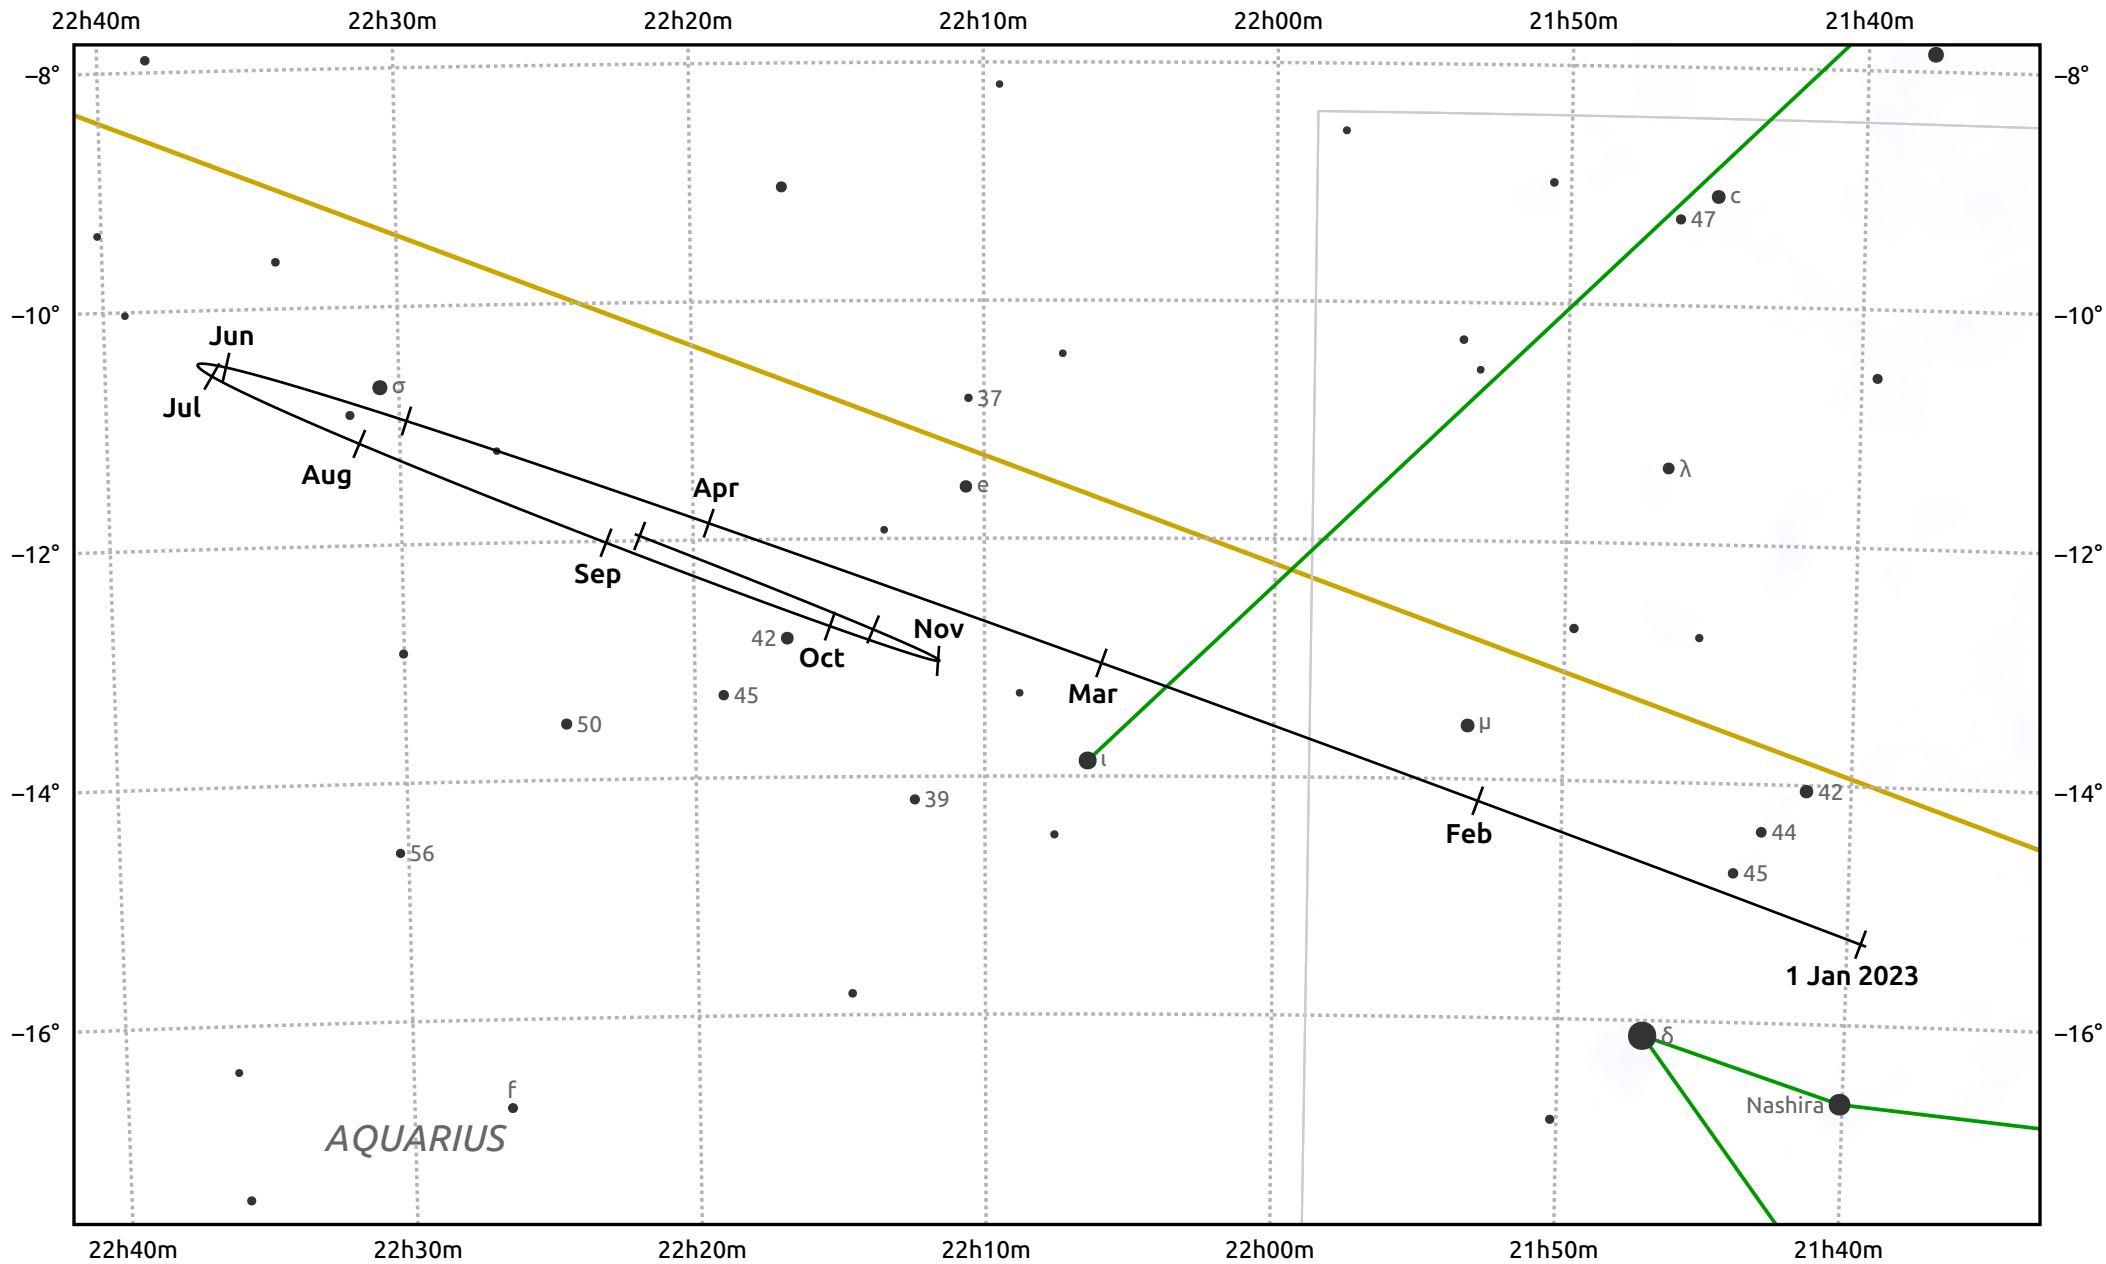

The path of Saturn in 2023

© Dominic Ford 2011–2025. Date markers placed at midnight UTC. Downloaded from <https://in-the-sky.org>

Magnitude scale: • 7.0 • 6.0 • 5.0 • 4.0 • 3.0 • 2.0

— Ecliptic Plane

Galaxy Bright nebula Open cluster Globular cluster Planetary nebula

Date	Mag	Angular size
2023 Jan 1	0.7	15.8"
2023 Apr 1	0.8	15.7"
2023 Jul 1	0.6	18.0"
2023 Oct 1	0.4	18.6"
2024 Jan 1	0.8	16.1"