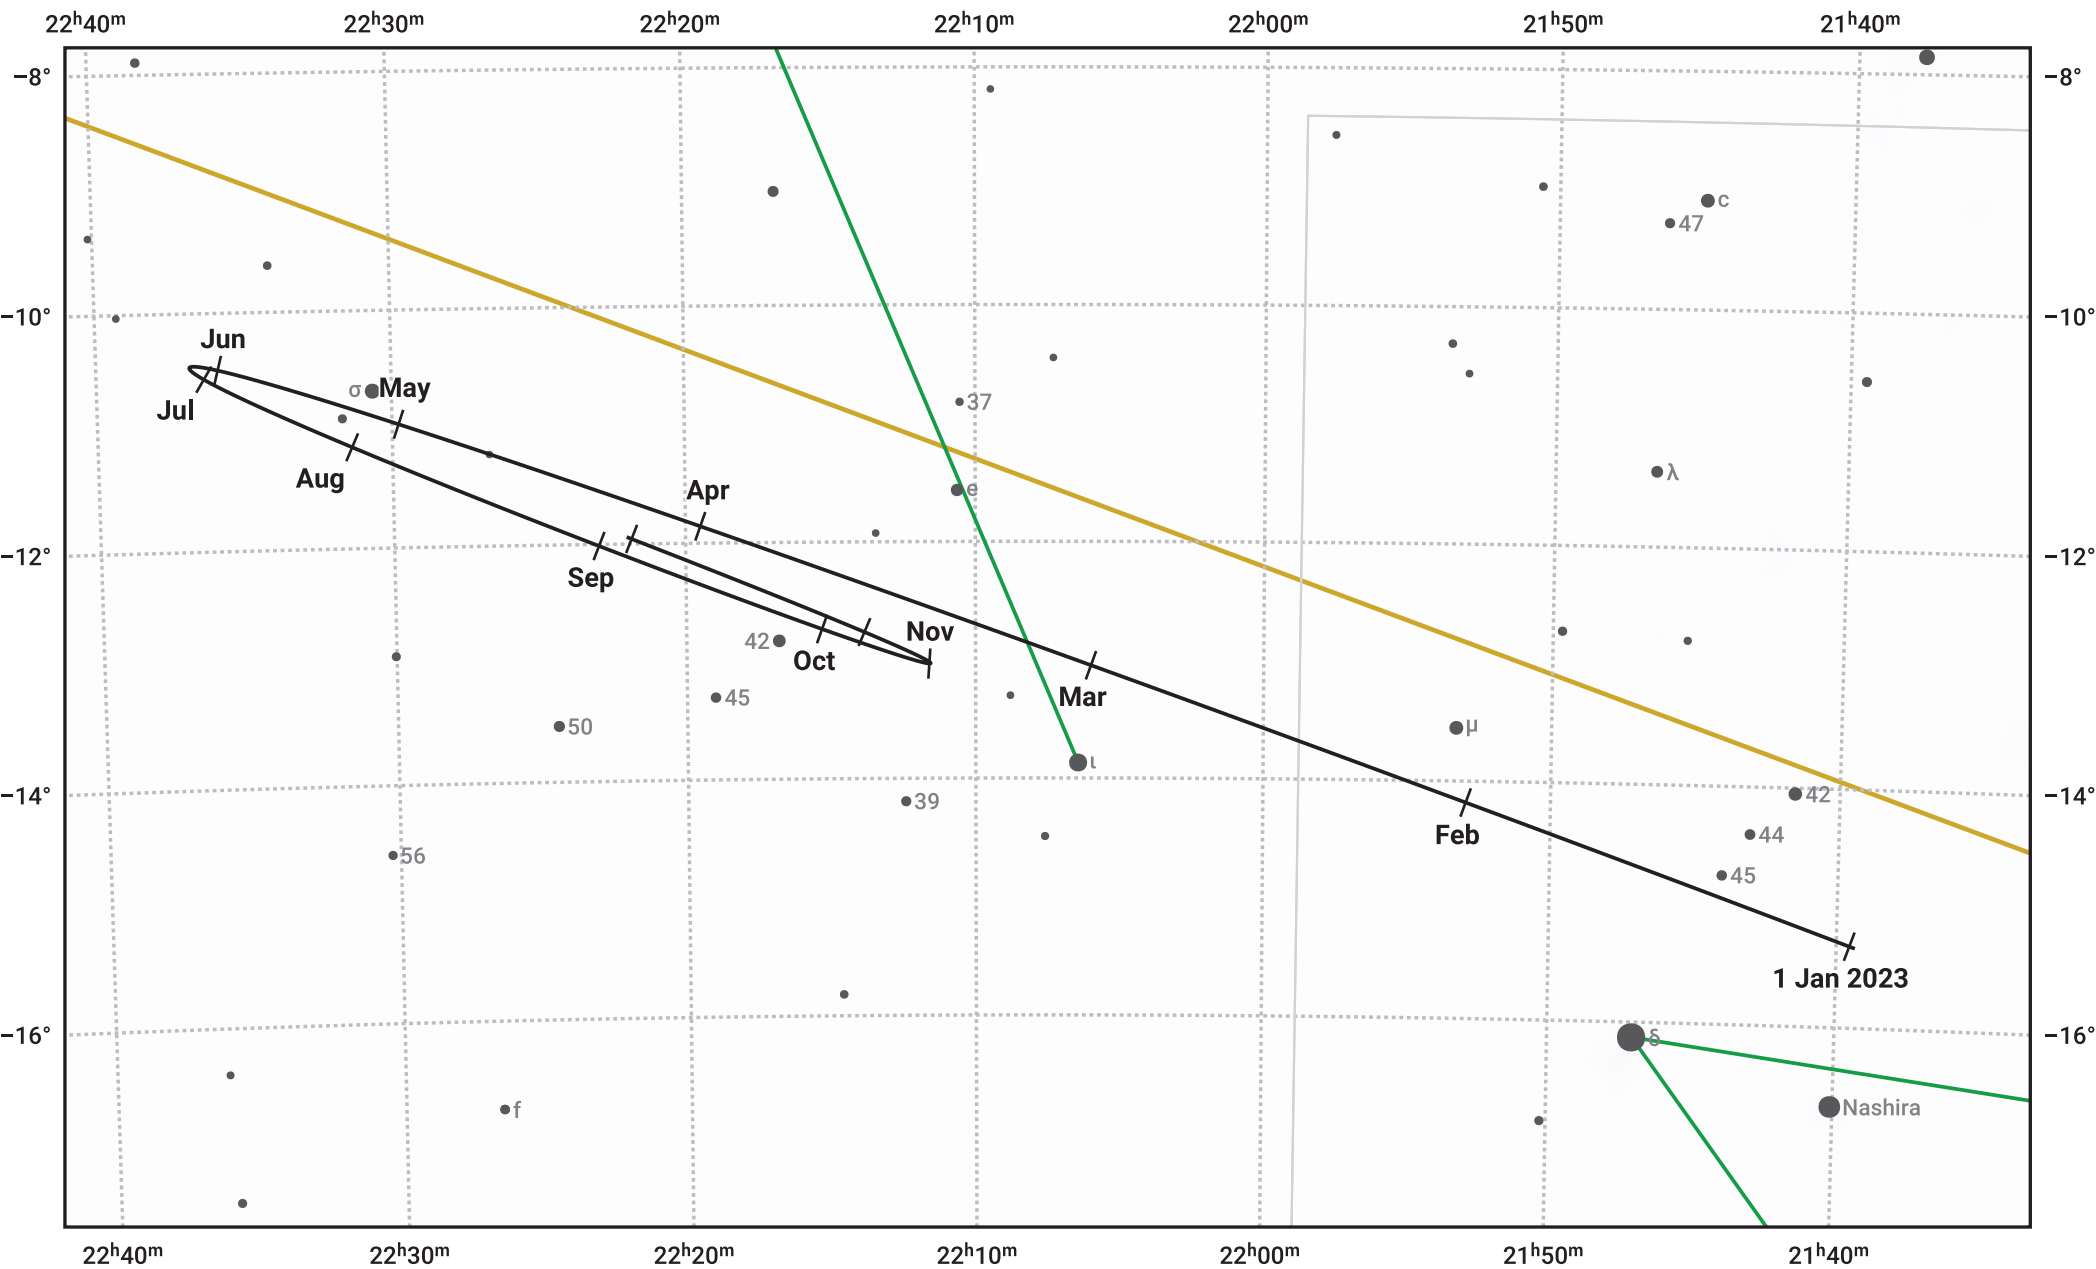

The path of Saturn in 2023

© Dominic Ford 2011–2024. Date markers placed at midnight UTC. Downloaded from <https://in-the-sky.org>

Magnitude scale: • 7.0 • 6.0 • 5.0 ● 4.0 ●● 3.0 ●●● 2.0

— Ecliptic Plane

- Galaxy
- Bright nebula
- Open cluster
- ⊕ Globular cluster

Date	Mag	Angular size
2023 Jan 1	0.7	15.8"
2023 Apr 1	0.8	15.7"
2023 Jul 1	0.6	18.0"
2023 Oct 1	0.4	18.6"
2024 Jan 1	0.8	16.1"