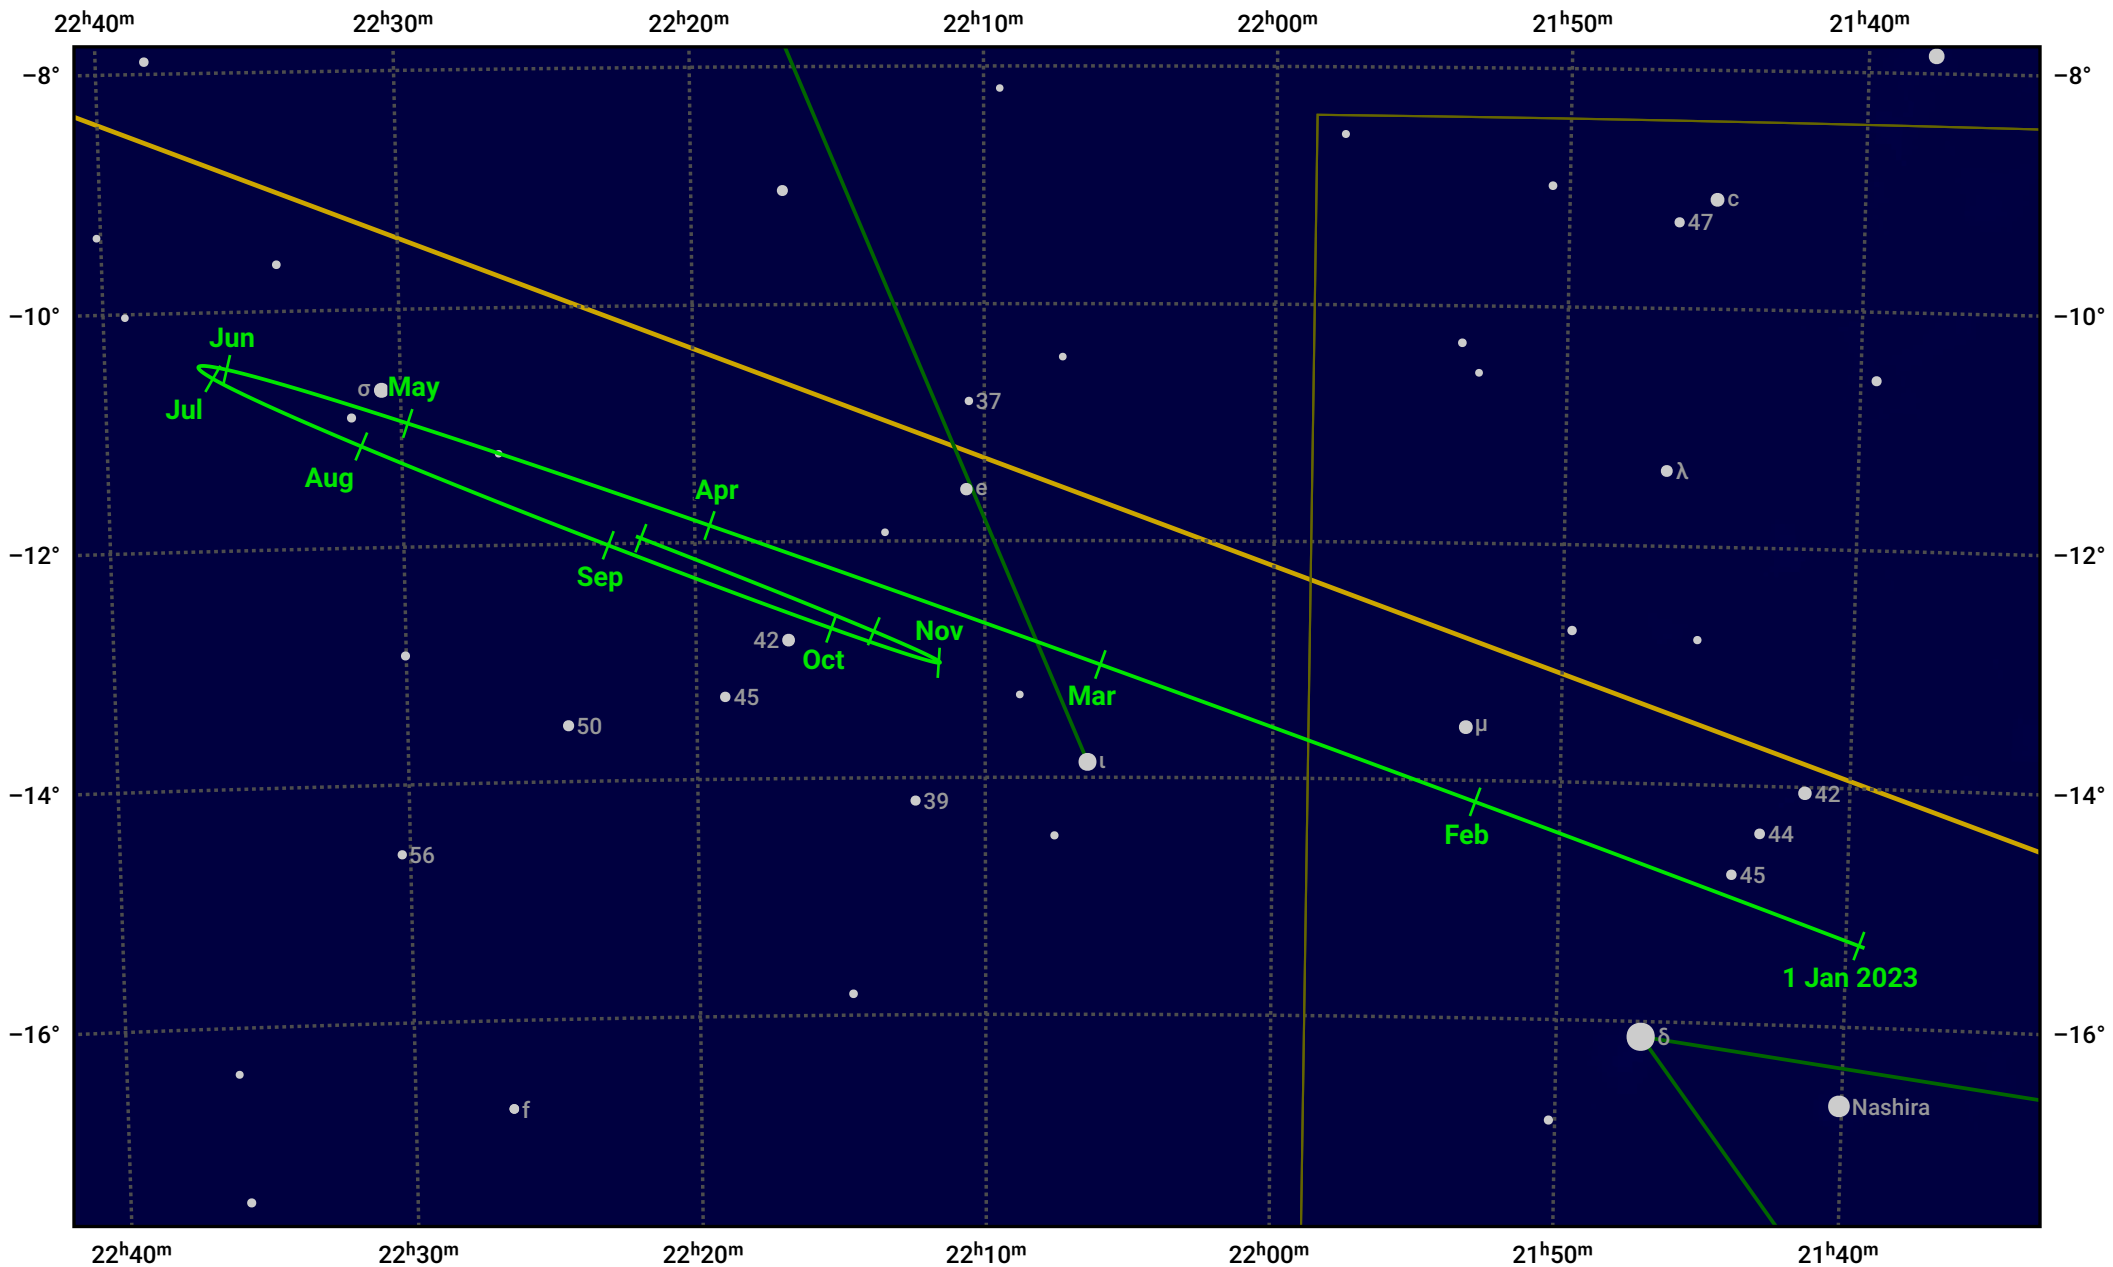

The path of Saturn in 2023

Magnitude scale: • 7.0 • 6.0 • 5.0 • 4.0 ● 3.0 ●● 2.0

— Ecliptic Plane

- Galaxy
- Bright nebula
- Open cluster
- Globular cluster

Date	Mag	Angular size
2023 Jan 1	0.7	15.8"
2023 Apr 1	0.8	15.7"
2023 Jul 1	0.6	18.0"
2023 Oct 1	0.4	18.6"
2024 Jan 1	0.8	16.1"