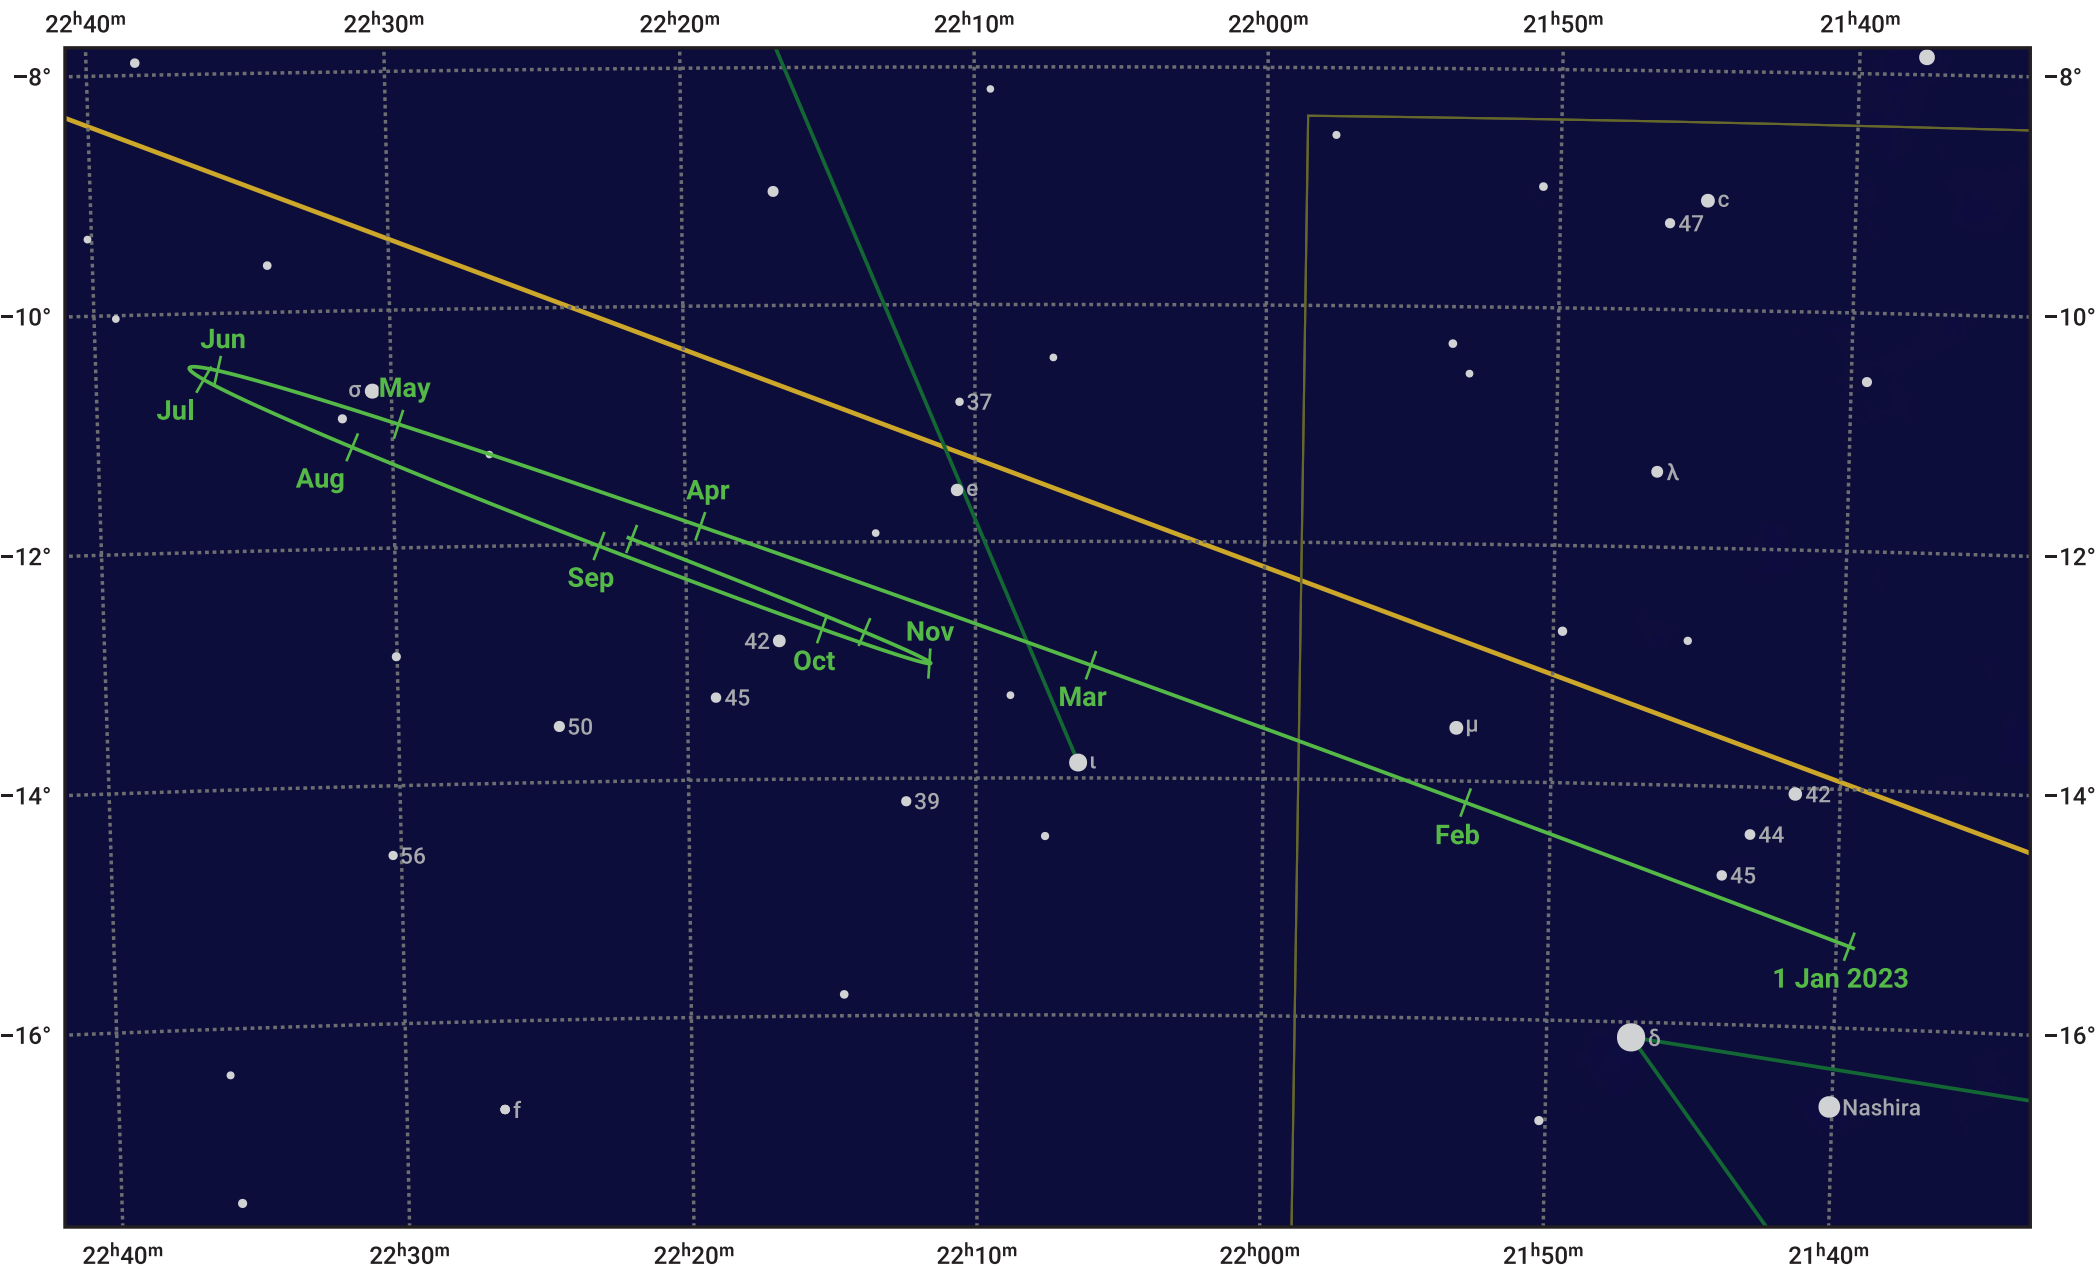

The path of Saturn in 2023

© Dominic Ford 2011–2024. Date markers placed at midnight UTC. Downloaded from <https://in-the-sky.org>

Magnitude scale: ● 7.0 ● 6.0 ● 5.0 ● 4.0 ● 3.0 ● 2.0

— Ecliptic Plane

- Galaxy
- Bright nebula
- Open cluster
- ⊕ Globular cluster

Date	Mag	Angular size
2023 Jan 1	0.7	15.8"
2023 Apr 1	0.8	15.7"
2023 Jul 1	0.6	18.0"
2023 Oct 1	0.4	18.6"
2024 Jan 1	0.8	16.1"