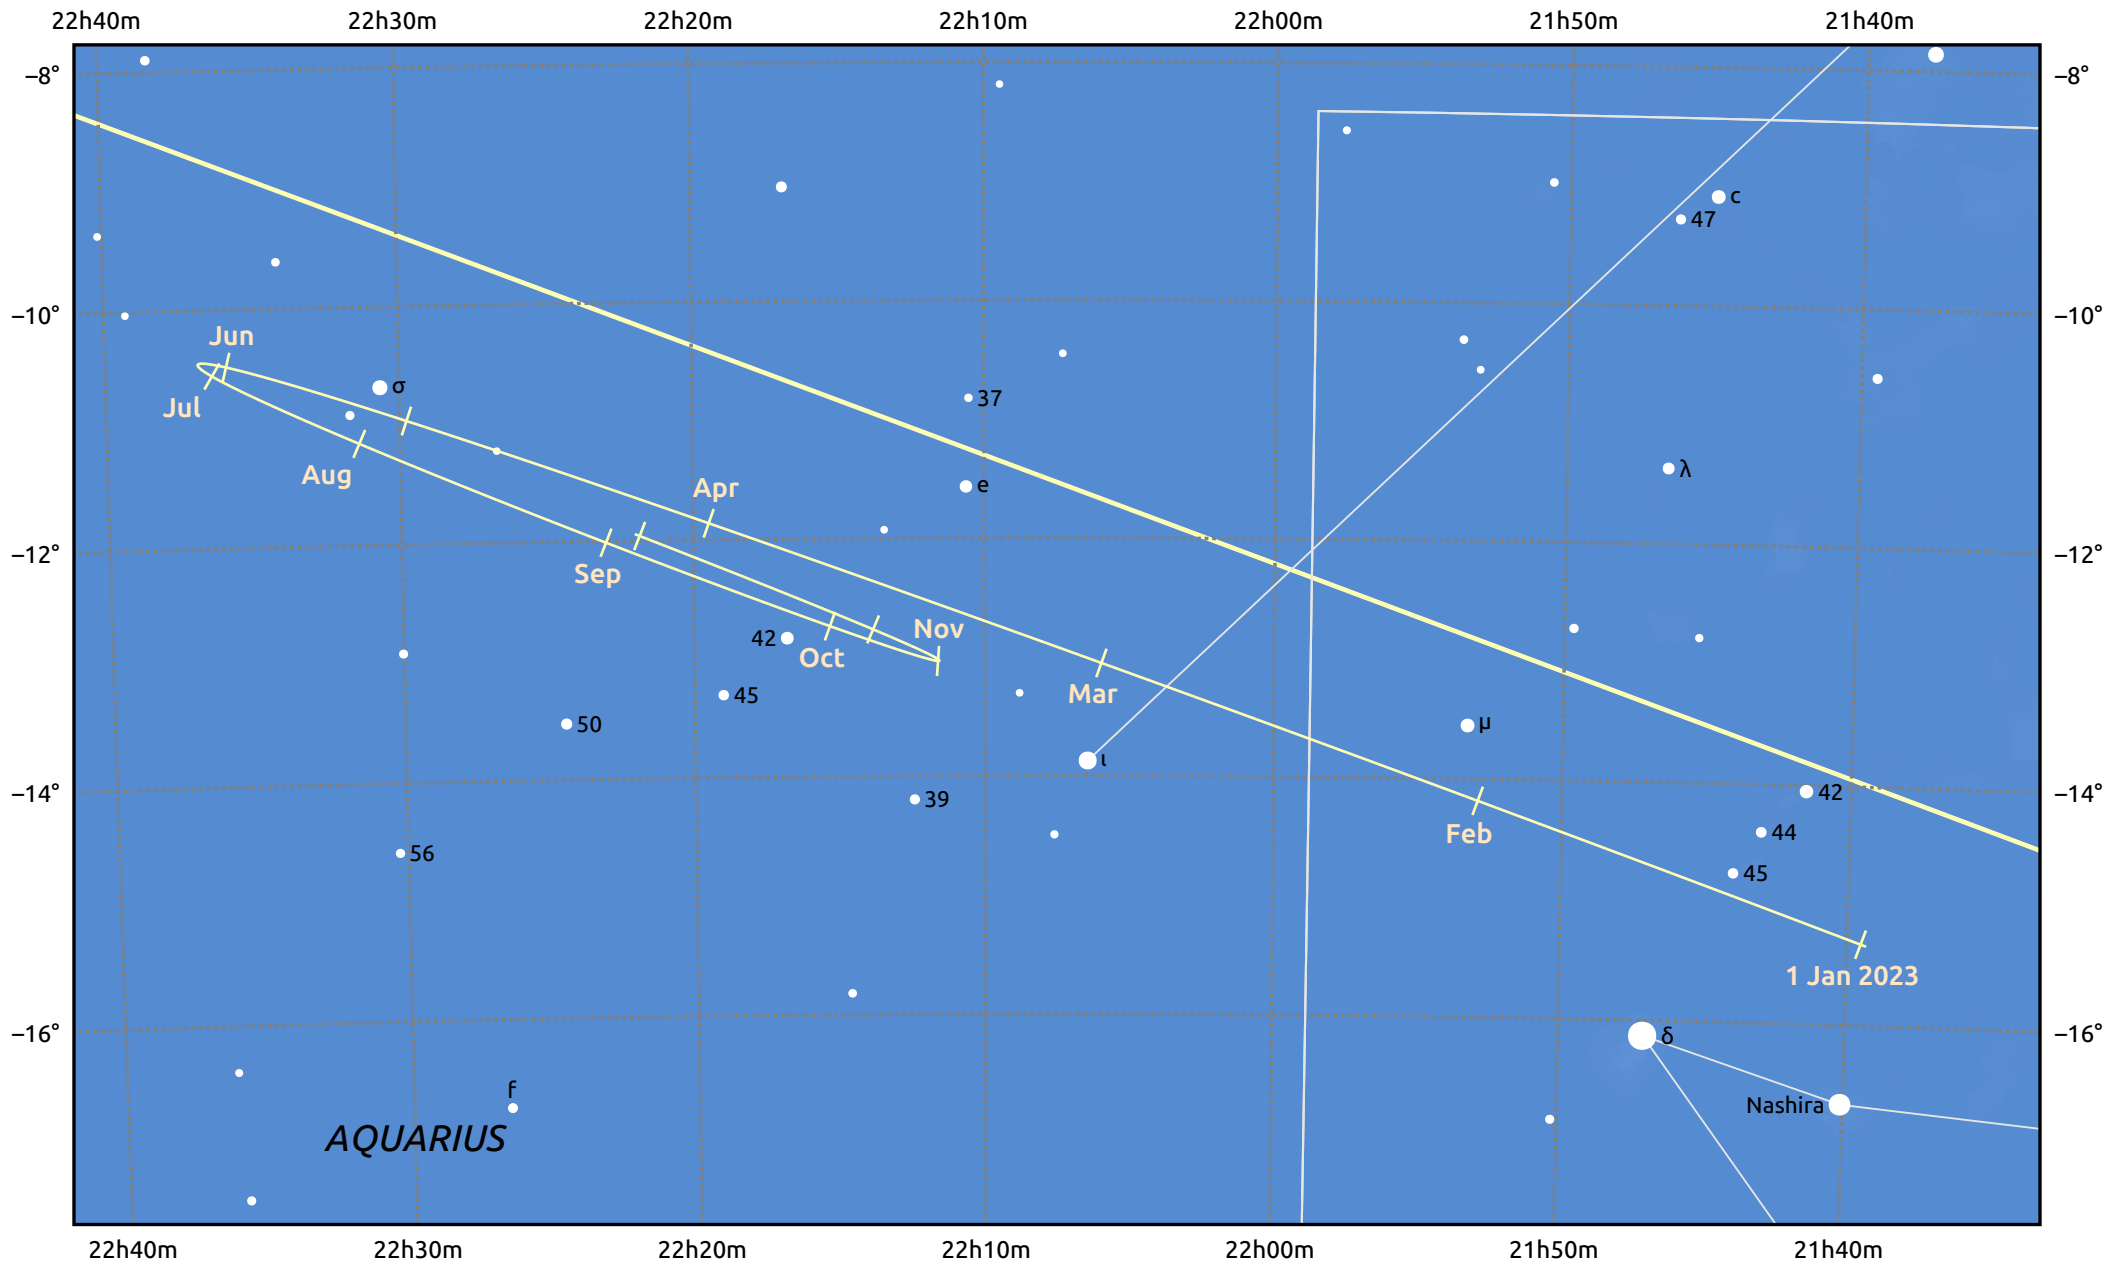

The path of Saturn in 2023

© Dominic Ford 2011–2025. Date markers placed at midnight UTC. Downloaded from <https://in-the-sky.org>

Magnitude scale: ● 7.0 ● 6.0 ● 5.0 ● 4.0 ● 3.0 ● 2.0

— Ecliptic Plane

- Galaxy
- Bright nebula
- Open cluster
- Globular cluster
- Planetary nebula

Date	Mag	Angular size
2023 Jan 1	0.7	15.8"
2023 Apr 1	0.8	15.7"
2023 Jul 1	0.6	18.0"
2023 Oct 1	0.4	18.6"
2024 Jan 1	0.8	16.1"