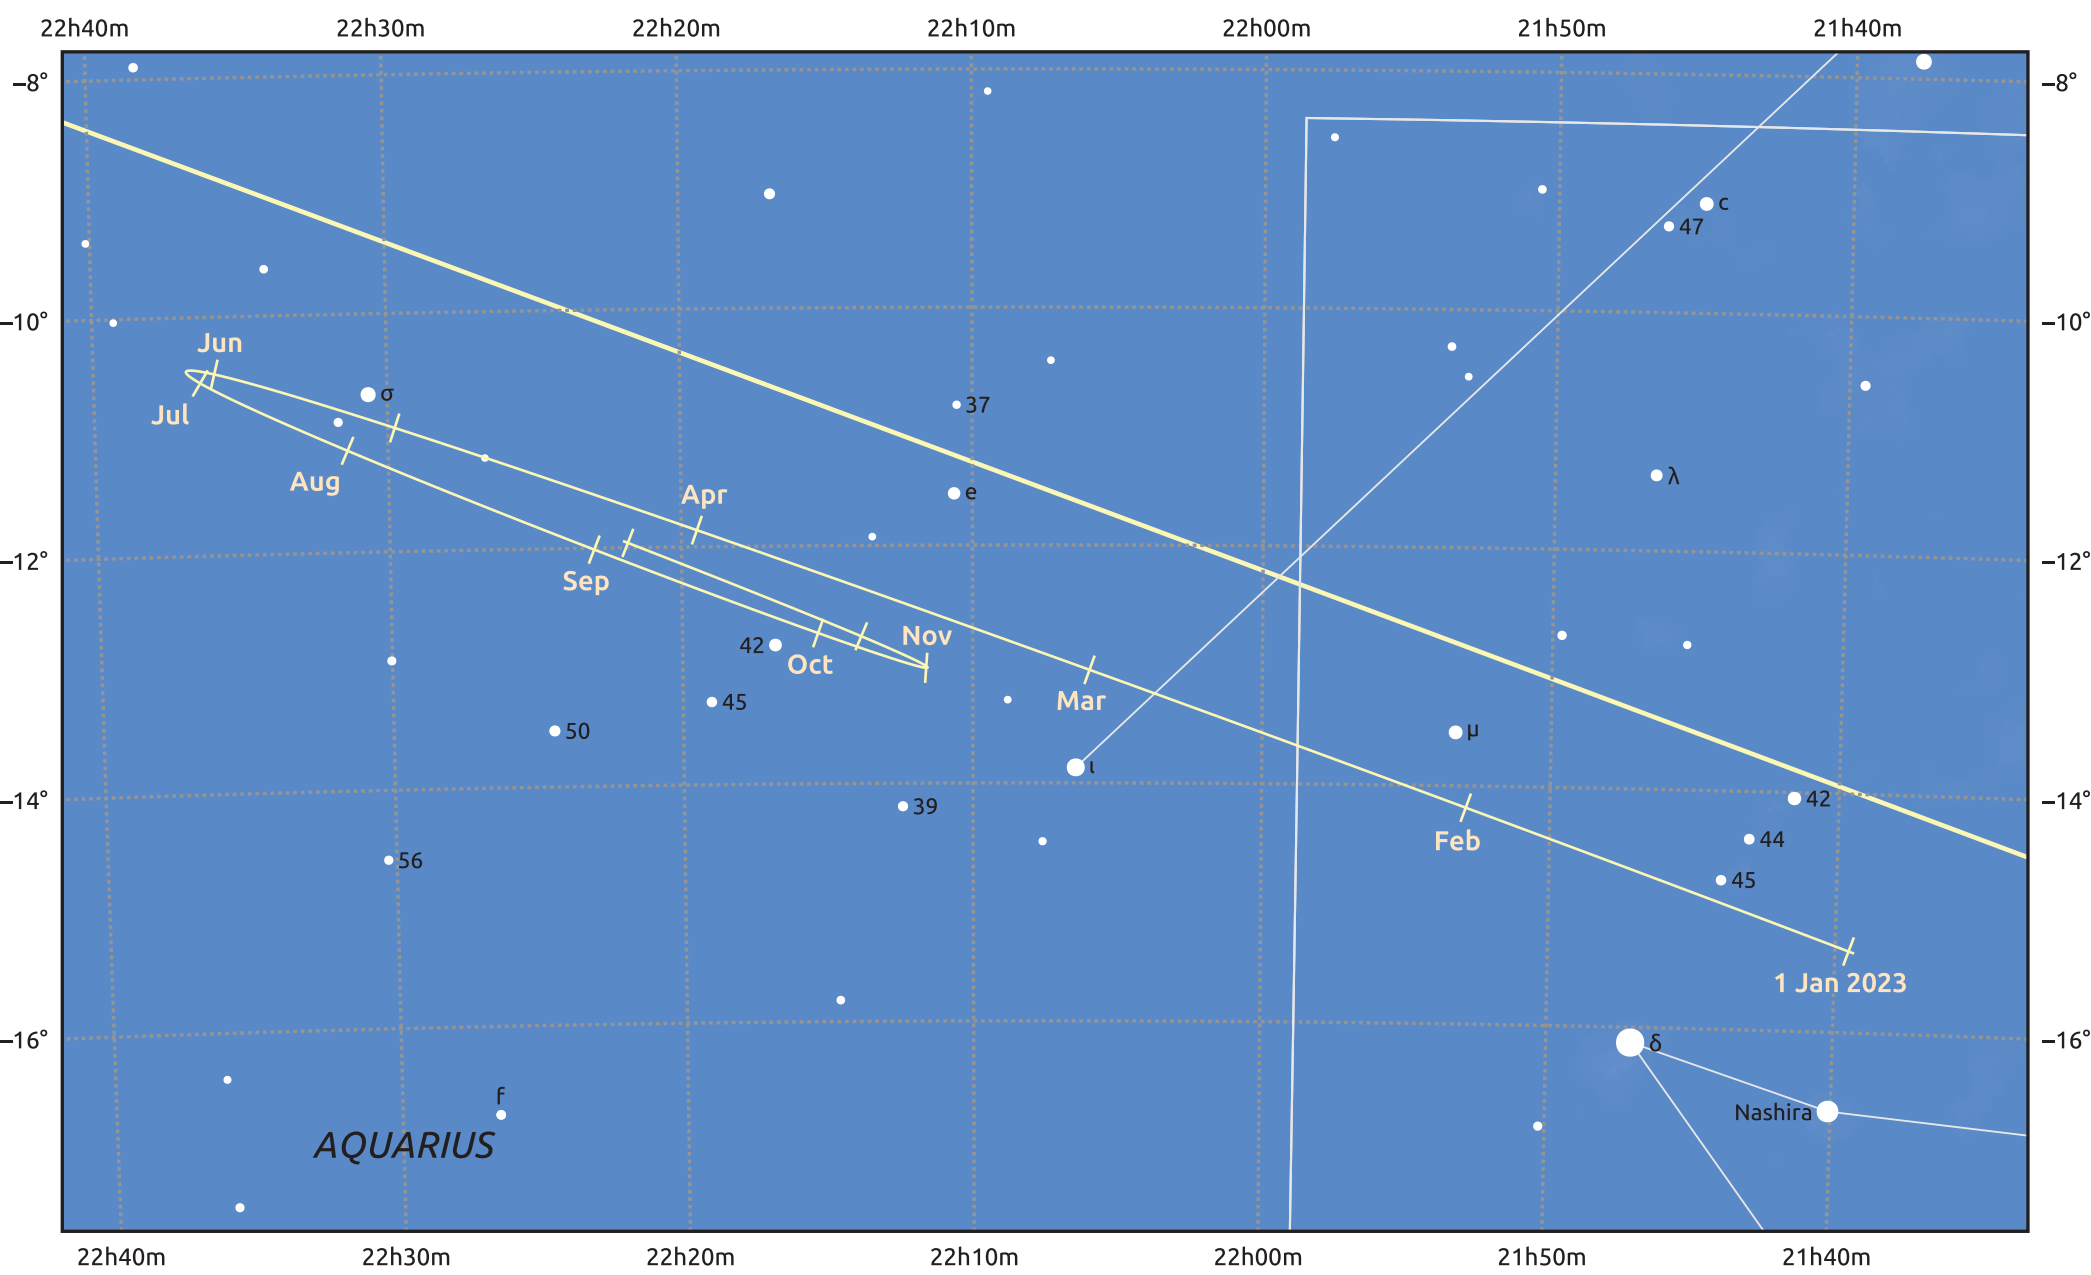

# The path of Saturn in 2023

© Dominic Ford 2011–2025. Date markers placed at midnight UTC. Downloaded from <https://in-the-sky.org>

Magnitude scale: ● 7.0 ● 6.0 ● 5.0 ● 4.0 ● 3.0 ● 2.0

— Ecliptic Plane

- Galaxy
- Bright nebula
- Open cluster
- Globular cluster
- Planetary nebula

Date	Mag	Angular size
2023 Jan 1	0.7	15.8"
2023 Apr 1	0.8	15.7"
2023 Jul 1	0.6	18.0"
2023 Oct 1	0.4	18.6"
2024 Jan 1	0.8	16.1"