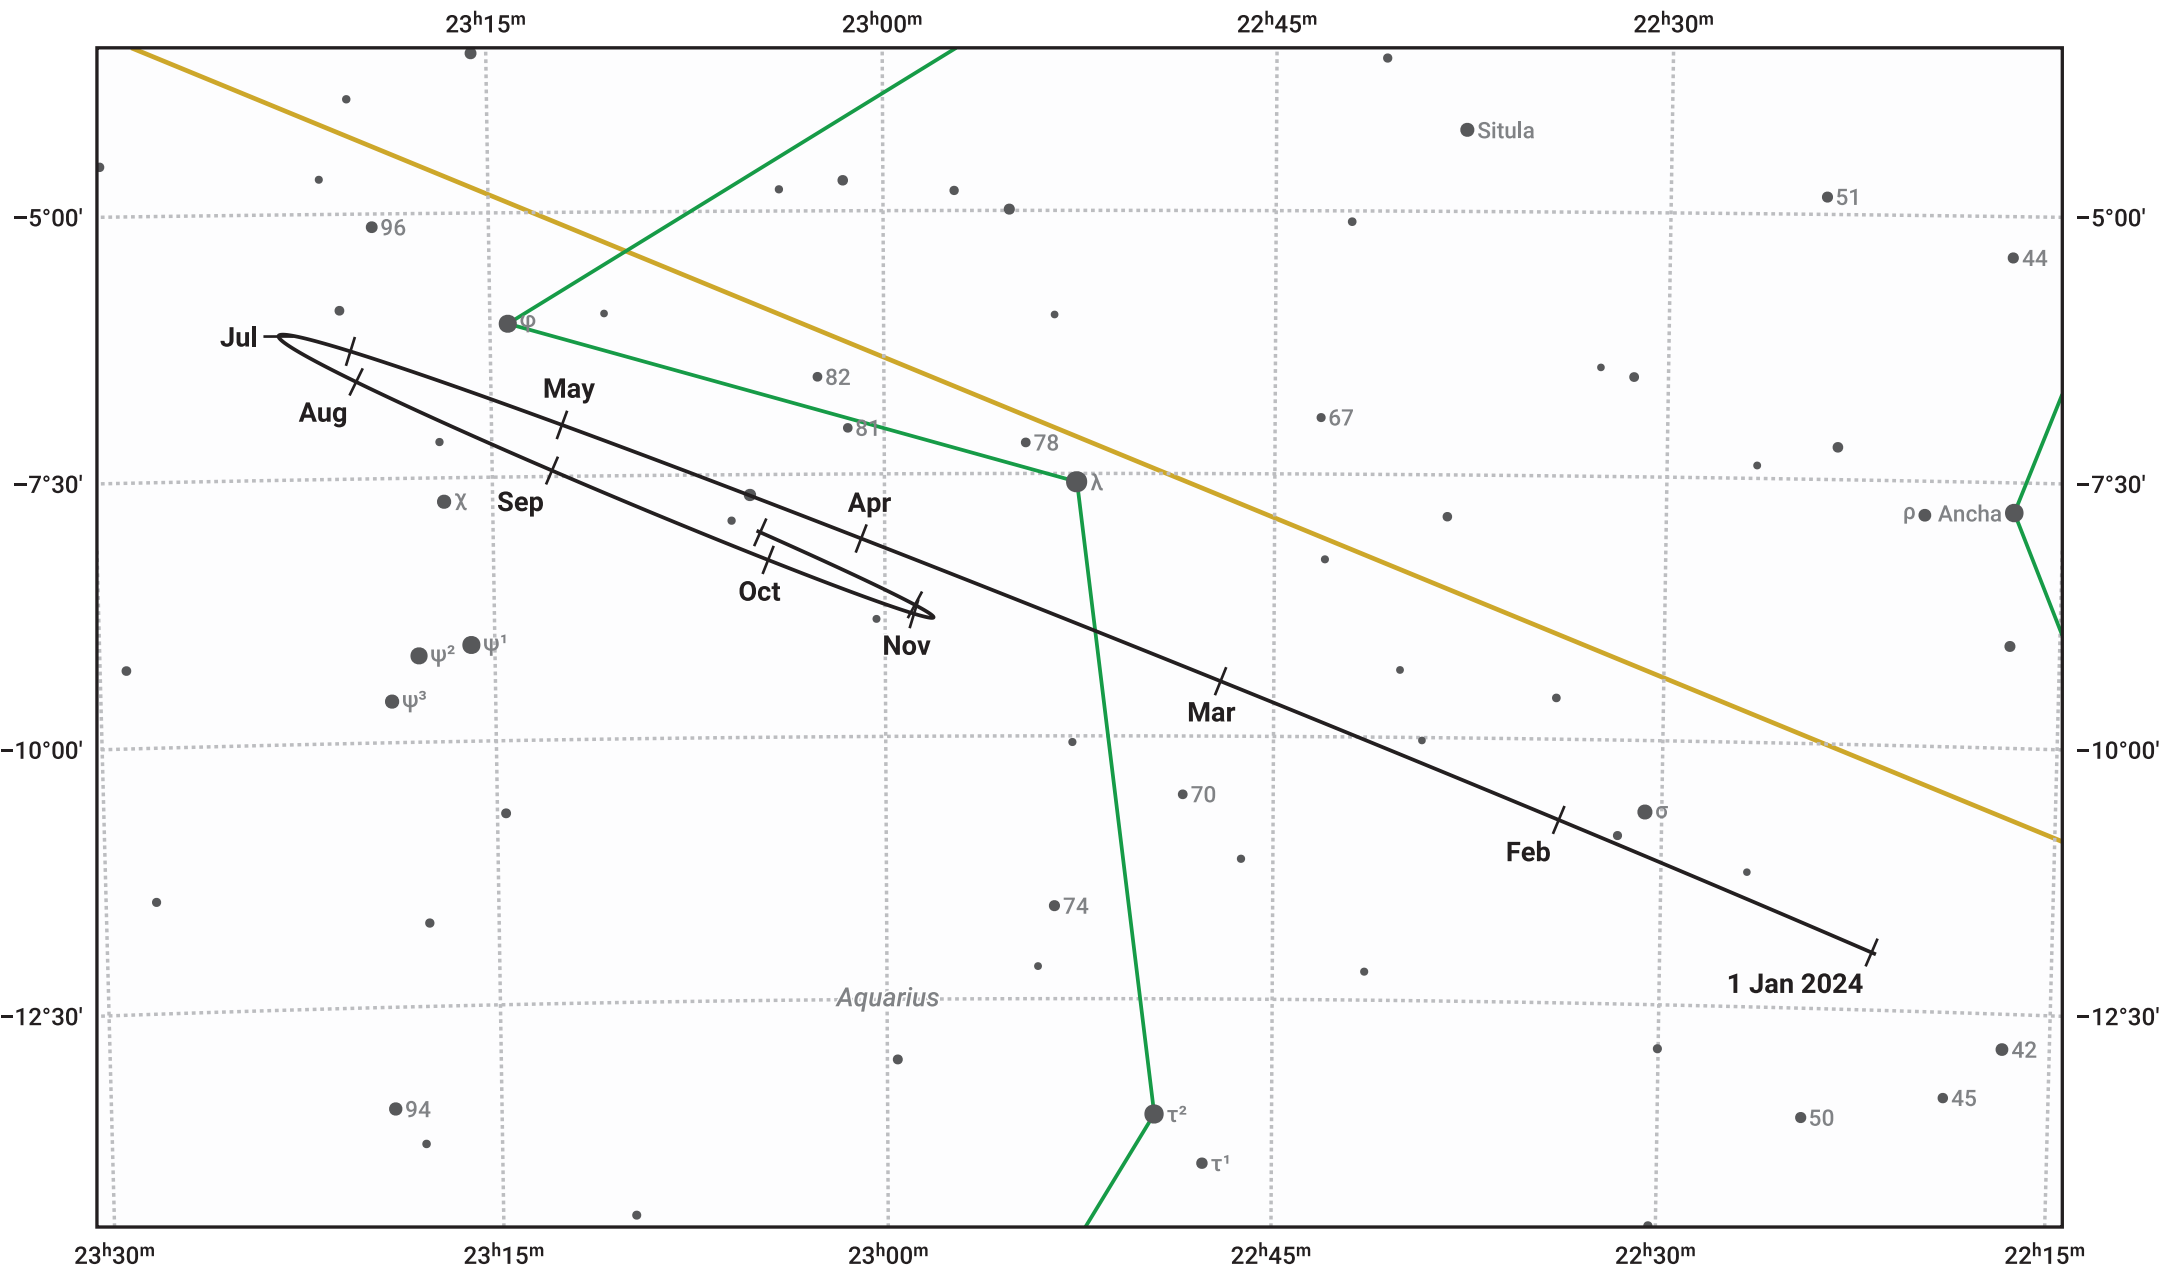

The path of Saturn in 2024

© Dominic Ford 2011–2024. Date markers placed at midnight UTC. Downloaded from <https://in-the-sky.org>

Magnitude scale: • 7.0 • 6.0 • 5.0 • 4.0 • 3.0

— Ecliptic Plane

- Galaxy
- Bright nebula
- Open cluster
- ⊕ Globular cluster

Date	Mag	Angular size
2024 Jan 1	0.8	16.1"
2024 Apr 1	1.0	15.7"
2024 Jul 1	0.8	17.9"
2024 Oct 1	0.6	19.0"
2025 Jan 1	0.9	16.6"