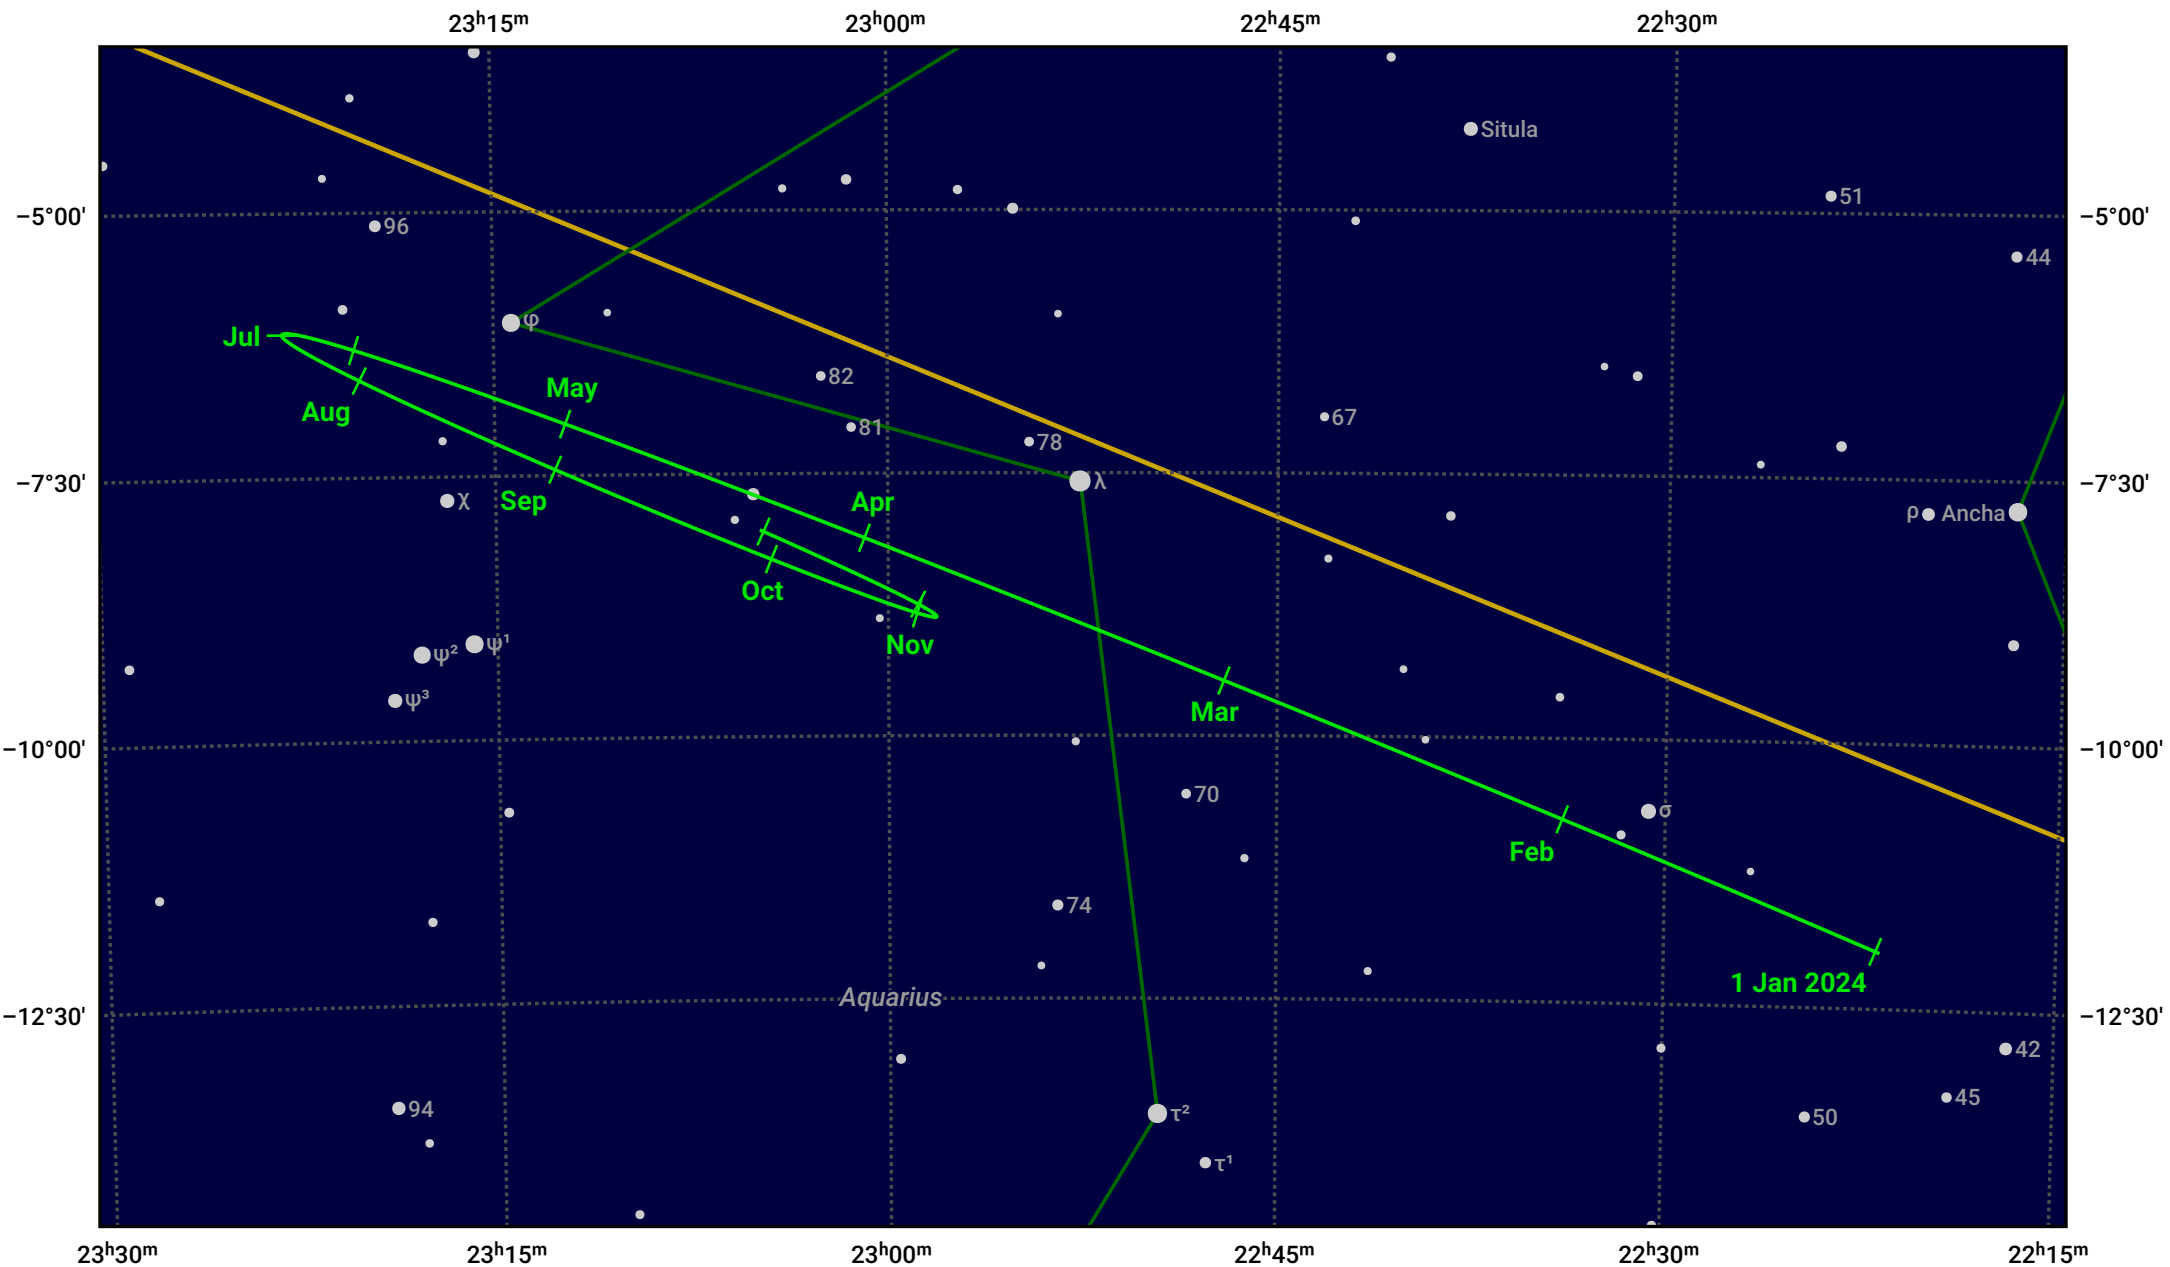

# The path of Saturn in 2024

© Dominic Ford 2011–2024. Date markers placed at midnight UTC. Downloaded from <https://in-the-sky.org>

Magnitude scale: • 7.0 • 6.0 • 5.0 • 4.0 • 3.0

— Ecliptic Plane

- Galaxy
- Bright nebula
- Open cluster
- ⊕ Globular cluster

Date	Mag	Angular size
2024 Jan 1	0.8	16.1"
2024 Apr 1	1.0	15.7"
2024 Jul 1	0.8	17.9"
2024 Oct 1	0.6	19.0"
2025 Jan 1	0.9	16.6"