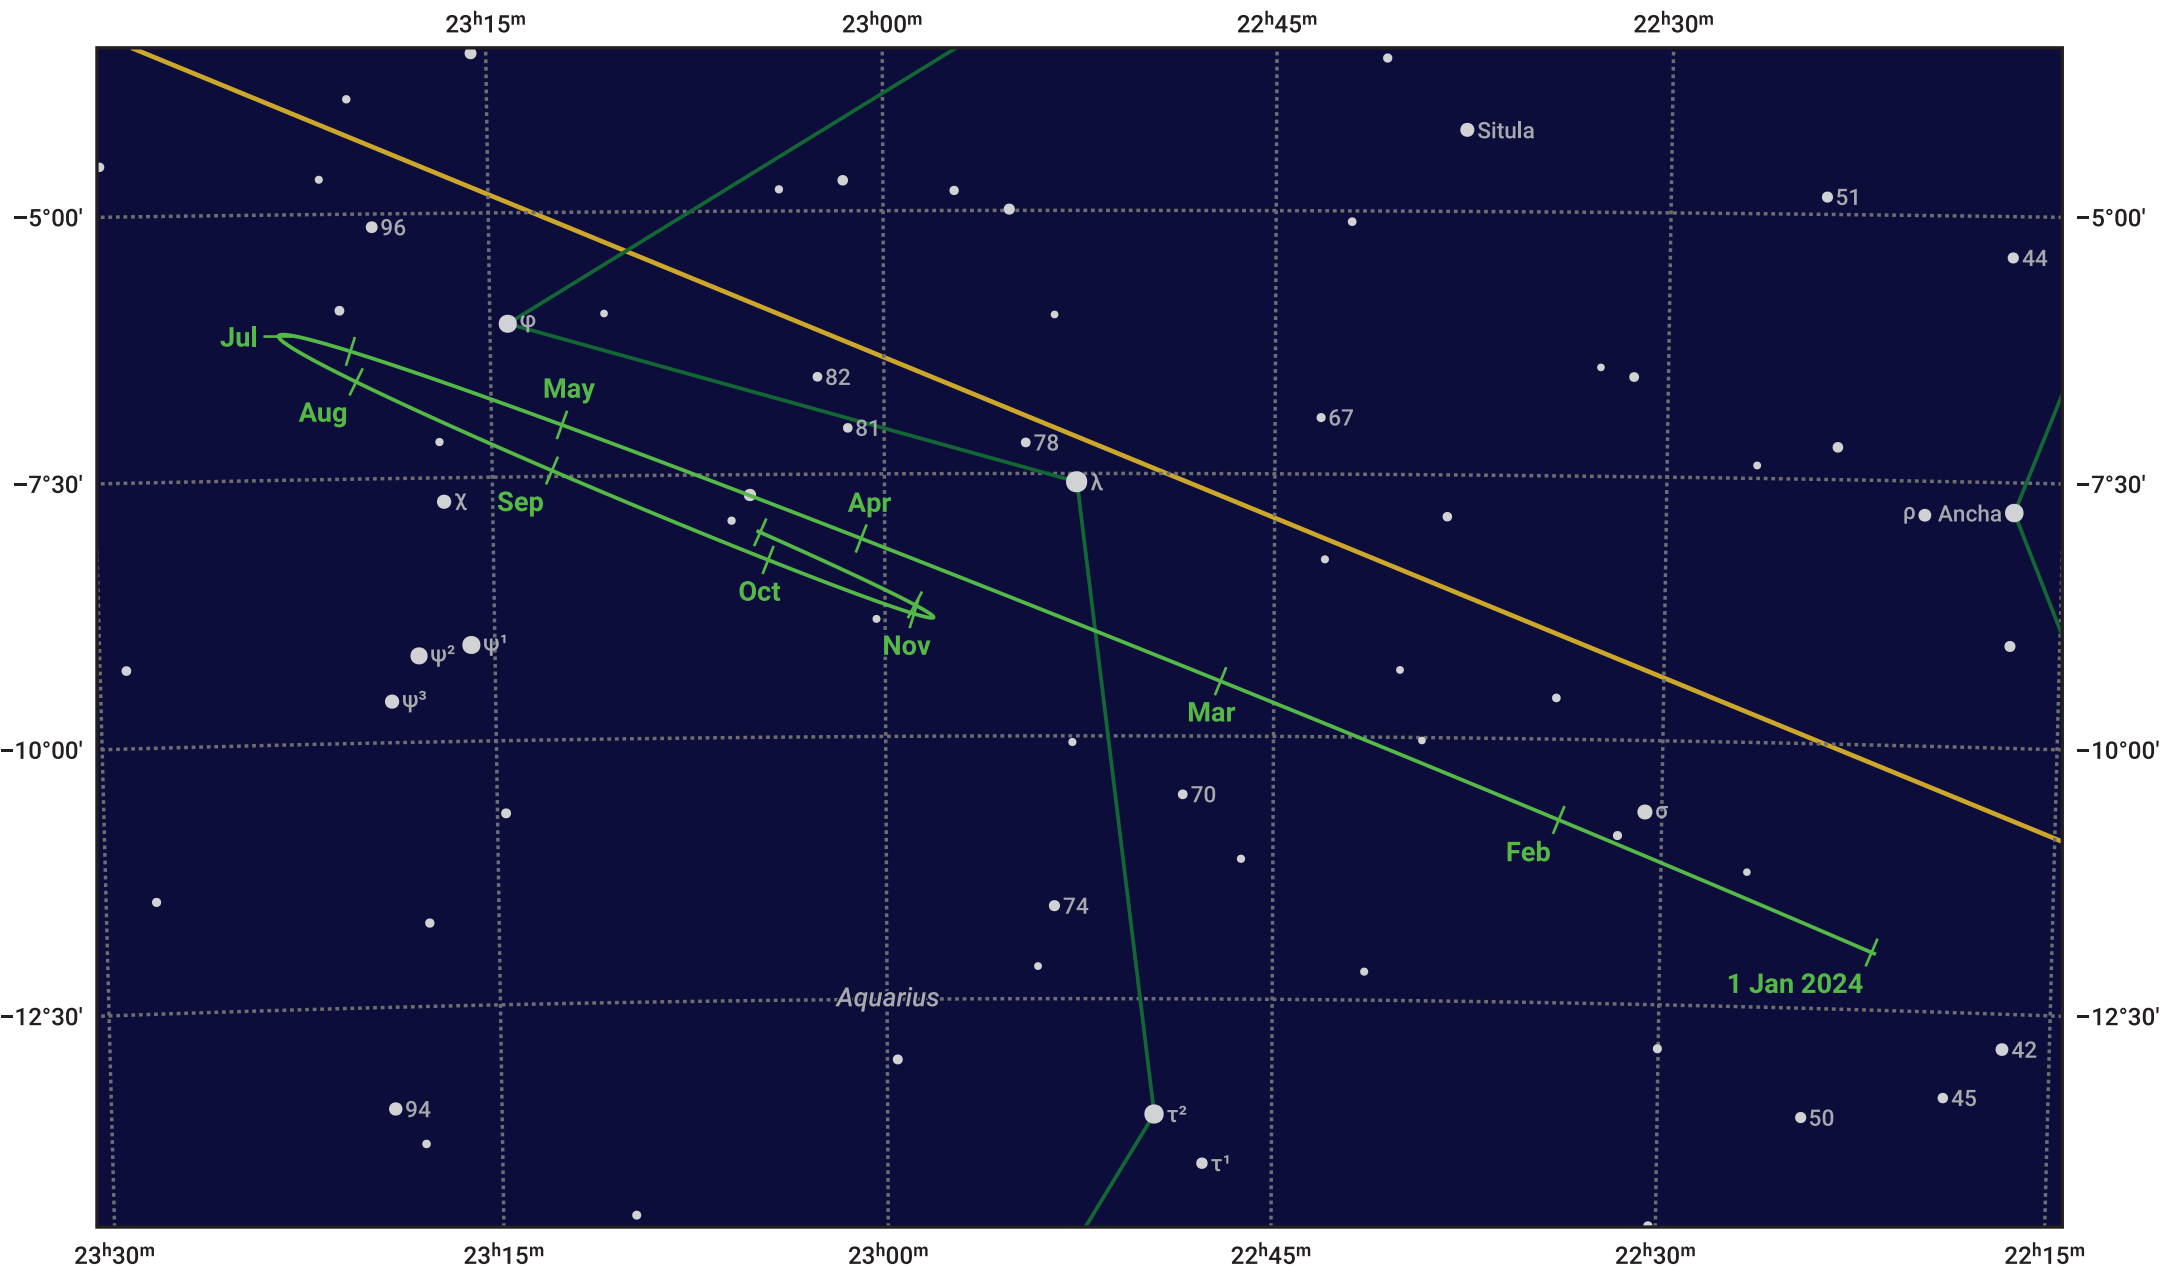

The path of Saturn in 2024

© Dominic Ford 2011–2024. Date markers placed at midnight UTC. Downloaded from <https://in-the-sky.org>

Magnitude scale: • 7.0 • 6.0 • 5.0 • 4.0 ● 3.0

— Ecliptic Plane

- Galaxy
- Bright nebula
- Open cluster
- ⊕ Globular cluster

Date	Mag	Angular size
2024 Jan 1	0.8	16.1"
2024 Apr 1	1.0	15.7"
2024 Jul 1	0.8	17.9"
2024 Oct 1	0.6	19.0"
2025 Jan 1	0.9	16.6"