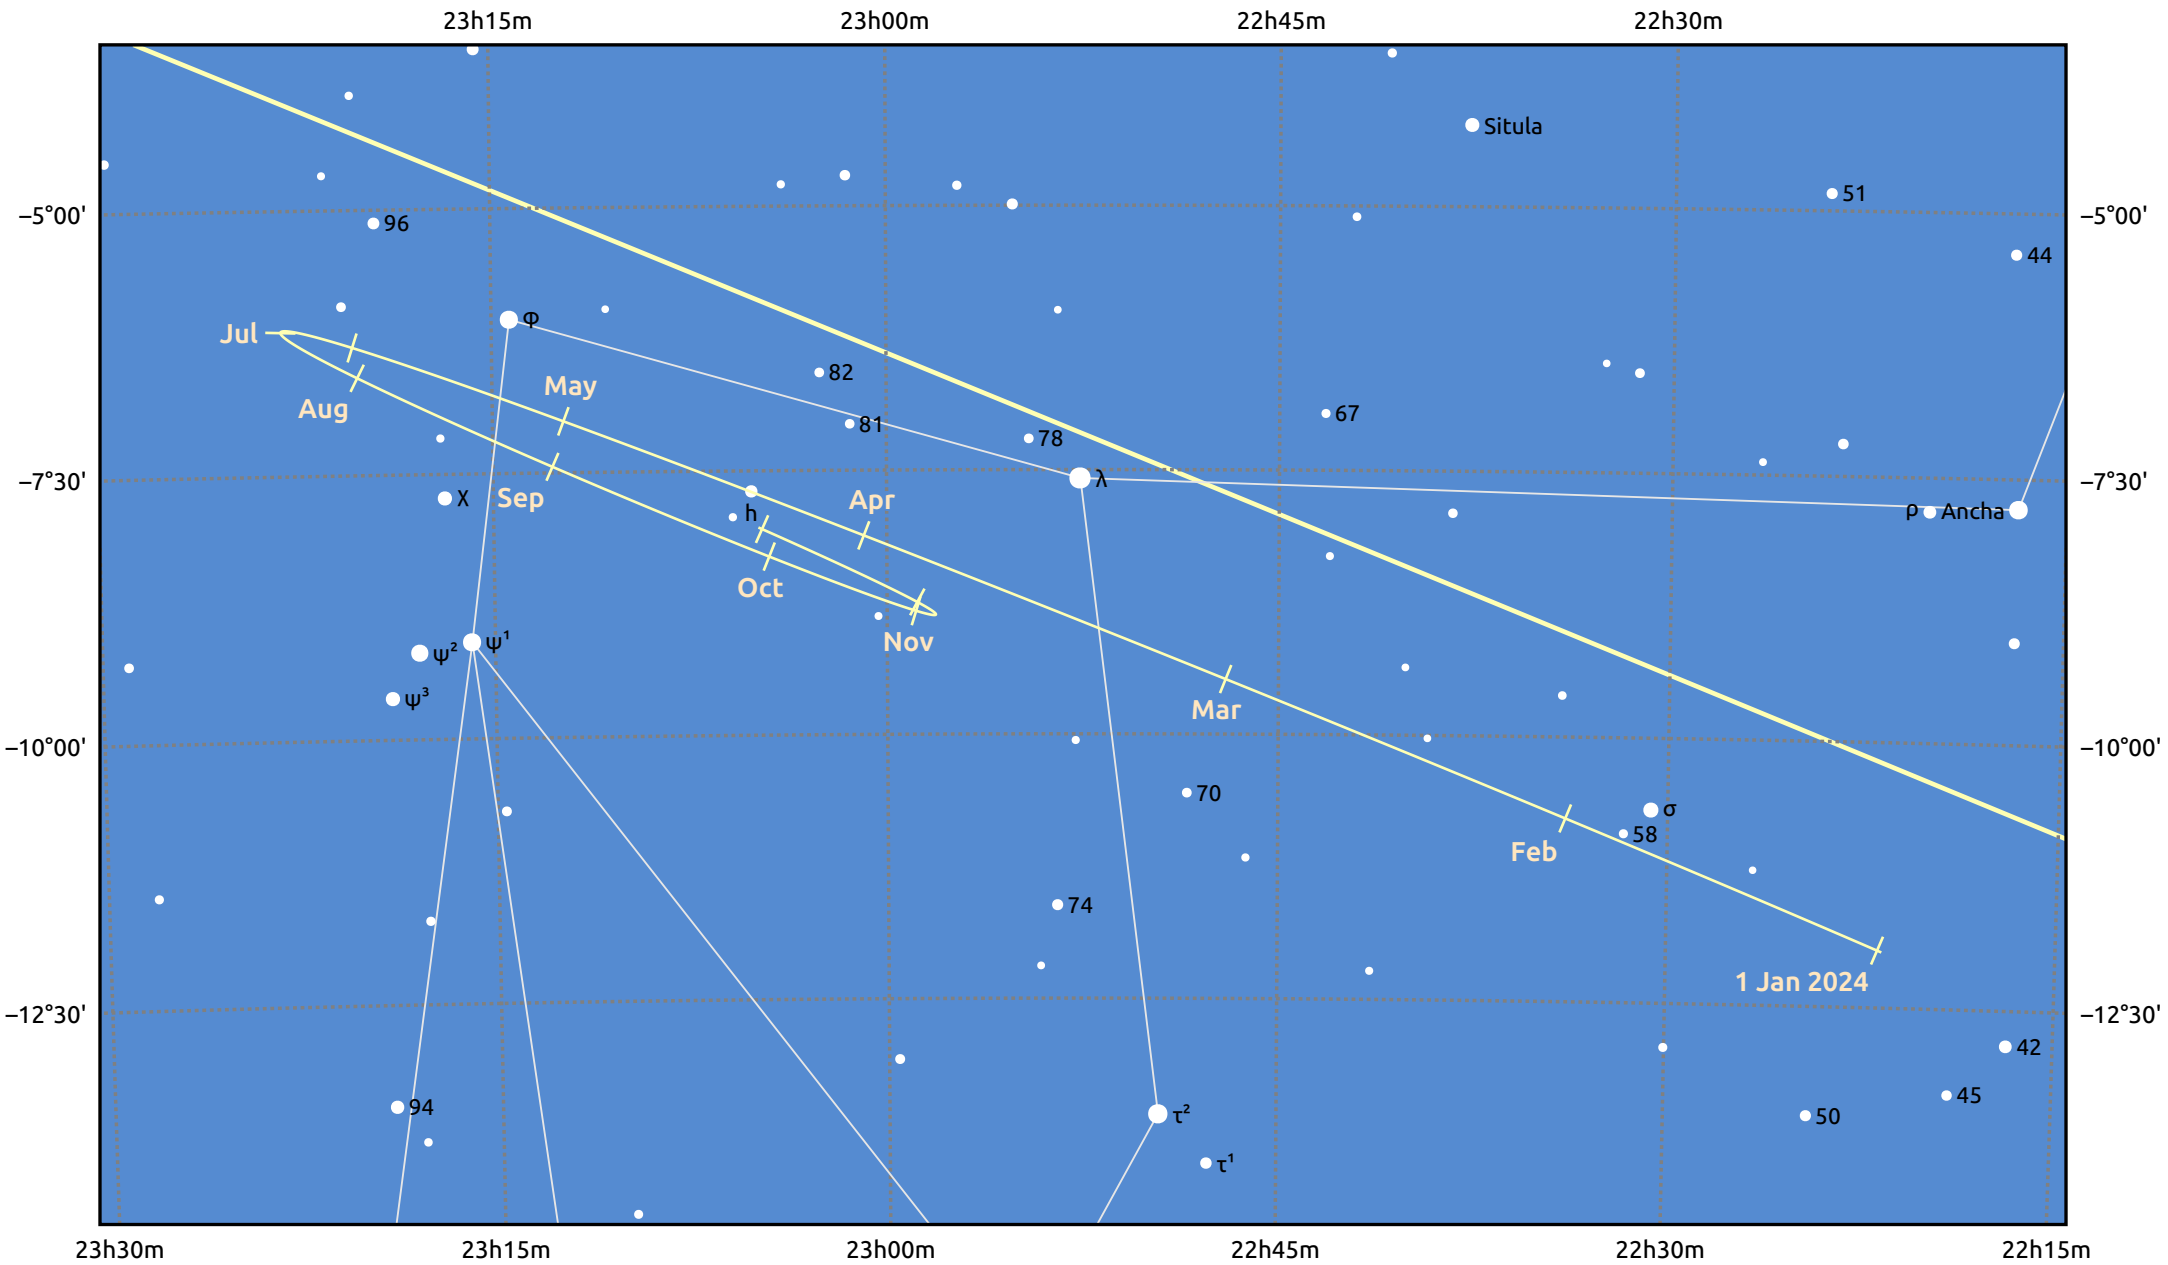

# The path of Saturn in 2024

© Dominic Ford 2011–2025. Date markers placed at midnight UTC. Downloaded from <https://in-the-sky.org>

Magnitude scale: • 7.0 • 6.0 • 5.0 • 4.0 ● 3.0

— Ecliptic Plane

- ◆ Galaxy
- ◆ Bright nebula
- Open cluster
- Globular cluster
- ◆ Planetary nebula

Date	Mag	Angular size
2024 Jan 1	0.8	16.1"
2024 Apr 1	1.0	15.7"
2024 Jul 1	0.8	17.9"
2024 Oct 1	0.6	19.0"
2025 Jan 1	0.9	16.6"